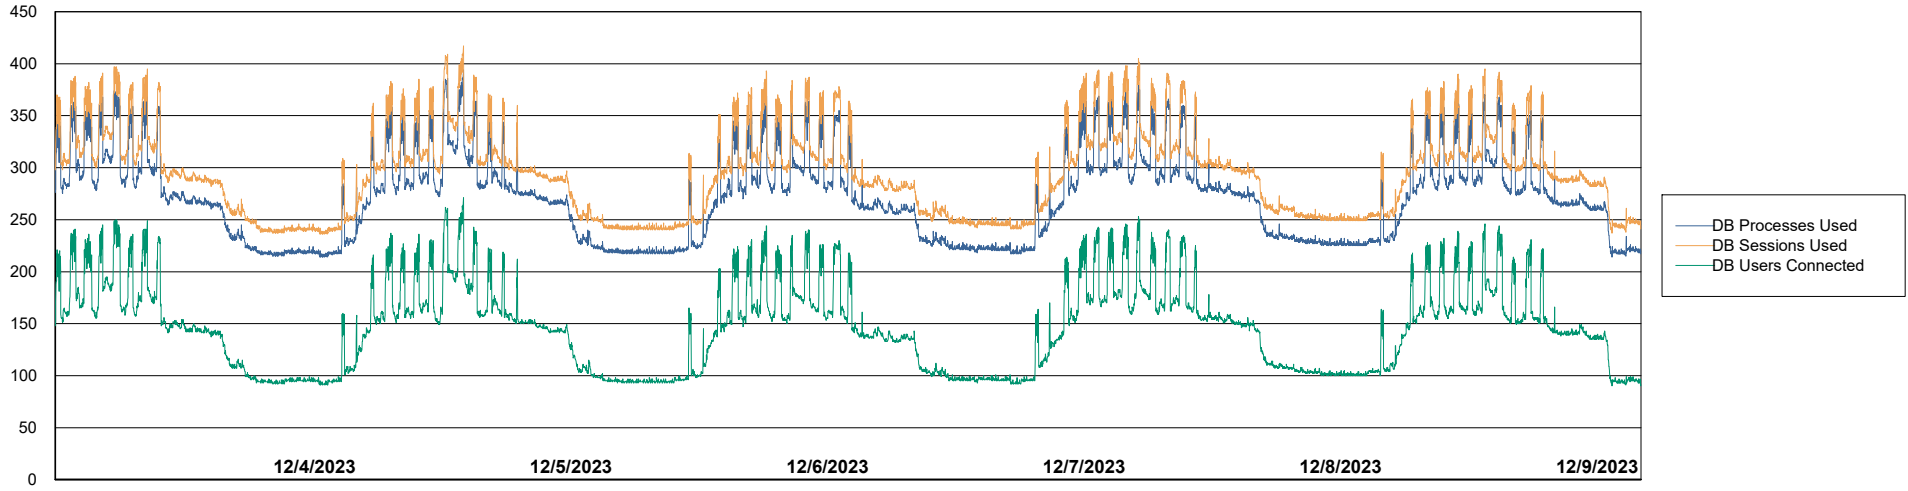

Harddisk Usage BNL_PRD_vm-absa03

	Free disk space on C: (%)	Total disk space on C: (Gb)	Used disk space on C: (Gb)	Free disk space on D: (%)	Total disk space on D: (Gb)	Used disk space on D: (Gb)	Free disk space on E: (%)	Total disk space on E: (Gb)	Used disk space on E: (Gb)
12/9/2023	69	127	40	36	127	81	92	64	5
12/8/2023	69	127	40	36	127	81	92	64	5
12/7/2023	69	127	40	36	127	81	92	64	5
12/6/2023	69	127	40	37	127	81	92	64	5
12/5/2023	69	127	40	37	127	81	92	64	5
12/4/2023	69	127	40	37	127	81	92	64	5
12/3/2023	69	127	40	37	127	81	92	64	5

Weekly SLA Customer Report

Customer BNL_Production
Database ID 83

Database Performance BNLDB_Production

Weekly SLA Customer Report

Customer BNL_Production
Database ID 83

Database Performance BNLDB_Standby

DATABASE SIZE BNLDB_Production