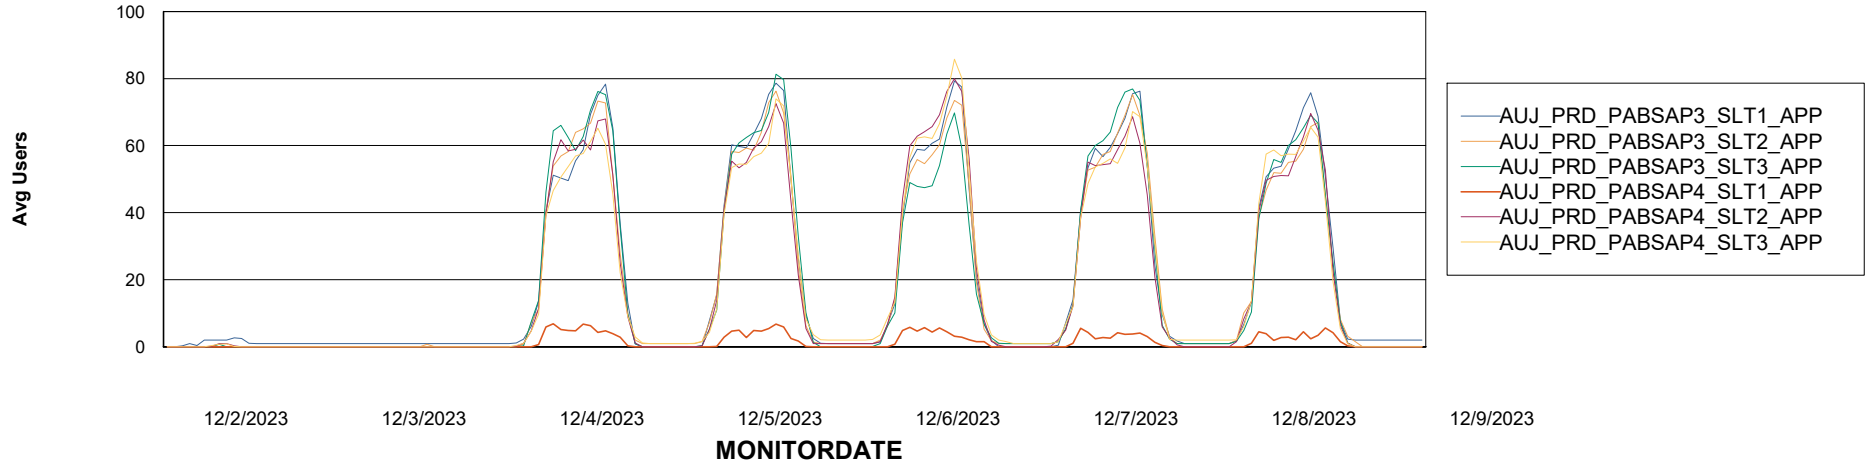

Avg users per day per ABS server