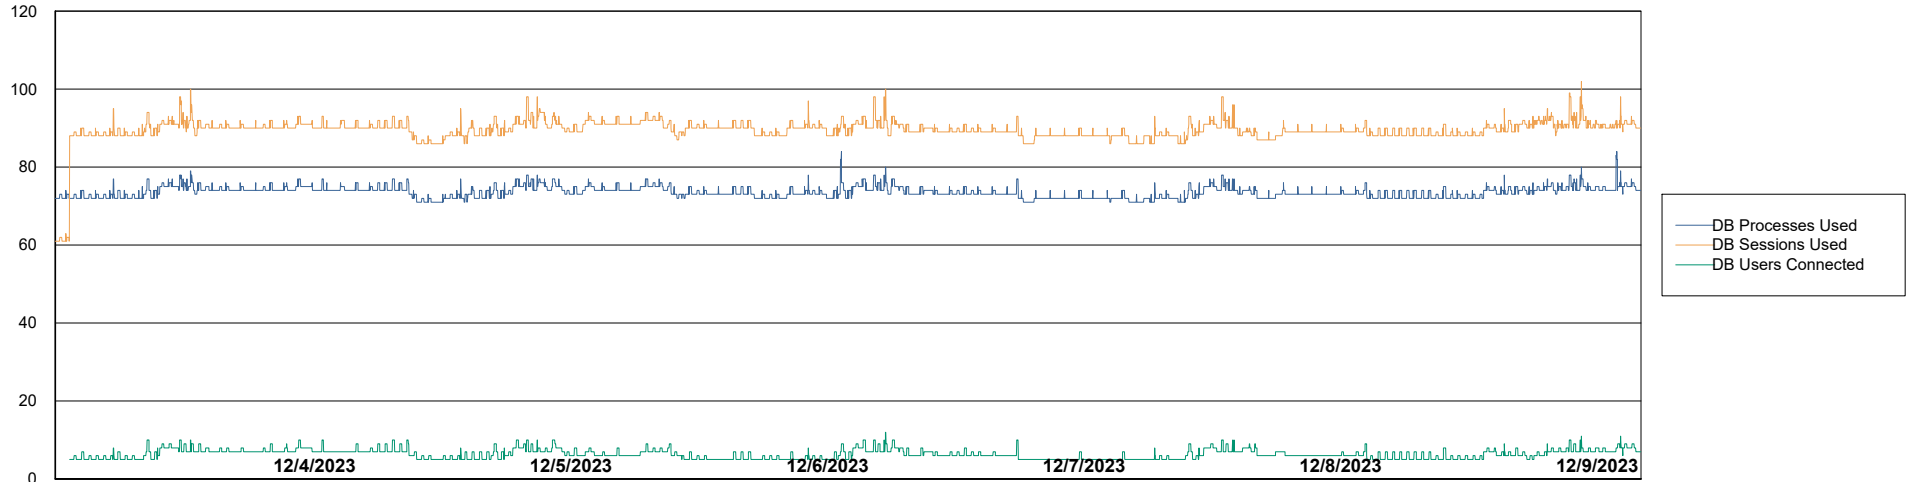

Database Performance AUJ_BI2_DB