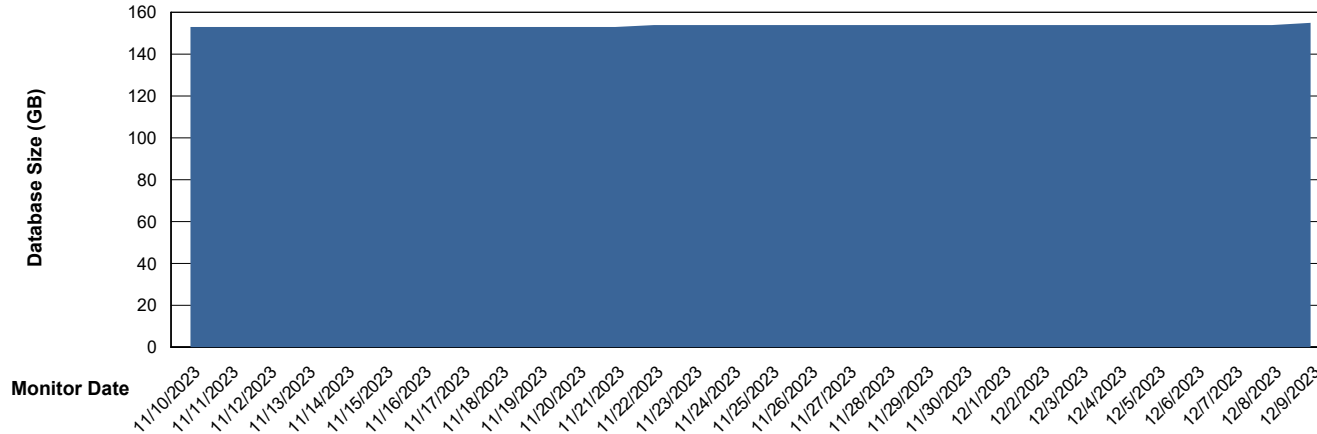

DATABASE SIZE AUJ_BI2_DB

Database growth over last month