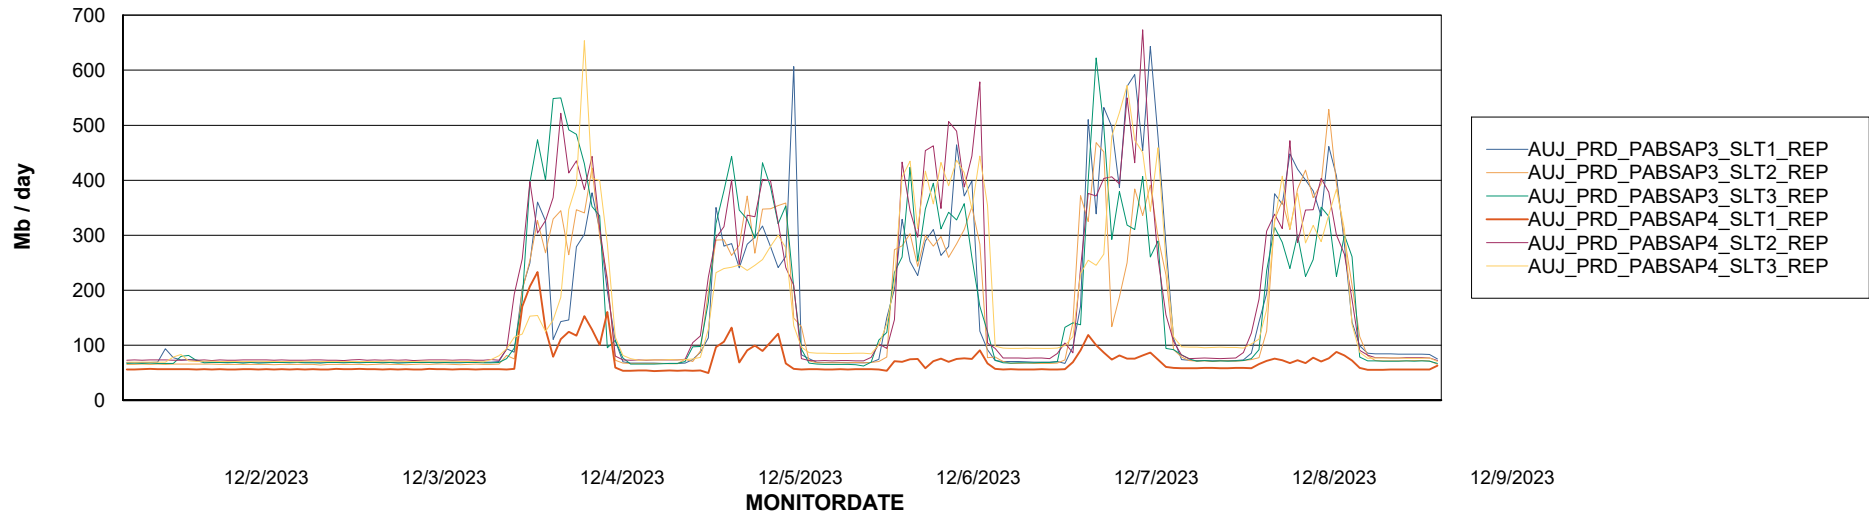

ABSSolute Application ReportServer Services

Avg memory used per ReportServer Service