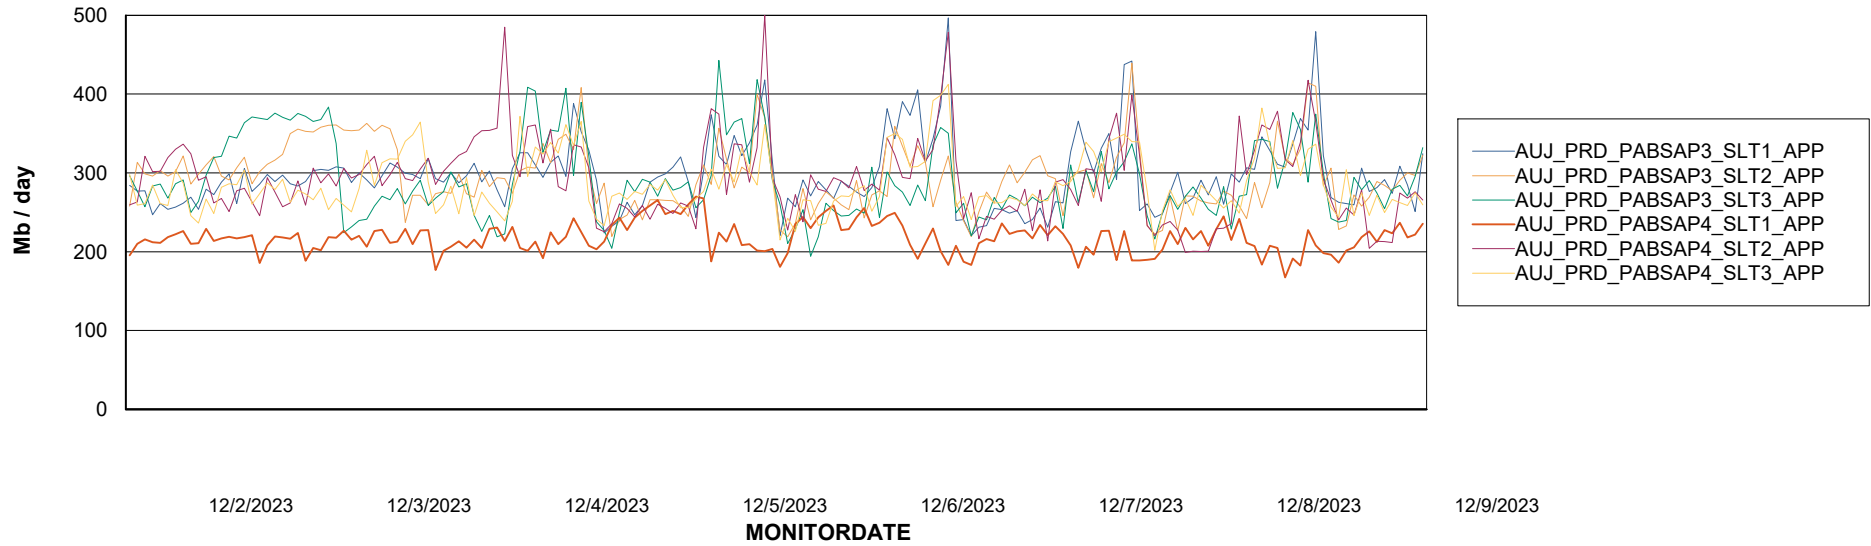

ABSSolute Application Server Services

Avg memory used per ABS Server Service