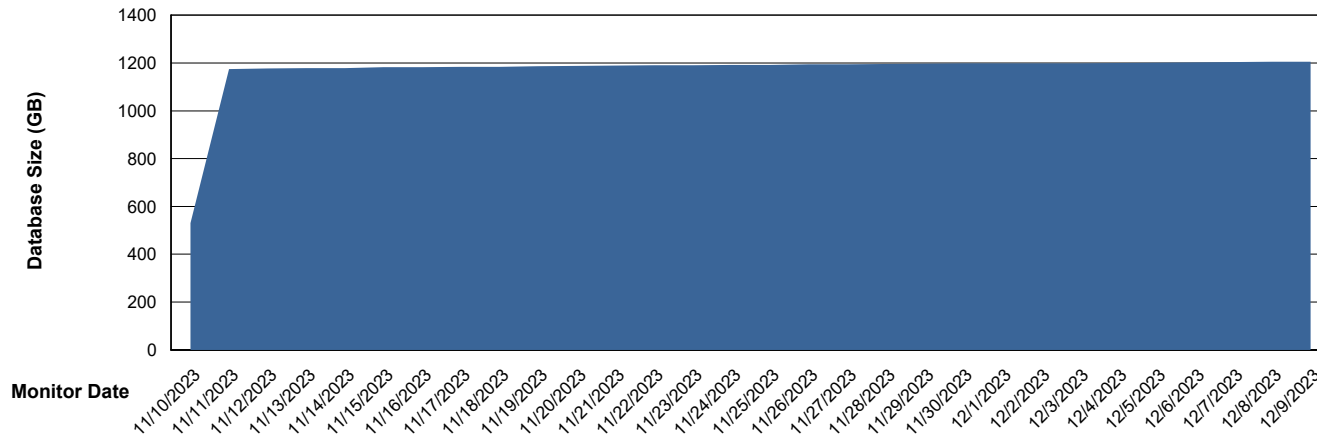

# Weekly SLA Customer Report

Customer AUJ\_Production  
Database ID 185

DATABASE SIZE AUJ\_BI2\_DB

### Database growth over last month

DATABASE SIZE AUJ\_DB2\_Primary

### Database growth over last month