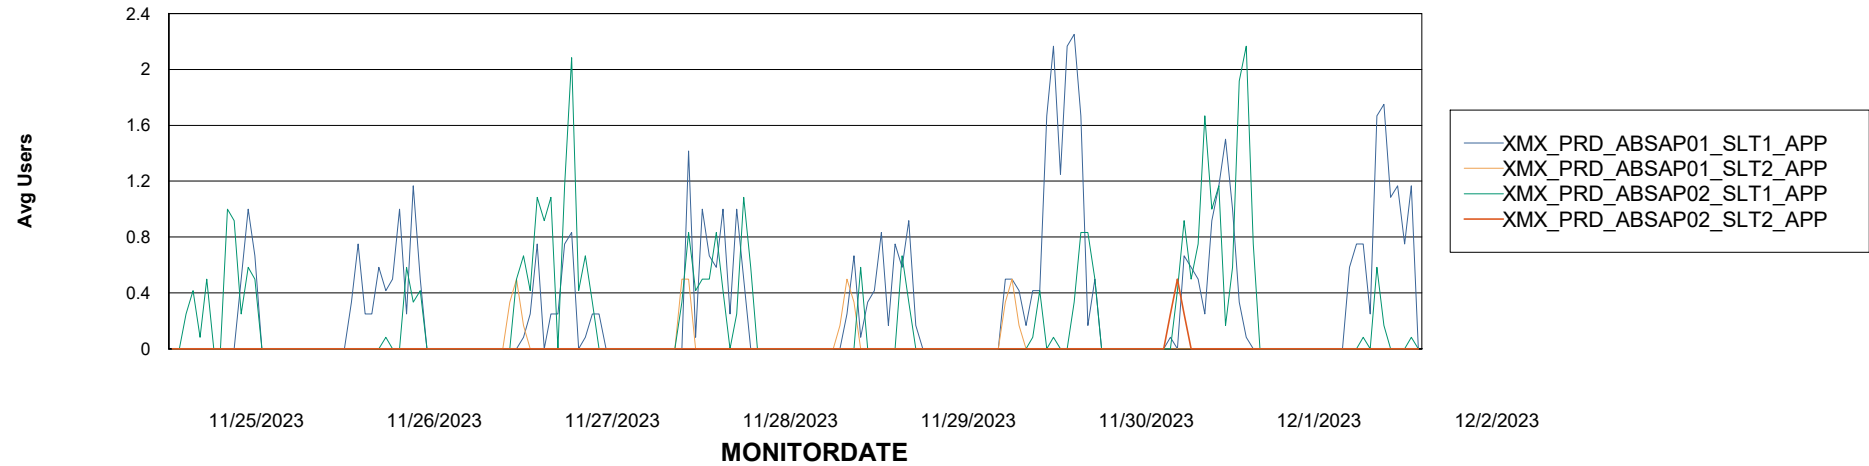

Database Tablespace XMX_PROD_ABSDB01_PRDB_ABS1

Date	Tablespace Name	Filesize (Gb)	Usedsize (Gb)	Percentage free
12/2/2023	ABSDATA	4	2	39
	INDX	8	0	100
12/1/2023	ABSDATA	4	2	39
	INDX	8	0	100
11/30/2023	ABSDATA	4	2	40
	INDX	8	0	100
11/29/2023	ABSDATA	4	2	40
	INDX	8	0	100
11/28/2023	ABSDATA	4	2	40
	INDX	8	0	100
11/27/2023	ABSDATA	4	2	39
	INDX	8	0	100
11/26/2023	ABSDATA	4	2	40
	INDX	8	0	100

Weekly SLA Customer Report

Customer XMX Production (24/7)
Database ID 146

ABSSolute Application Server Services

Avg memory used per ABS Server Service

Avg users per day per ABS server

Weekly SLA Customer Report

Customer XMX Production (24/7)
Database ID 146

ABSSolute Application ReportServer Services

Avg memory used per ReportServer Service

Weekly SLA Customer Report

Customer XMX Production (24/7)
Database ID 146