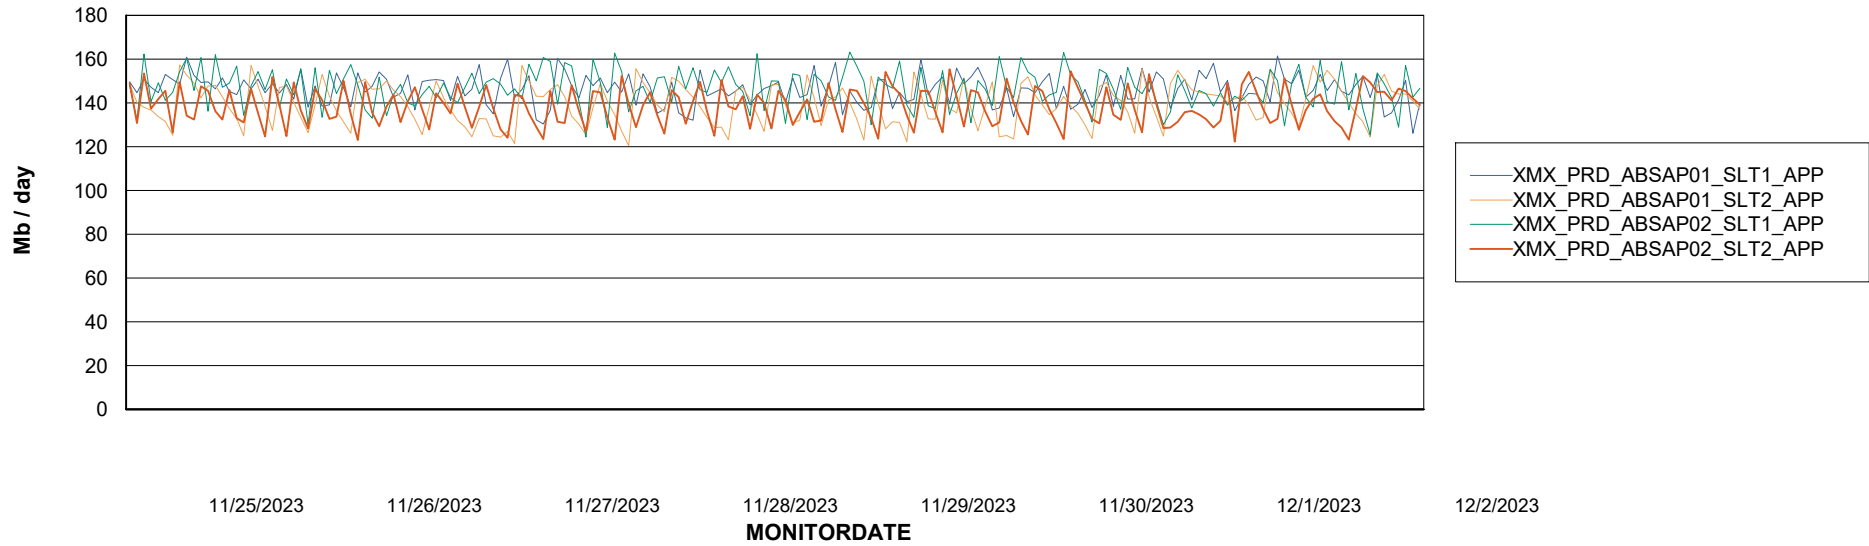

Database Tablespace XMX_PROD_ABSDB01_PRDB_ABS1

Date	Tablespace Name	Filesize (Gb)	Usedsize (Gb)	Percentage free
12/2/2023	ABSDATA	4	2	39
	INDX	8	0	100
12/1/2023	ABSDATA	4	2	39
	INDX	8	0	100
11/30/2023	ABSDATA	4	2	40
	INDX	8	0	100
11/29/2023	ABSDATA	4	2	40
	INDX	8	0	100
11/28/2023	ABSDATA	4	2	40
	INDX	8	0	100
11/27/2023	ABSDATA	4	2	39
	INDX	8	0	100
11/26/2023	ABSDATA	4	2	40
	INDX	8	0	100

Weekly SLA Customer Report

Customer XMX Production (24/7)
Database ID 146

ABSSolute Application Server Services

Avg memory used per ABS Server Service

Avg users per day per ABS server

Weekly SLA Customer Report