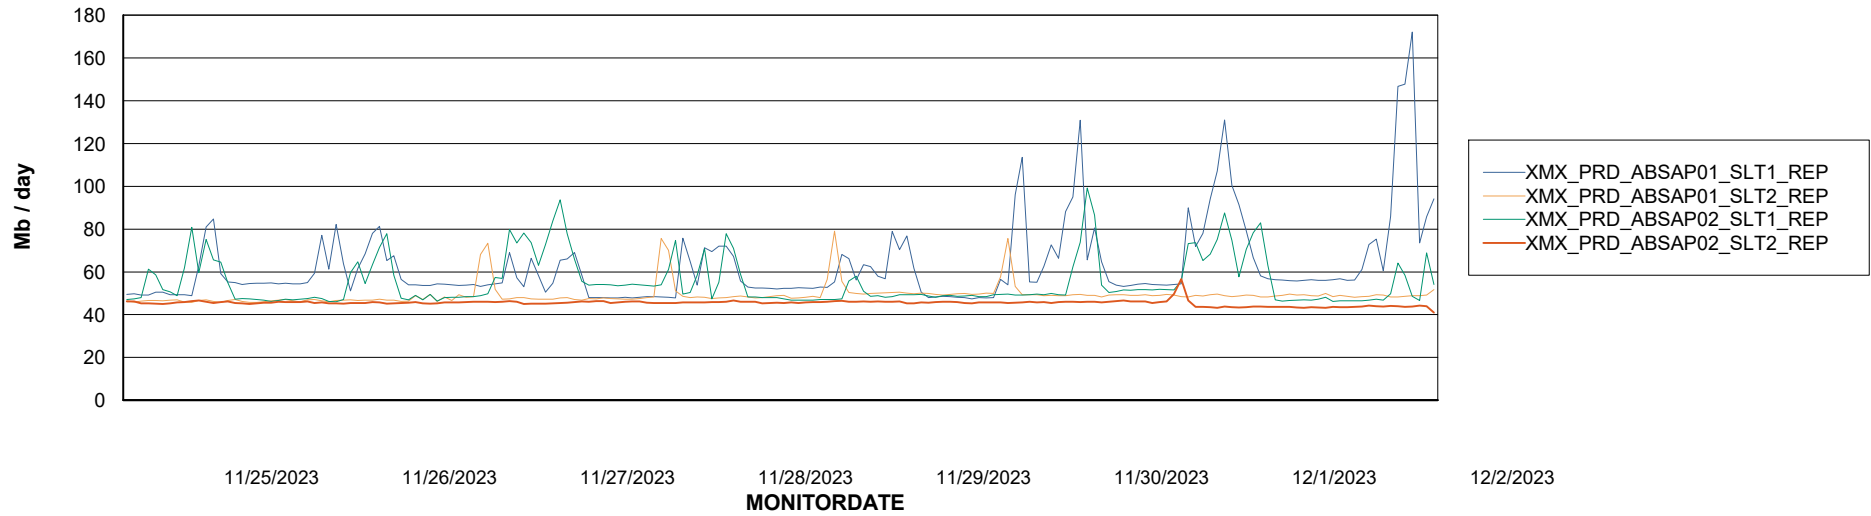

Database Tablespace XMX_PROD_ABSDB01_PRDB_ABS1

Date	Tablespace Name	Filesize (Gb)	Usedsize (Gb)	Percentage free
12/2/2023	ABSDATA	4	2	39
	INDX	8	0	100
12/1/2023	ABSDATA	4	2	39
	INDX	8	0	100
11/30/2023	ABSDATA	4	2	40
	INDX	8	0	100
11/29/2023	ABSDATA	4	2	40
	INDX	8	0	100
11/28/2023	ABSDATA	4	2	40
	INDX	8	0	100
11/27/2023	ABSDATA	4	2	39
	INDX	8	0	100
11/26/2023	ABSDATA	4	2	40
	INDX	8	0	100

Weekly SLA Customer Report

Customer XMX Production (24/7)
Database ID 146

ABSSolute Application Server Services

Avg memory used per ABS Server Service

Avg users per day per ABS server

Weekly SLA Customer Report

Customer XMX Production (24/7)
Database ID 146

ABSSolute Application ReportServer Services

Avg memory used per ReportServer Service

Weekly SLA Customer Report

Customer XMX Production (24/7)
Database ID 146