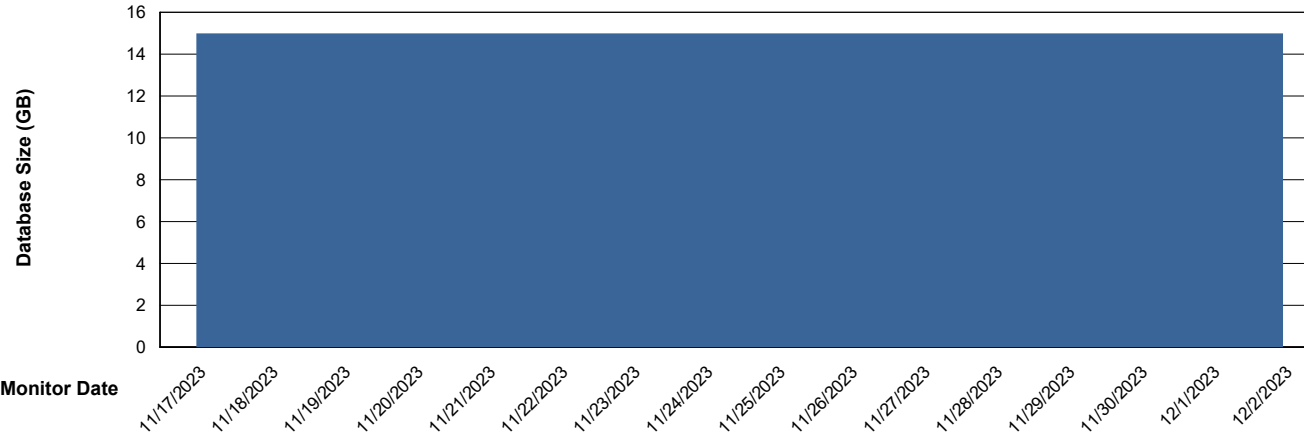

Weekly SLA Customer Report

Customer XMX Production (24/7)
Database ID 146

Database Performance XMX_PROD_ABSDB01_PRDB_ABS1

Weekly SLA Customer Report

Customer XMX Production (24/7)
Database ID 146

Database Performance XMX_PROD_ABSDB02_SBDB_HSBABS1

DB Processes Max 1,000
DB Processes Max 0
DB Processes Max 4

Weekly SLA Customer Report

Customer XMX Production (24/7)
 Database ID 146

DATABASE SIZE XMX_PROD_ABSDB01_PRDB_ABS1

Database growth over last month

Database Tablespace XMX_PROD_ABSDB01_PRDB_ABS1

Date	Tablespace Name	Filesize (Gb)	Usedsize (Gb)	Percentage free
12/2/2023	ABSDATA	4	2	39
	INDX	8	0	100
12/1/2023	ABSDATA	4	2	39
	INDX	8	0	100
11/30/2023	ABSDATA	4	2	40
	INDX	8	0	100
11/29/2023	ABSDATA	4	2	40
	INDX	8	0	100
11/28/2023	ABSDATA	4	2	40
	INDX	8	0	100
11/27/2023	ABSDATA	4	2	39
	INDX	8	0	100
11/26/2023	ABSDATA	4	2	40
	INDX	8	0	100