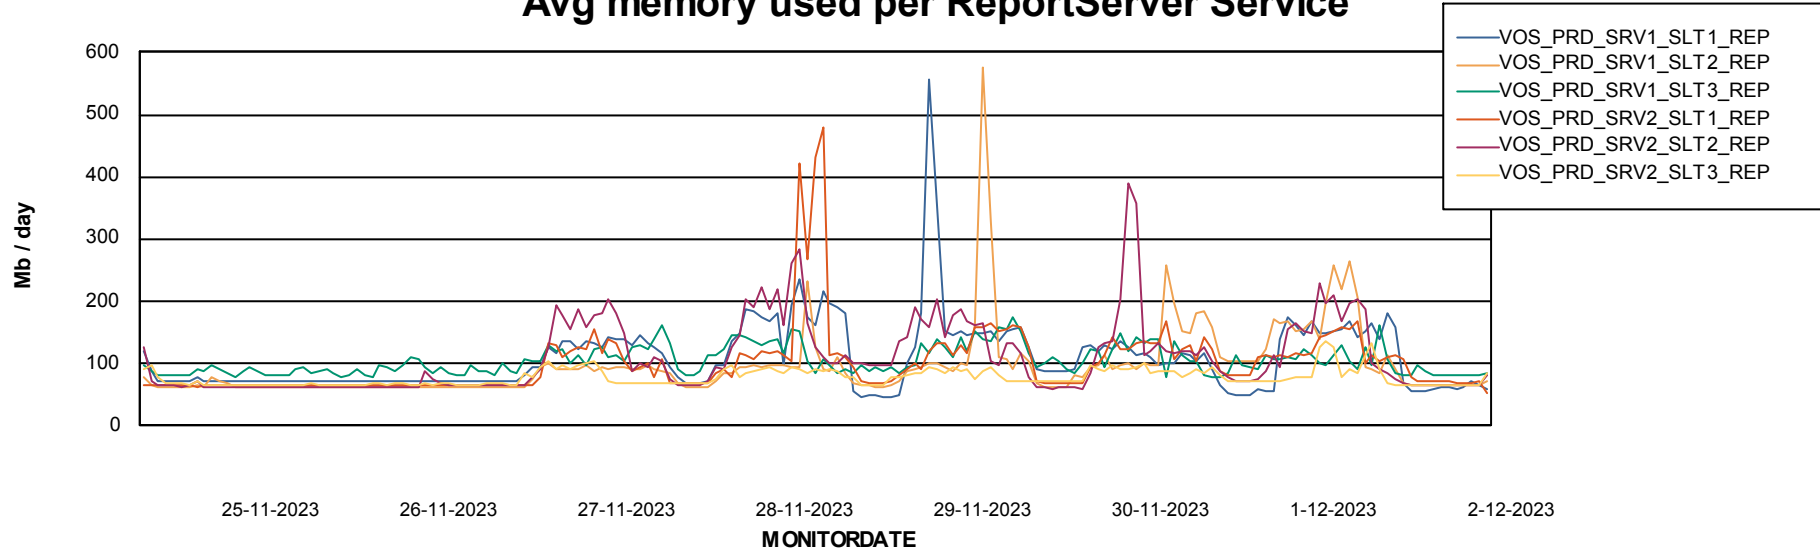

ABSSolute Application ReportServer Services

Avg memory used per ReportServer Service