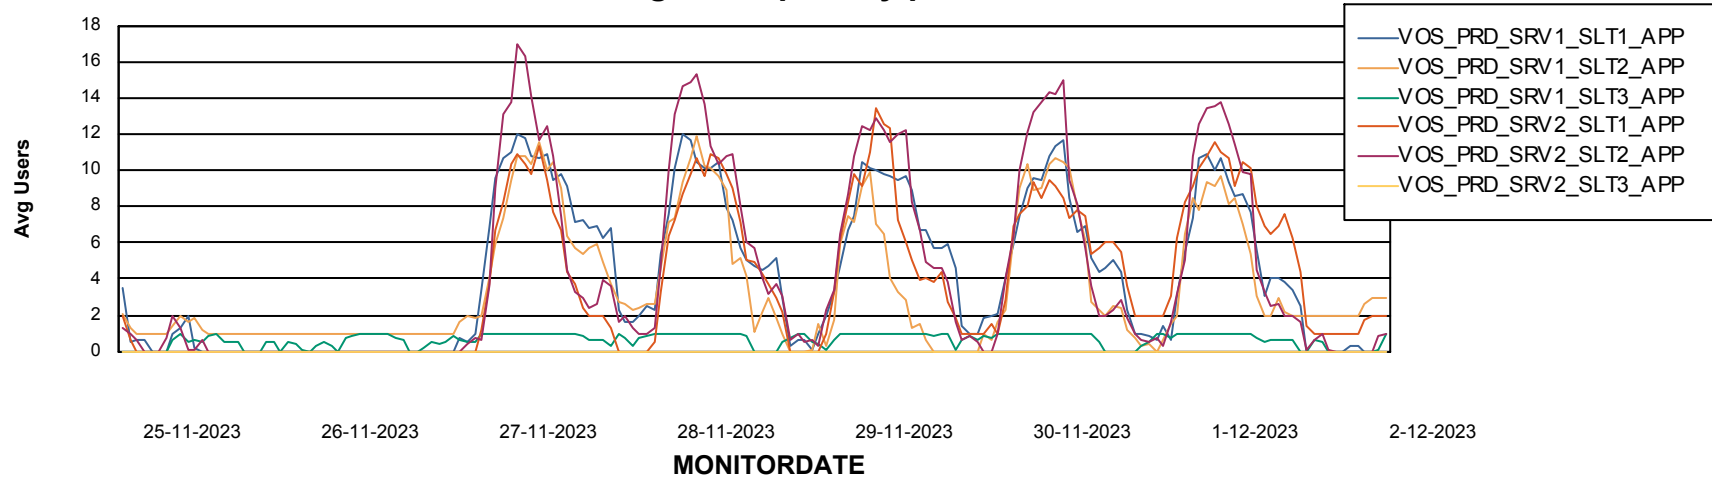

Avg users per day per ABS server