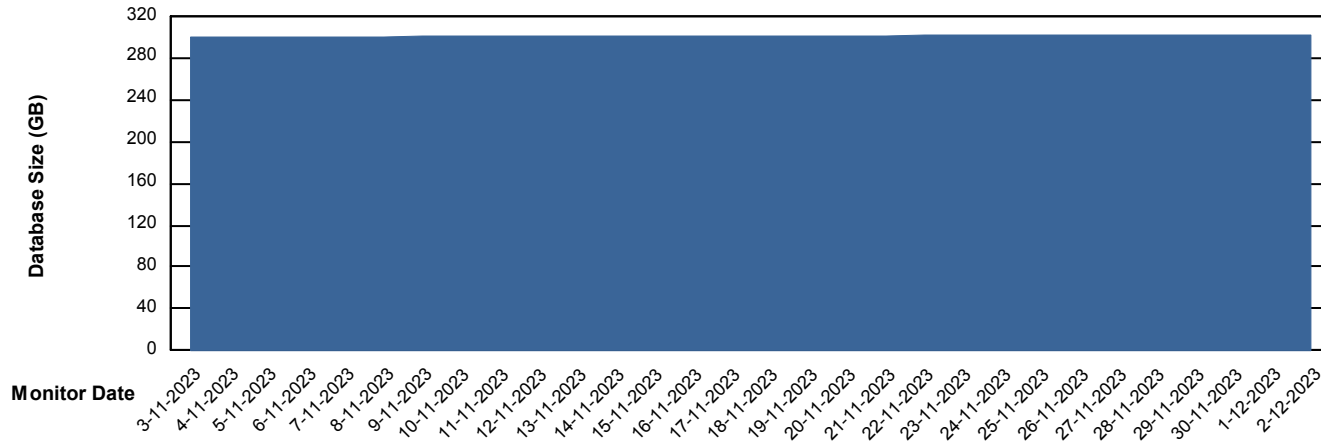

DATABASE SIZE VOSDB_Production

Database growth over last month