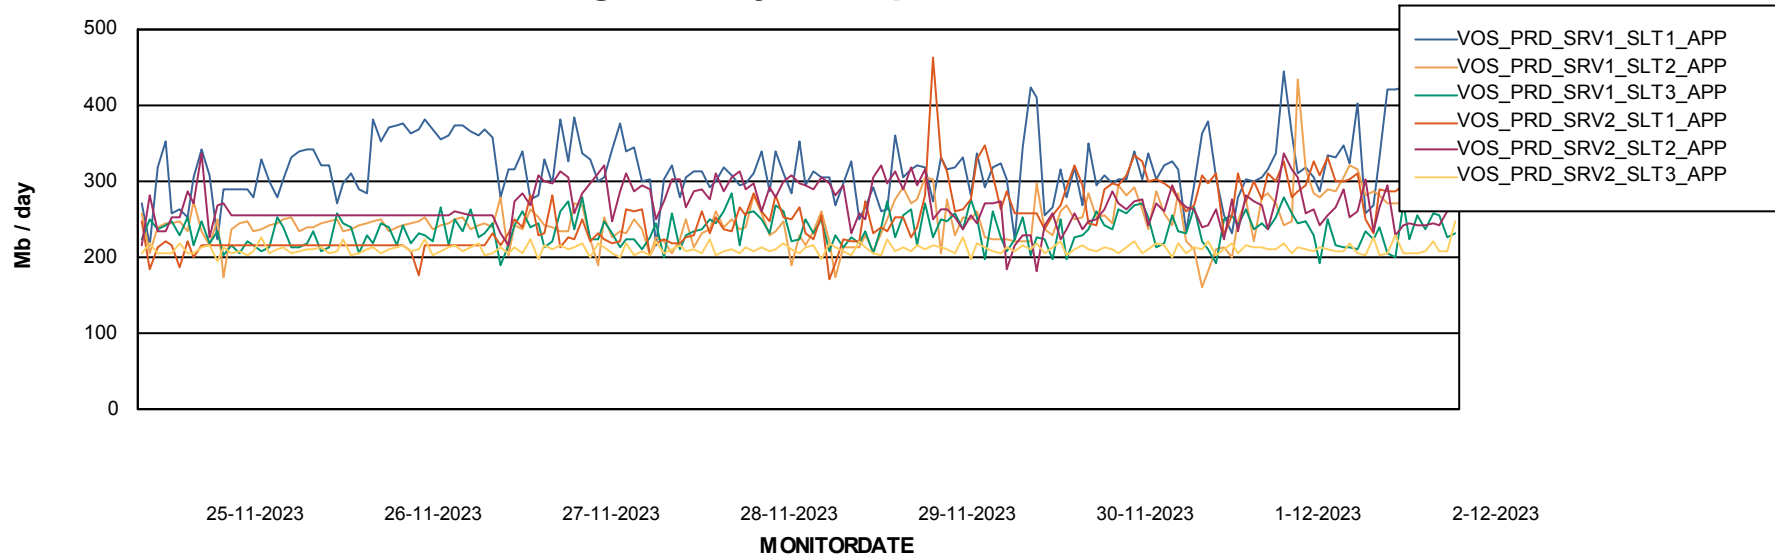

ABSSolute Application Server Services

Avg memory used per ABS Server Service