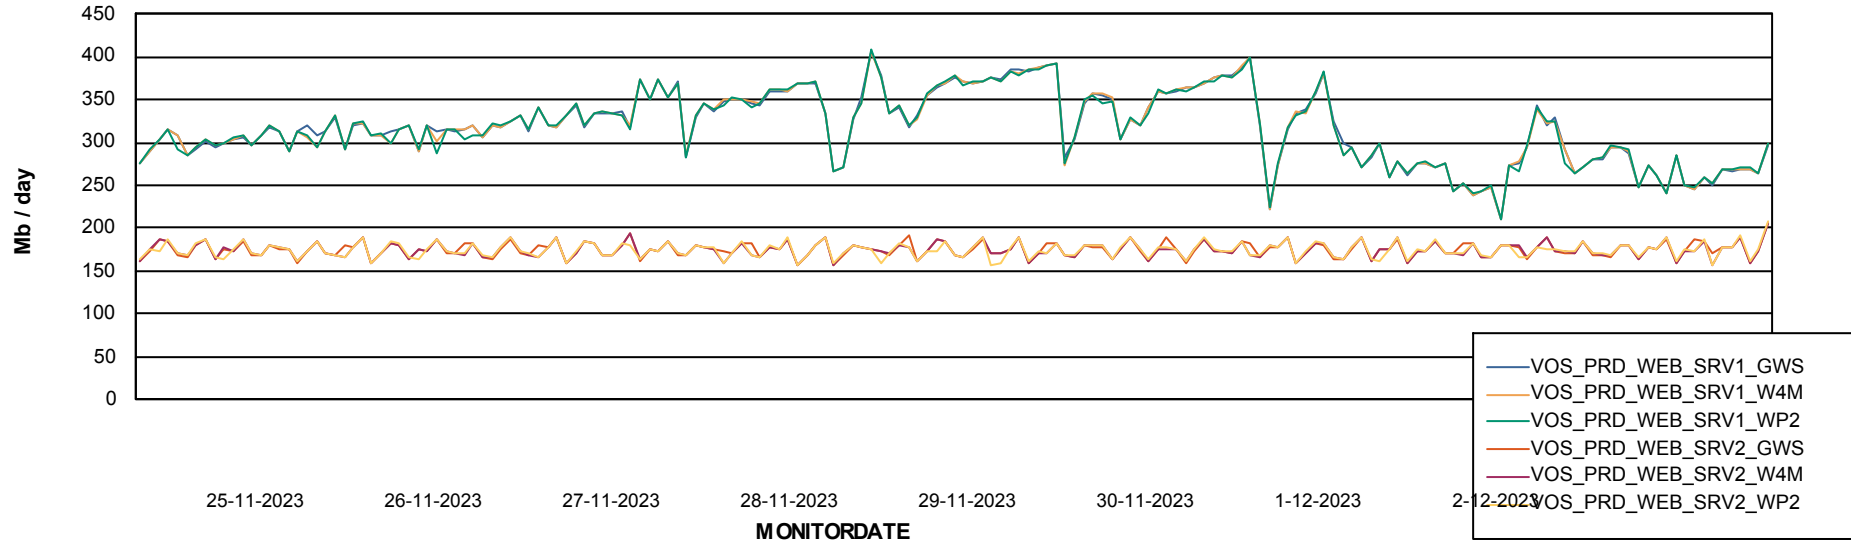

ABSSolute Web Component Services

Avg memory used per ABS Web component