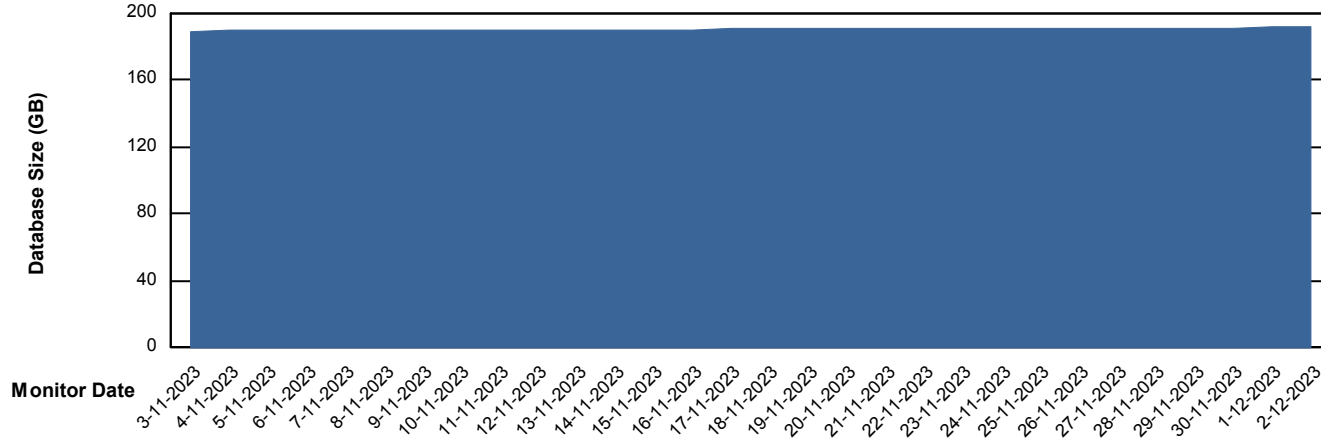

DATABASE SIZE VOSDB_BI

Database growth over last month