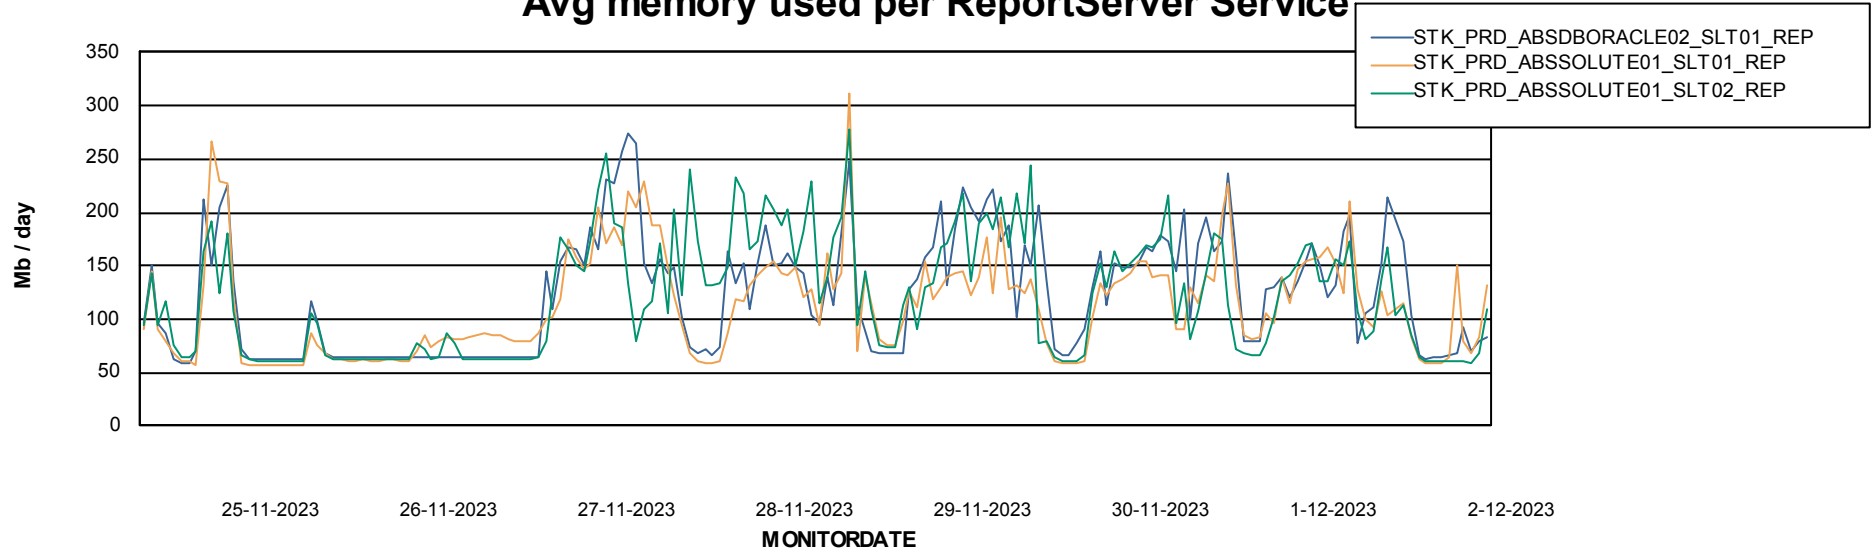

Avg memory used per ABS Server Service

Avg users per day per ABS server

Weekly SLA Customer Report

Customer STK_Production
Database ID 82

ABSSolute Application ReportServer Services

Avg memory used per ReportServer Service