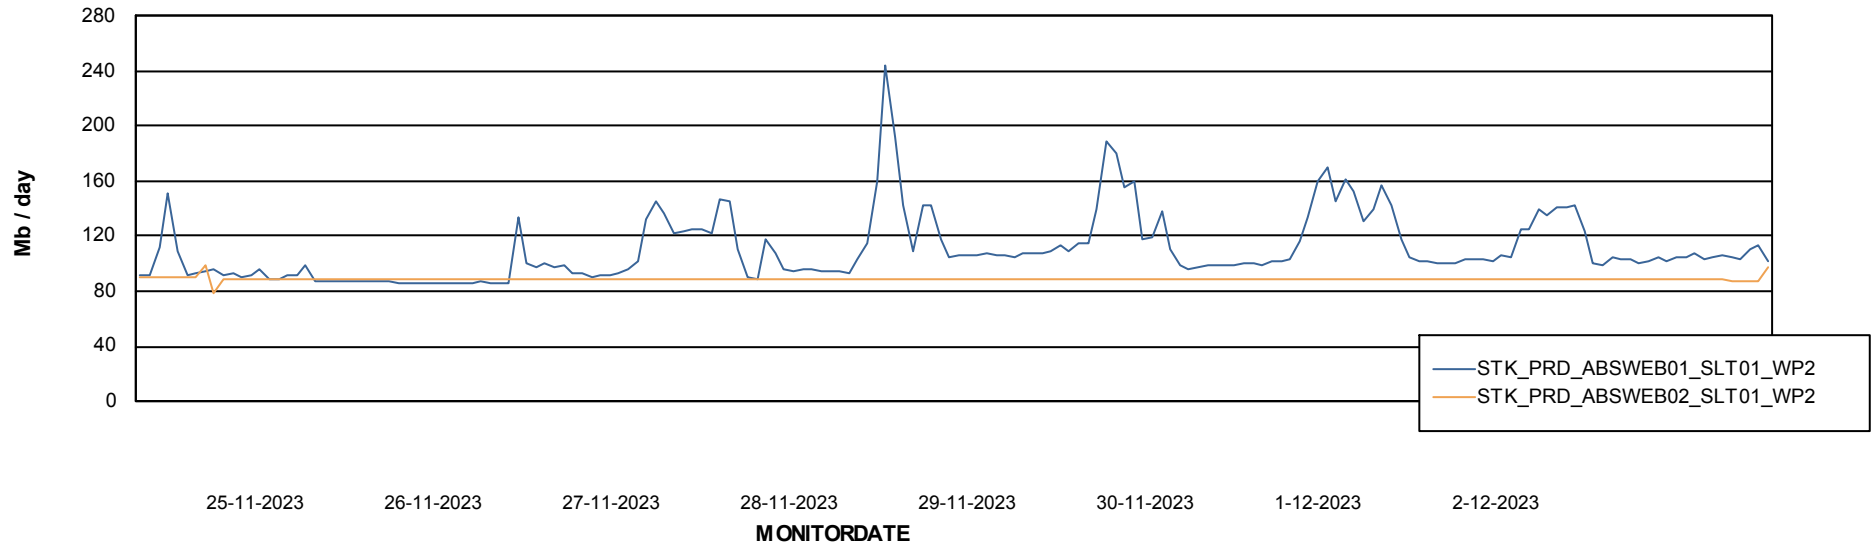

ABSSolute Web Component Services

Avg memory used per ABS Web component