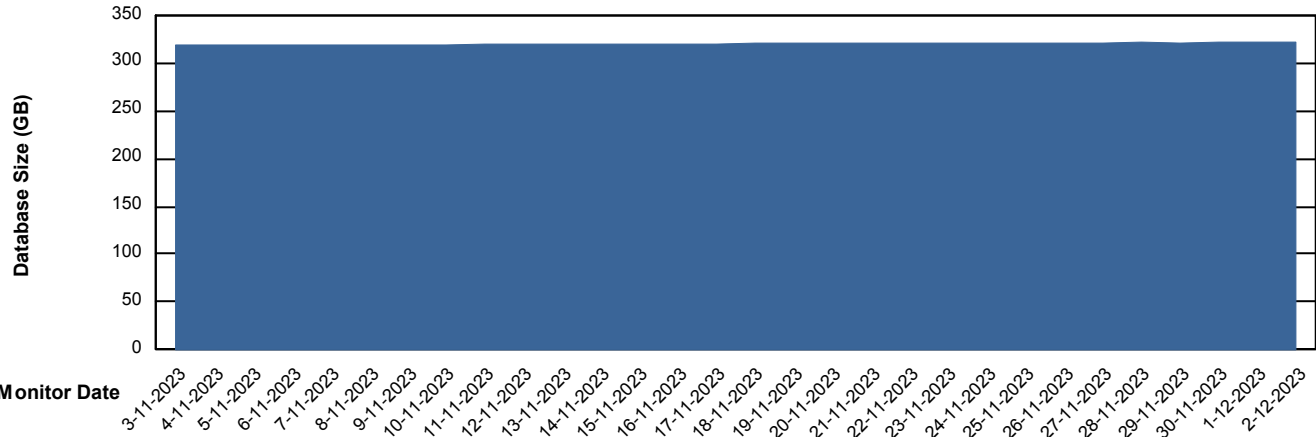

Weekly SLA Customer Report

Customer STK_Production
Database ID 82

Database Performance STKDB_Production

Weekly SLA Customer Report

Customer STK_Production
Database ID 82

Database Performance STKDB_Standby

DB Processes Max 1,000

Weekly SLA Customer Report

Customer STK_Production
 Database ID 82

DATABASE SIZE STKDB_Production

Database growth over last month

Database Tablespace STKDB_Production

Date	Tablespace Name	Filesize (Gb)	Usedsize (Gb)	Percentage free
2-12-2023	ABSDATA	200	119	41
	INDX	235	192	18
1-12-2023	ABSDATA	200	119	41
	INDX	235	192	18
30-11-2023	ABSDATA	200	119	41
	INDX	235	192	18
29-11-2023	ABSDATA	200	119	41
	INDX	235	192	18
28-11-2023	ABSDATA	200	119	41
	INDX	235	192	18
27-11-2023	ABSDATA	200	119	41
	INDX	235	192	18
26-11-2023	ABSDATA	200	118	41
	INDX	235	192	18