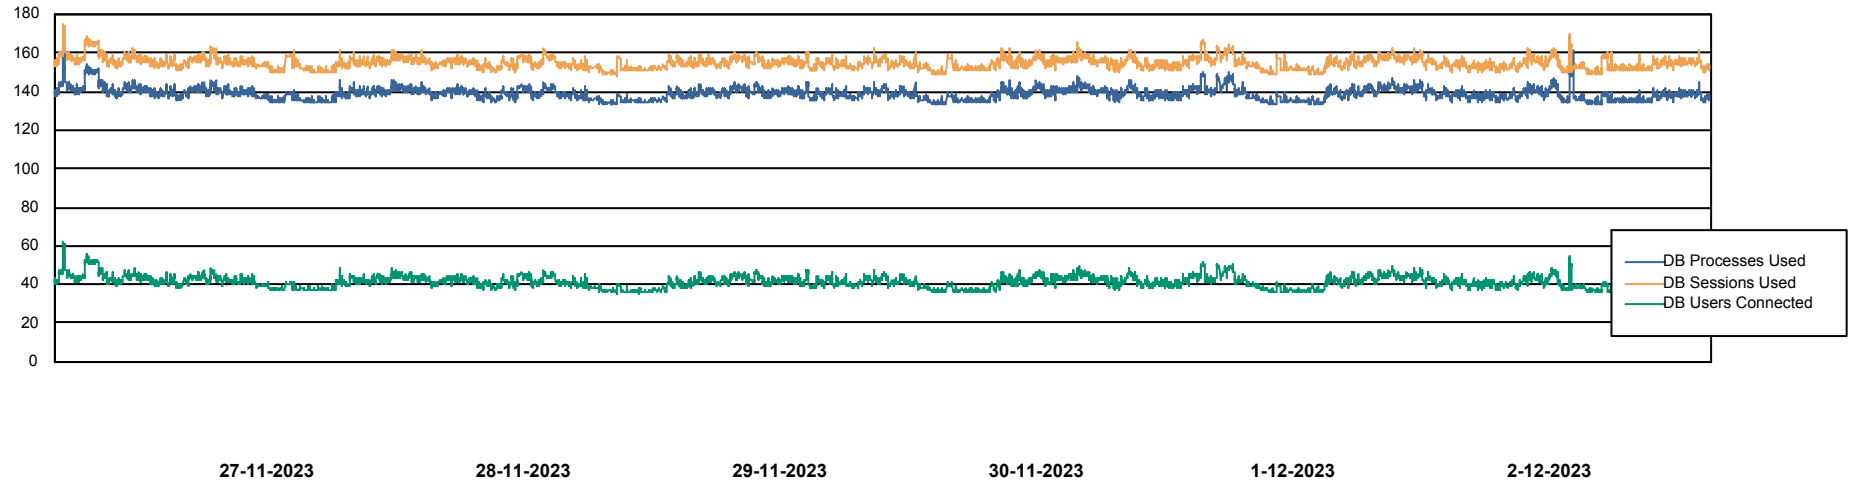

Harddisk Usage STK_PRD_ABSWEB02

	Free disk space on C: (%)	Total disk space on C: (Gb)	Used disk space on C: (Gb)
2-12-2023	82	150	26
1-12-2023	82	150	26
30-11-2023	82	150	26
29-11-2023	82	150	26
28-11-2023	82	150	26
27-11-2023	82	150	26
26-11-2023	82	150	26

Weekly SLA Customer Report

Customer STK_Production
Database ID 82

Database Performance STKDB_Production

Weekly SLA Customer Report

Customer STK_Production
Database ID 82

Database Performance STKDB_Standby

DB Processes Max 1,000