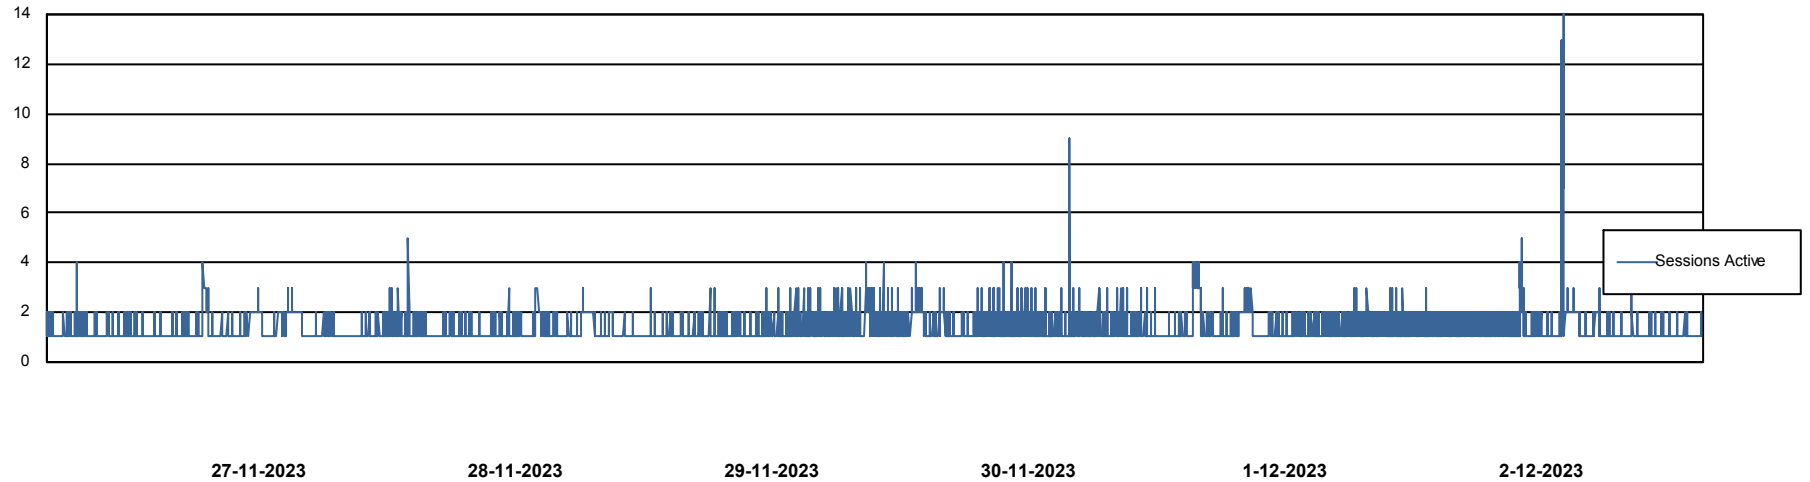

Harddisk Usage STK_PRD_ABSWEB02

	Free disk space on C: (%)	Total disk space on C: (Gb)	Used disk space on C: (Gb)
2-12-2023	82	150	26
1-12-2023	82	150	26
30-11-2023	82	150	26
29-11-2023	82	150	26
28-11-2023	82	150	26
27-11-2023	82	150	26
26-11-2023	82	150	26

Weekly SLA Customer Report

Customer STK_Production
Database ID 82

Database Performance STKDB_Production

Weekly SLA Customer Report

Customer STK_Production
Database ID 82

Database Performance STKDB_Standby

DB Processes Max 1,000