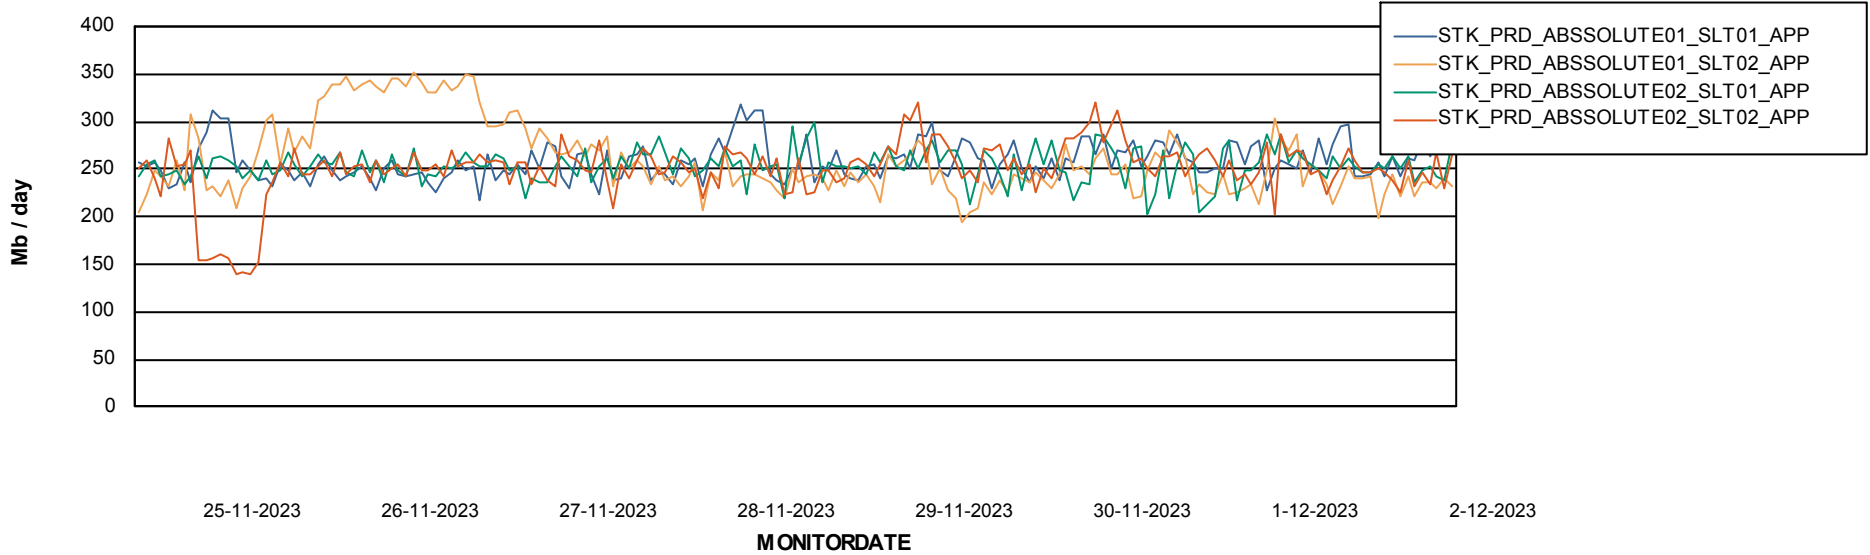

ABSSolute Application Server Services

Avg memory used per ABS Server Service