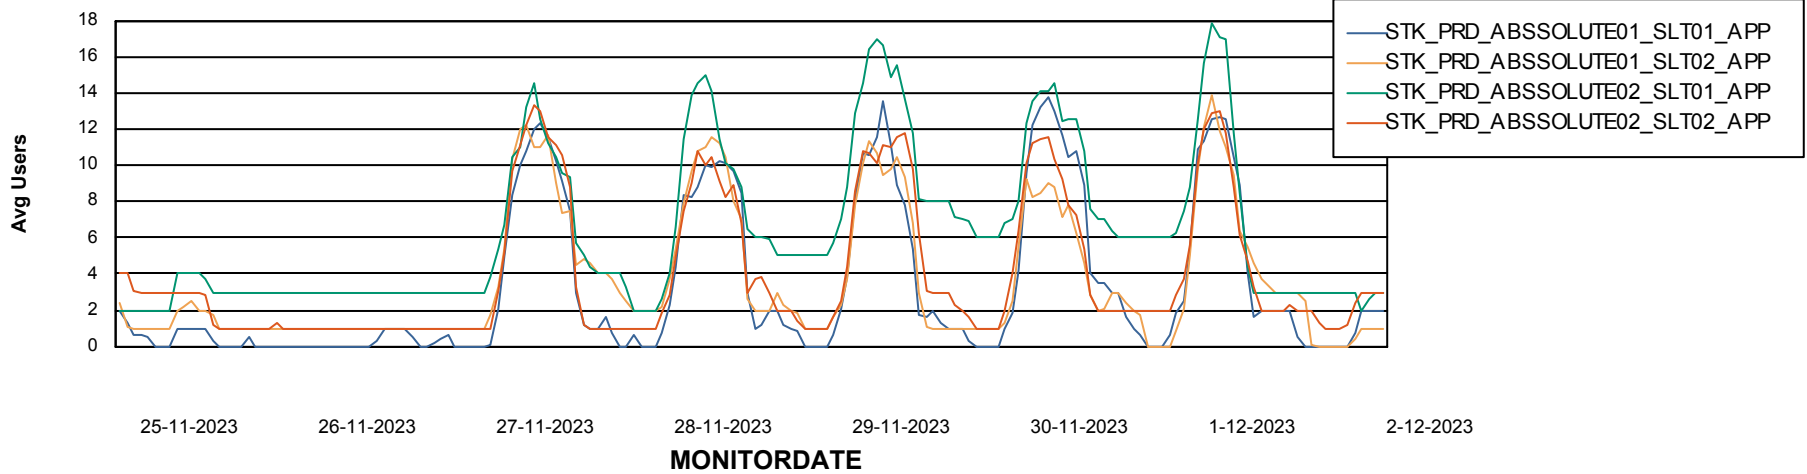

Avg users per day per ABS server