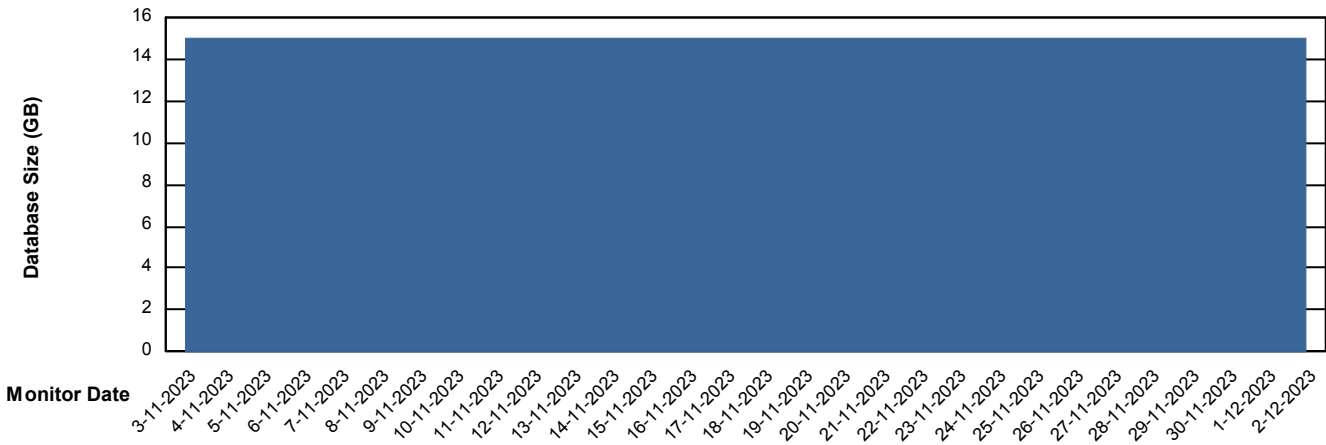

DATABASE SIZE SPIDB_Production

Database growth over last month