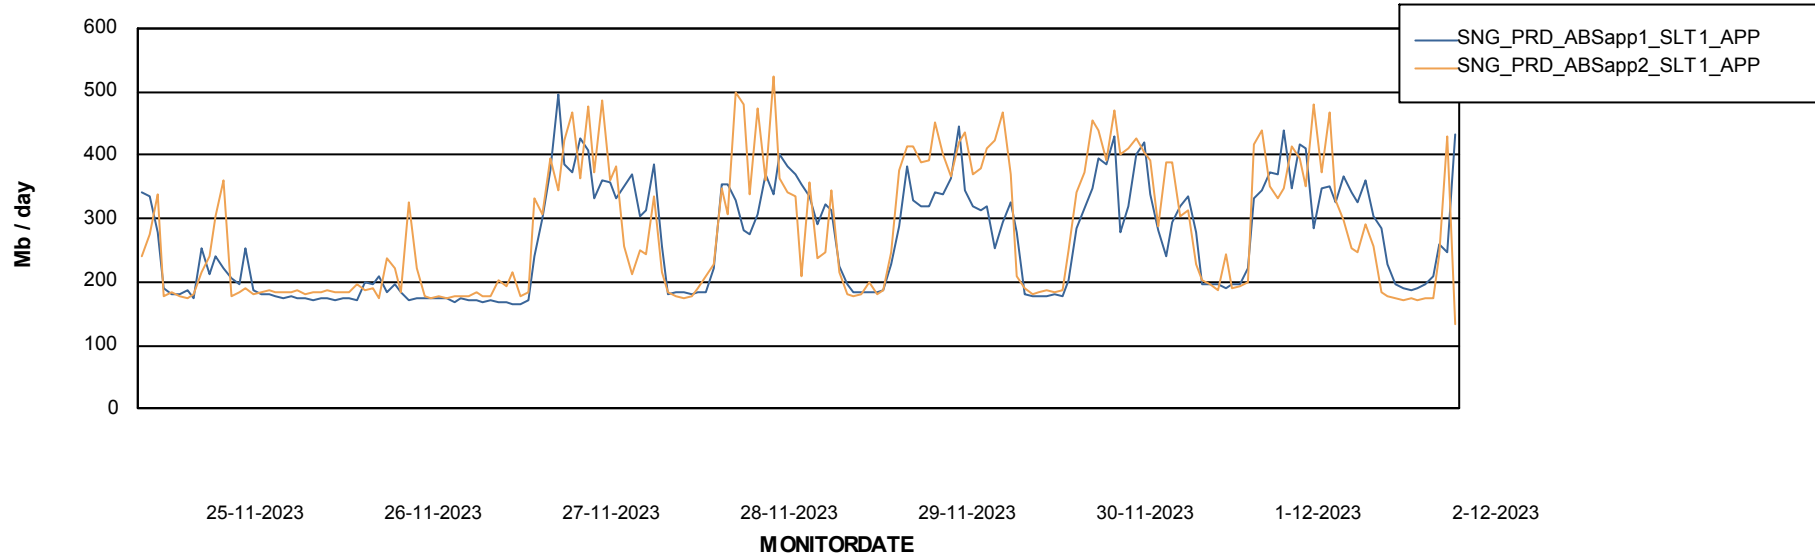

Database Performance SNG_PRD_ORACLE1

Weekly SLA Customer Report

Customer SNG_Production
 Database ID 70

DATABASE SIZE SNG_PRD_ORACLE1

Database growth over last month

Database Tablespace SNG_PRD_ORACLE1

Date	Tablespace Name	Filesize (Gb)	Usedsize (Gb)	Percentage free
2-12-2023	ABSDATA	54	41	23
	INDX	135	113	17
1-12-2023	ABSDATA	54	41	23
	INDX	135	113	17
30-11-2023	ABSDATA	54	41	23
	INDX	135	113	17
29-11-2023	ABSDATA	54	41	23
	INDX	135	113	17
28-11-2023	ABSDATA	54	41	24
	INDX	135	113	17
27-11-2023	ABSDATA	54	41	24
	INDX	135	113	17
26-11-2023	ABSDATA	54	41	24
	INDX	135	112	17

Weekly SLA Customer Report

Customer SNG_Production
Database ID 70

ABSSolute Application Server Services

Avg memory used per ABS Server Service

Avg users per day per ABS server

Weekly SLA Customer Report

Customer SNG_Production
Database ID 70