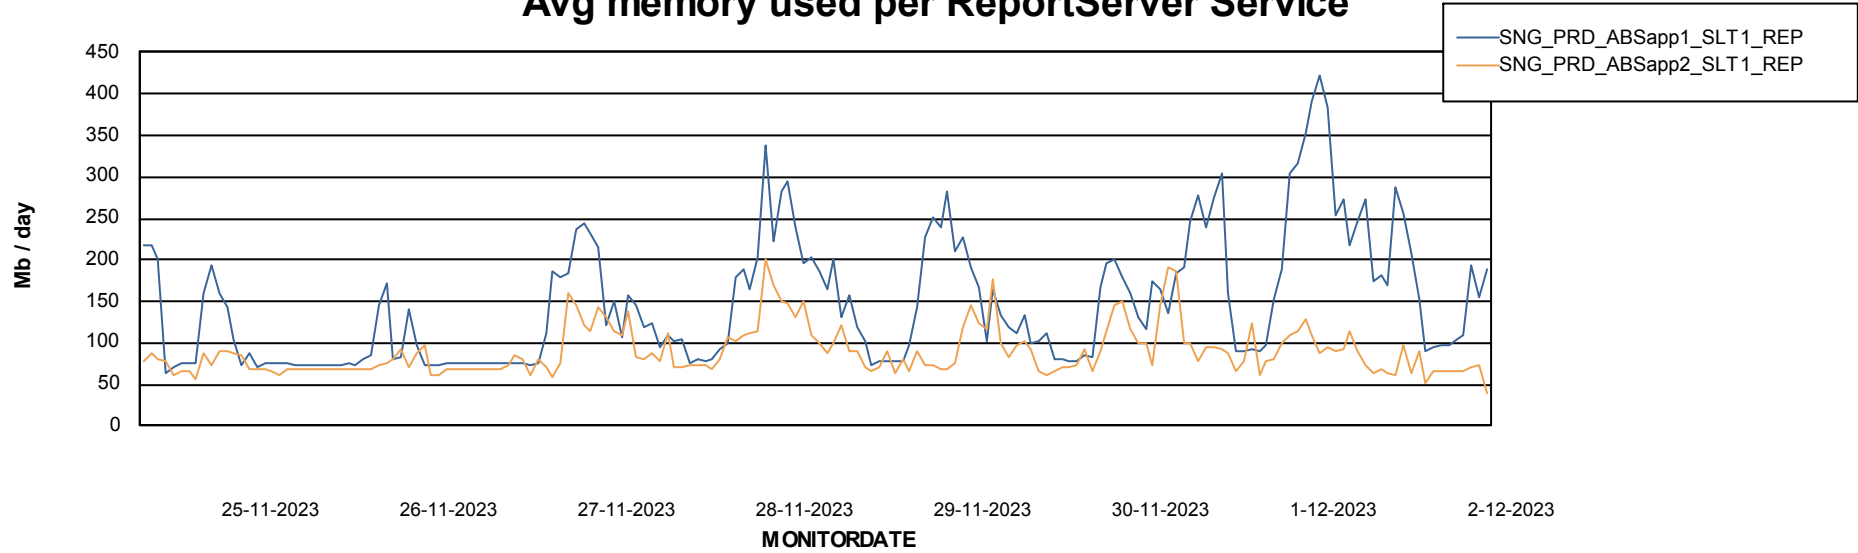

ABSSolute Application ReportServer Services

Avg memory used per ReportServer Service