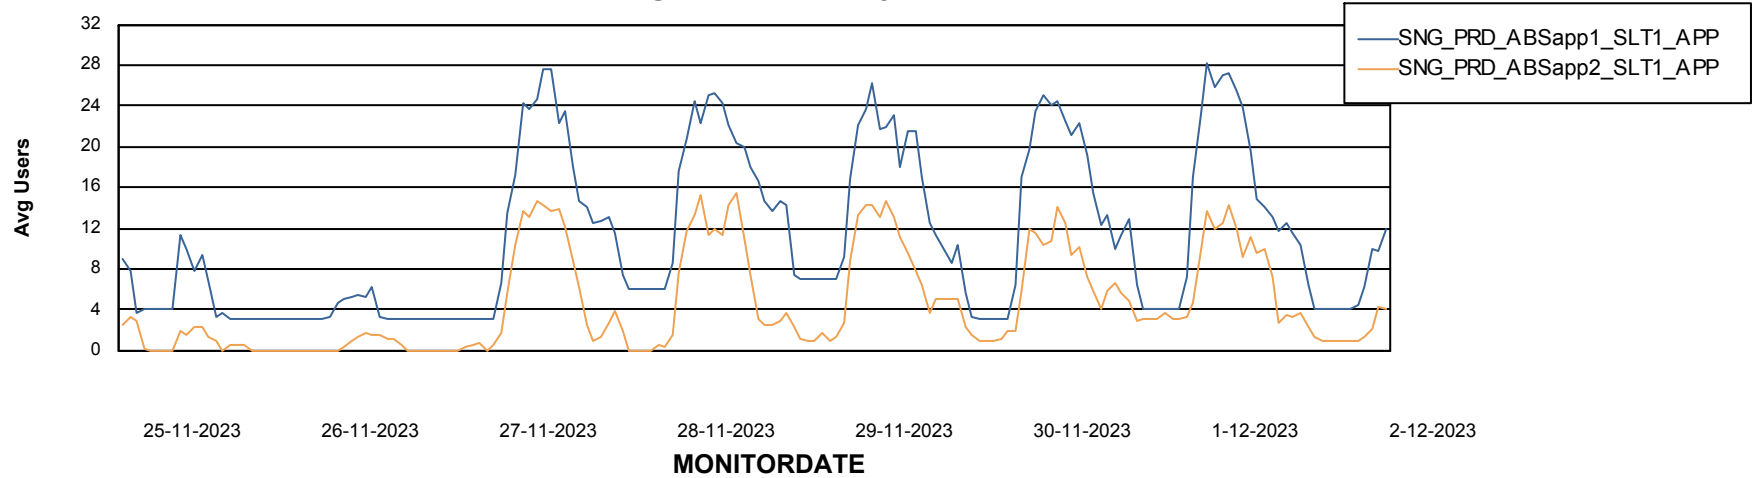

Weekly SLA Customer Report

Customer SNG_Production
Database ID 70

ABSSolute Application Server Services

Avg memory used per ABS Server Service

Avg users per day per ABS server

Weekly SLA Customer Report

Customer SNG_Production
Database ID 70