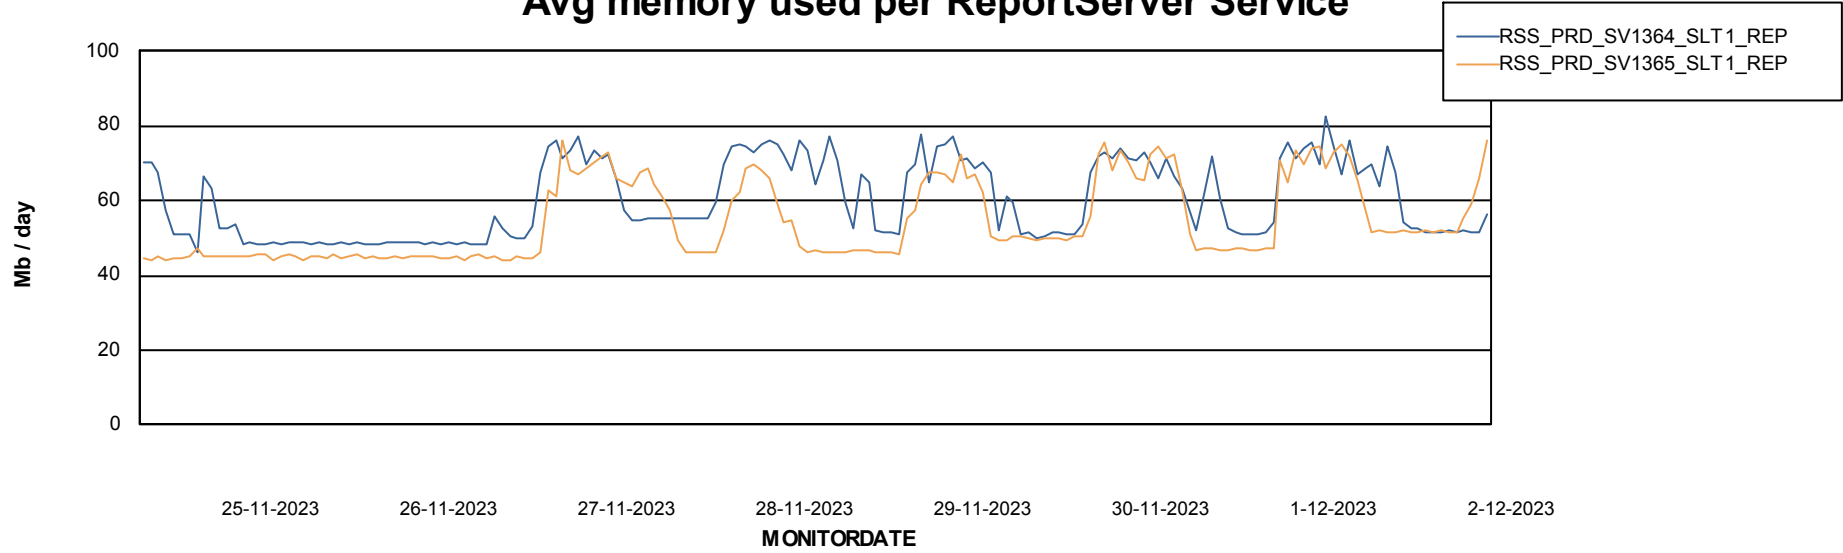

Avg memory used per ABS Server Service

Avg users per day per ABS server

Weekly SLA Customer Report

Customer RSS Production
Database ID 52

ABSSolute Application ReportServer Services

Avg memory used per ReportServer Service