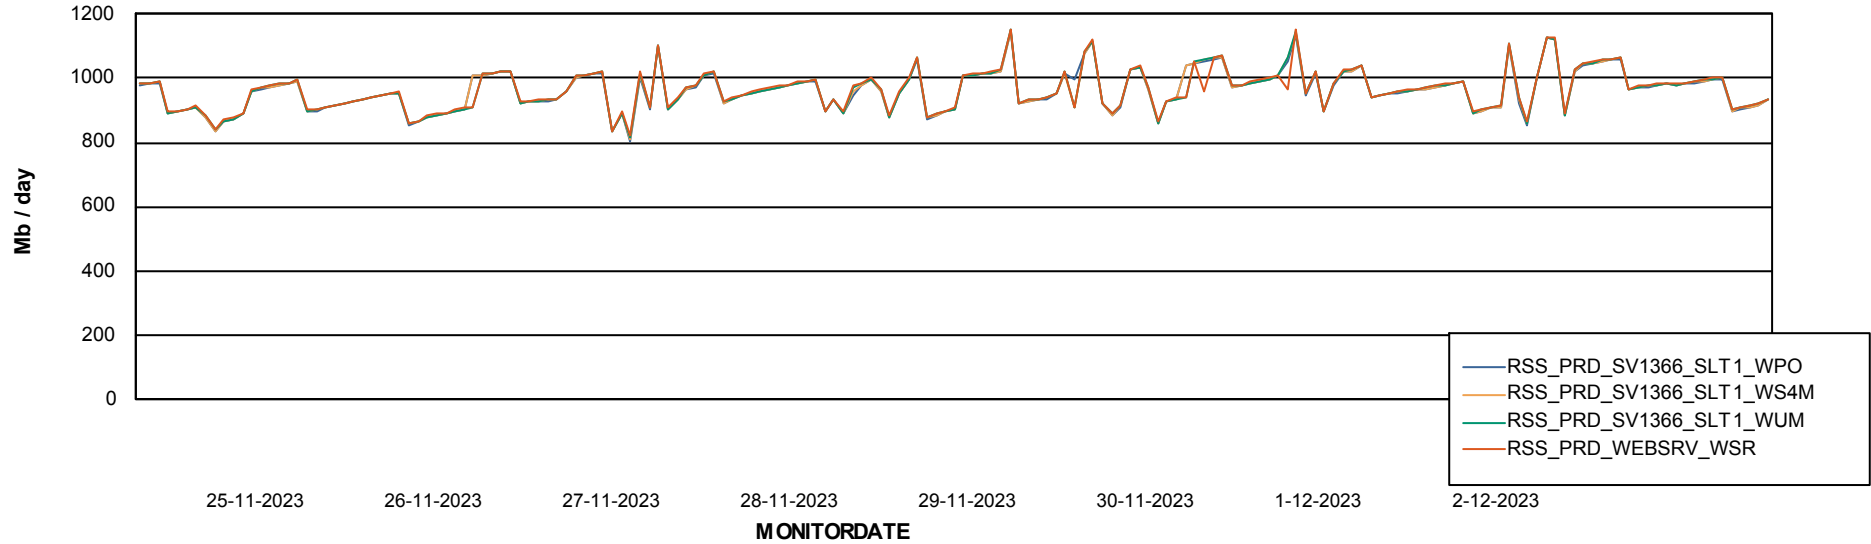

Avg memory used per ABS Server Service

Avg users per day per ABS server

Weekly SLA Customer Report

Customer RSS Production
Database ID 52

ABSSolute Application ReportServer Services

Avg memory used per ReportServer Service

Weekly SLA Customer Report

Customer RSS Production
Database ID 52

ABSSolute Web Component Services

Avg memory used per ABS Web component

Weekly SLA Customer Report

Customer RSS Production
Database ID 52

Disaster per ABS component