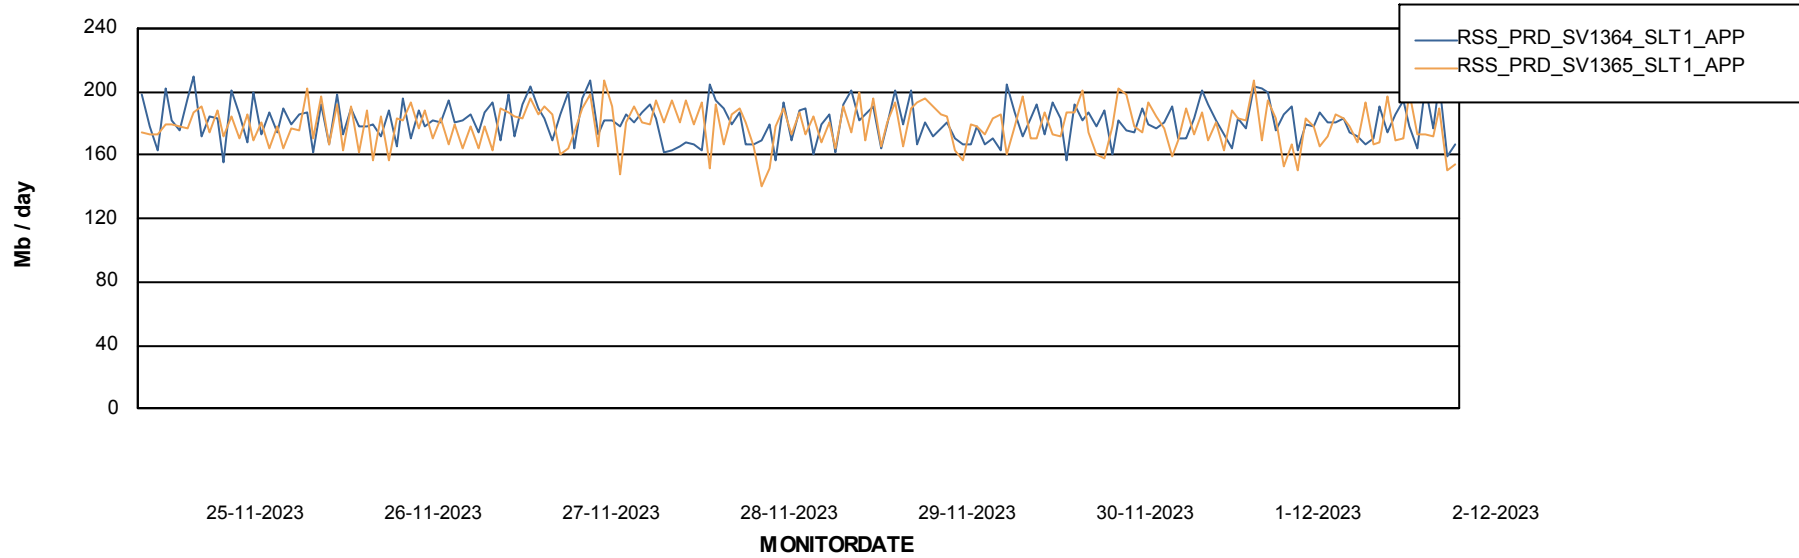

ABSSolute Application Server Services

Avg memory used per ABS Server Service