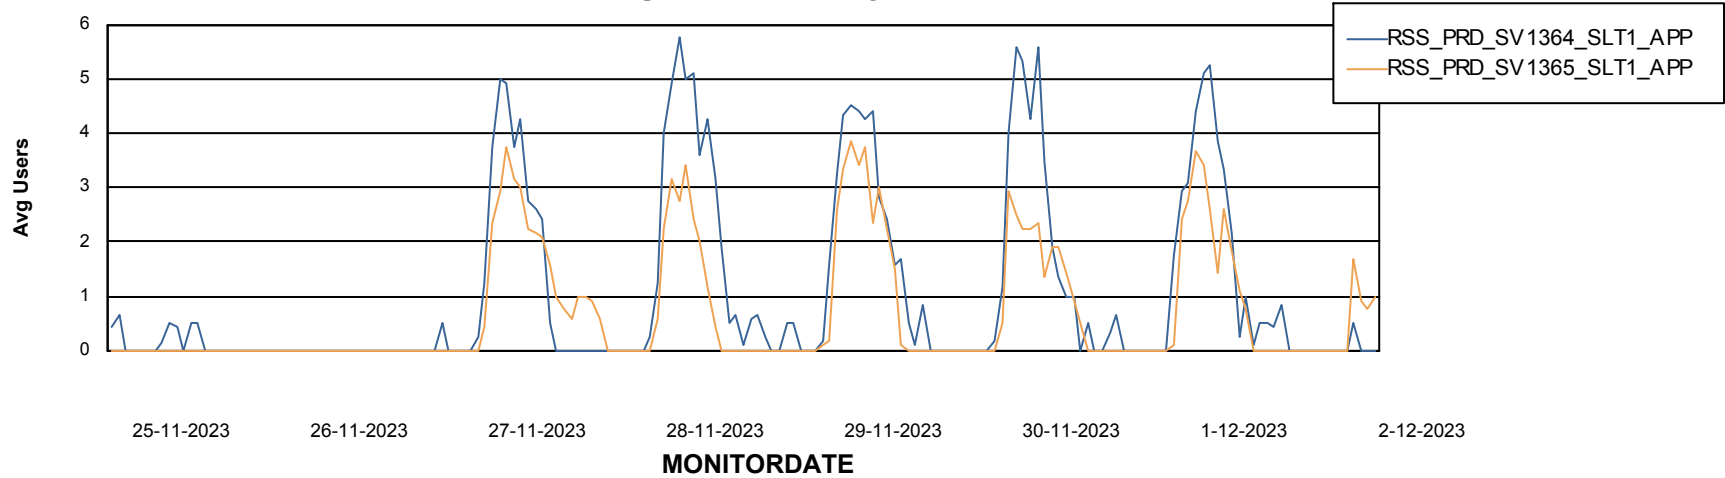

Avg users per day per ABS server