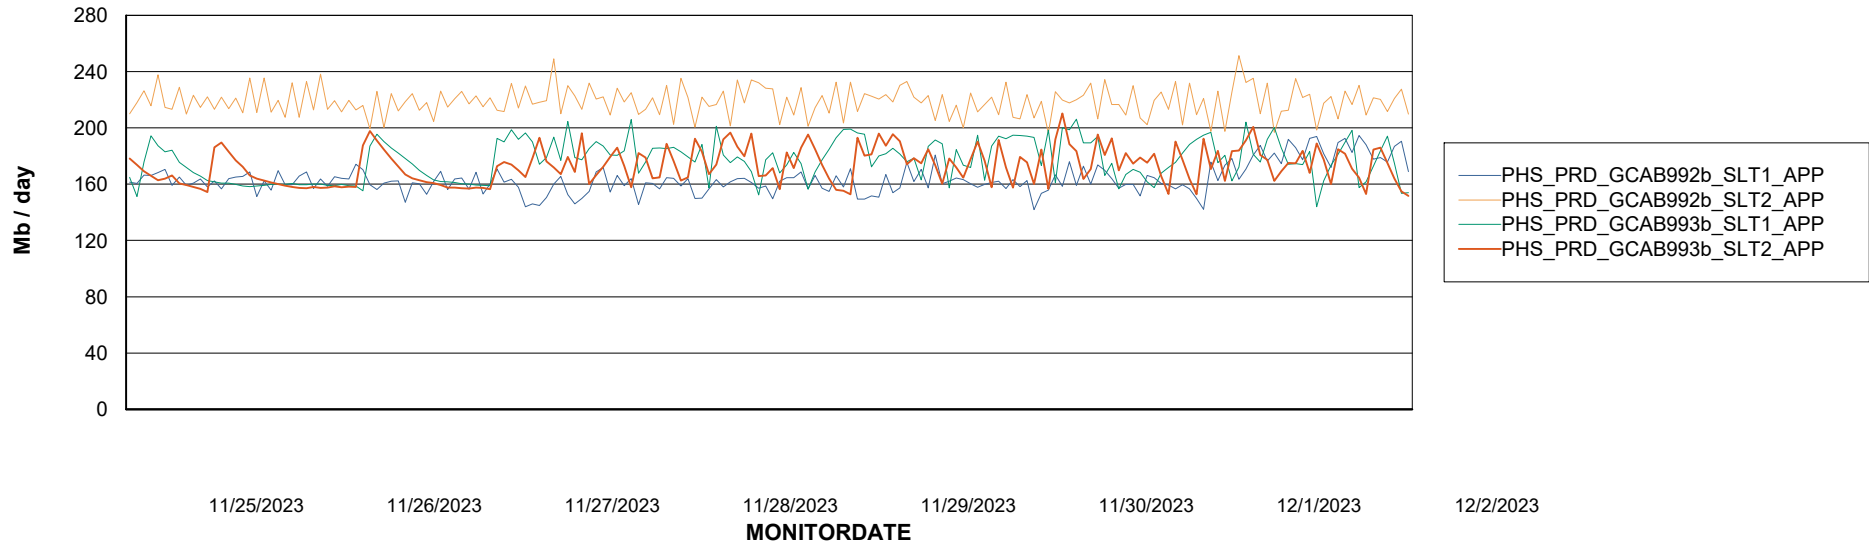

Standby Database Health PHS_Production

Recovery lag for last 7 days

Weekly SLA Customer Report

Customer PHS_Production
Database ID 47

ABSSolute Application Server Services

Avg memory used per ABS Server Service