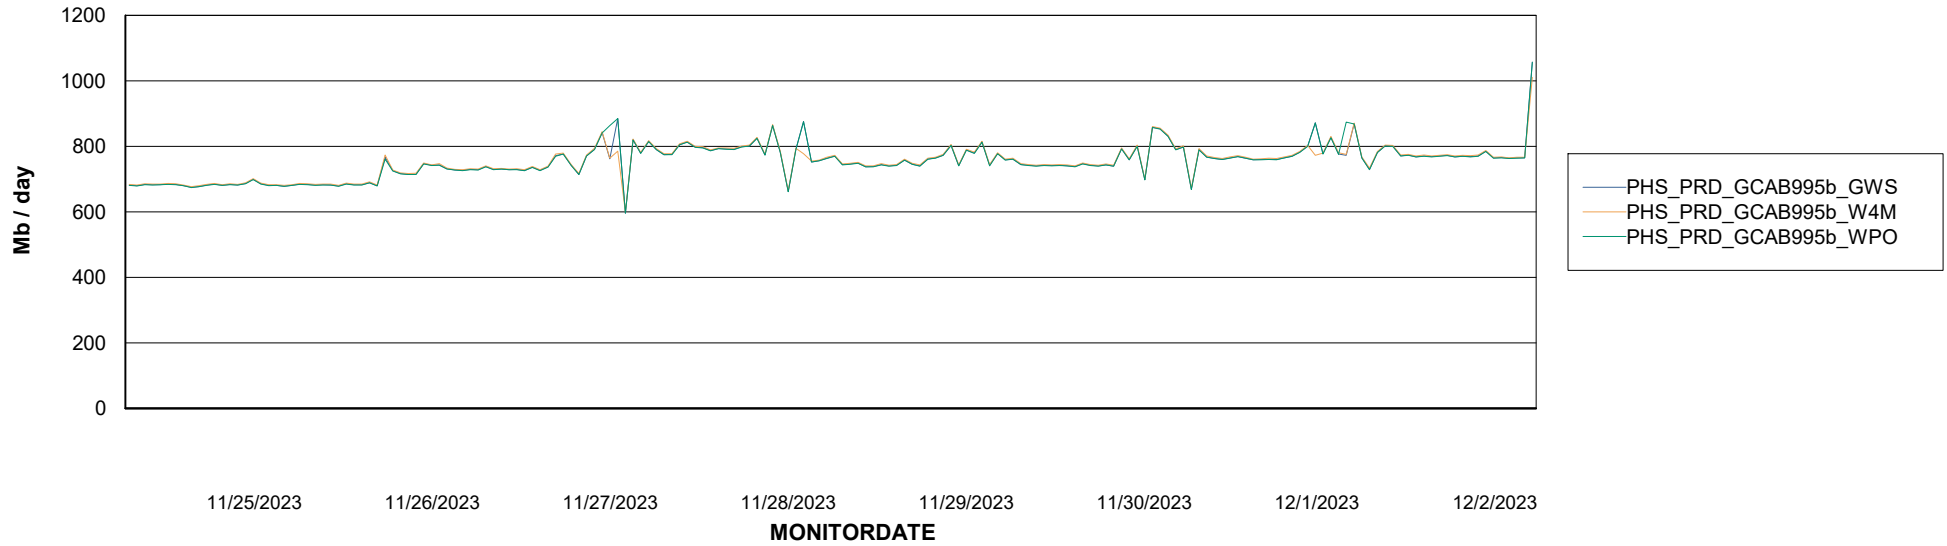

ABSSolute Web Component Services

Avg memory used per ABS Web component