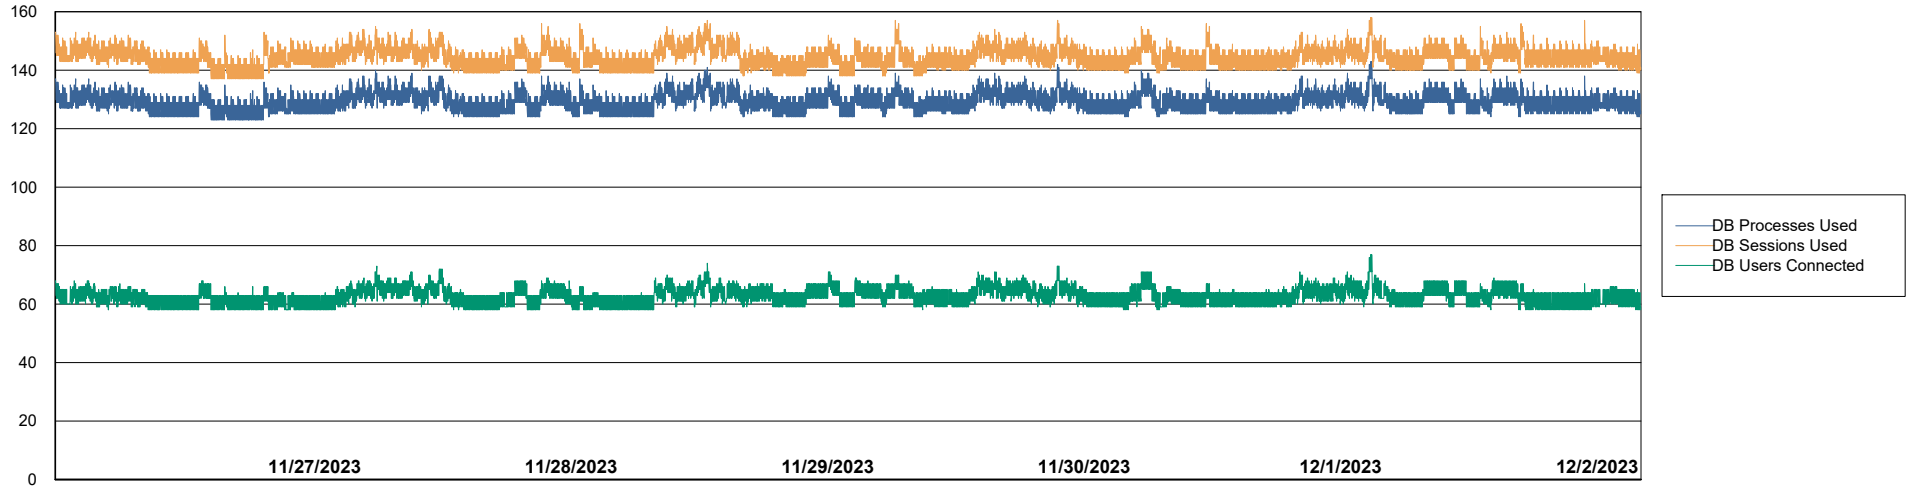

Database Performance PHS_PRD_GCAB992B_ABS1