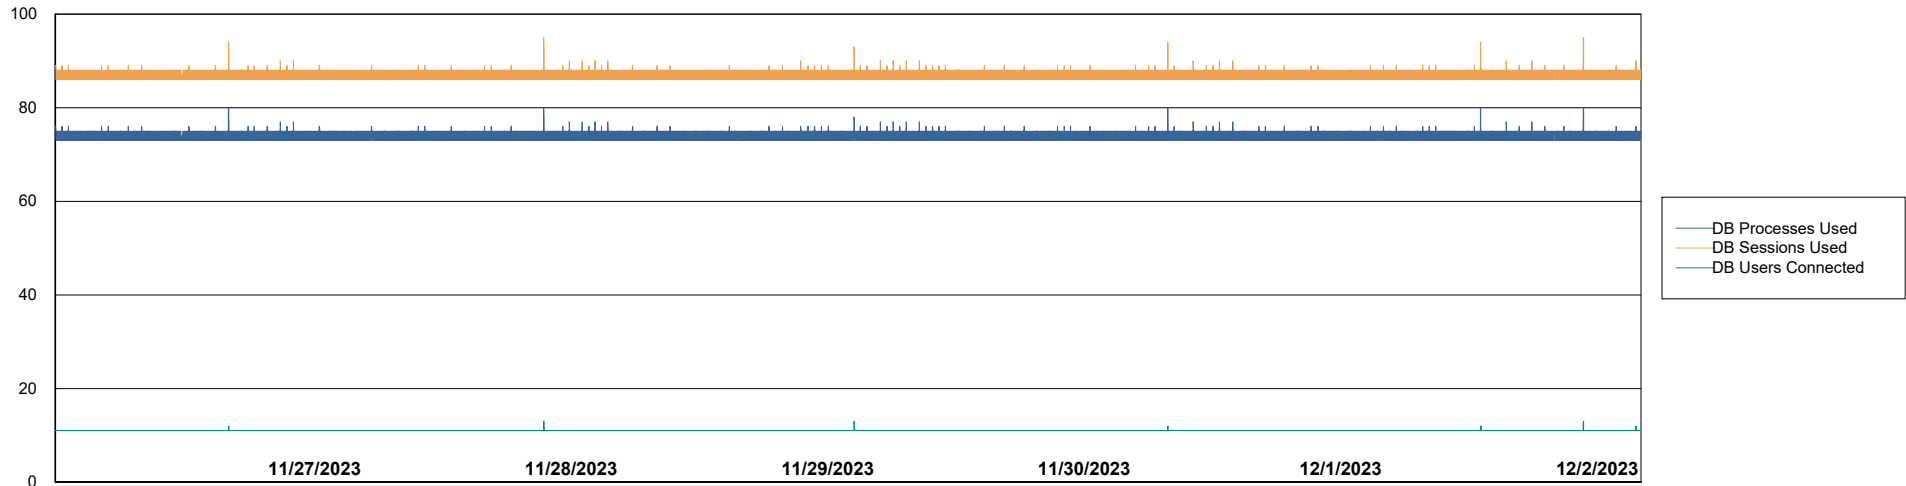

DB Processes Max 1,000

Weekly SLA Customer Report

Customer PHS_Production
Database ID 47

Database Performance PHS_TST_GCAB994B_ABST

Weekly SLA Customer Report

Customer PHS_Production
Database ID 47

DATABASE SIZE PHS_PRD_GCAB992B_ABS1