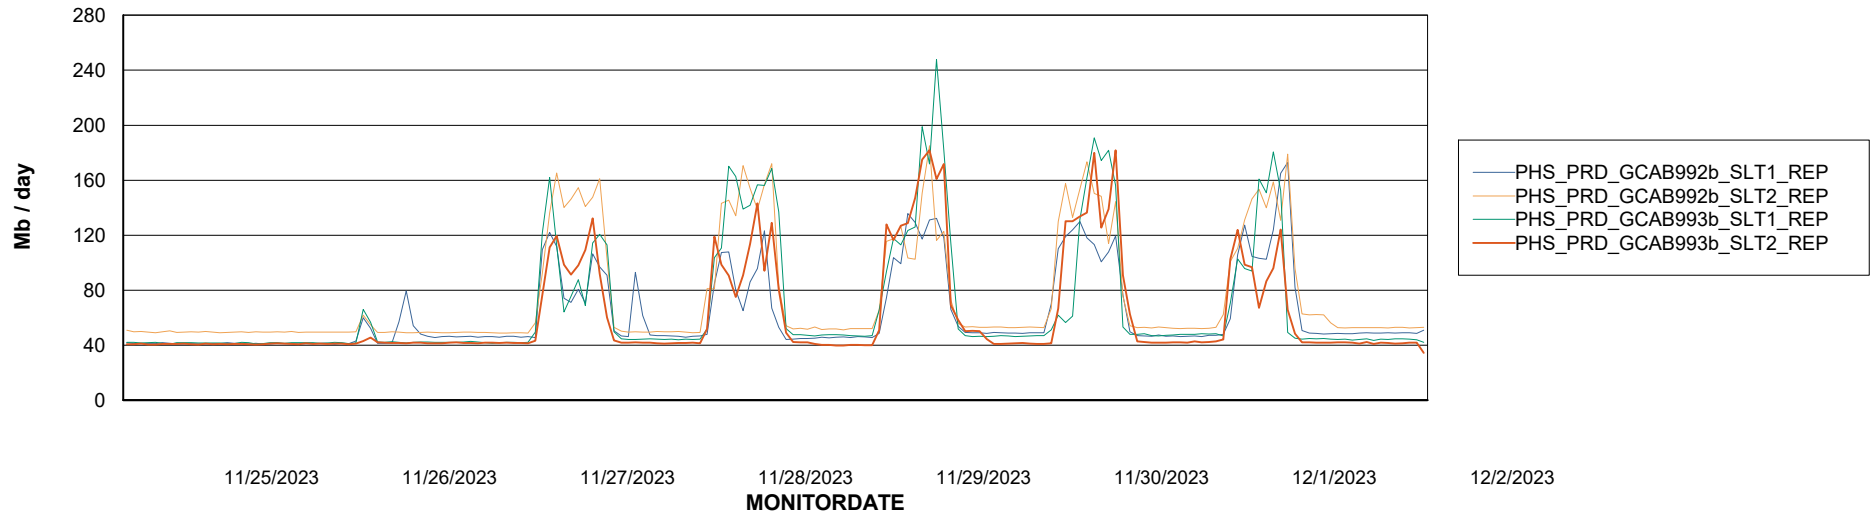

Avg users per day per ABS server

Weekly SLA Customer Report

Customer PHS_Production
Database ID 47

ABSSolute Application ReportServer Services

Avg memory used per ReportServer Service

Weekly SLA Customer Report