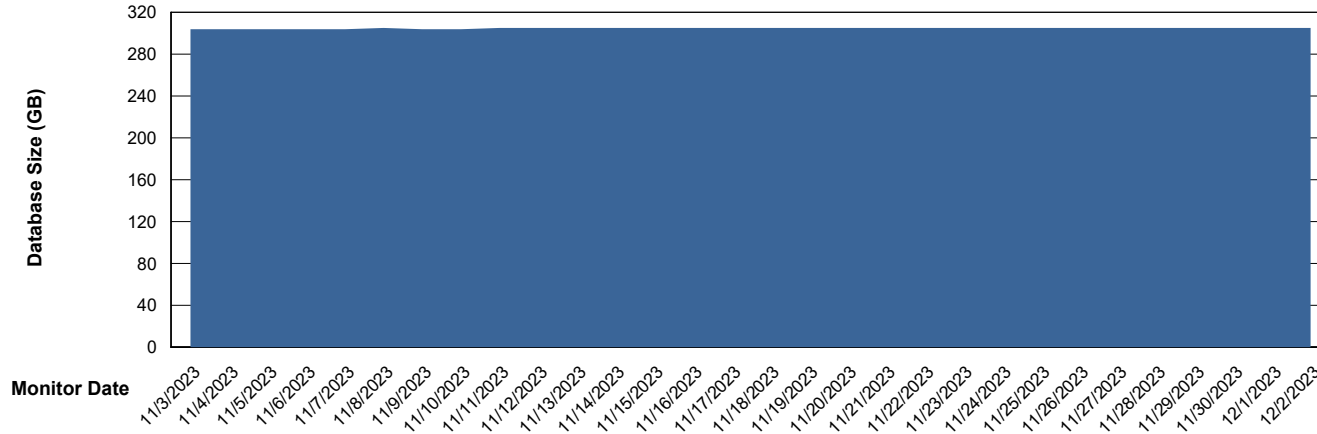

DATABASE SIZE PHS_PRD_GCAB992B_ABS1

Database growth over last month