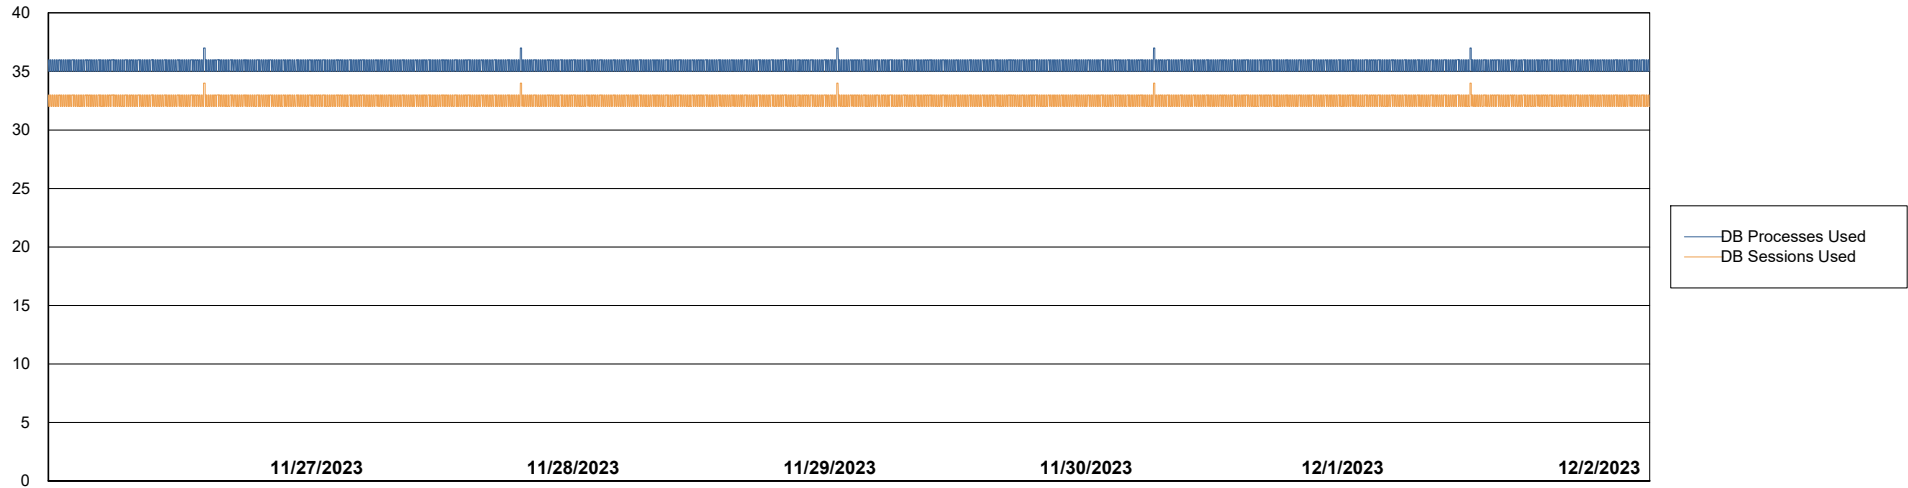

Database Performance PHS_PRD_GCAB993B_HSBABS1

DB Processes Max 1,000