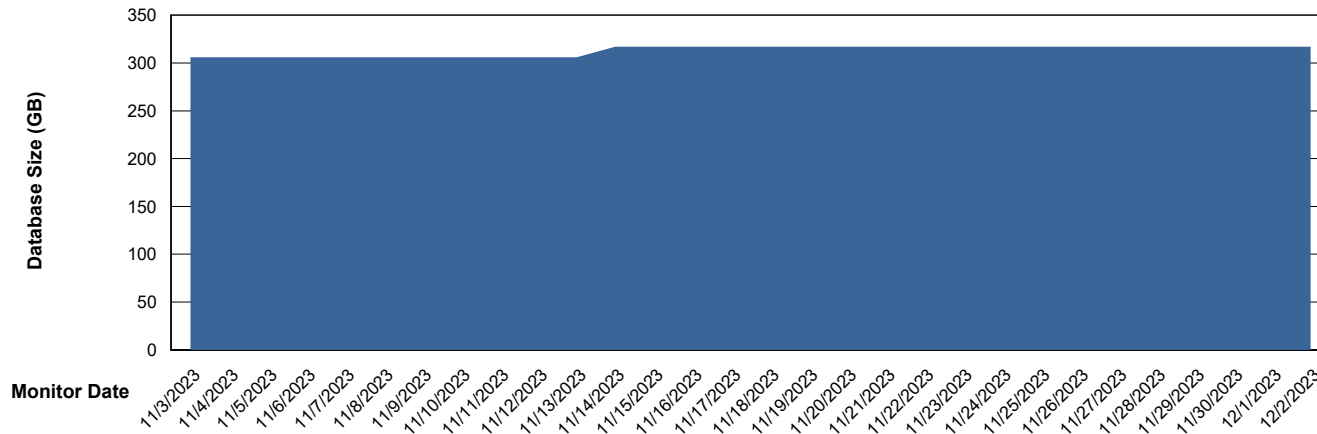

DATABASE SIZE PHS_TST_GCAB994B_ABST

Database growth over last month