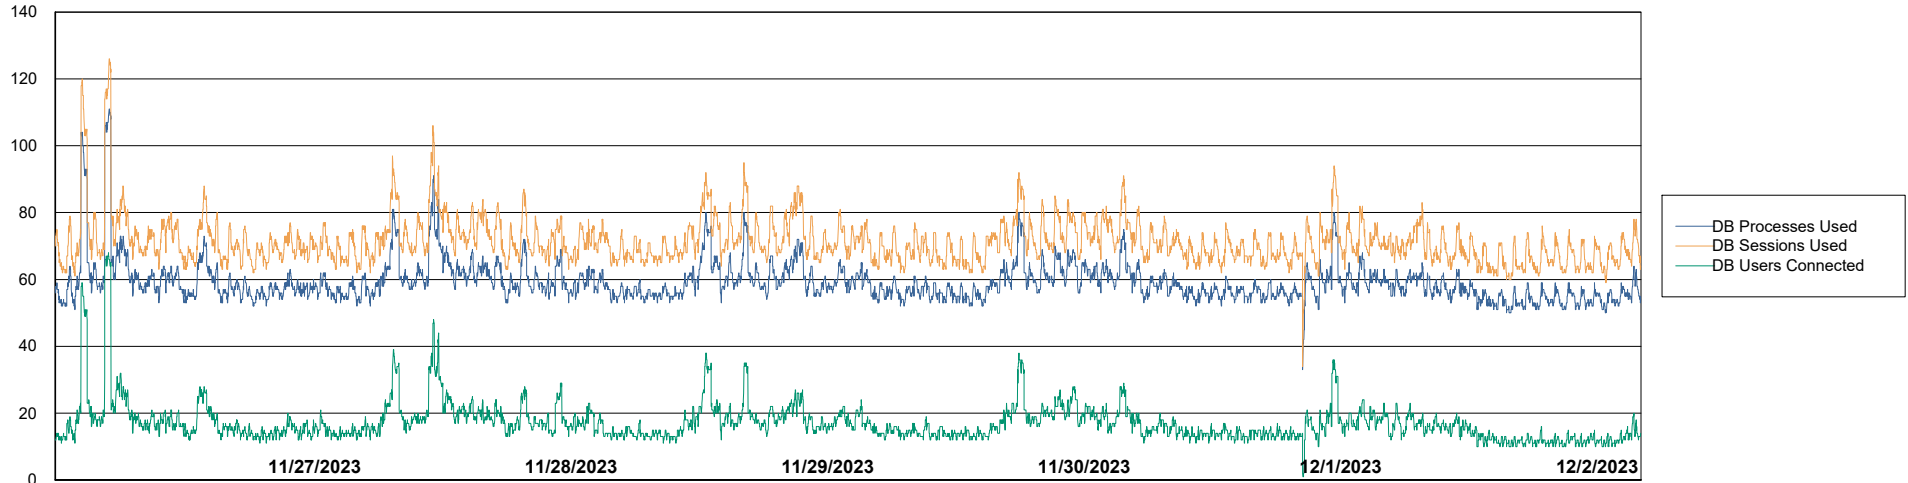

DB Processes Max 300

Weekly SLA Customer Report

Customer NOA_Production (24/7)
Database ID 116

Database Performance NOA_PRD_NOVOBI_ABS1

Weekly SLA Customer Report

Customer NOA_Production (24/7)
Database ID 116