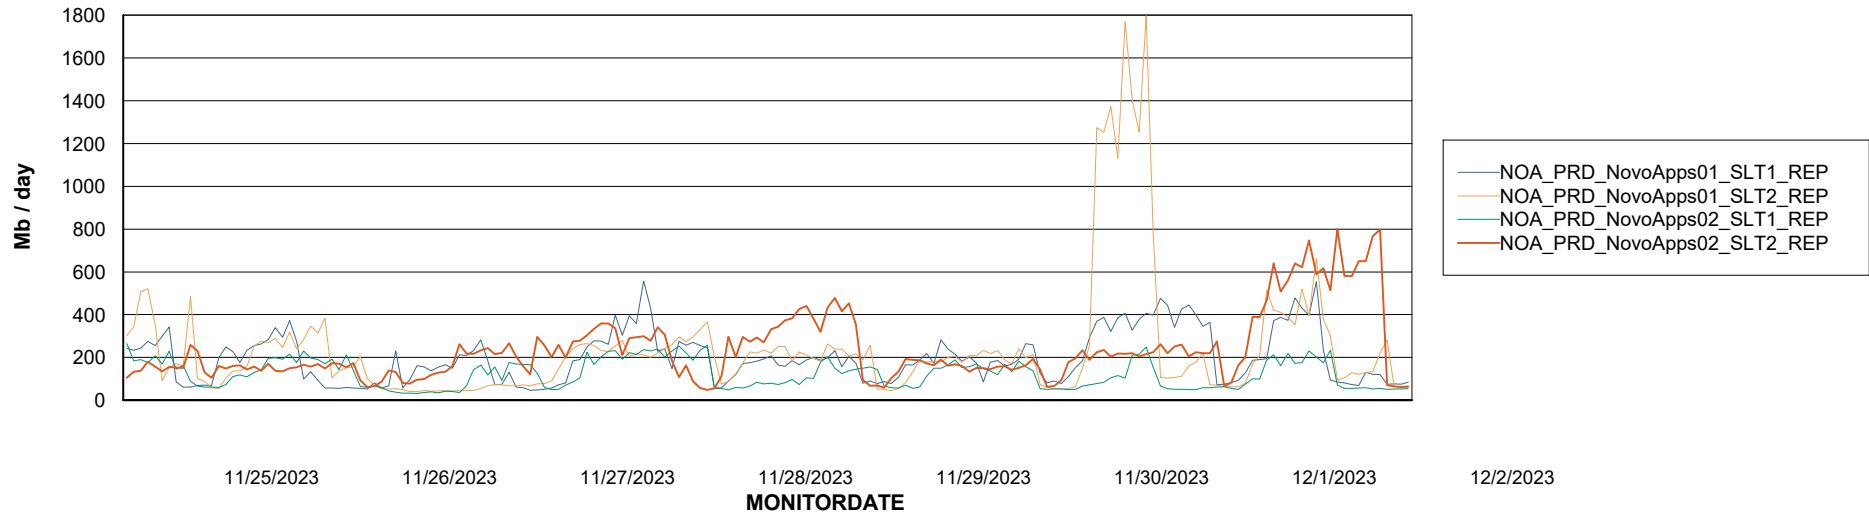

ABSSolute Application ReportServer Services

Avg memory used per ReportServer Service