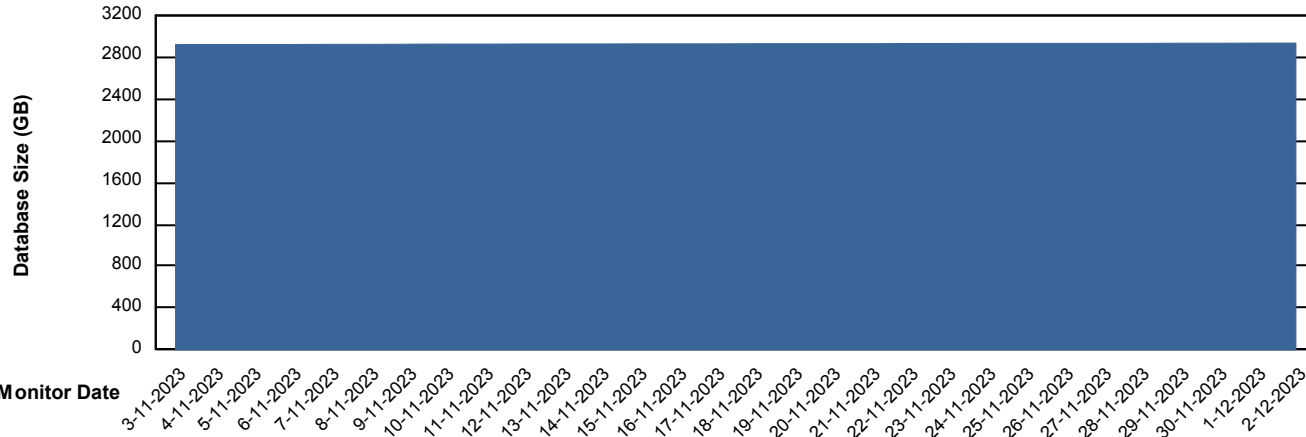

Database growth over last month

Database Tablespace LTS_TEST_CLSABSDB01T_TSTDB

Date	Tablespace Name	Filesize (Gb)	Usedsize (Gb)	Percentage free
2-12-2023	ABSDATA	1,183	1,064	10
	INDEX	2,102	1,861	11
1-12-2023	ABSDATA	1,183	1,064	10
	INDEX	2,102	1,861	11
30-11-2023	ABSDATA	1,183	1,064	10
	INDEX	2,102	1,861	11
29-11-2023	ABSDATA	1,183	1,063	10
	INDEX	2,102	1,861	11
28-11-2023	ABSDATA	1,183	1,063	10
	INDEX	2,102	1,860	11
27-11-2023	ABSDATA	1,183	1,063	10
	INDEX	2,102	1,860	12
26-11-2023	ABSDATA	1,183	1,063	10
	INDEX	2,102	1,860	12