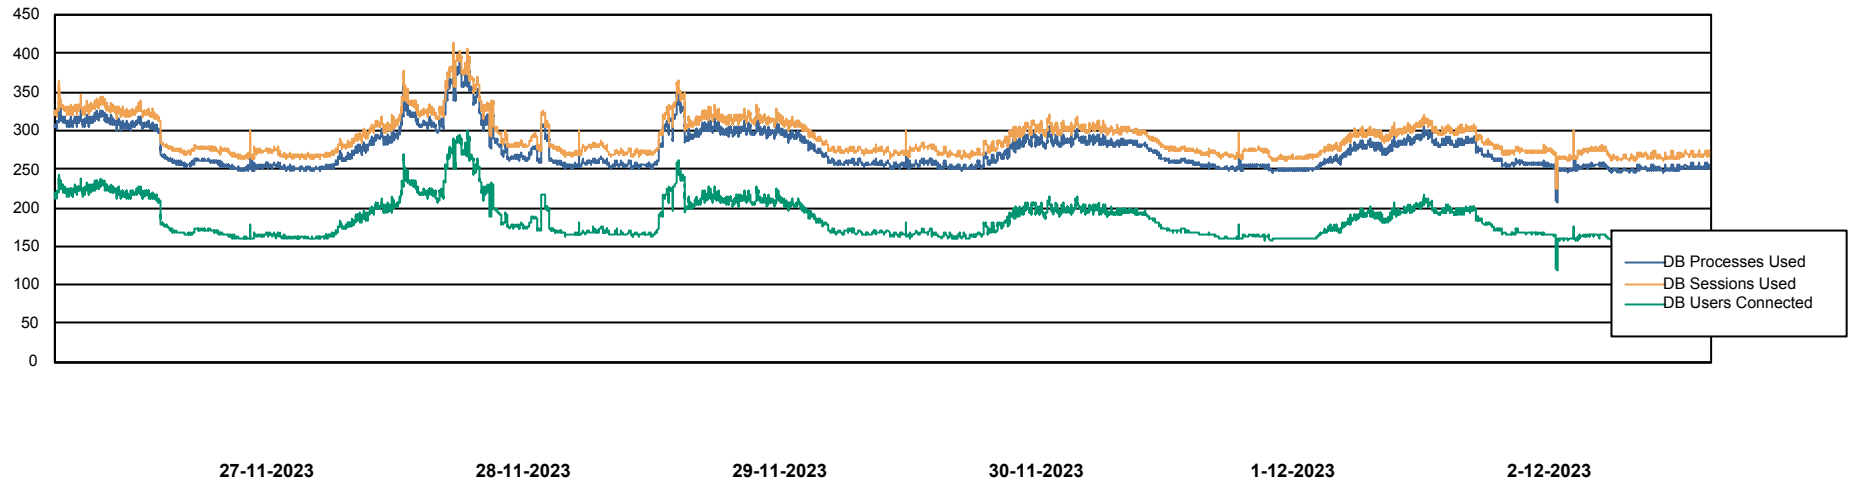

Weekly SLA Customer Report

Customer LTS(CleanLease)_Production
Database ID 126

Database Performance LTS_PROD_CLSABSBI01_BI

Weekly SLA Customer Report

Customer LTS(CleanLease)_Production
Database ID 126

Database Performance LTS_PROD_CLSABSD01_PRDB