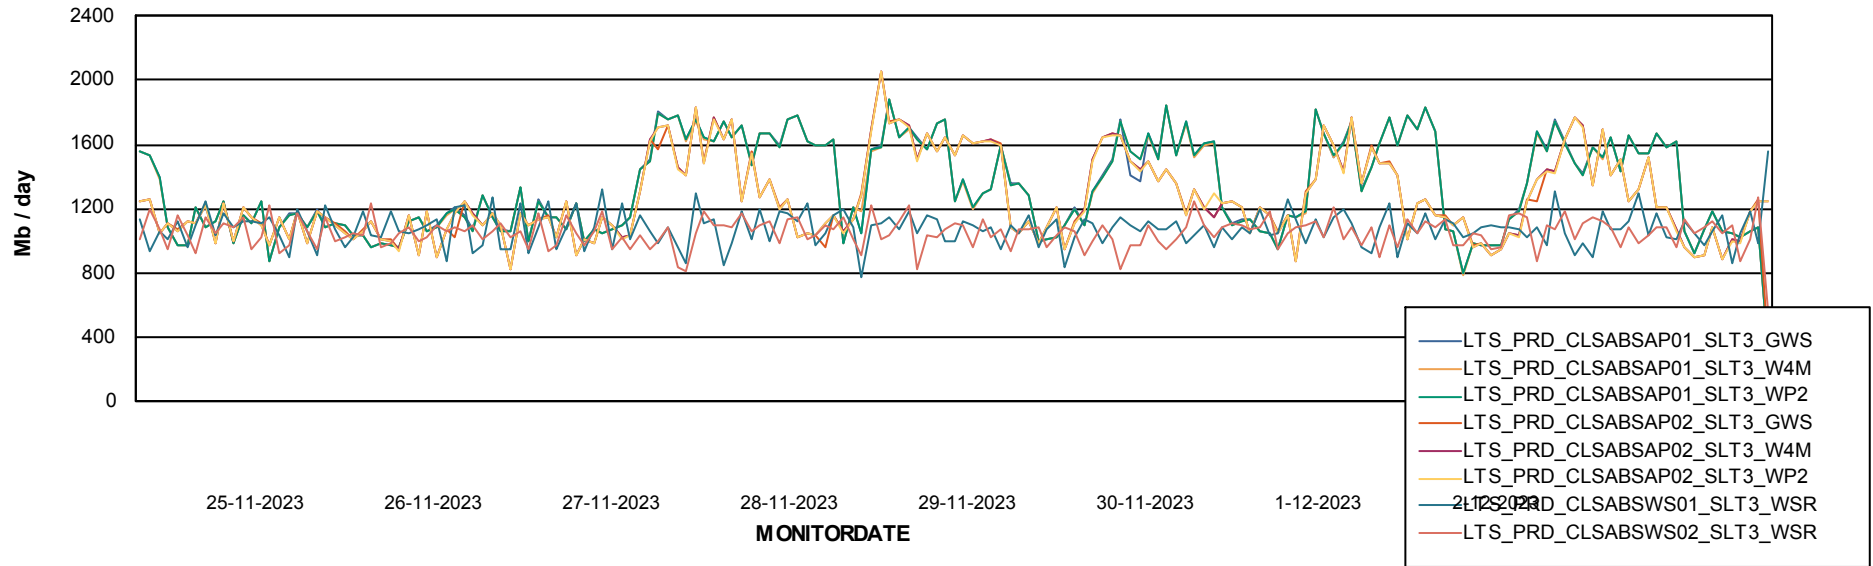

Avg memory used per ReportServer Service

Weekly SLA Customer Report

Customer LTS(CleanLease)_Production
Database ID 126

ABSolute Web Component Services

Avg memory used per ABS Web component

Weekly SLA Customer Report