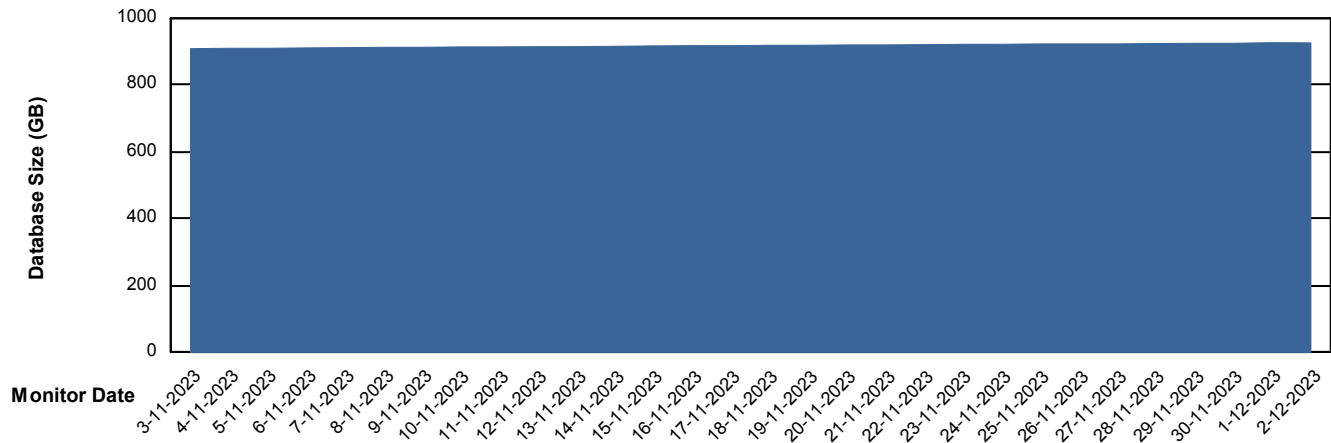

Customer LTS(CleanLease)_Production
Database ID 126

DATABASE SIZE LTS_PROD_CLSABSBI01_BI

Database growth over last month

DATABASE SIZE LTS_PROD_CLSABSDB01_PRDB

Database growth over last month

Weekly SLA Customer Report