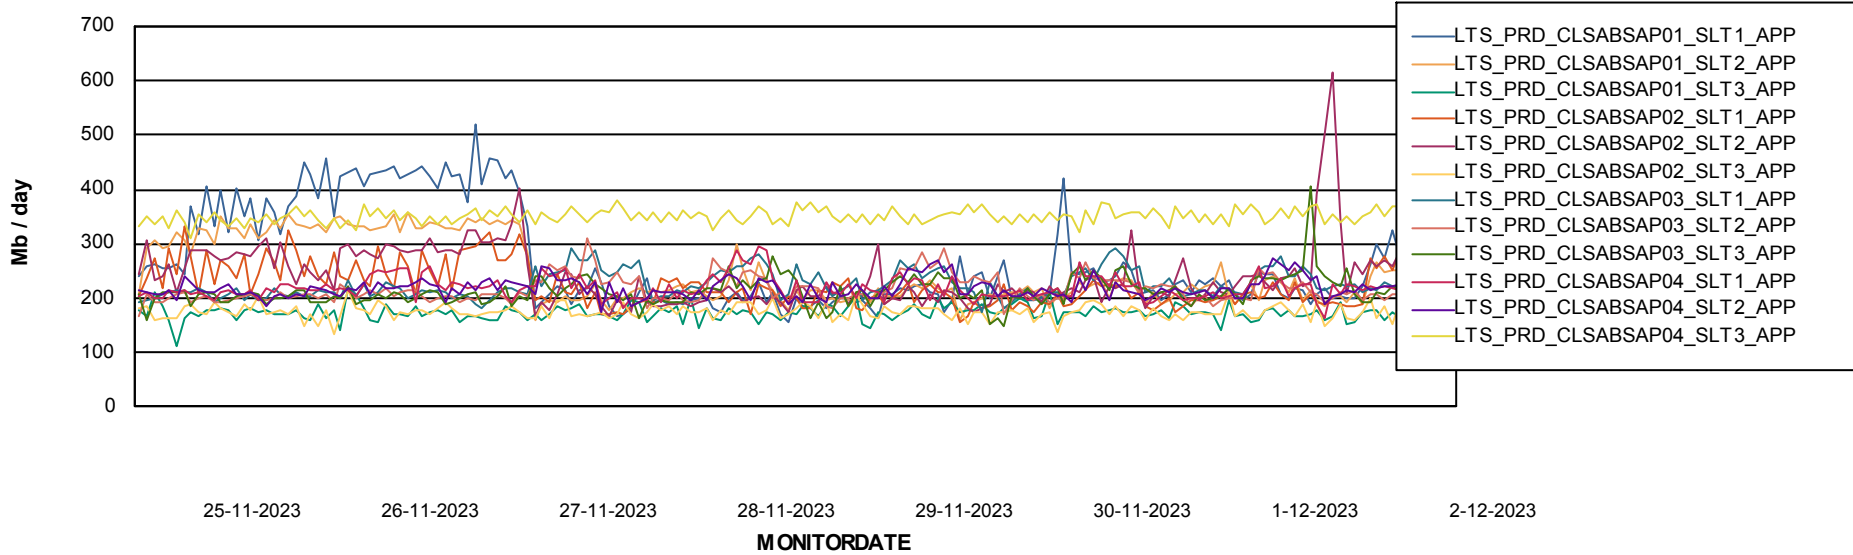

ABSSolute Application Server Services

Avg memory used per ABS Server Service