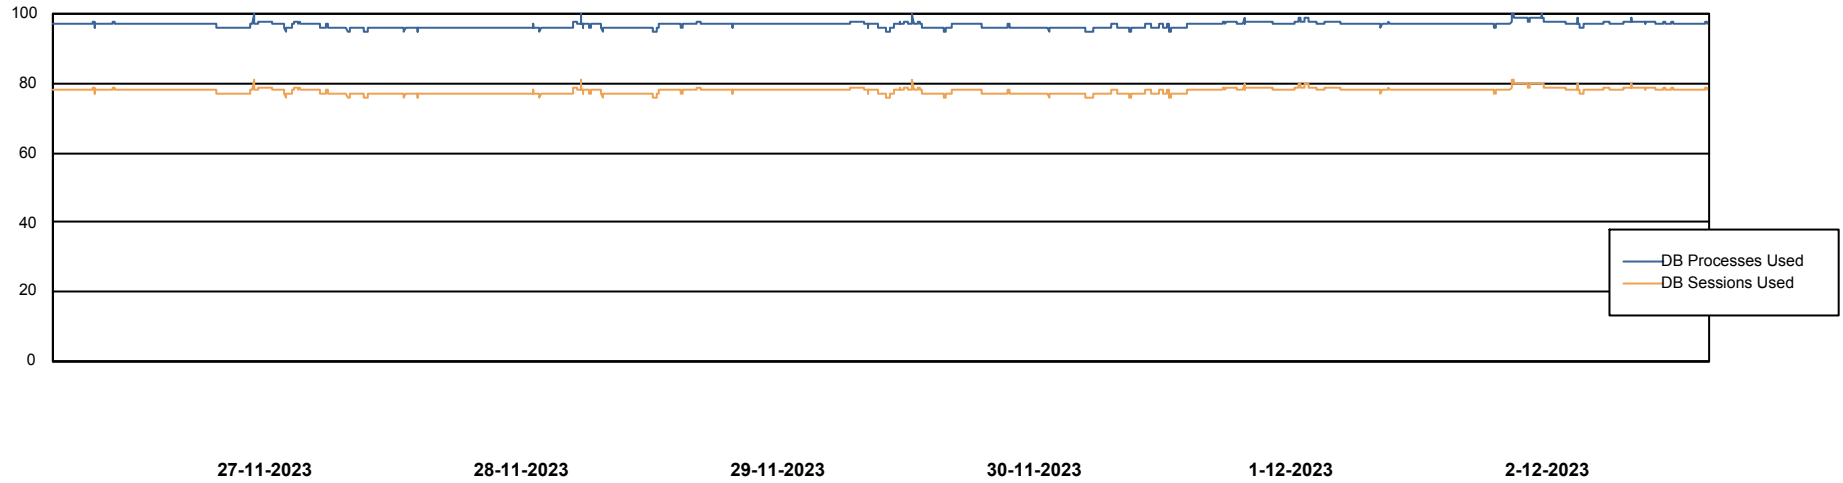

Database Performance LTS_PROD_CLSABSDB02_SBDB

DB Processes Max 4
DB Processes Max 0
DB Processes Max 1,000