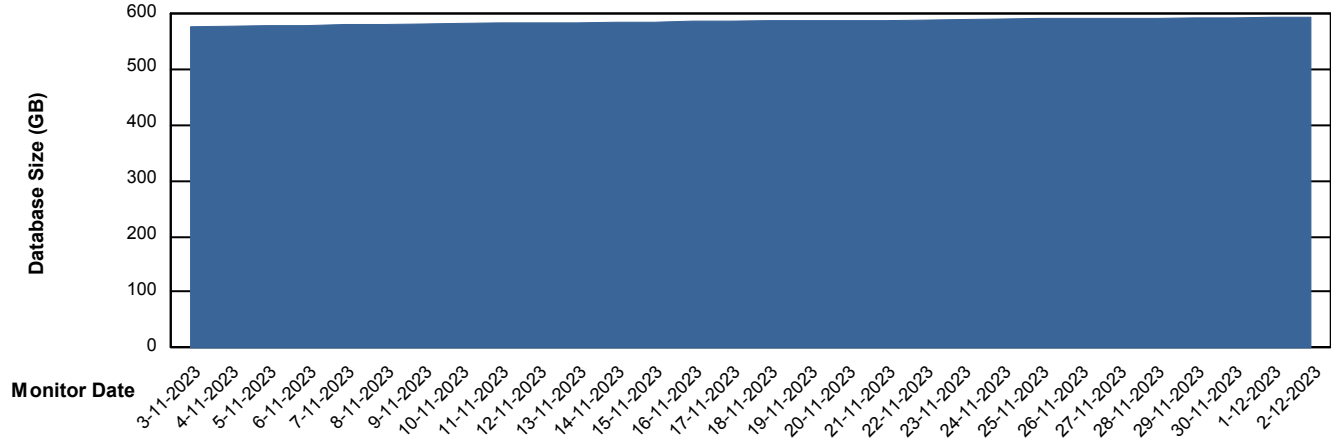

DATABASE SIZE LTS_PROD_CLSABSBI01_BI

Database growth over last month