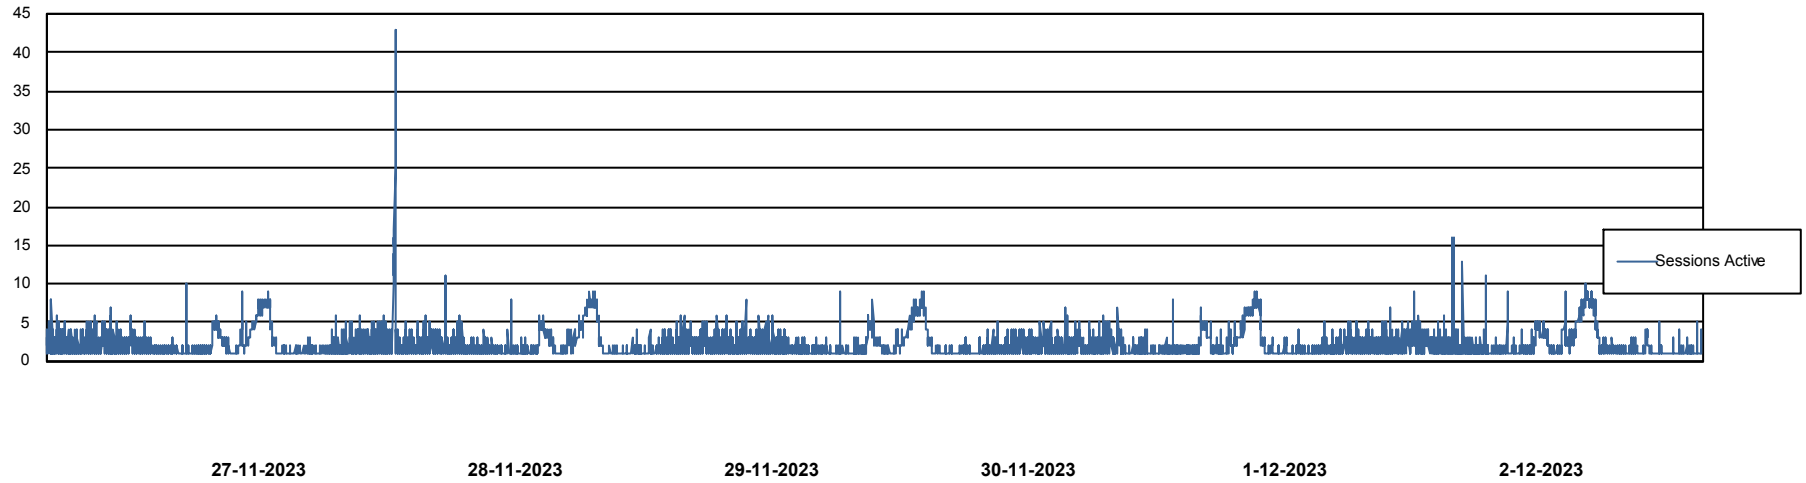

Weekly SLA Customer Report

Customer LTS(CleanLease)_Production
Database ID 126

Database Performance LTS_PROD_CLSABSBI01_BI

Weekly SLA Customer Report

Customer LTS(CleanLease)_Production
Database ID 126

Database Performance LTS_PROD_CLSABSD01_PRDB