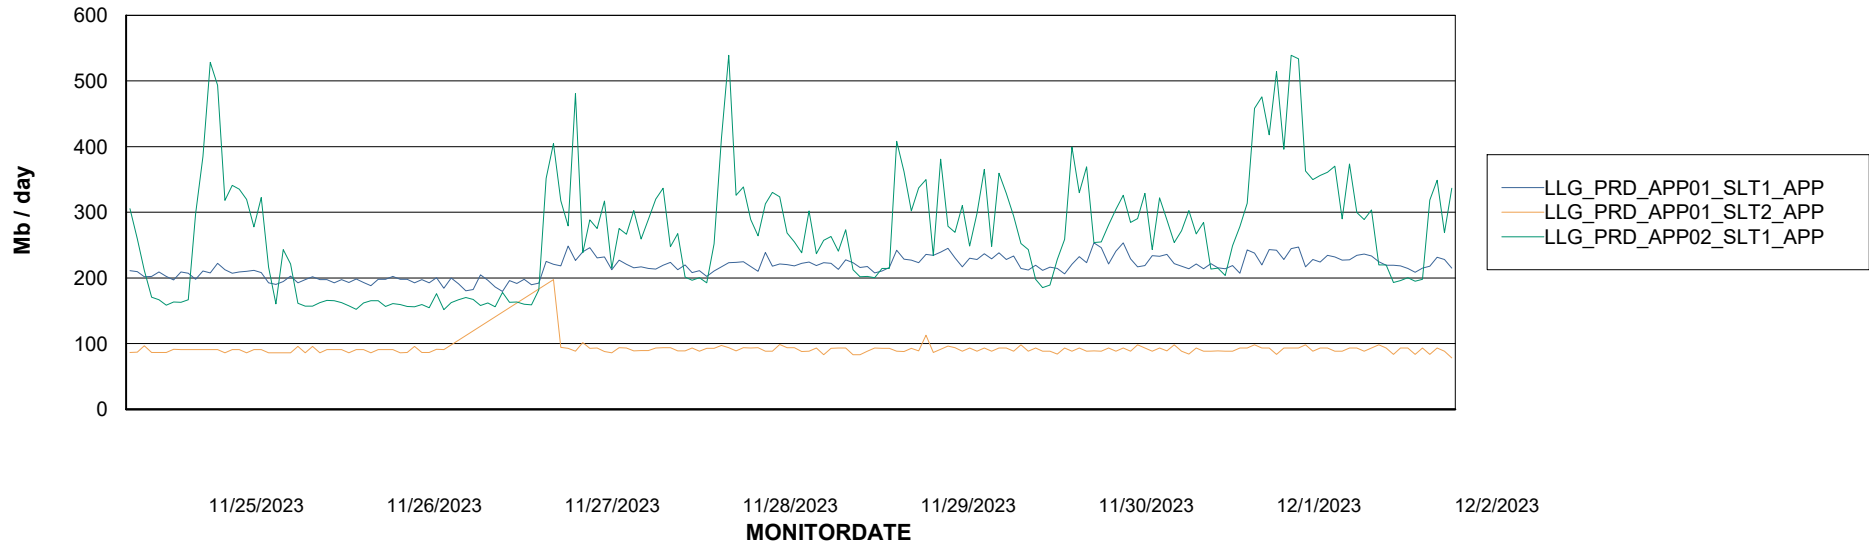

ABSSolute Application Server Services

Avg memory used per ABS Server Service