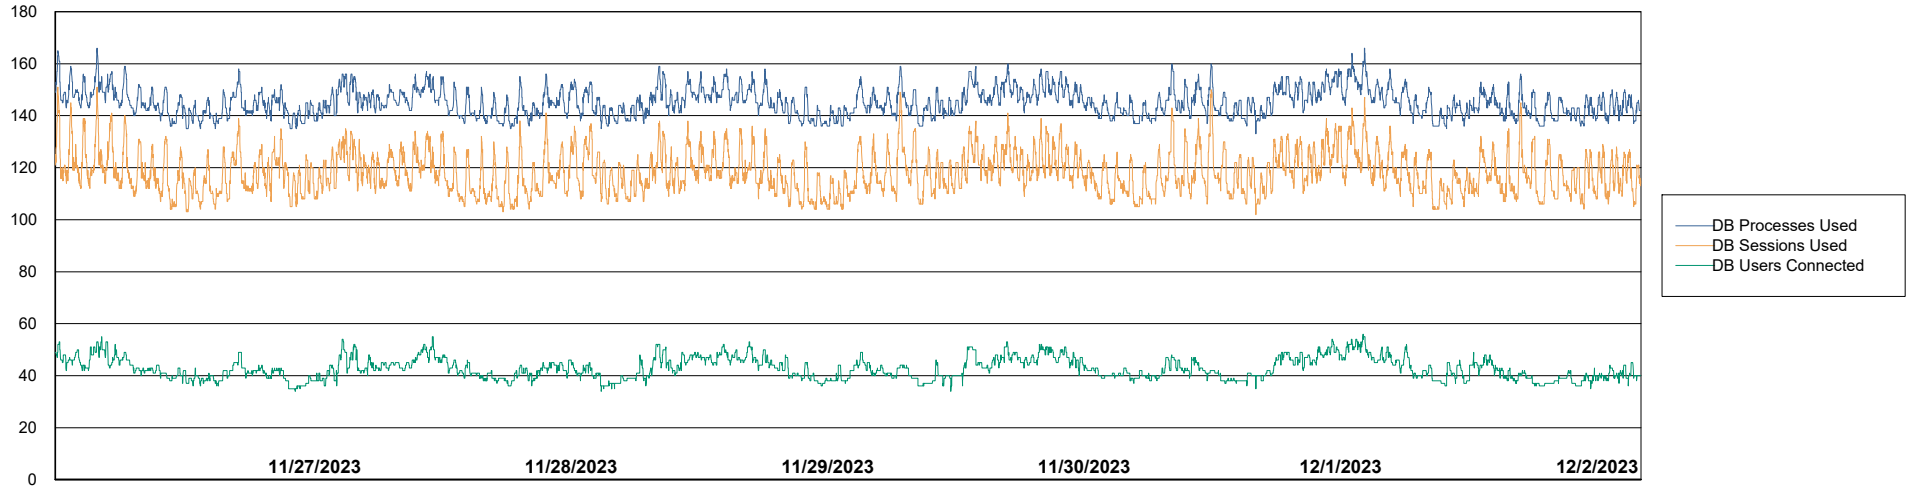

Database Performance LIGDB_Production