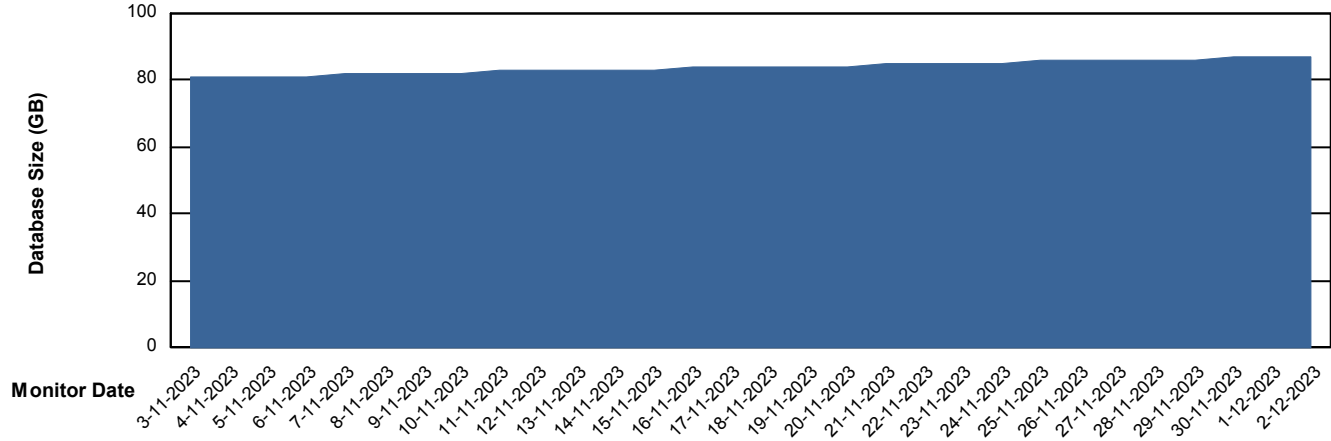

DATABASE SIZE KLHDB_BI

Database growth over last month