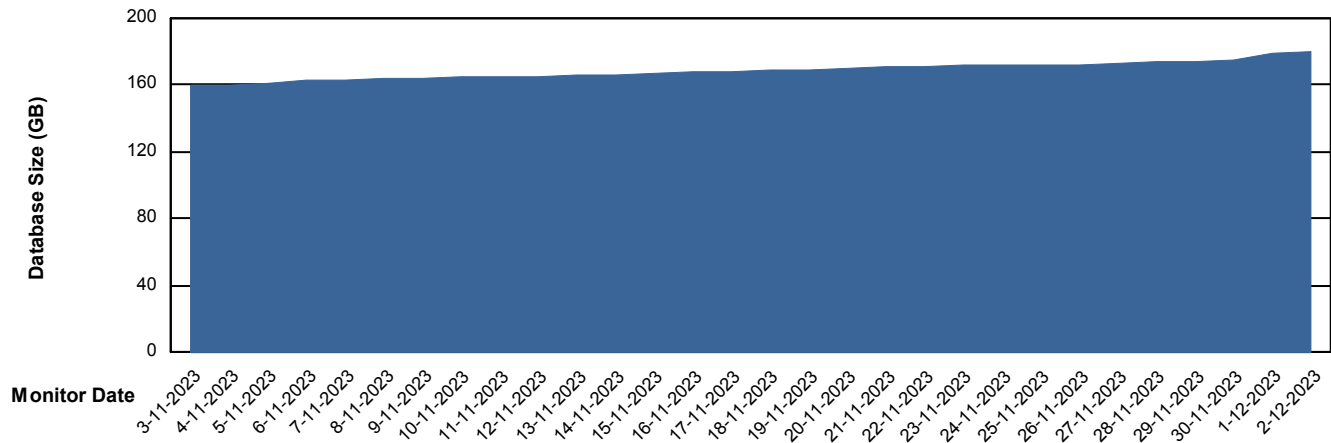

DATABASE SIZE KLHDB_Production

Database growth over last month