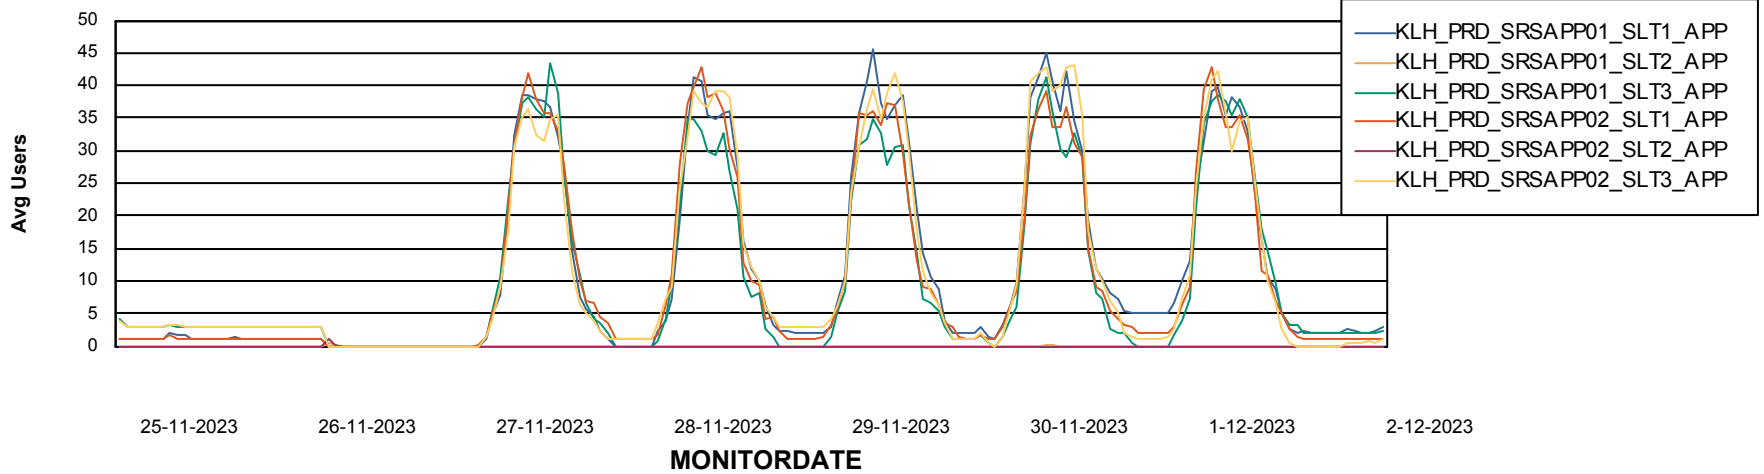

Avg users per day per ABS server