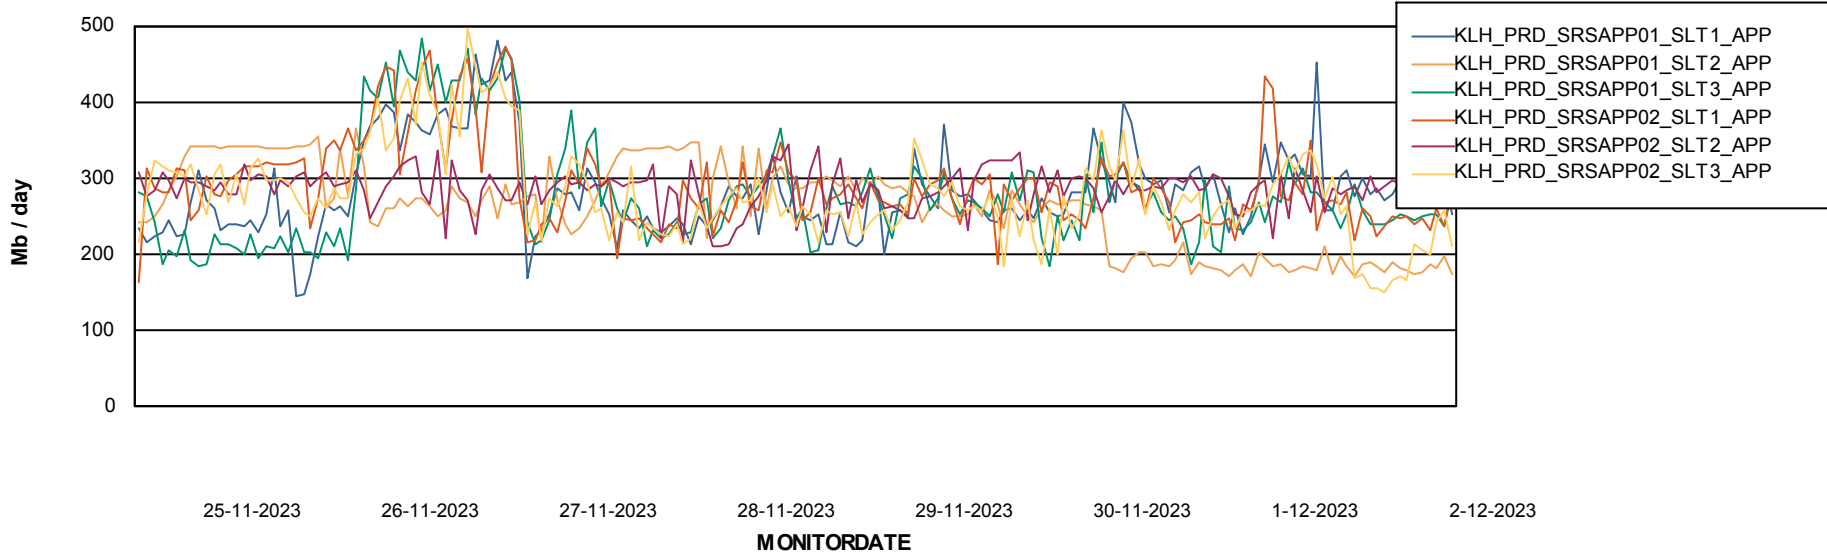

ABSSolute Application Server Services

Avg memory used per ABS Server Service