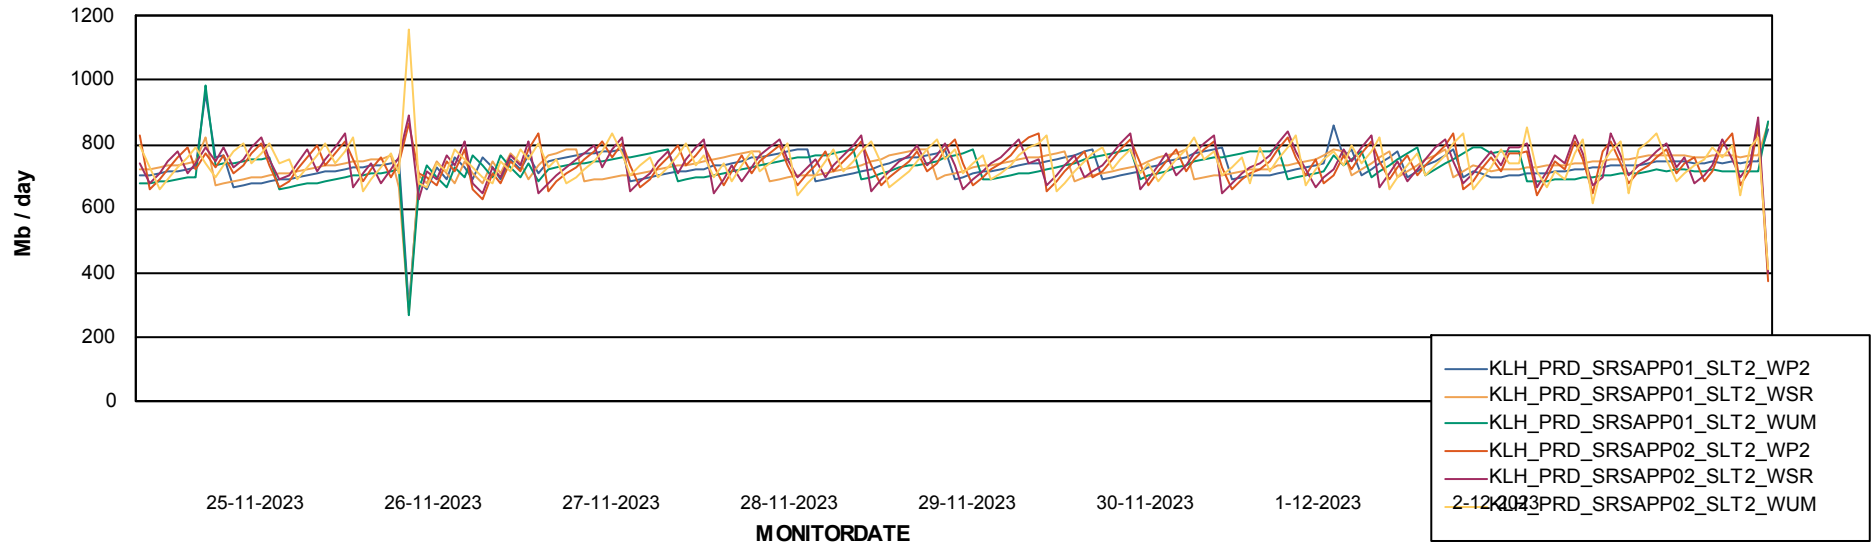

ABSSolute Web Component Services

Avg memory used per ABS Web component