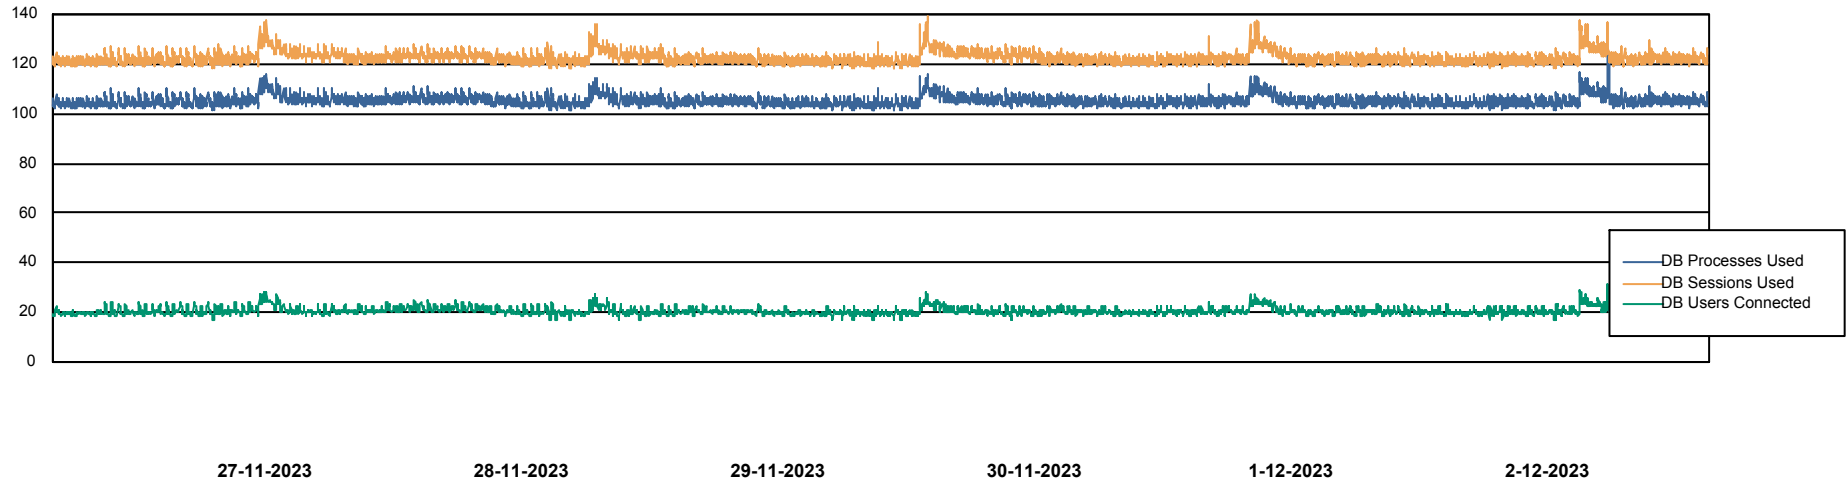

Database Performance KLHDB_BI