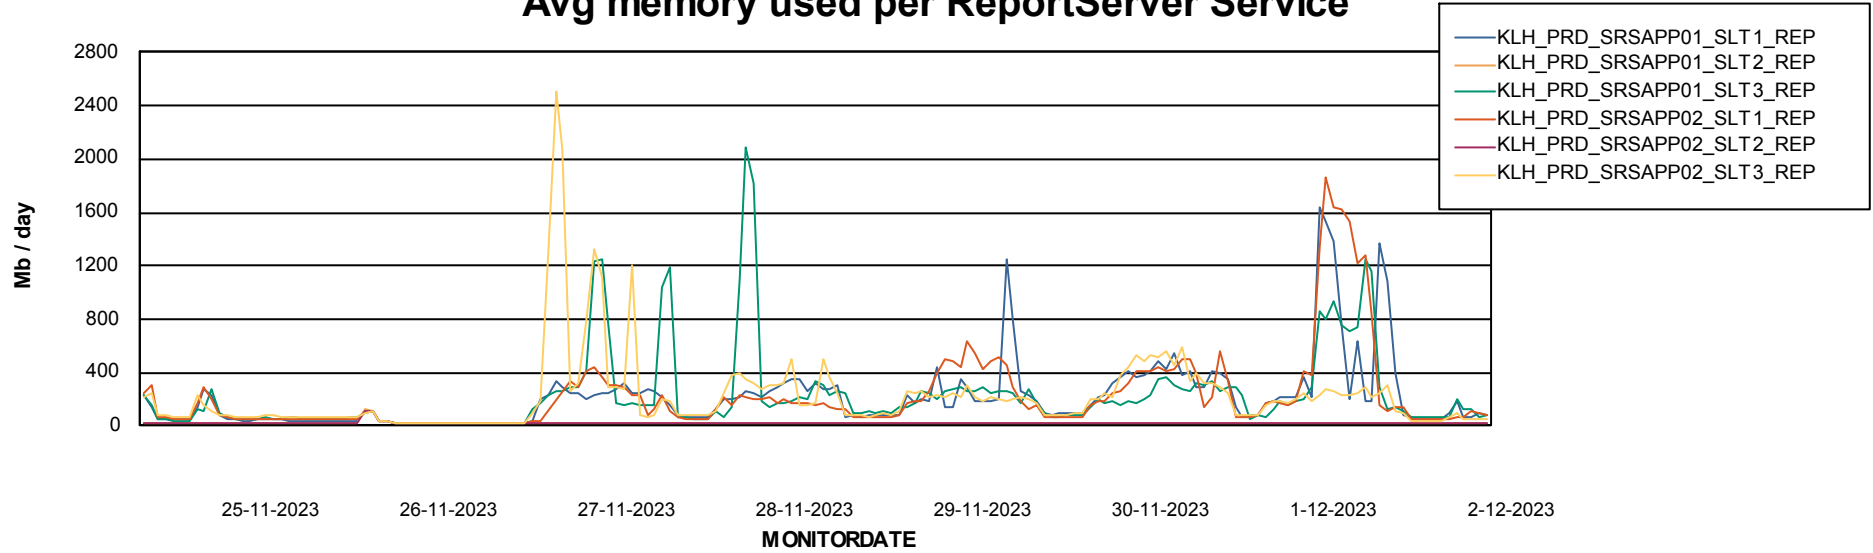

ABSSolute Application ReportServer Services

Avg memory used per ReportServer Service