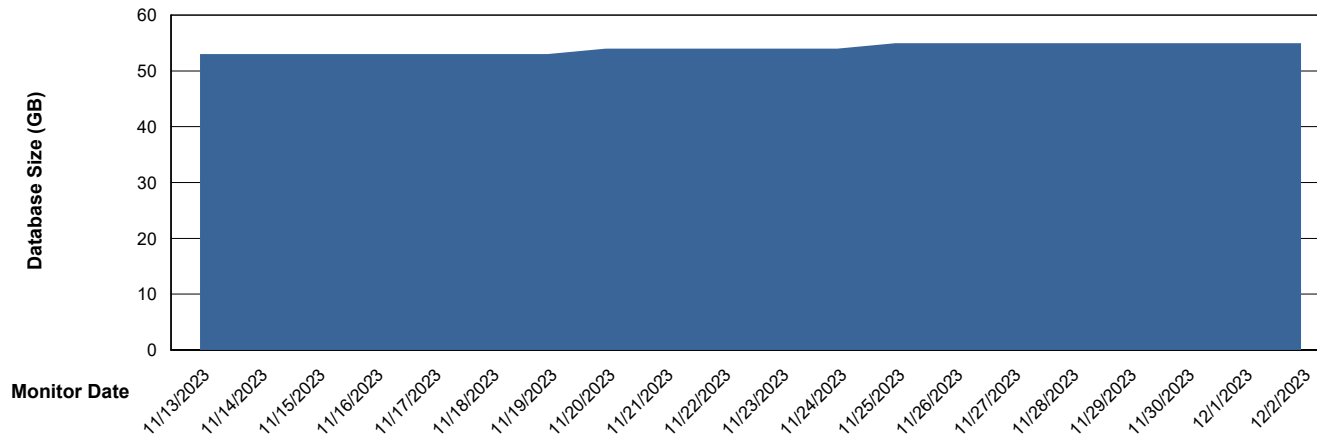

Weekly SLA Customer Report

Customer KBR_Production
Database ID 117

Database Performance KBR_PRD_DB-SRV2_HSBABS1

DB Processes Max 1,000

Weekly SLA Customer Report

Customer KBR_Production
Database ID 117

DATABASE SIZE KBR_PRD_BI-DBSRV_ABS1

Database growth over last month

DATABASE SIZE KBR_PRD_DB-SRV1_ABS1

Database growth over last month

Weekly SLA Customer Report

Customer KBR_Production
Database ID 117

Database Tablespace KBR_PRD_BI-DBSRV_ABS1