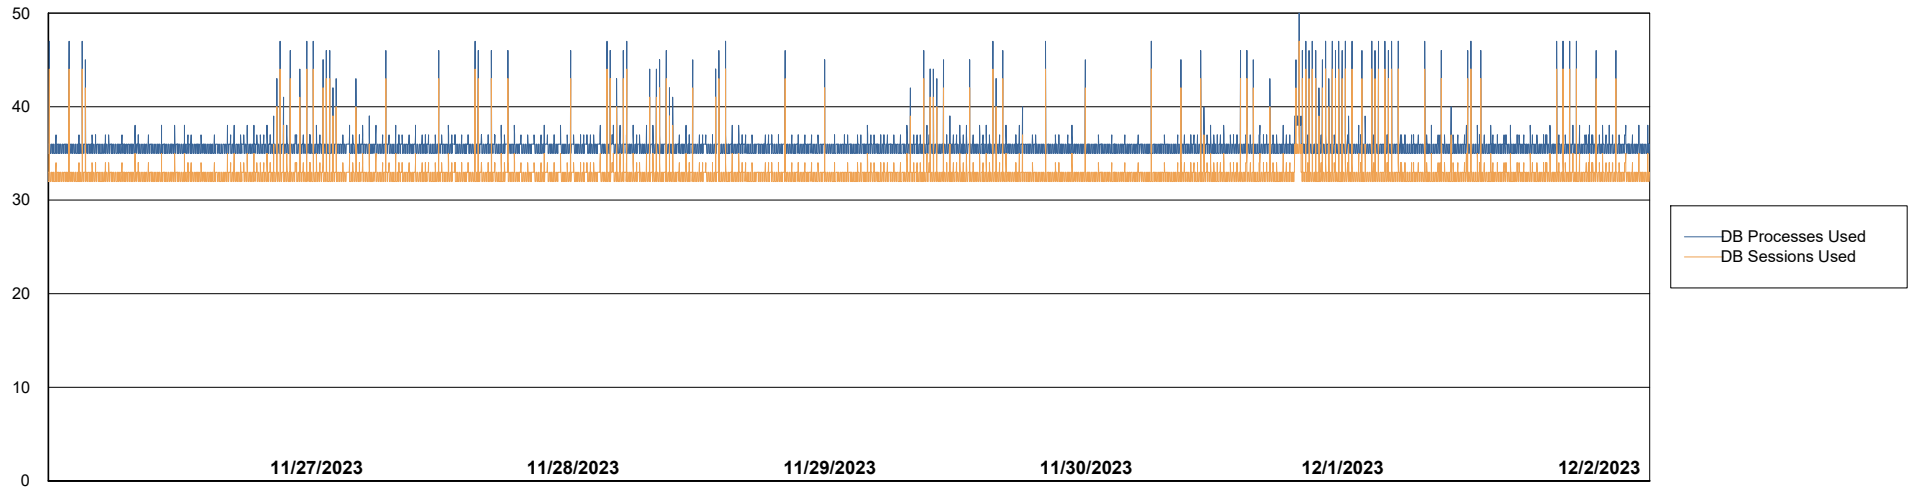

Database Performance KBR_PRD_DB-SRV2_HSBABS1

DB Processes Max 1,000