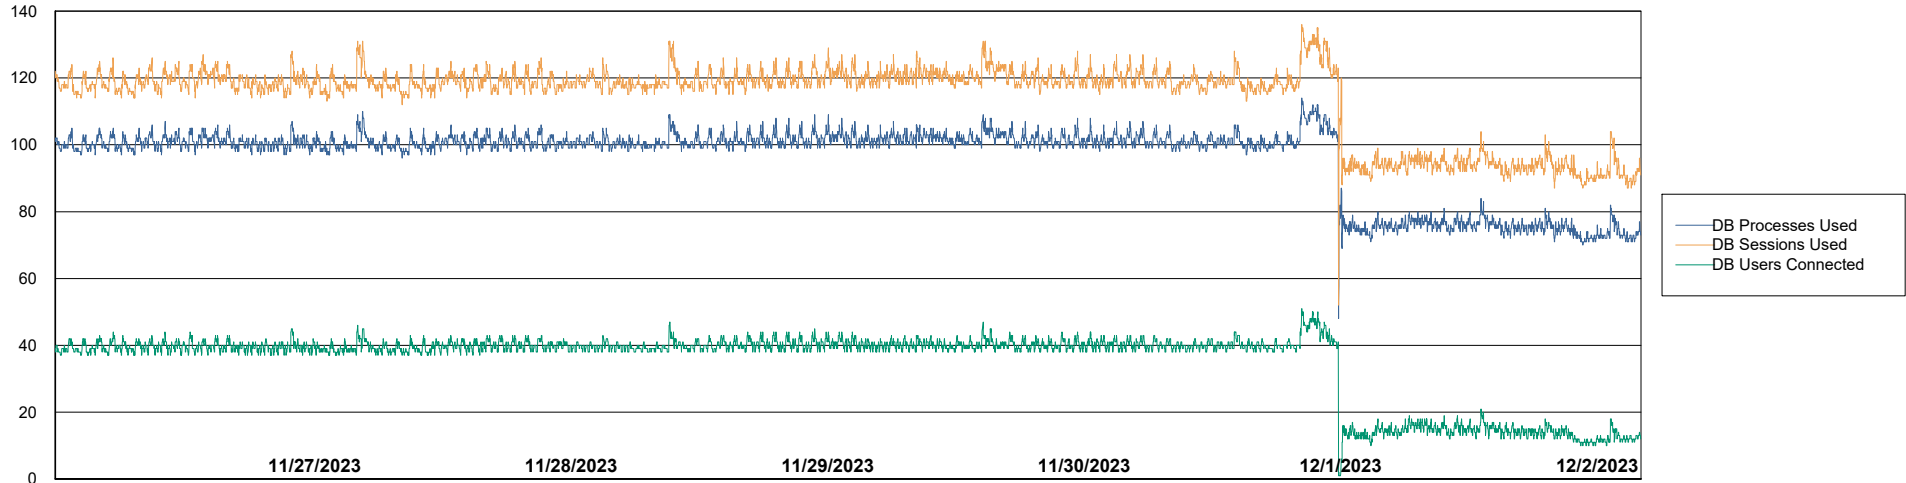

Database Performance KBR_PRD_BI-DBSRV_ABS1