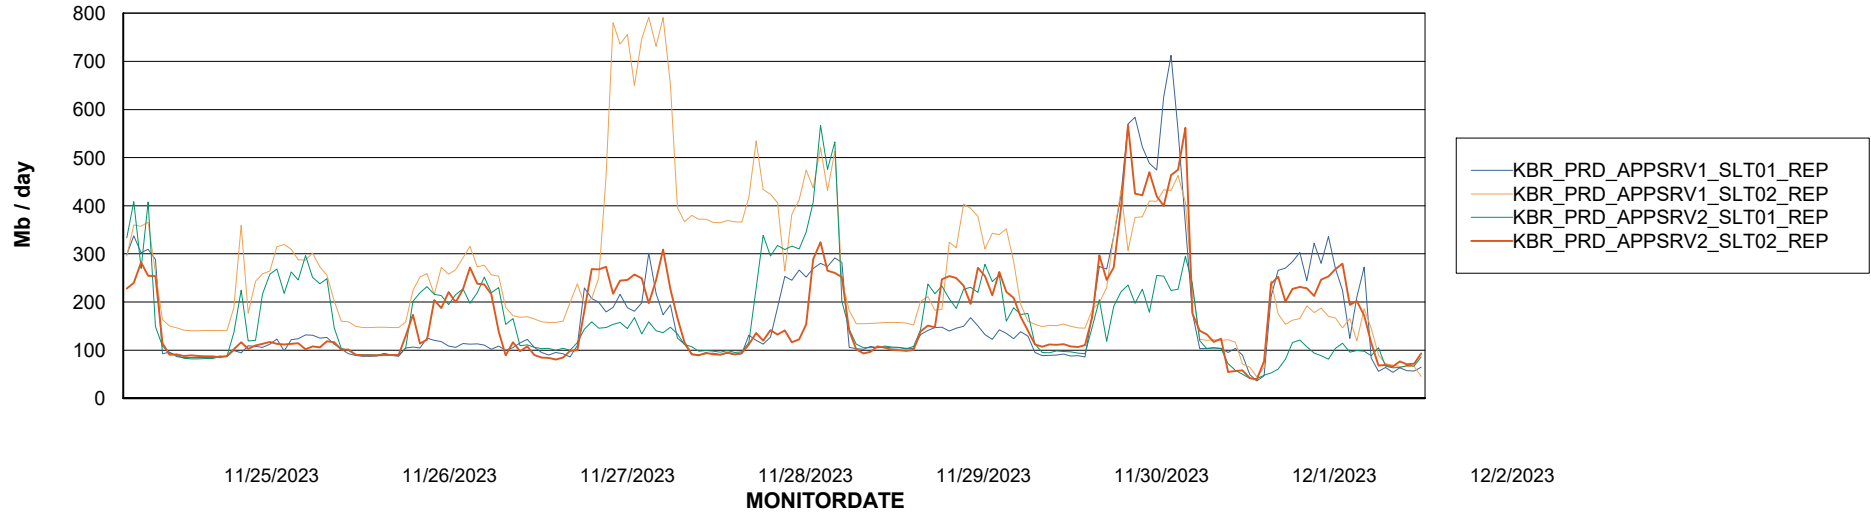

ABSSolute Application Server Services

Avg memory used per ReportServer Service