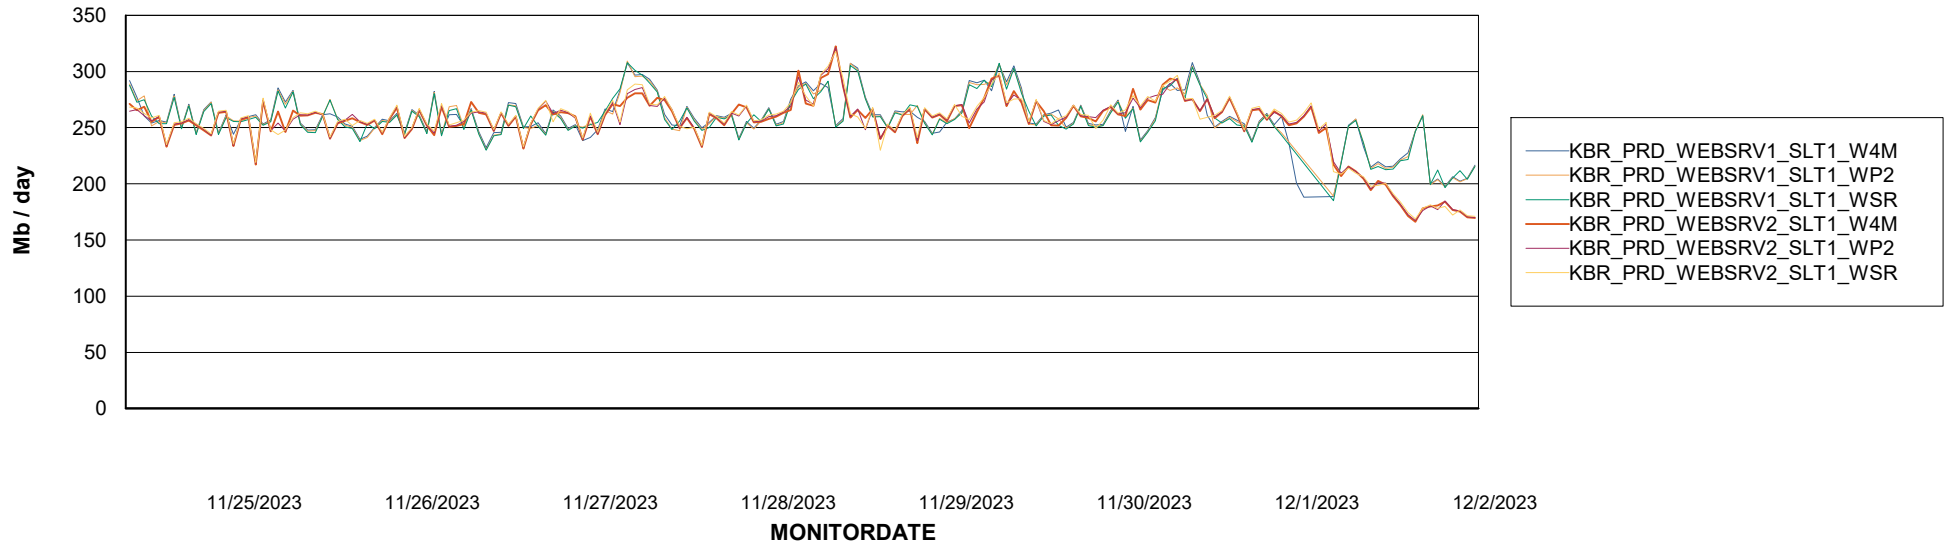

ABSolute Web Component Services

Avg memory used per ABS Web component