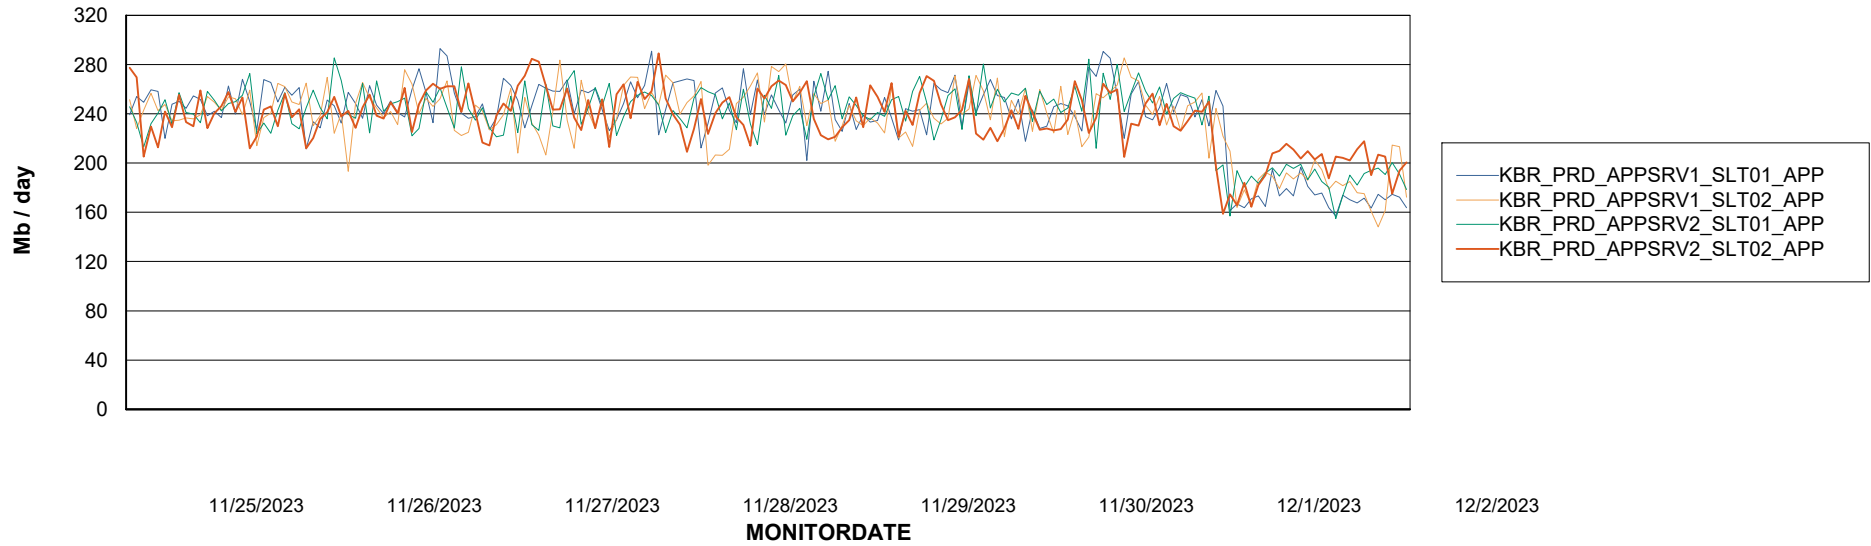

ABSSolute Application Server Services

Avg memory used per ABS Server Service