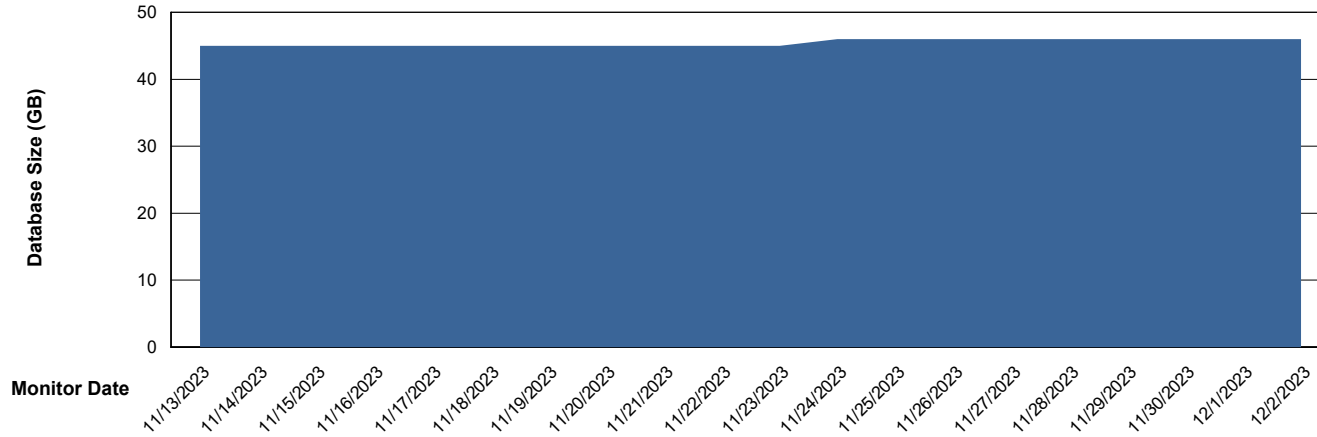

Weekly SLA Customer Report

Customer KBR_Production
Database ID 117

Database Performance KBR_PRD_DB-SRV2_HSBABS1

DB Processes Max 1,000

Weekly SLA Customer Report

Customer KBR_Production
Database ID 117

DATABASE SIZE KBR_PRD_BI-DBSRV_ABS1

Database growth over last month

DATABASE SIZE KBR_PRD_DB-SRV1_ABS1

Database growth over last month

Weekly SLA Customer Report

Customer KBR_Production
Database ID 117

Database Tablespace KBR_PRD_BI-DBSRV_ABS1