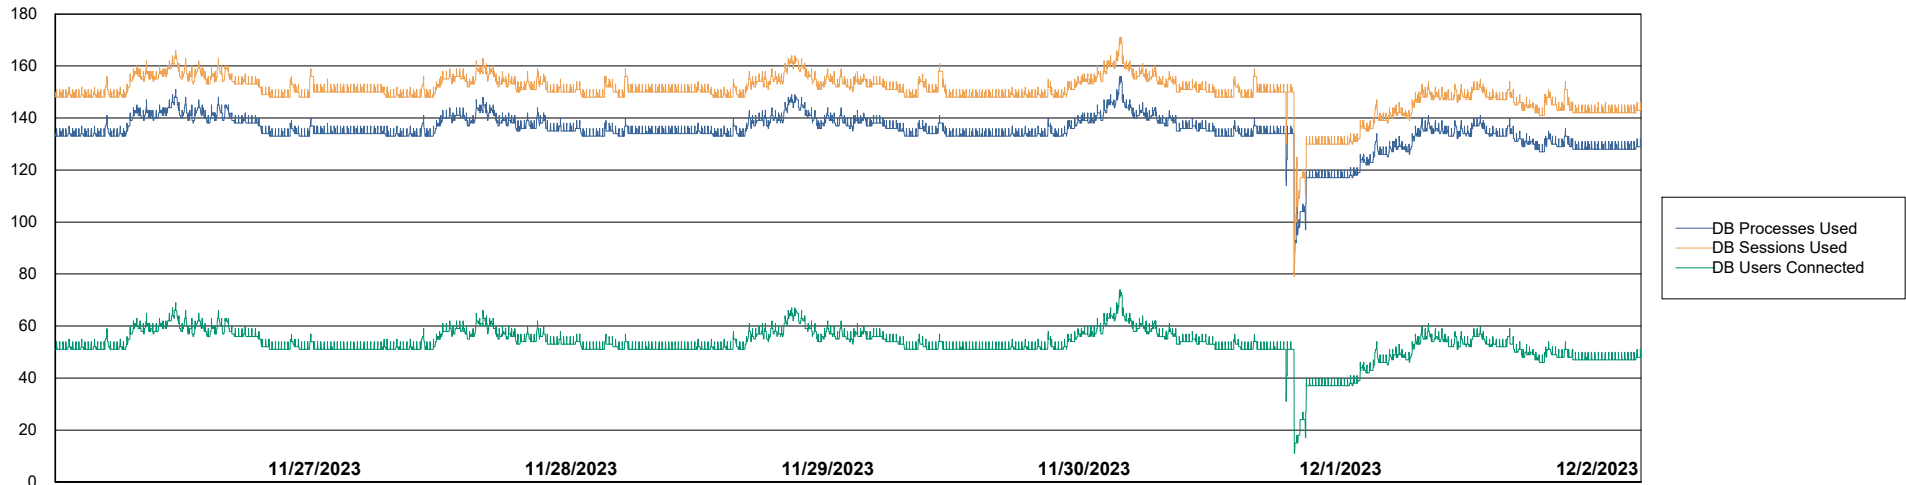

Weekly SLA Customer Report

Customer KBR_Production
Database ID 117

Database Performance KBR_PRD_BI-DBSRV_ABS1

Weekly SLA Customer Report

Customer KBR_Production
Database ID 117

Database Performance KBR_PRD_DB-SRV1_ABS1