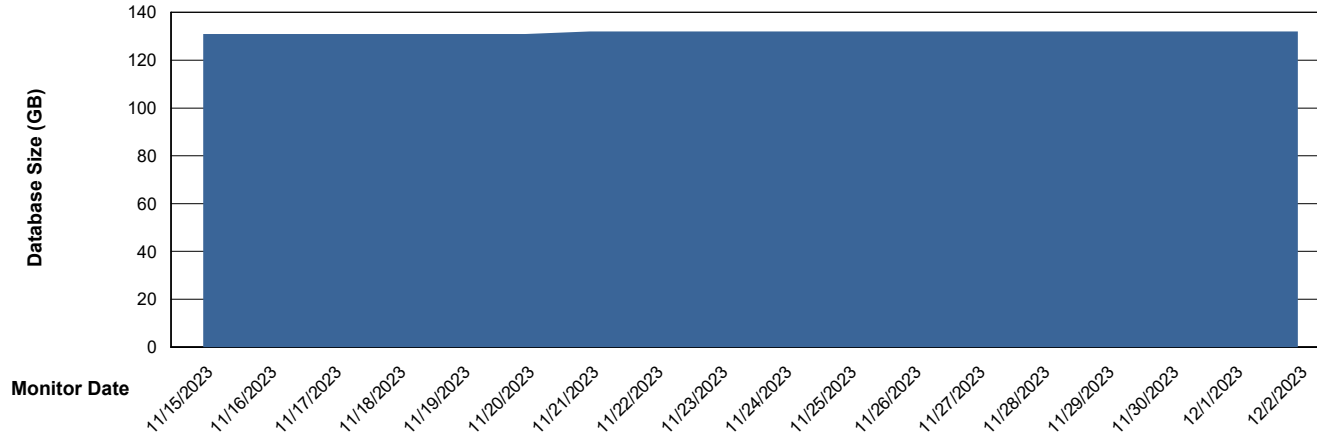

Weekly SLA Customer Report

Customer EUT_Production
Database ID 114

Database Performance EUT_EUP_PRD_URVINA22T_DB_ABS1

Weekly SLA Customer Report

Customer EUT_Production
Database ID 114

Database Performance EUT_URM_PRD_URVINA26_DB_ABS1

Weekly SLA Customer Report

Customer EUT_Production
Database ID 114

DATABASE SIZE EUT_EUP_PRD_URVINA22T_DB_ABS1

Database growth over last month

DATABASE SIZE EUT_URM_PRD_URVINA26_DB_ABS1

Database growth over last month