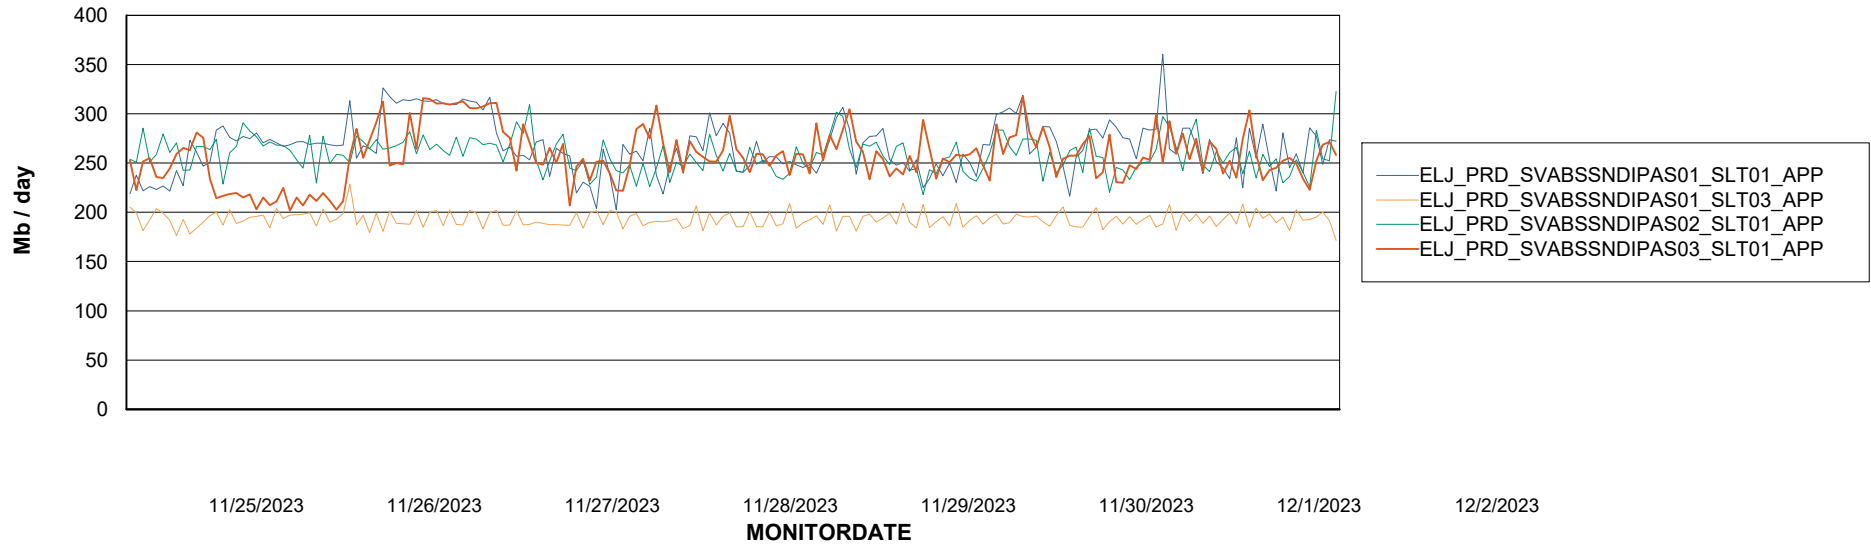

ABSSolute Application Server Services

Avg memory used per ABS Server Service