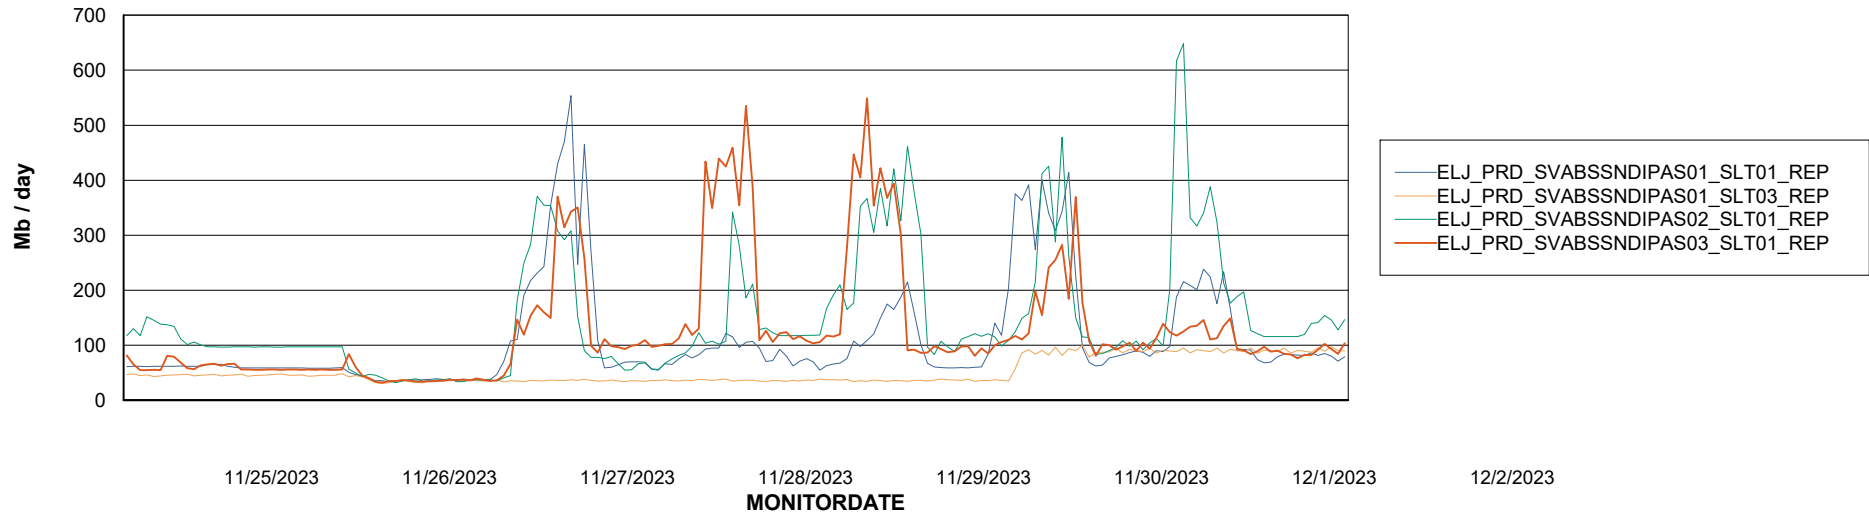

Avg memory used per ABS Server Service

Avg users per day per ABS server

Weekly SLA Customer Report

Customer ELJ Production
Database ID 72

ABSSolute Application ReportServer Services

Avg memory used per ReportServer Service