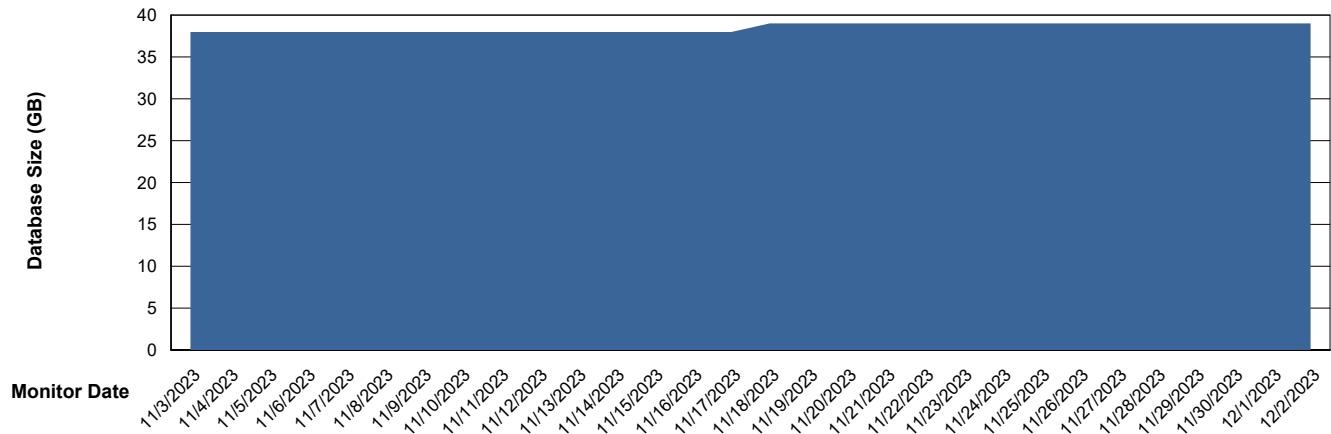

DB Processes Max 0
DB Processes Max 1,000

Weekly SLA Customer Report

Customer ELJ Production
Database ID 72

Database Performance ELJ_PRD_FRASEQXPRDDB03_ABS1

Weekly SLA Customer Report

Customer ELJ Production
Database ID 72

DATABASE SIZE ELJ_PRD_FRASEQXPRDDB01_ABS1

Database growth over last month

DATABASE SIZE ELJ_PRD_FRASEQXPRDDB03_ABS1

Database growth over last month

Weekly SLA Customer Report

Customer ELJ Production
Database ID 72