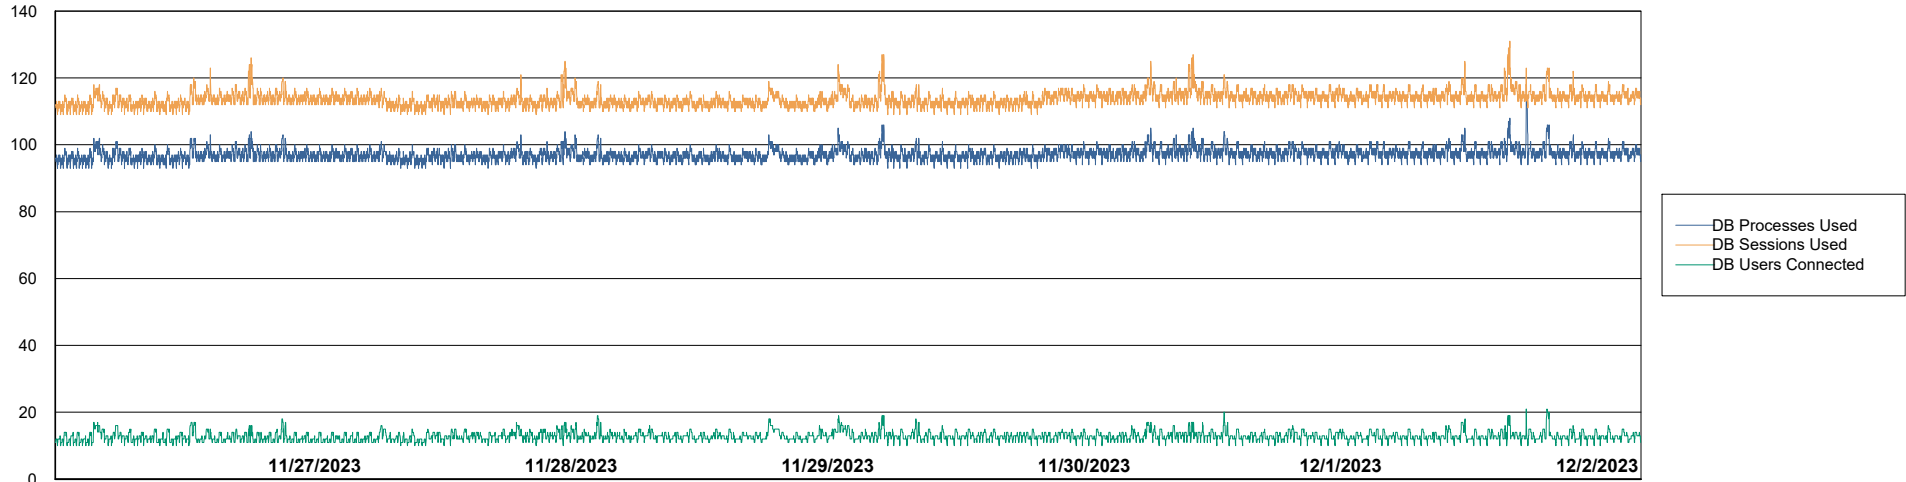

DB Processes Max 0
DB Processes Max 1,000

Weekly SLA Customer Report

Customer ELJ Production
Database ID 72

Database Performance ELJ_PRD_FRASEQXPRDDB03_ABS1

Weekly SLA Customer Report

Customer ELJ Production
Database ID 72