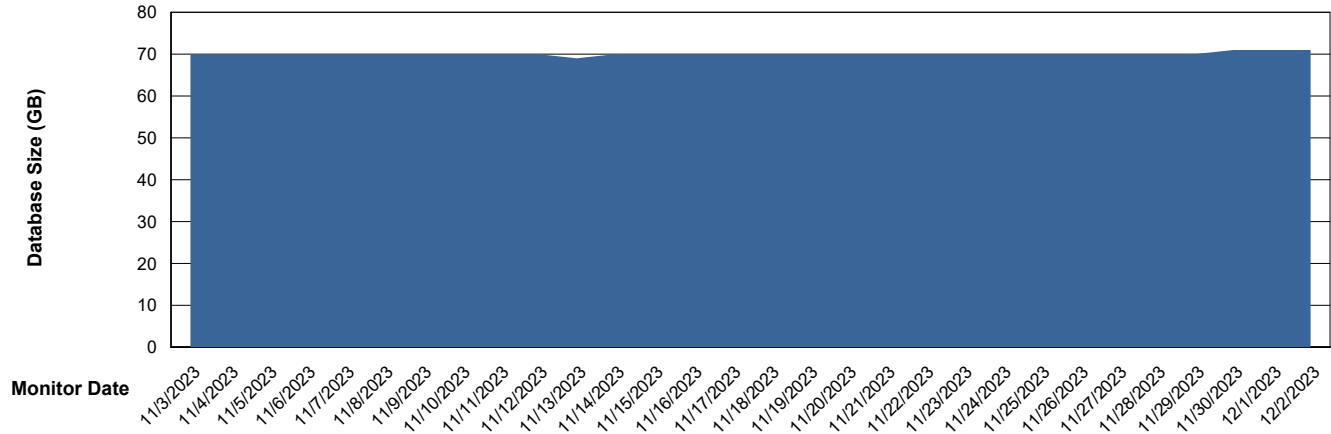

DB Processes Max 0
DB Processes Max 1,000

Weekly SLA Customer Report

Customer ELJ Production
Database ID 72

Database Performance ELJ_PRD_FRASEQXPRDDB03_ABS1

Weekly SLA Customer Report

Customer ELJ Production
Database ID 72

DATABASE SIZE ELJ_PRD_FRASEQXPRDDB01_ABS1

Database growth over last month

DATABASE SIZE ELJ_PRD_FRASEQXPRDDB03_ABS1

Database growth over last month

Weekly SLA Customer Report

Customer ELJ Production
Database ID 72