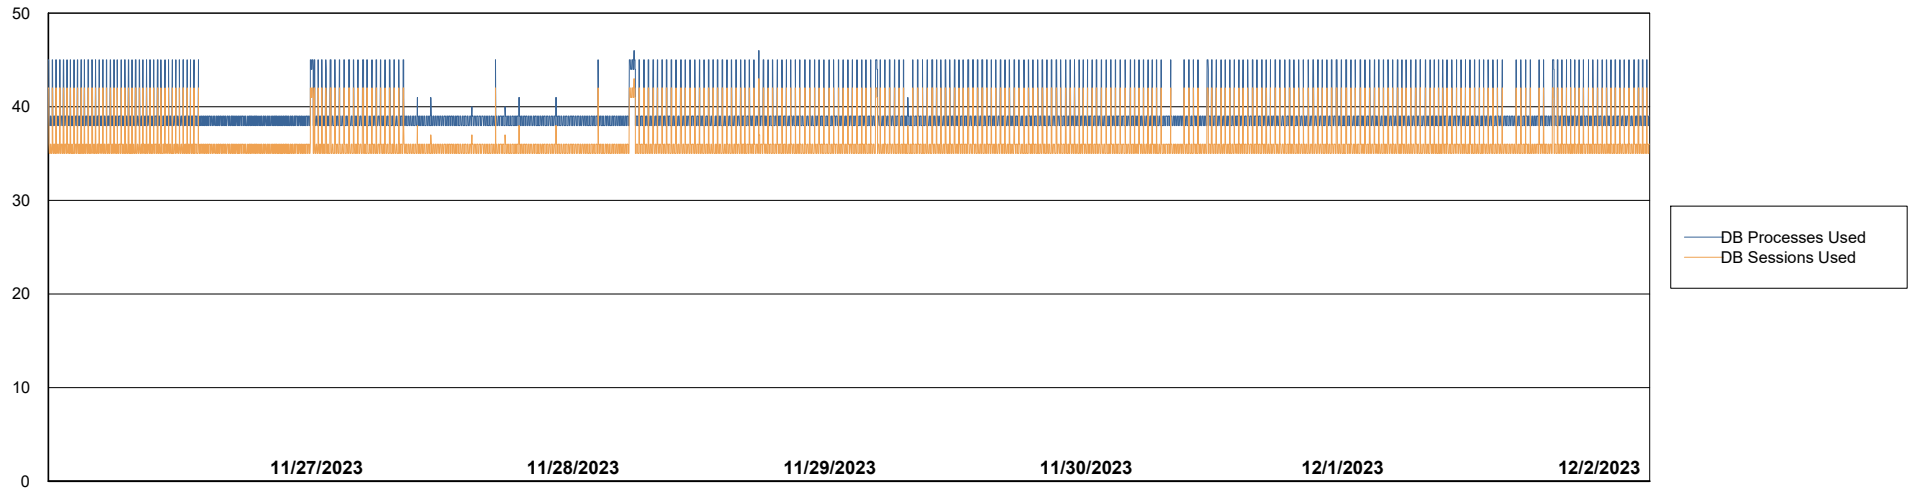

Database Performance ELI_PRD_STB_HSBABS1

DB Processes Max 1,000