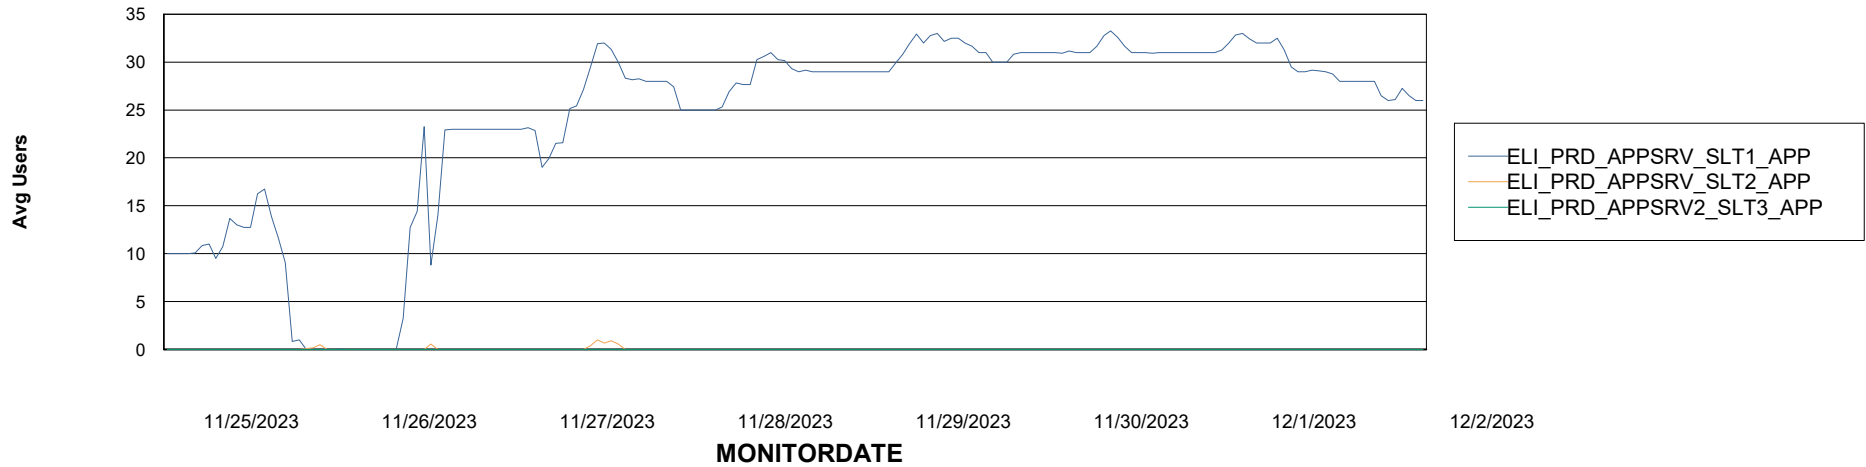

Avg memory used per ABS Server Service

Weekly SLA Customer Report

Customer ELI_Production
Database ID 62

ABSSolute Application Server Services

Avg memory used per ReportServer Service

Avg users per day per ABS server