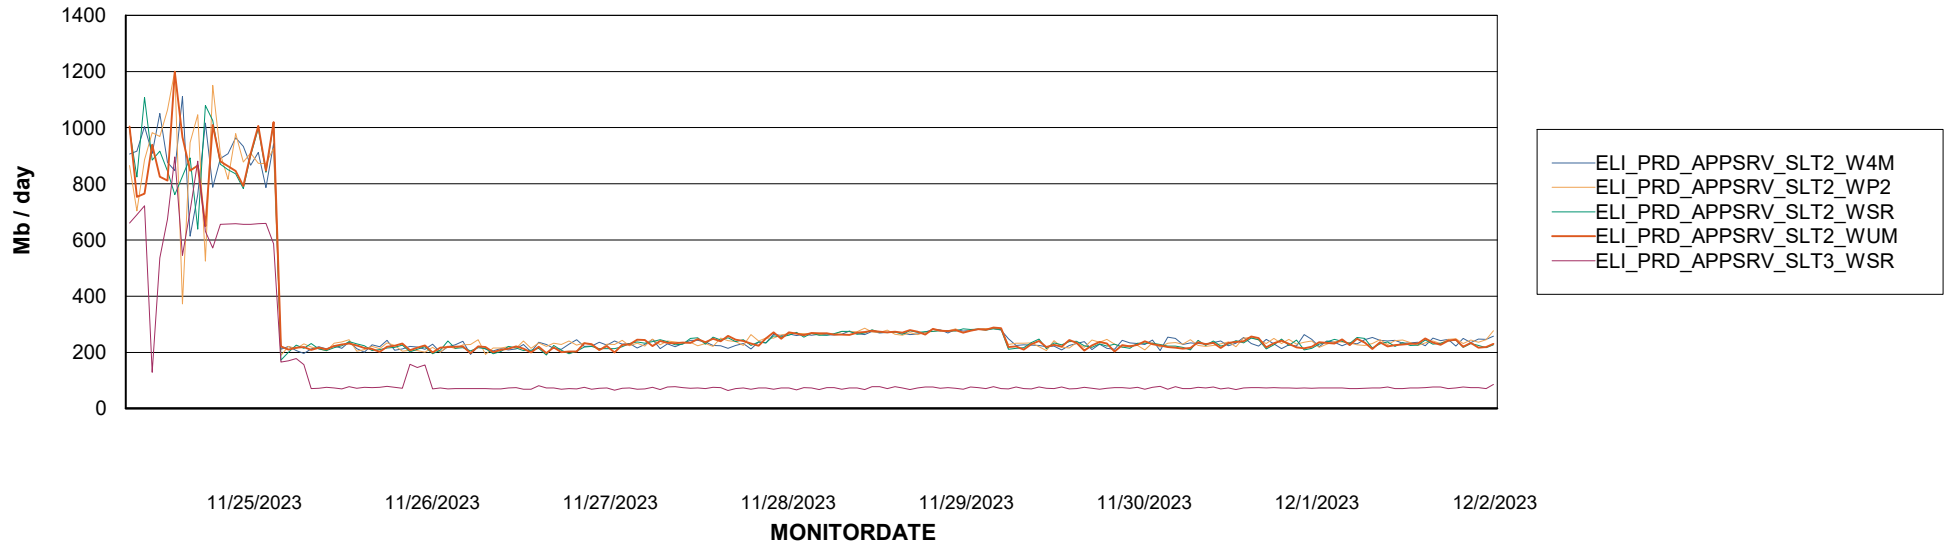

ABSSolute Application Server Services

Avg memory used per ABS Web component