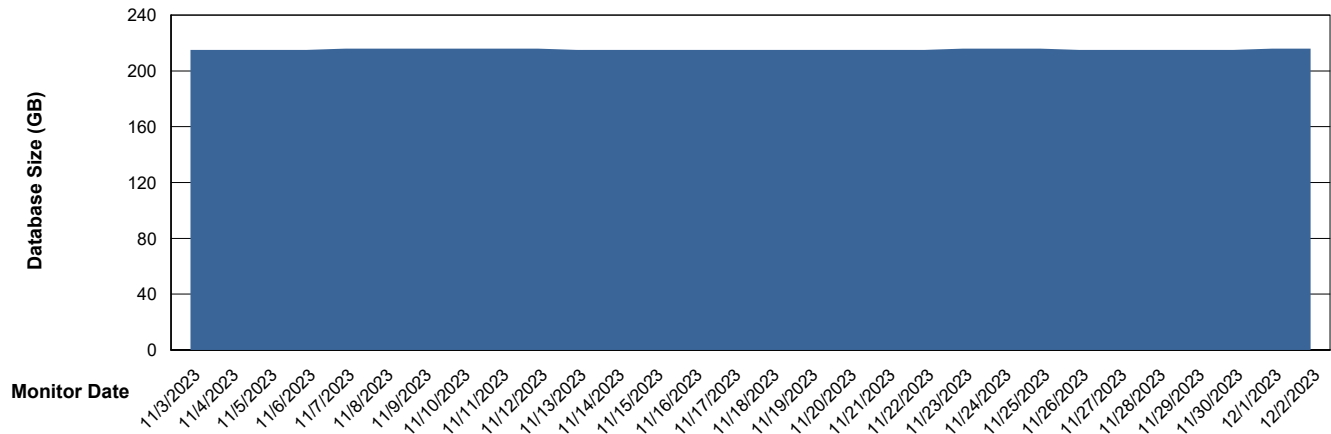

Weekly SLA Customer Report

Customer ELI_Production
Database ID 62

Database Performance ELI_PRD_STB_HSBABS1

DB Processes Max 1,000

Weekly SLA Customer Report

Customer ELI_Production
Database ID 62

DATABASE SIZE ELI_PRD_FRASEQXPRDDB04_ABS1

Database growth over last month

DATABASE SIZE ELI_PRD_Primary_ABS1

Database growth over last month

Weekly SLA Customer Report

Customer ELI_Production
 Database ID 62

Database Tablespace ELI_PRD_FRASEQXPRDDB04_ABS1