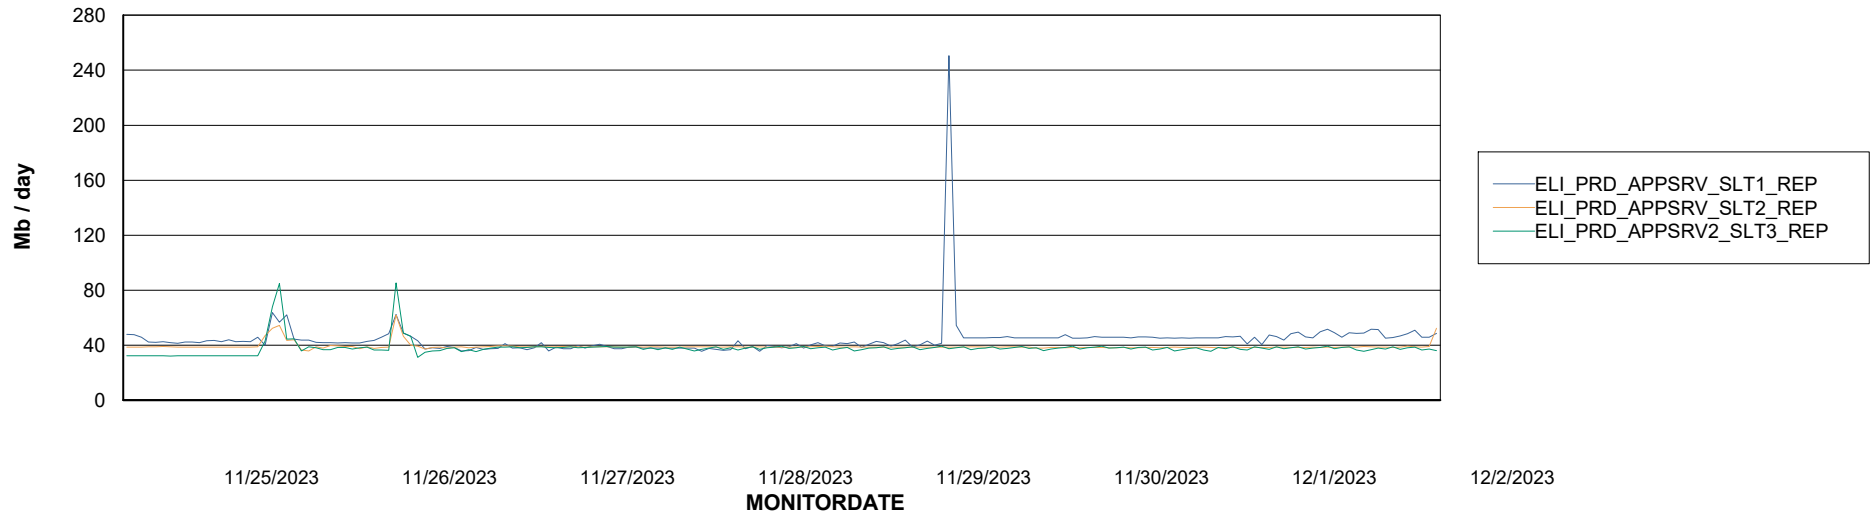

Avg memory used per ABS Server Service

Weekly SLA Customer Report

Customer ELI_Production
Database ID 62

ABSSolute Application Server Services

Avg memory used per ReportServer Service

Avg users per day per ABS server