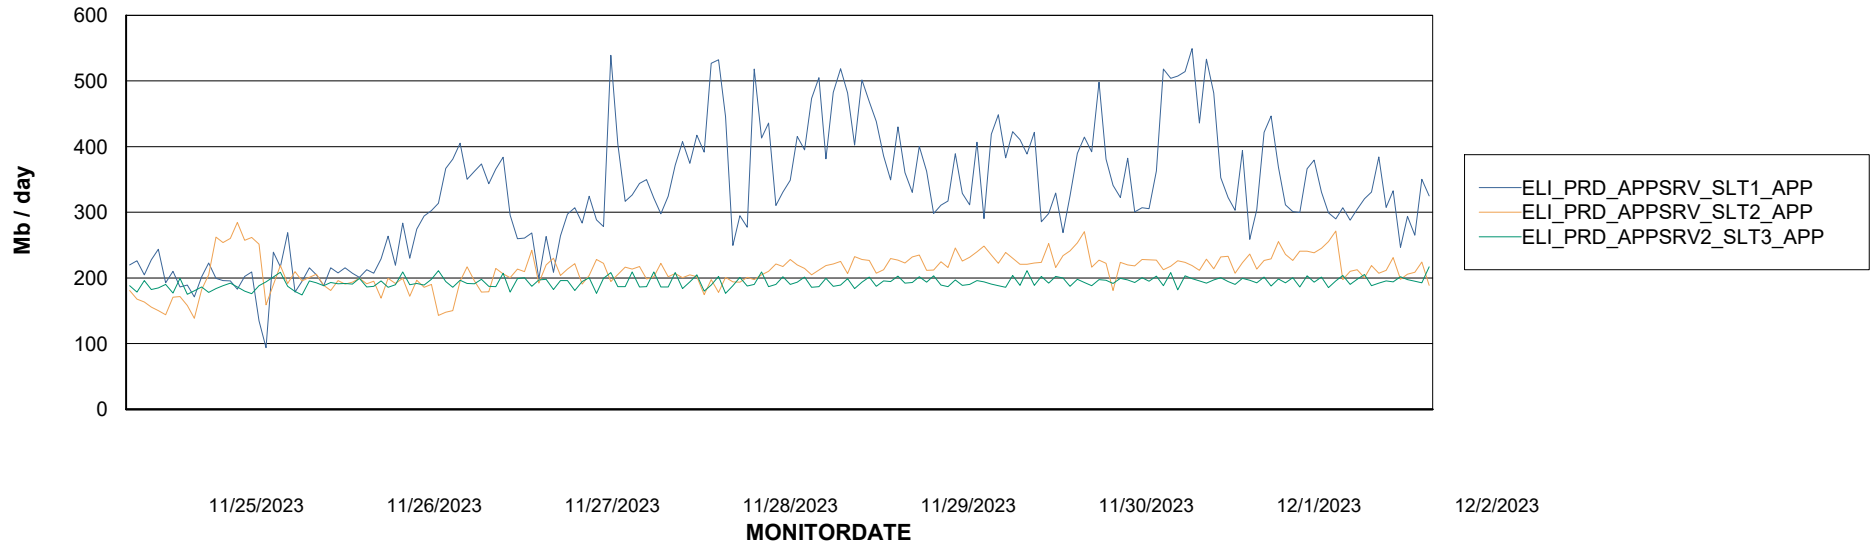

ABSSolute Application Server Services

Avg memory used per ABS Server Service