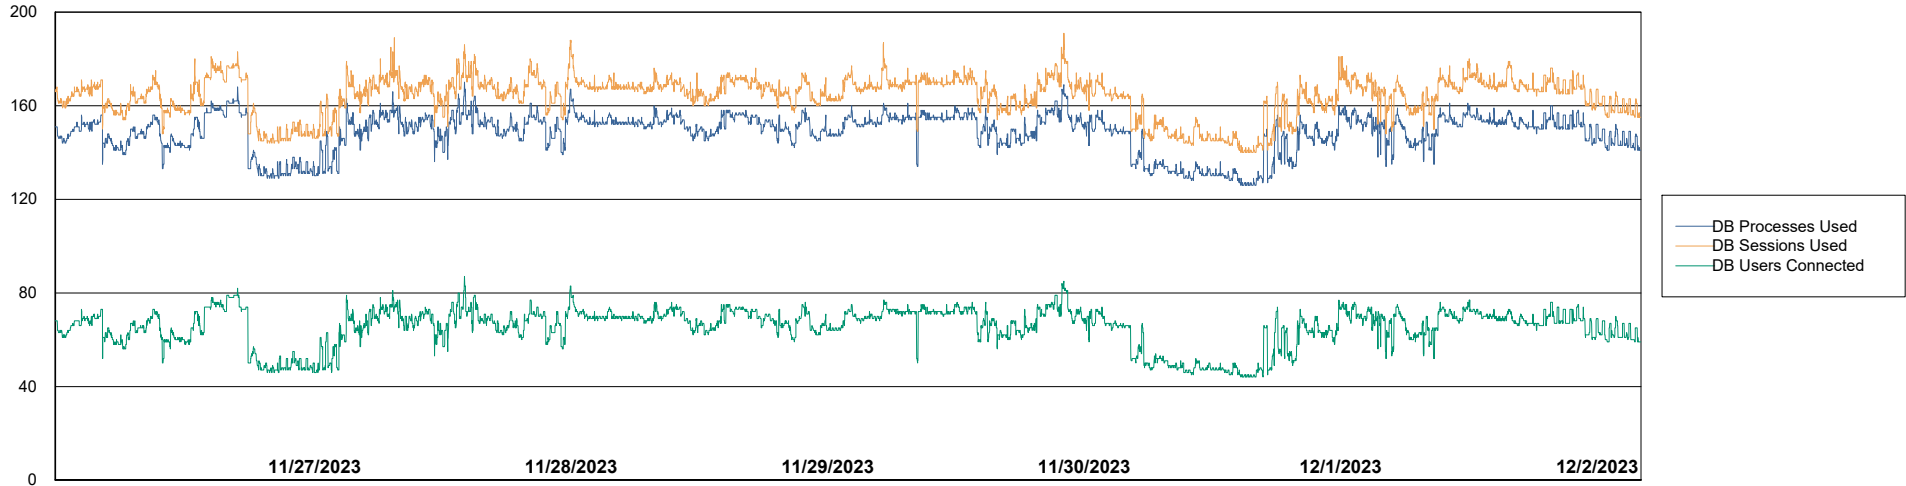

Weekly SLA Customer Report

Customer ELI_Production
Database ID 62

Database Performance ELI_PRD_FRASEQXPRDDB04_ABS1

Weekly SLA Customer Report

Customer ELI_Production
Database ID 62

Database Performance ELI_PRD_Primary_ABS1