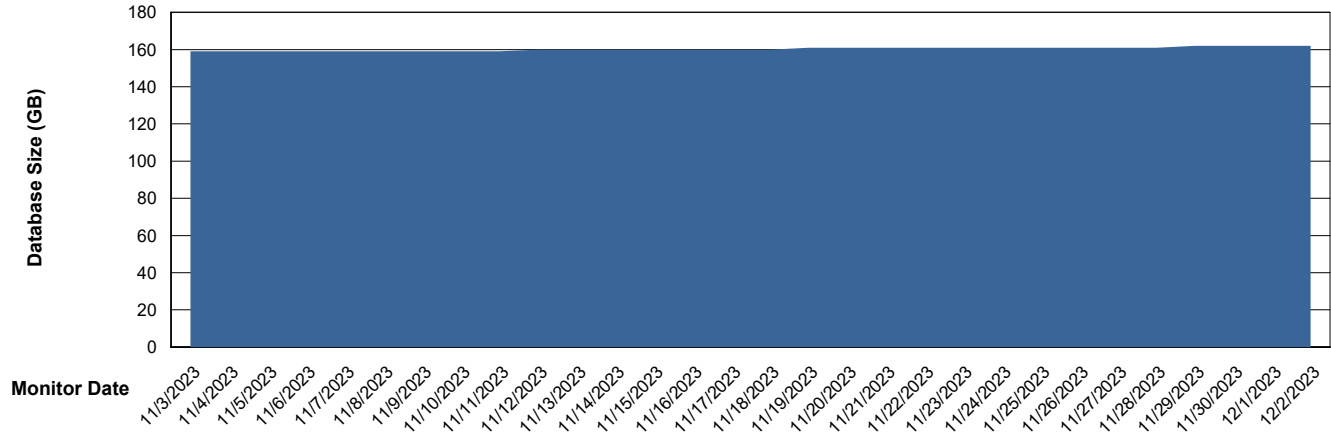

Weekly SLA Customer Report

Customer ELI_Production
Database ID 62

Database Performance ELI_PRD_STB_HSBABS1

DB Processes Max 1,000

Weekly SLA Customer Report

Customer ELI_Production
Database ID 62

DATABASE SIZE ELI_PRD_FRASEQXPRDDB04_ABS1

Database growth over last month

DATABASE SIZE ELI_PRD_Primary_ABS1

Database growth over last month

Weekly SLA Customer Report

Customer ELI_Production
 Database ID 62

Database Tablespace ELI_PRD_FRASEQXPRDDB04_ABS1