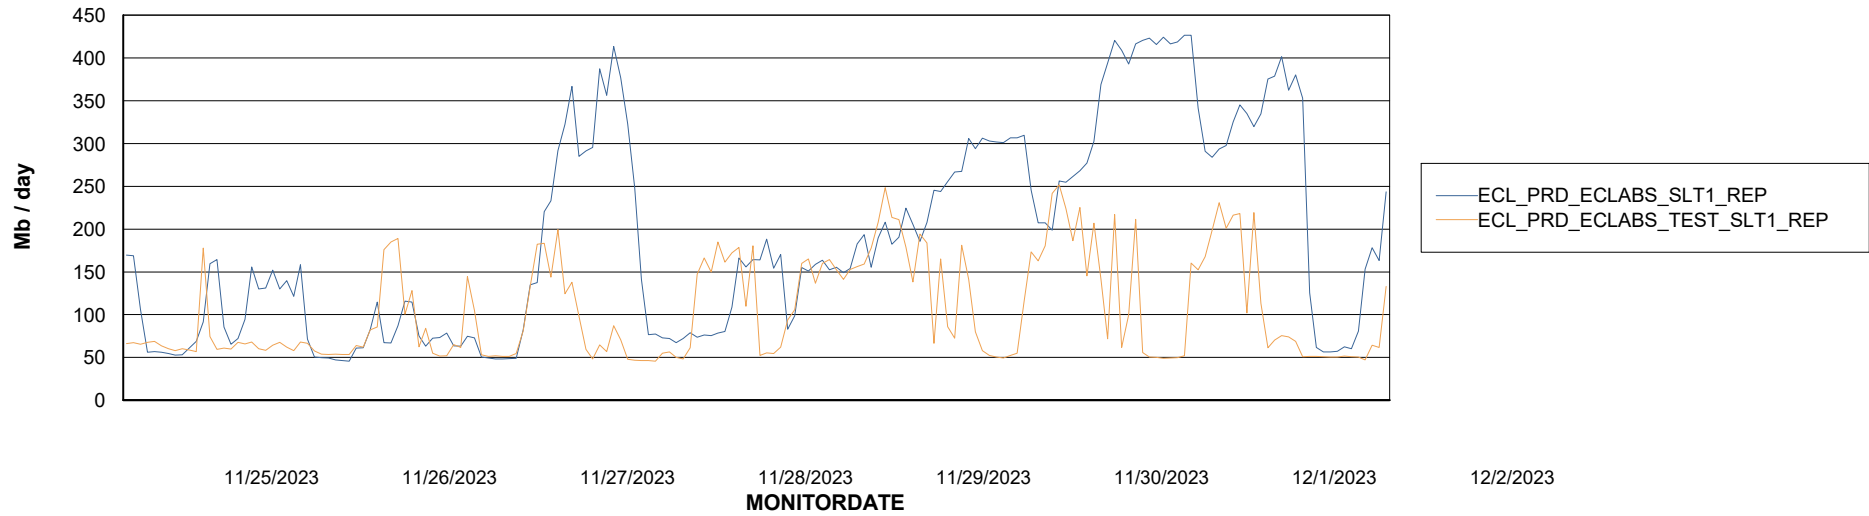

Avg memory used per ABS Server Service

Avg users per day per ABS server

Weekly SLA Customer Report

Customer ECL_Production
Database ID 156

ABSSolute Application ReportServer Services

Avg memory used per ReportServer Service