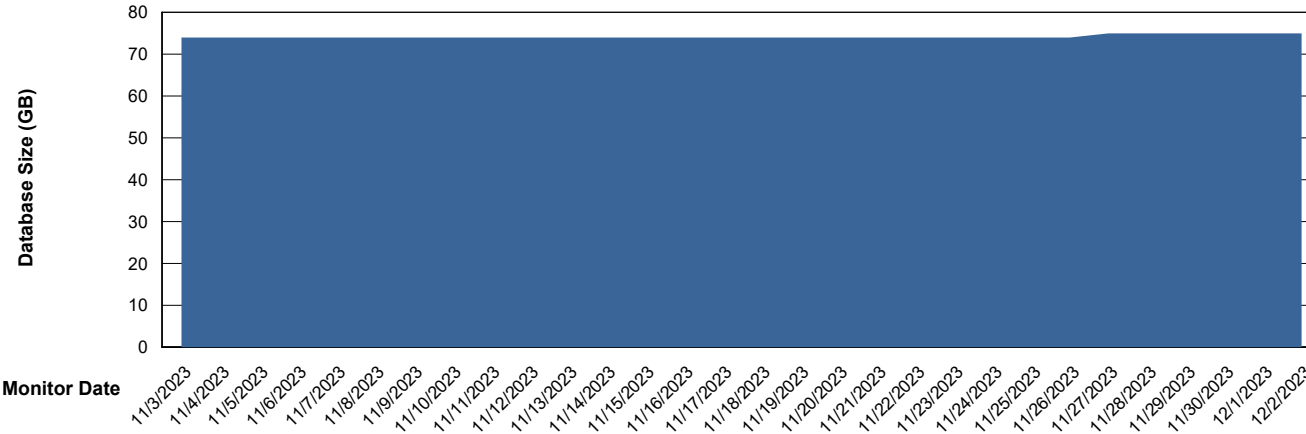

DB Processes Max 1,000

Weekly SLA Customer Report

Customer ECL_Production
 Database ID 156

DATABASE SIZE ECL_PRD_ECLABS_ABS1

Database growth over last month

Database Tablespace ECL_PRD_ECLABS_ABS1

Date	Tablespace Name	Filesize (Gb)	Usedsize (Gb)	Percentage free
12/2/2023	ABSDATA	81	54	34
	INDX	10	6	39
12/1/2023	ABSDATA	81	54	34
	INDX	10	6	39
11/30/2023	ABSDATA	81	54	34
	INDX	10	6	39
11/29/2023	ABSDATA	81	54	34
	INDX	10	6	40
11/28/2023	ABSDATA	81	54	34
	INDX	10	6	40
11/27/2023	ABSDATA	81	54	34
	INDX	10	6	40
11/26/2023	ABSDATA	81	54	34
	INDX	10	6	40

Weekly SLA Customer Report

Customer ECL_Production
Database ID 156

Standby Database Health ECL_Production

Recovery lag for last 7 days

Weekly SLA Customer Report

Customer ECL_Production
Database ID 156

ABSSolute Application Server Services