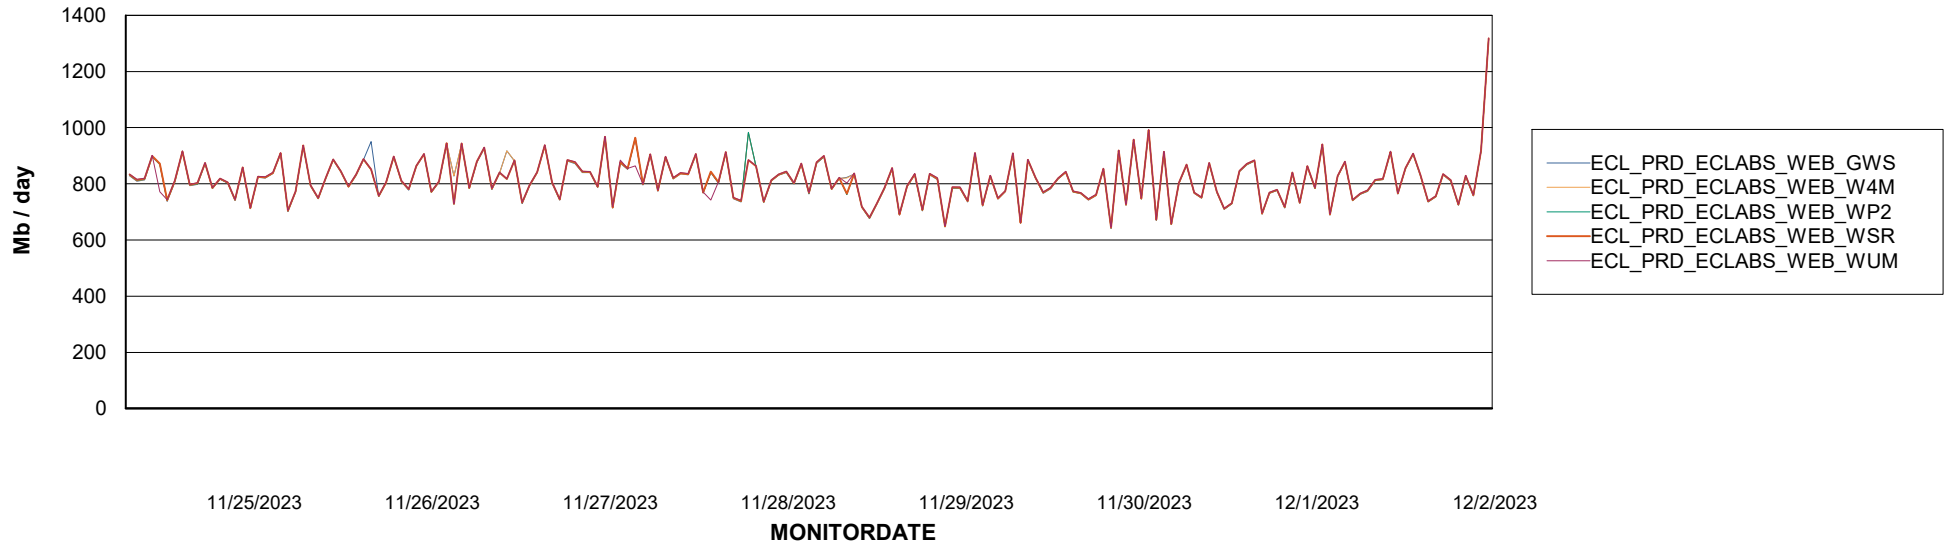

ABSSolute Web Component Services

Avg memory used per ABS Web component