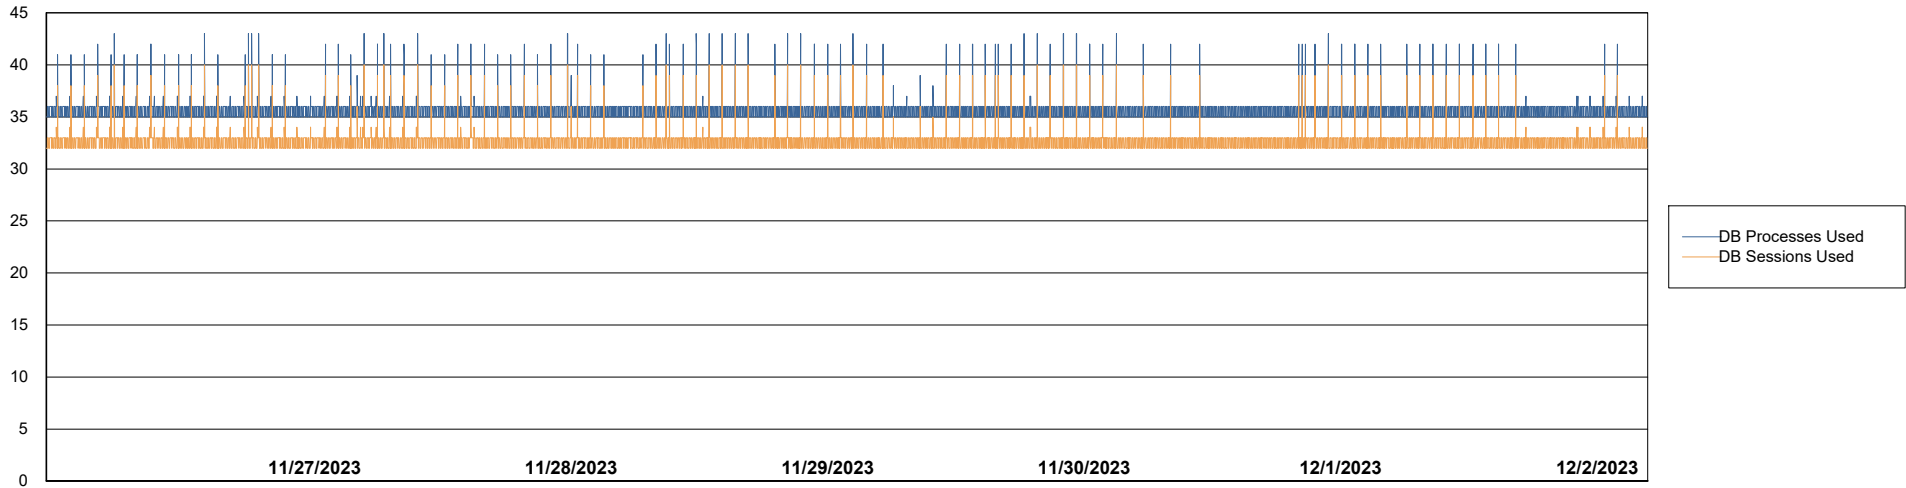

Weekly SLA Customer Report

Customer ECL_Production
Database ID 156

Database Performance ECL_PRD_ECLABS_ABS1

Weekly SLA Customer Report

Customer ECL_Production
Database ID 156

Database Performance ECL_PRD_ECLABS-TEST_HSBABS1

DB Processes Max 1,000

Weekly SLA Customer Report

Customer ECL_Production
 Database ID 156

DATABASE SIZE ECL_PRD_ECLABS_ABS1

Database growth over last month

Database Tablespace ECL_PRD_ECLABS_ABS1

Date	Tablespace Name	Filesize (Gb)	Usedsize (Gb)	Percentage free
12/2/2023	ABSDATA	81	54	34
	INDX	10	6	39
12/1/2023	ABSDATA	81	54	34
	INDX	10	6	39
11/30/2023	ABSDATA	81	54	34
	INDX	10	6	39
11/29/2023	ABSDATA	81	54	34
	INDX	10	6	40
11/28/2023	ABSDATA	81	54	34
	INDX	10	6	40
11/27/2023	ABSDATA	81	54	34
	INDX	10	6	40
11/26/2023	ABSDATA	81	54	34
	INDX	10	6	40