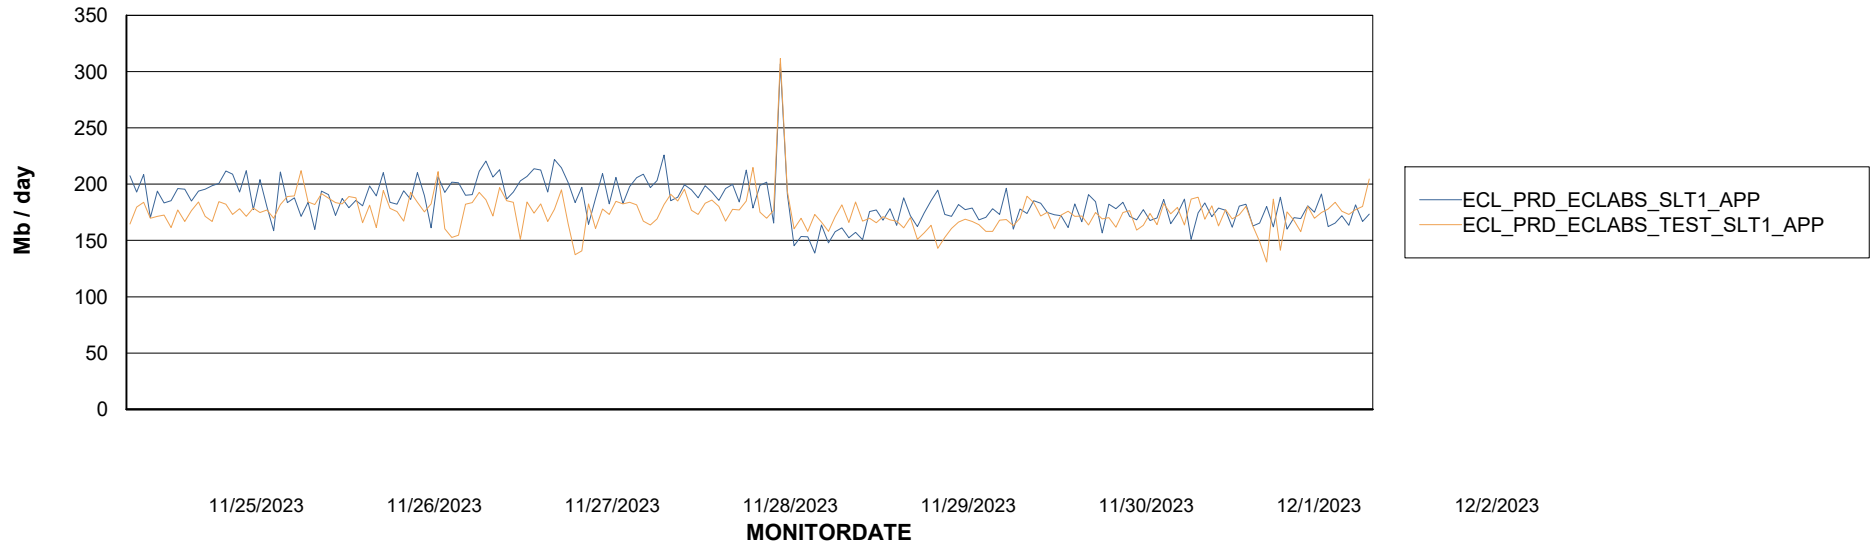

ABSSolute Application Server Services

Avg memory used per ABS Server Service