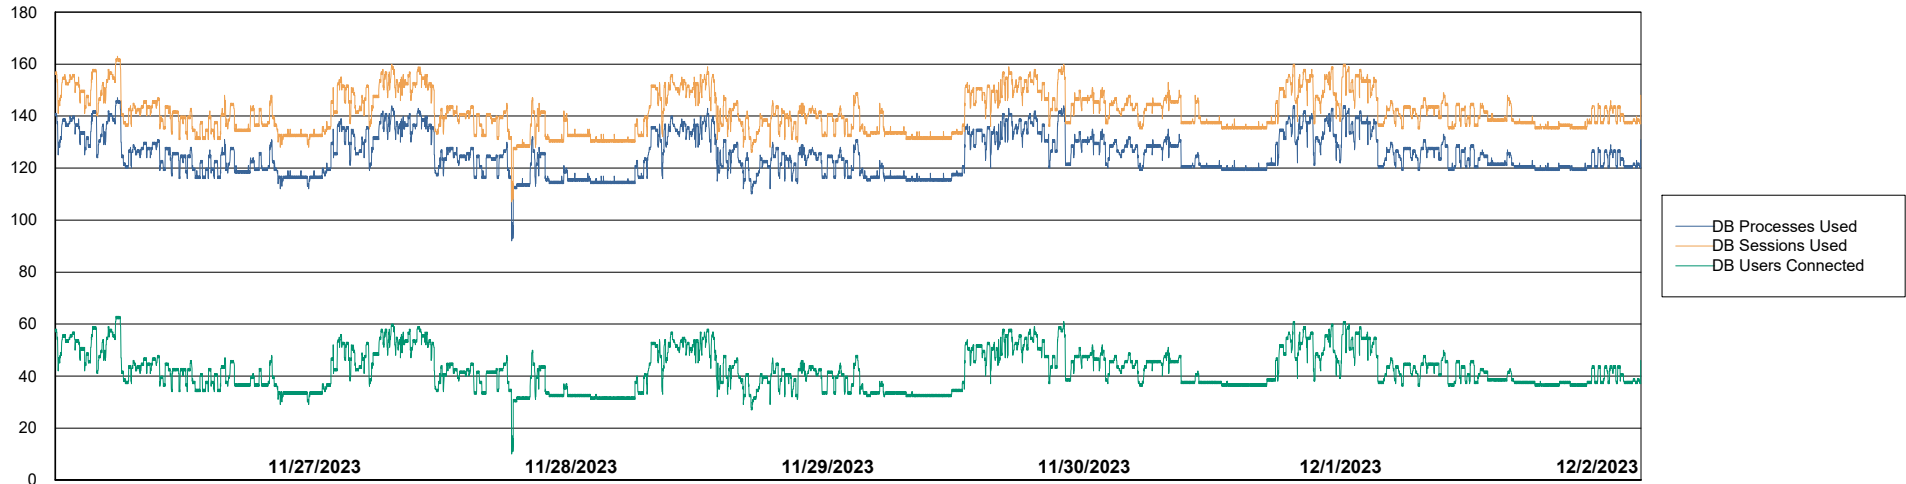

Weekly SLA Customer Report

Customer ECL_Production
Database ID 156

Harddisk Usage ECL_PRD_ECLABS-WEB

	Free disk space on C: (%)	Total disk space on C: (Gb)	Used disk space on C: (Gb)
12/2/2023	52	99	47
12/1/2023	52	99	47
11/30/2023	52	99	47
11/29/2023	53	99	47
11/28/2023	53	99	47
11/27/2023	53	99	46
11/26/2023	53	99	46

Weekly SLA Customer Report

Customer ECL_Production
Database ID 156

Database Performance ECL_PRD_ECLABS_ABS1

Weekly SLA Customer Report

Customer ECL_Production
Database ID 156

Database Performance ECL_PRD_ECLABS-TEST_HSBABS1