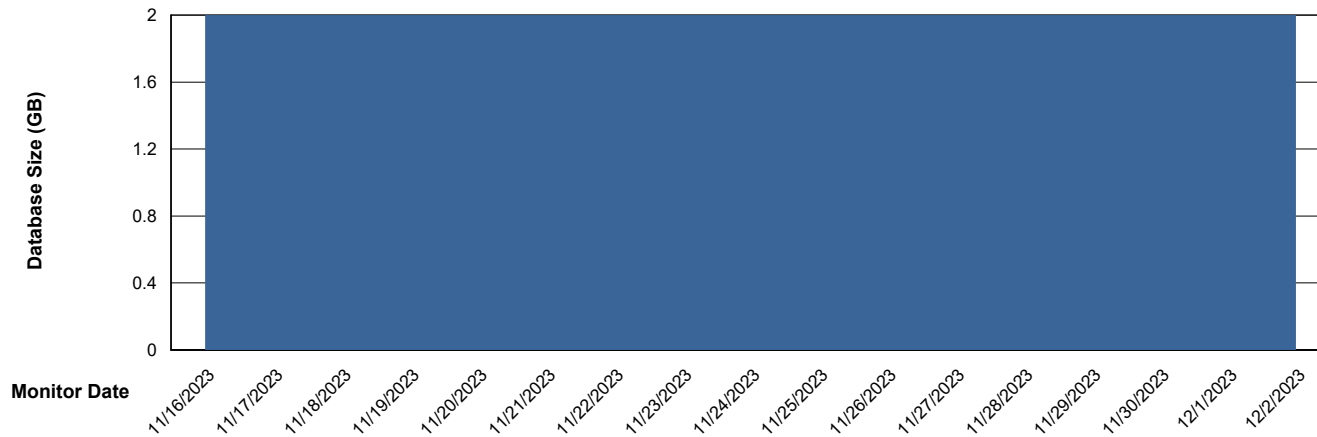

# Weekly SLA Customer Report

Customer DFD\_Production  
Database ID 39

DATABASE SIZE DFD\_PRD\_S-S-ABSBI-V\_ABS1

### Database growth over last month

DATABASE SIZE DFD\_PRD\_S-S-ORACLE01-F\_ABS1

### Database growth over last month