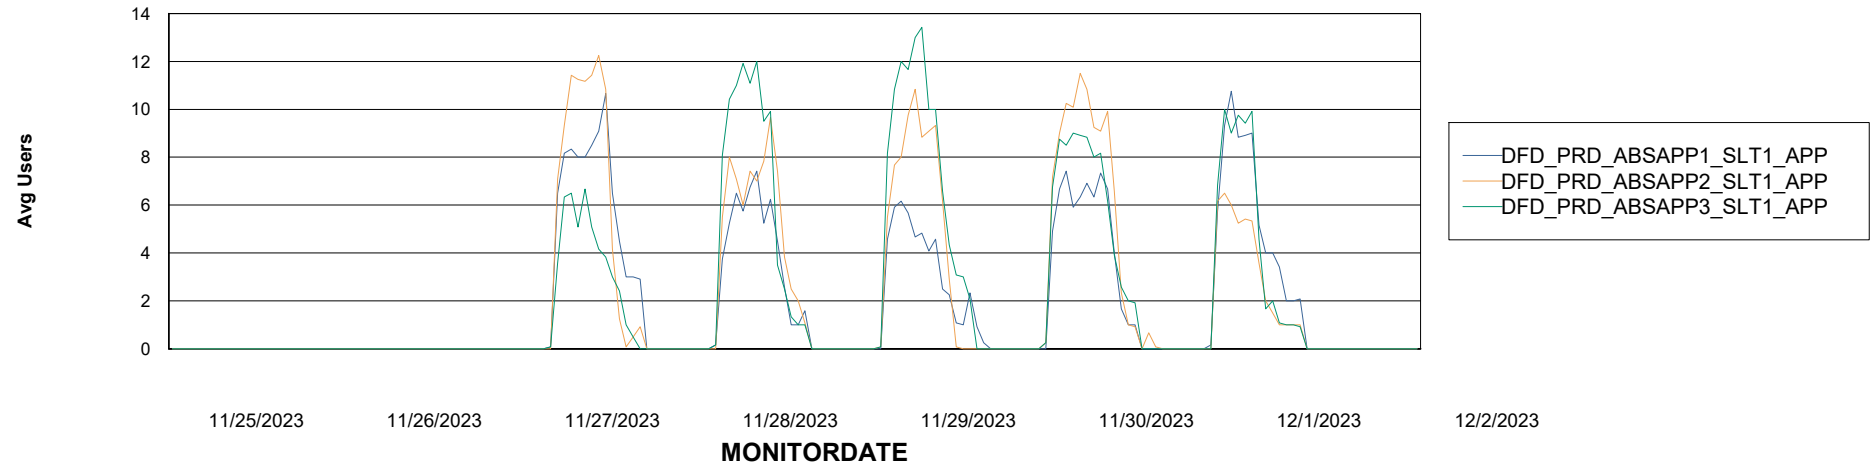

Avg users per day per ABS server