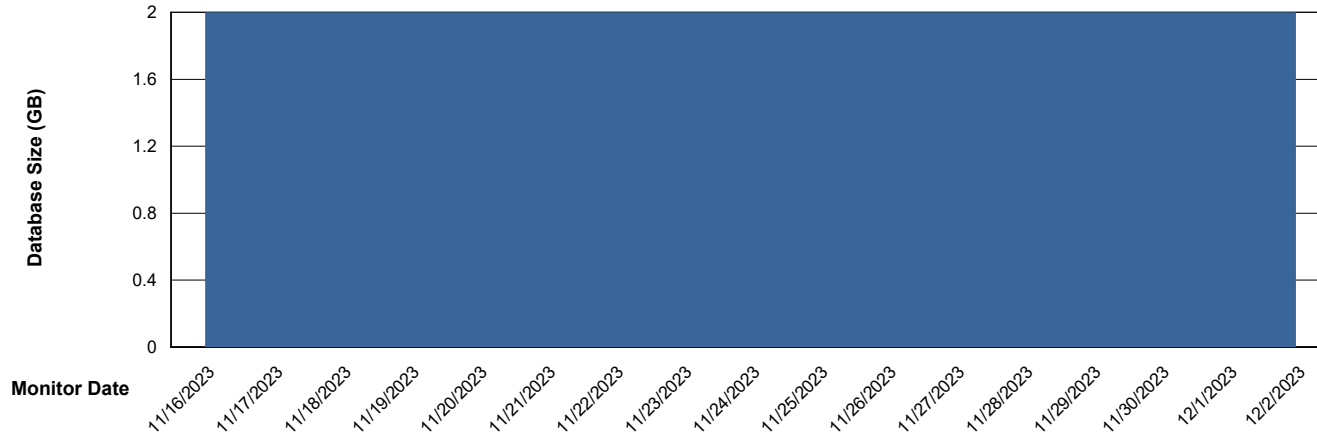

DATABASE SIZE DFD_PRD_S-S-ABSBI-V_ABS1

Database growth over last month