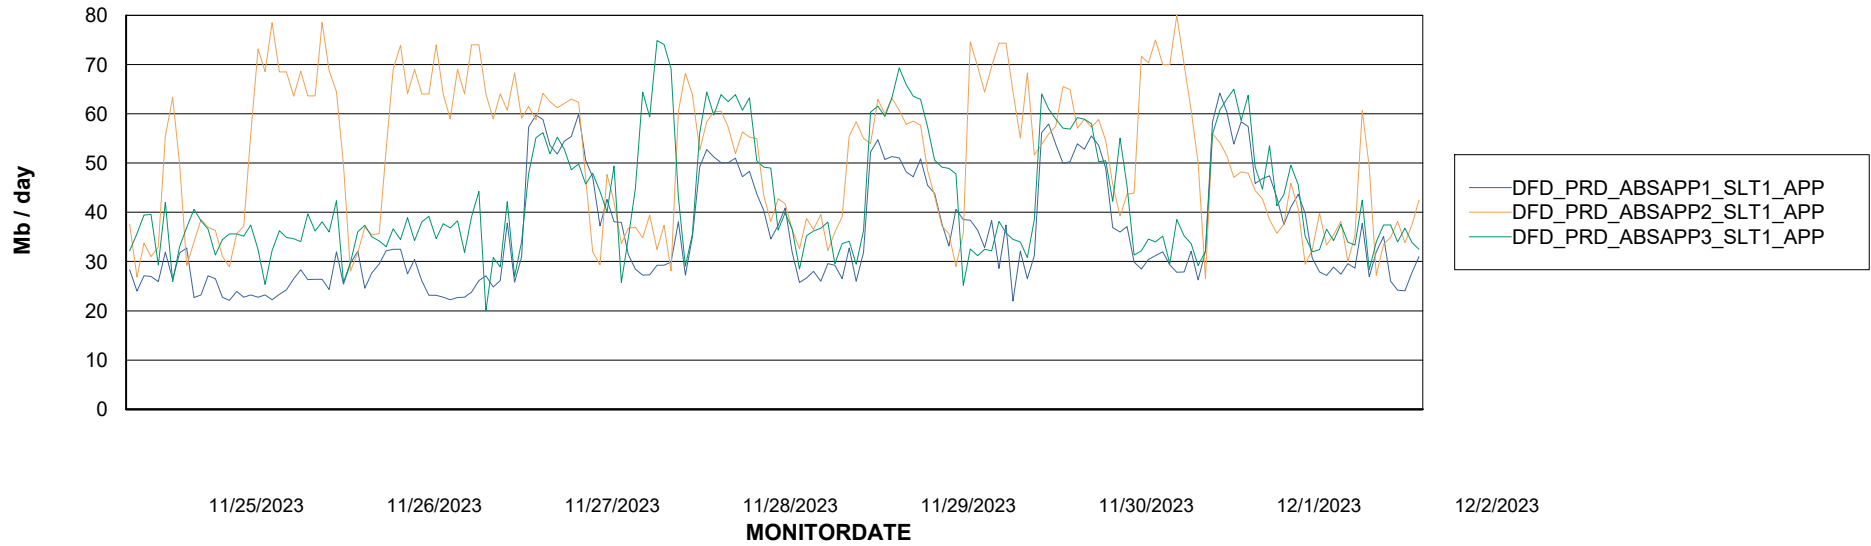

ABSSolute Application Server Services

Avg memory used per ABS Server Service