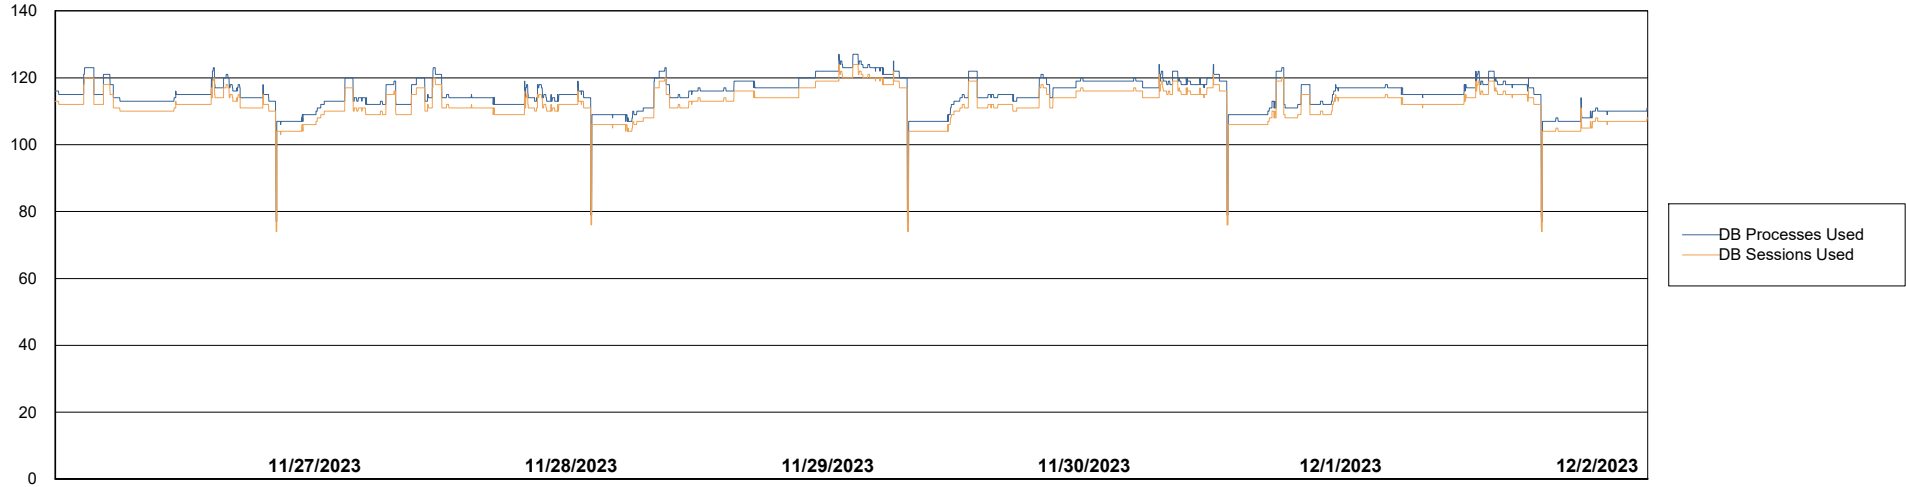

Database Performance DFD_PRD_S-S-ORACLE01-F_ABS1

DB Processes Max 4
DB Processes Max 600