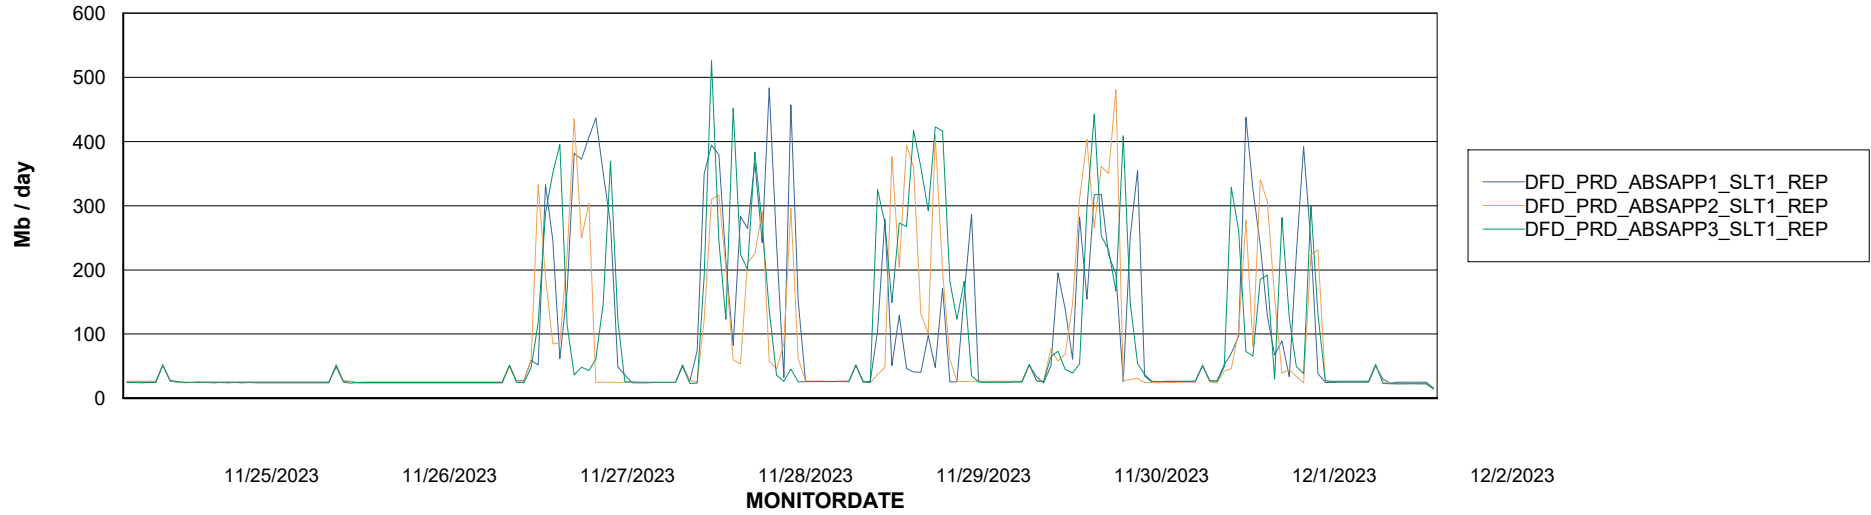

ABSSolute Application ReportServer Services

Avg memory used per ReportServer Service