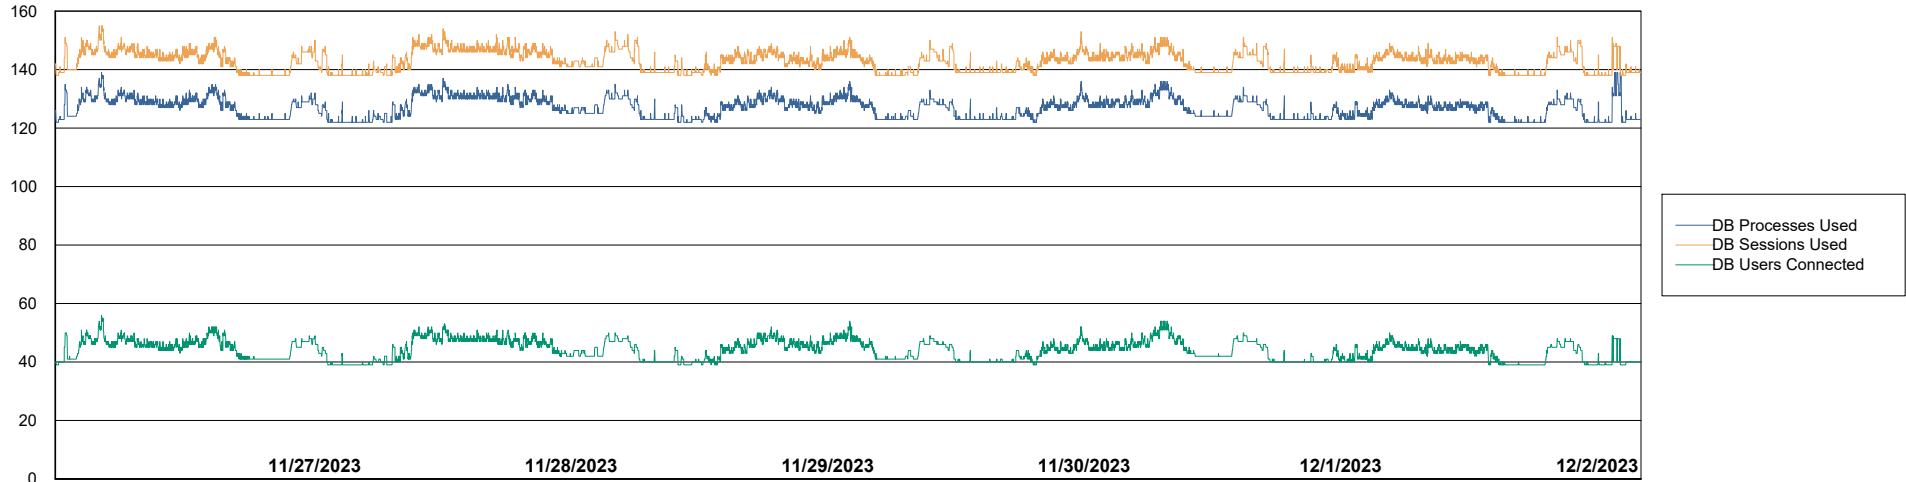

Database Performance CUS_PRD_ABSDB1_ABS1