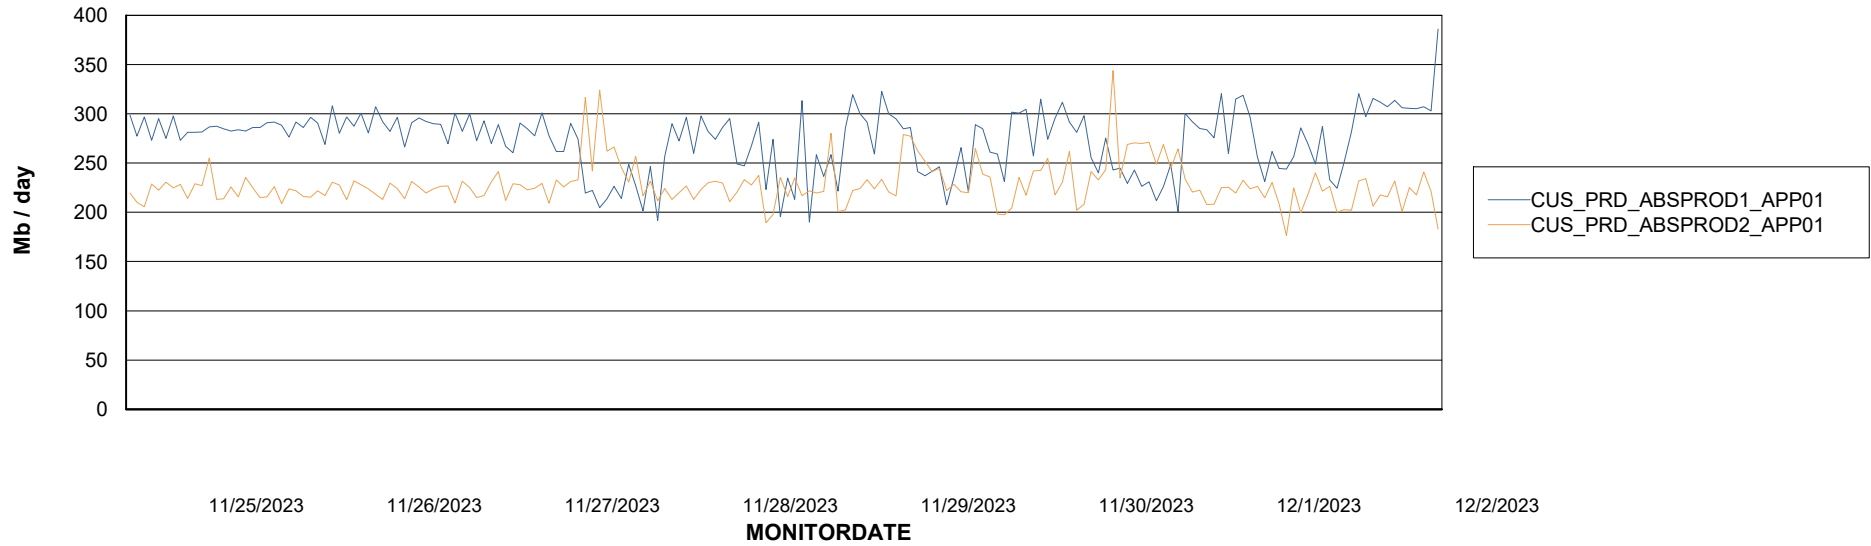

ABSSolute Application Server Services

Avg memory used per ABS Server Service