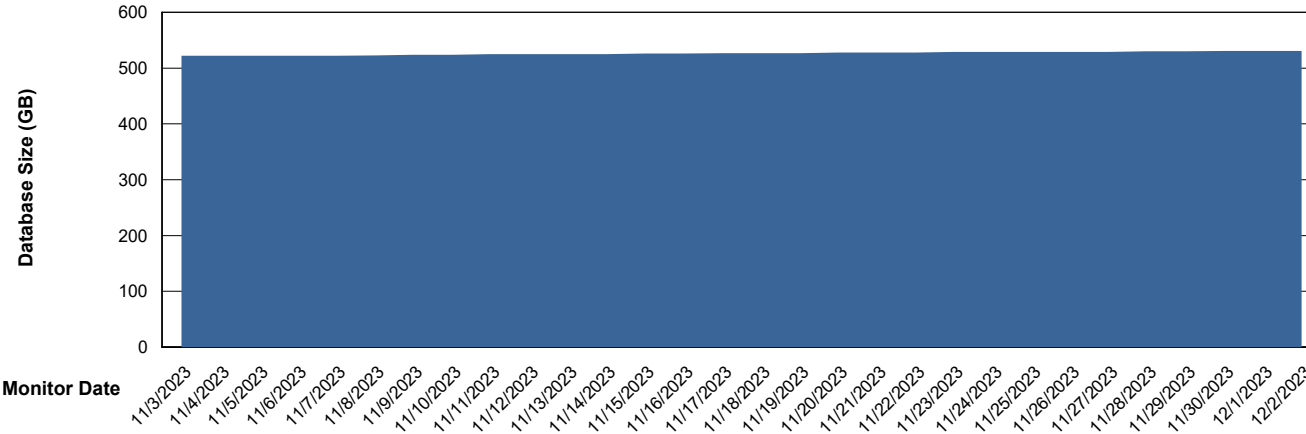

Database growth over last month

Database Tablespace CUS_PRD_ABSDB1_ABS1

Date	Tablespace Name	Filesize (Gb)	Usedsize (Gb)	Percentage free
12/2/2023	ABSDATA	244	199	18
	INDX	388	317	18
12/1/2023	ABSDATA	244	199	18
	INDX	388	317	18
11/30/2023	ABSDATA	244	199	18
	INDX	388	317	18
11/29/2023	ABSDATA	244	199	18
	INDX	388	316	18
11/28/2023	ABSDATA	244	199	19
	INDX	388	316	18
11/27/2023	ABSDATA	244	199	19
	INDX	388	316	19
11/26/2023	ABSDATA	244	199	19
	INDX	388	316	19