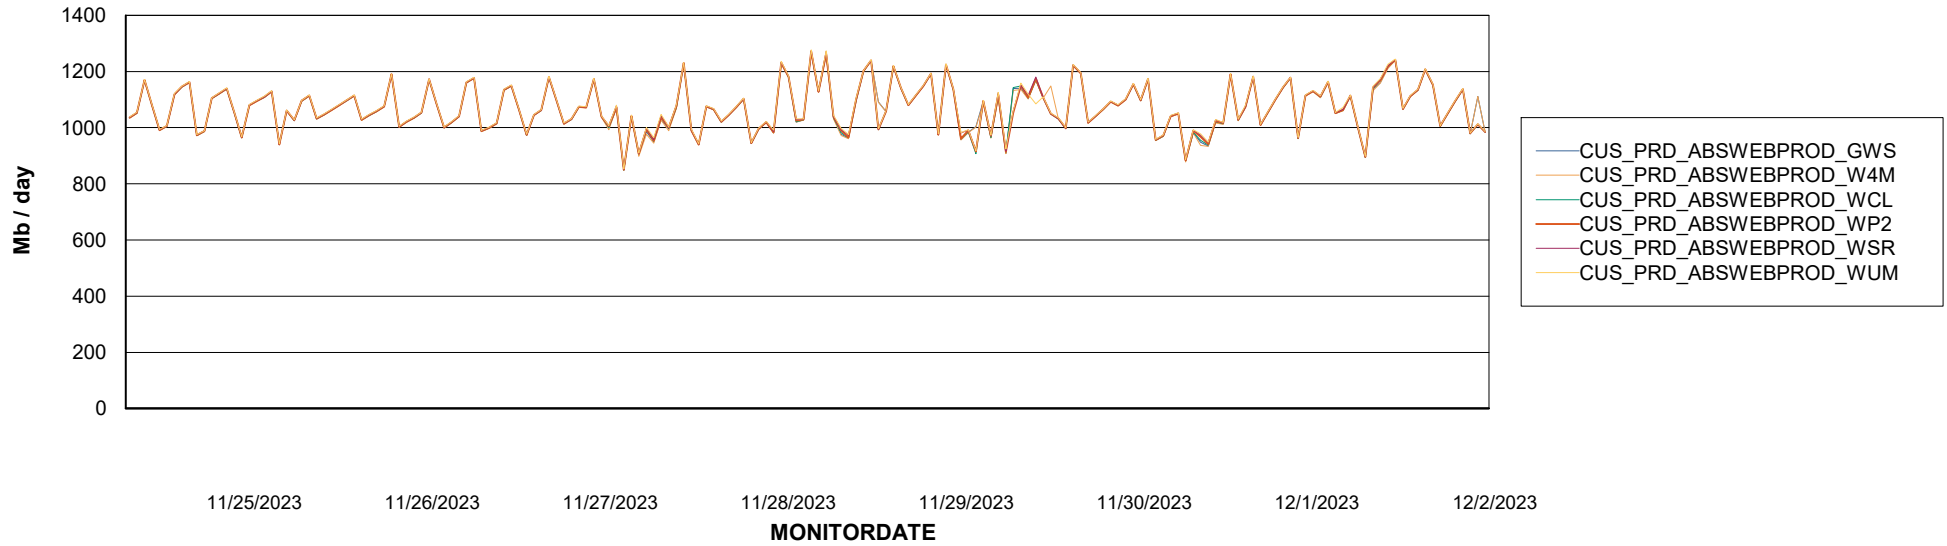

ABSSolute Web Component Services

Avg memory used per ABS Web component