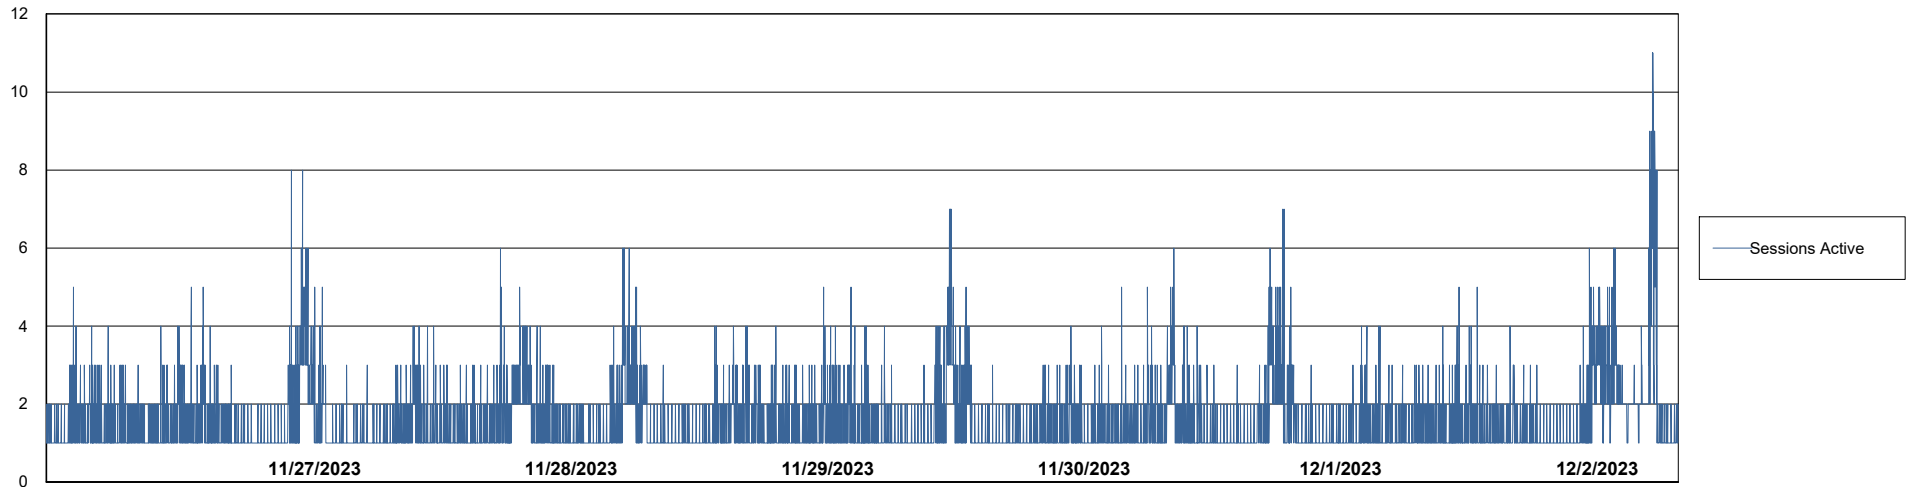

Database Performance CUS_PRD_ABSDB1_ABS1