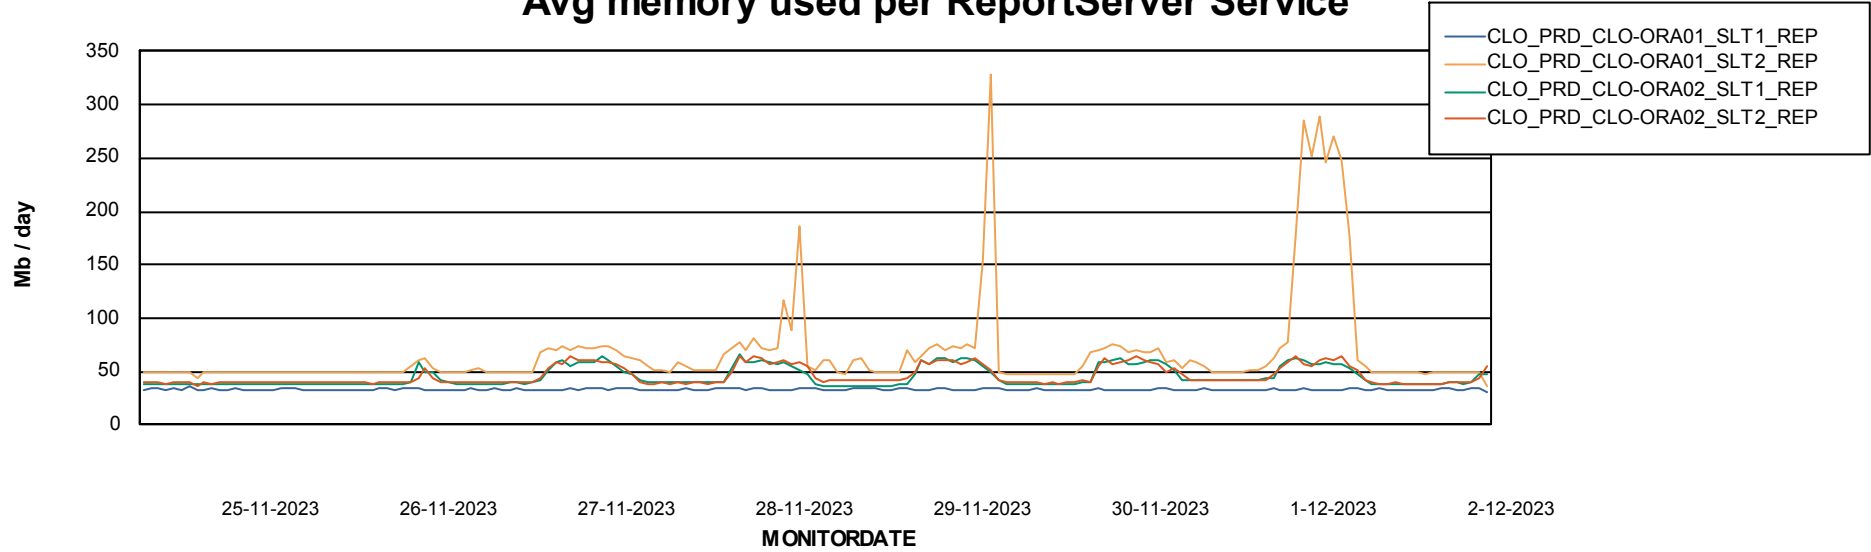

ABSSolute Application ReportServer Services

Avg memory used per ReportServer Service