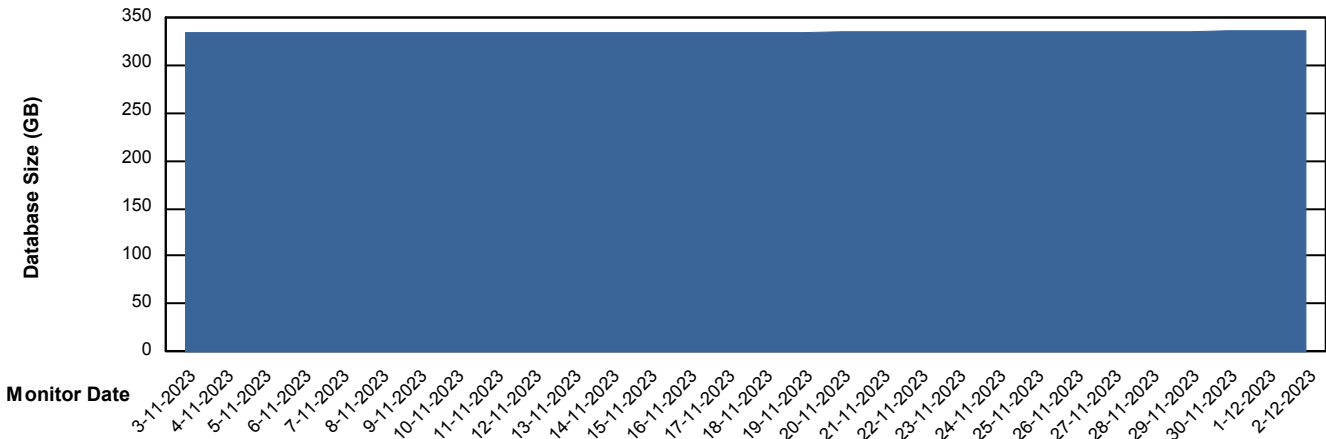

Database growth over last month

Database Tablespace CLODB_PRD_CLO-ORA01

Date	Tablespace Name	Filesize (Gb)	Usedsize (Gb)	Percentage free
2-12-2023	ABSDATA	110	89	19
	INDX	256	221	14
1-12-2023	ABSDATA	110	89	19
	INDX	256	221	14
30-11-2023	ABSDATA	110	89	19
	INDX	256	221	14
29-11-2023	ABSDATA	110	89	19
	INDX	256	221	14
28-11-2023	ABSDATA	110	89	19
	INDX	256	221	14
27-11-2023	ABSDATA	110	89	19
	INDX	256	221	14
26-11-2023	ABSDATA	110	89	19
	INDX	256	221	14