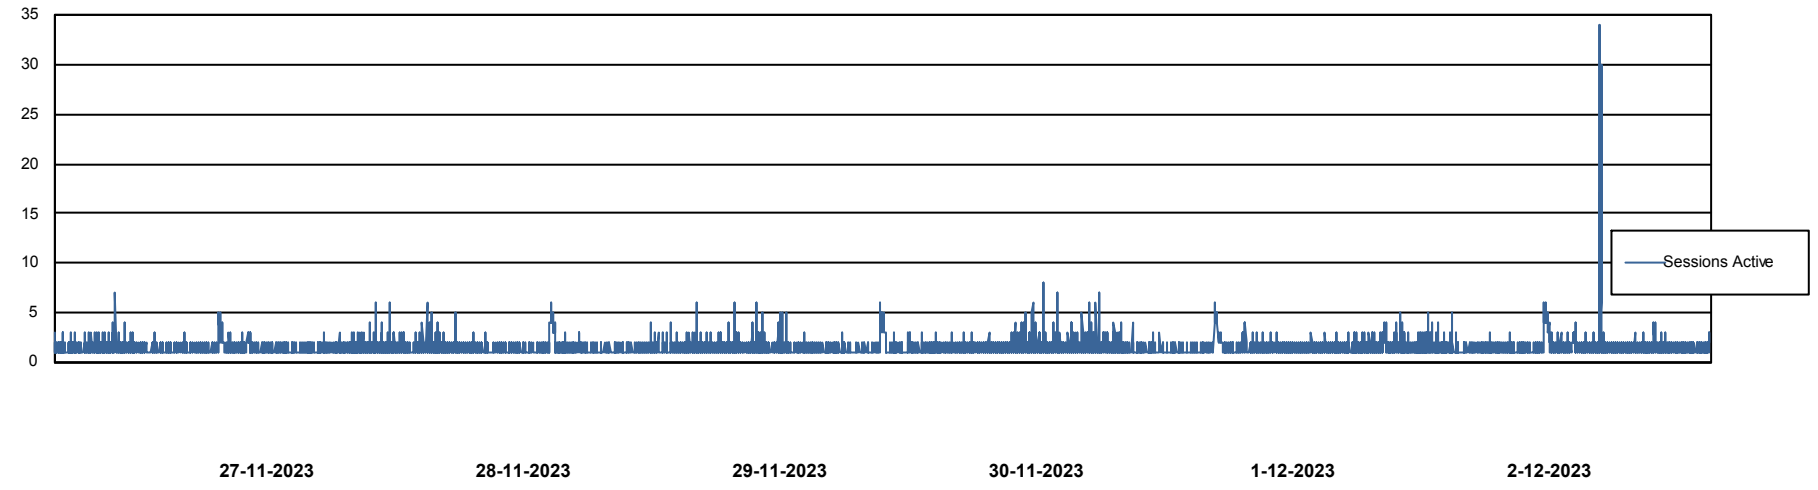

Database Performance CLODB_PRD_CLO-ORA01