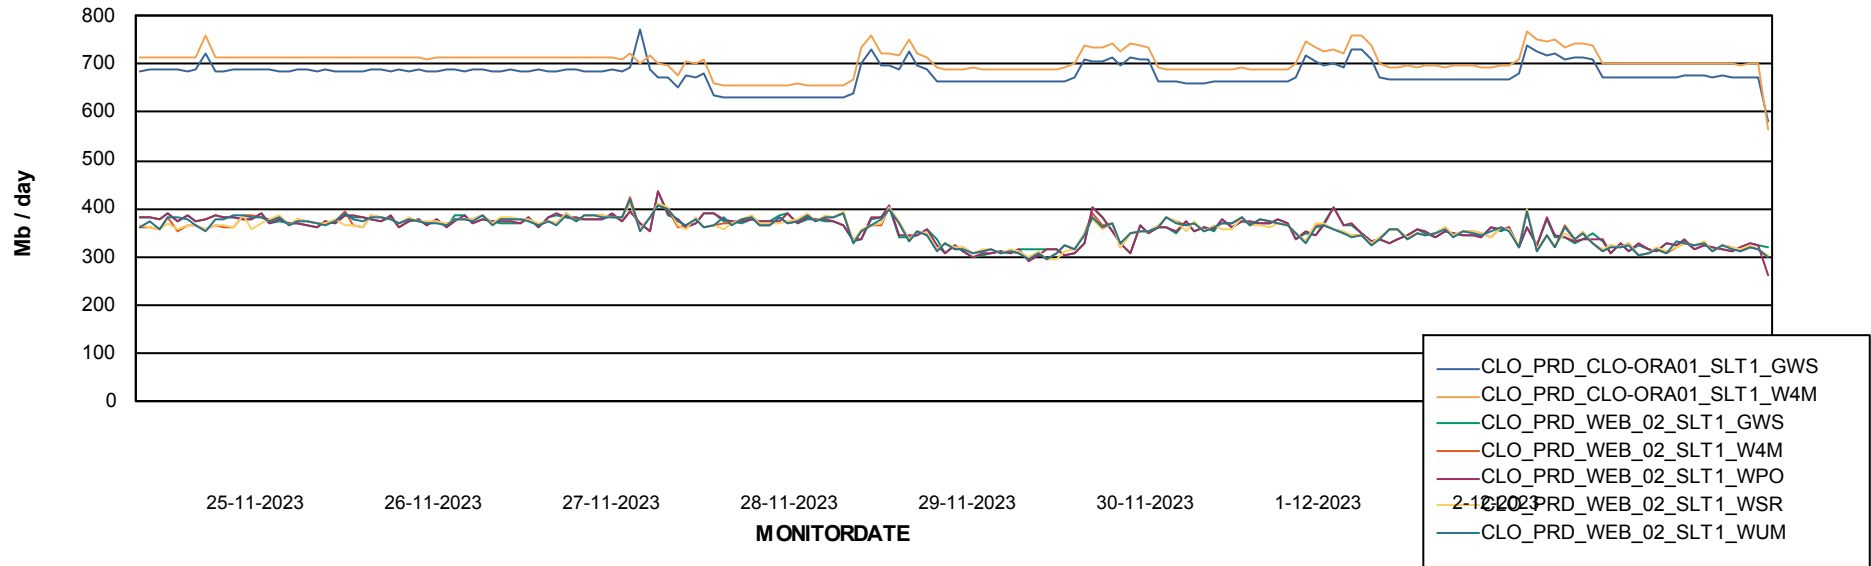

ABSSolute Web Component Services

Avg memory used per ABS Web component