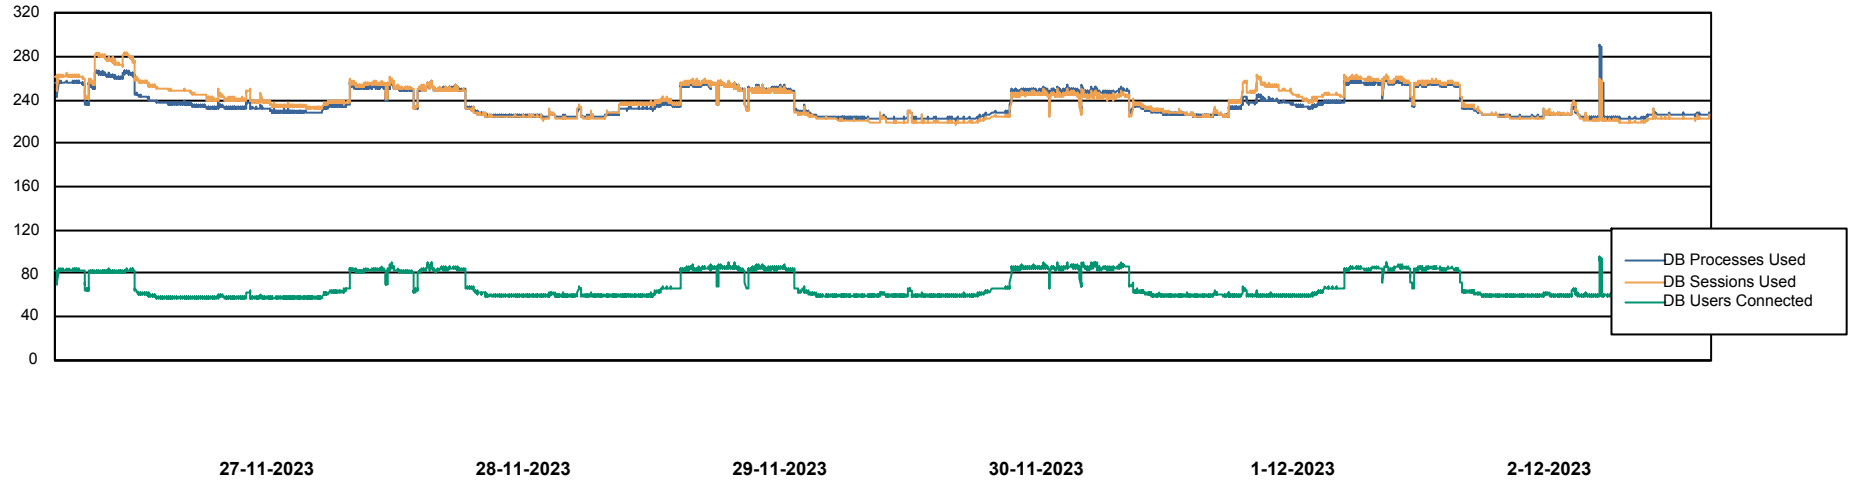

Database Performance CLODB_PRD_CLO-ORA01