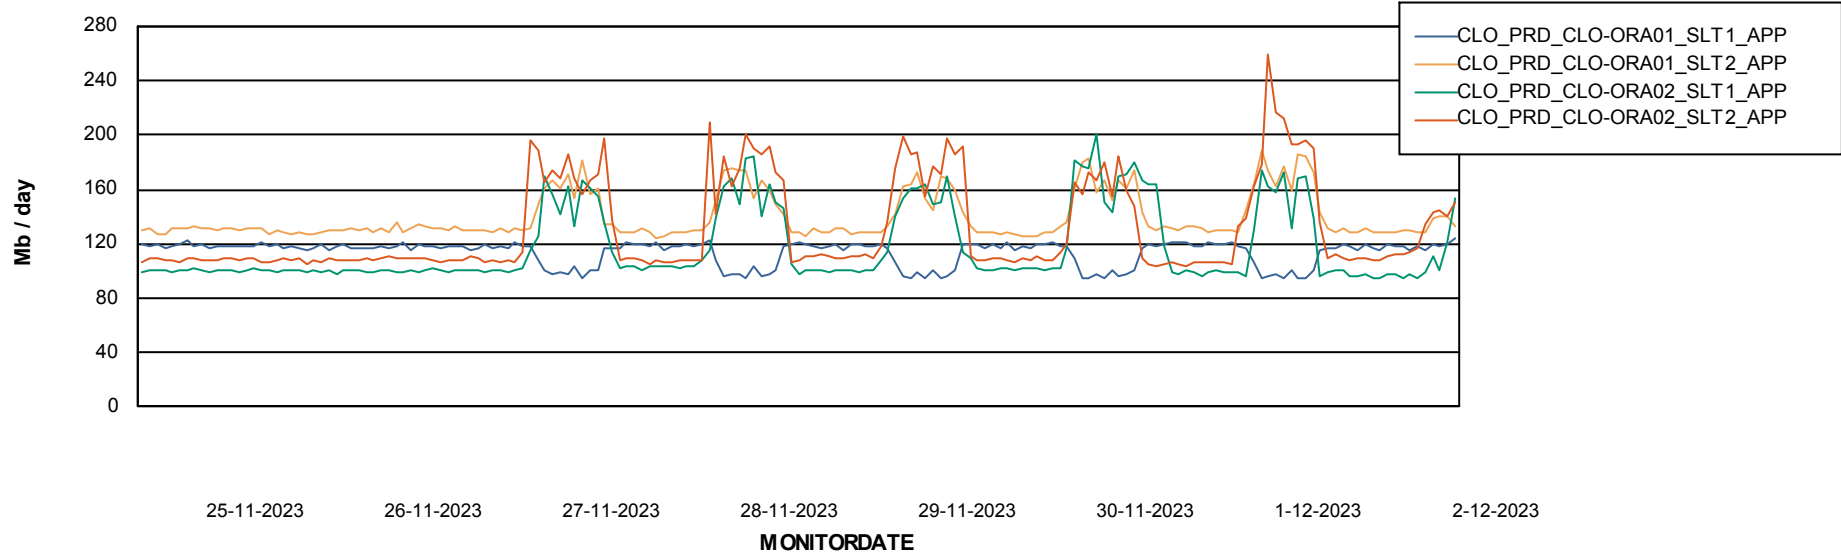

ABSSolute Application Server Services

Avg memory used per ABS Server Service