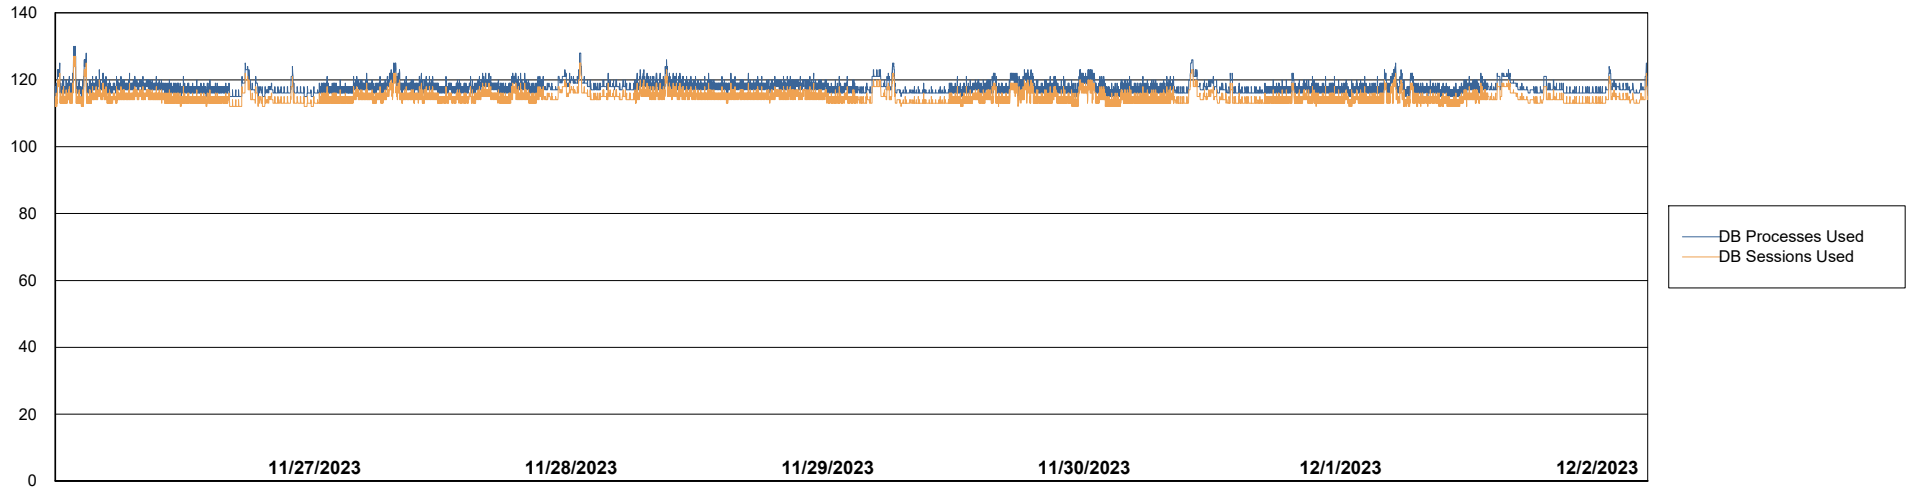

Weekly SLA Customer Report

Customer CIW Production
Database ID 45

Database Performance CIW_PRD_ORACLE8_ABS1

Weekly SLA Customer Report

Customer CIW Production
Database ID 45

Database Performance CIW_PRD_ORACLE9_HSBABS1

DB Processes Max 300

Weekly SLA Customer Report

Customer CIW Production
 Database ID 45

DATABASE SIZE CIW_PRD_ORACLE8_ABS1

Database growth over last month

Database Tablespace CIW_PRD_ORACLE8_ABS1

Date	Tablespace Name	Filesize (Gb)	Usedsize (Gb)	Percentage free
12/2/2023	ABSDATA	62	50	19
	INDX	12	7	38
12/1/2023	ABSDATA	62	50	19
	INDX	12	7	38
11/30/2023	ABSDATA	62	50	19
	INDX	12	7	38
11/29/2023	ABSDATA	62	50	19
	INDX	12	7	38
11/28/2023	ABSDATA	62	50	19
	INDX	12	7	38
11/27/2023	ABSDATA	60	50	16
	INDX	12	7	38
11/26/2023	ABSDATA	60	50	16
	INDX	12	7	38