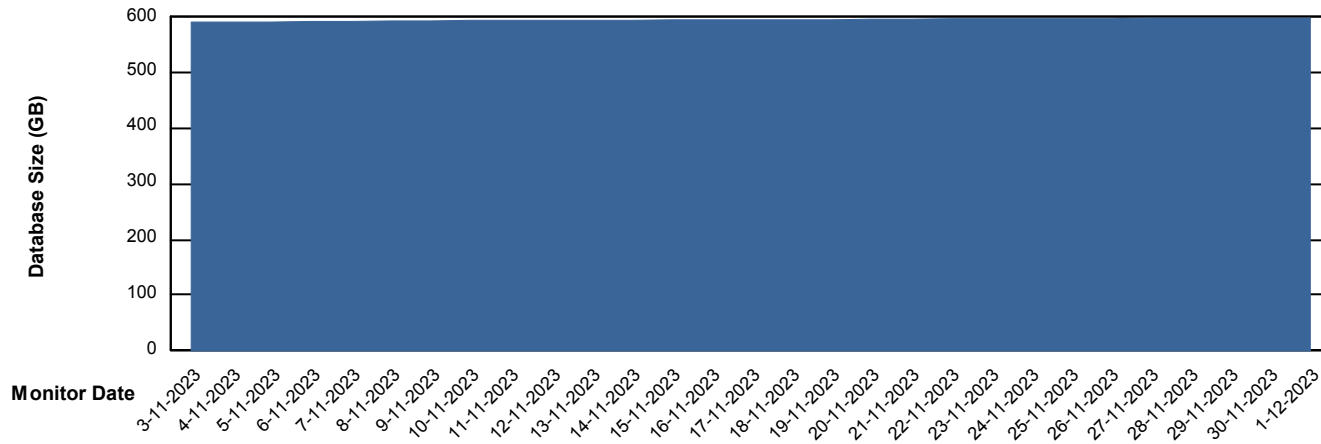

DATABASE SIZE BGG_PRD_DEDC-DB07_DB_Production

Database growth over last month