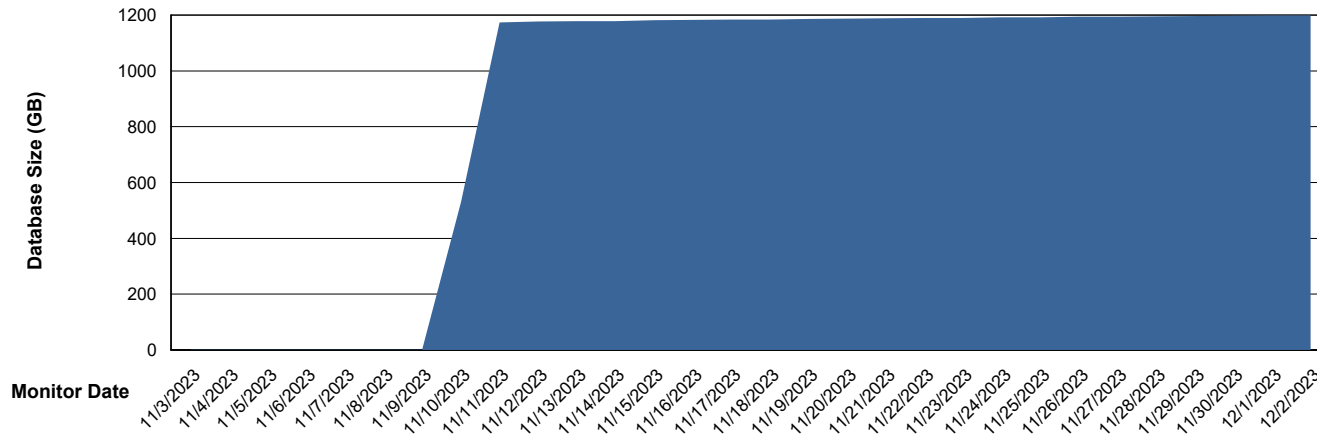

# Weekly SLA Customer Report

Customer AUJ\_Production  
Database ID 185

DATABASE SIZE AUJ\_BI2\_DB

### Database growth over last month

DATABASE SIZE AUJ\_DB2\_Primary

### Database growth over last month