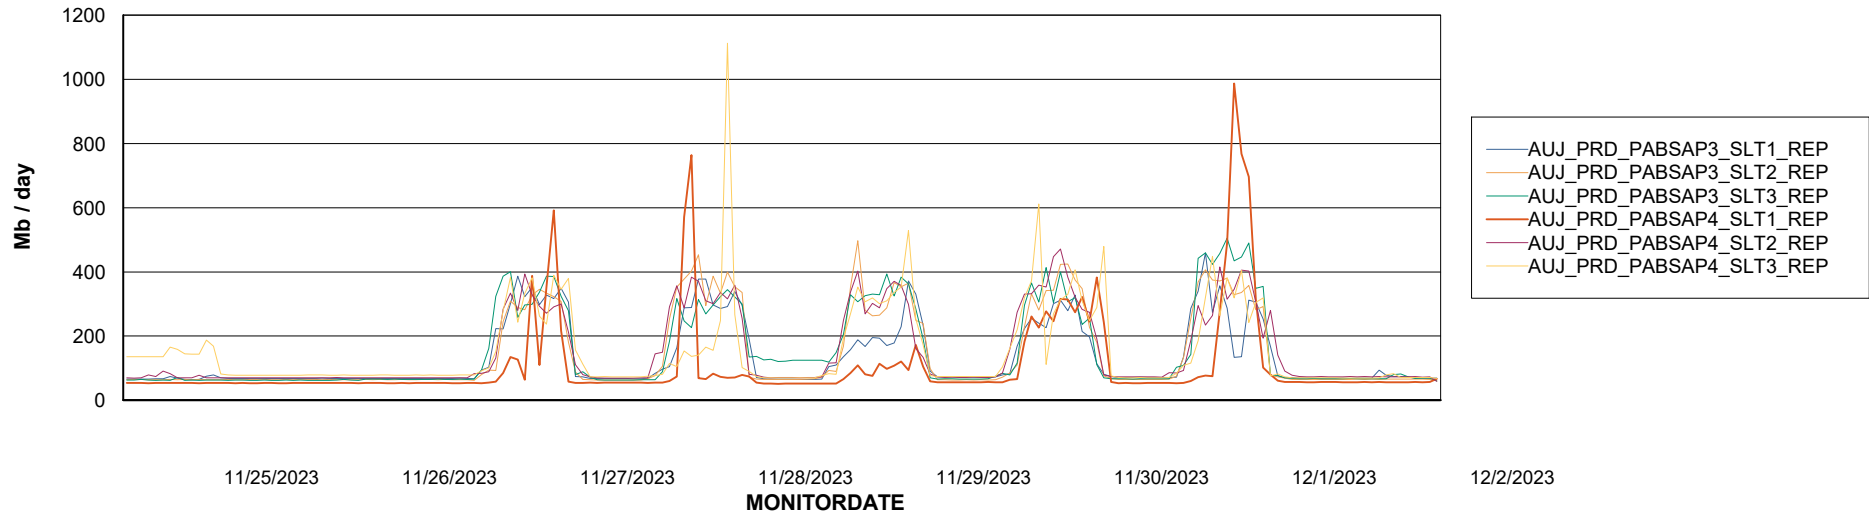

ABSSolute Application ReportServer Services

Avg memory used per ReportServer Service