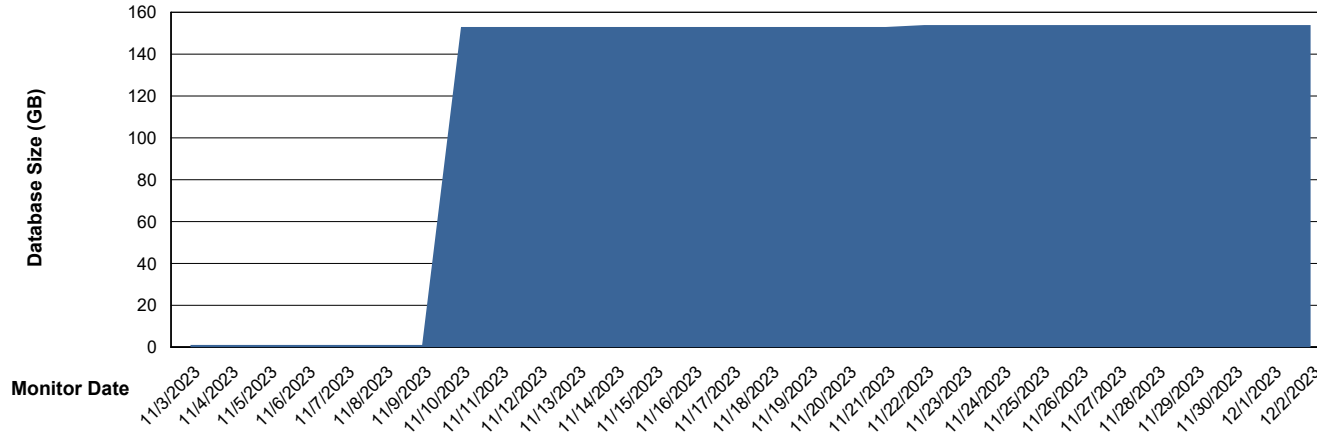

DATABASE SIZE AUJ_BI2_DB

Database growth over last month