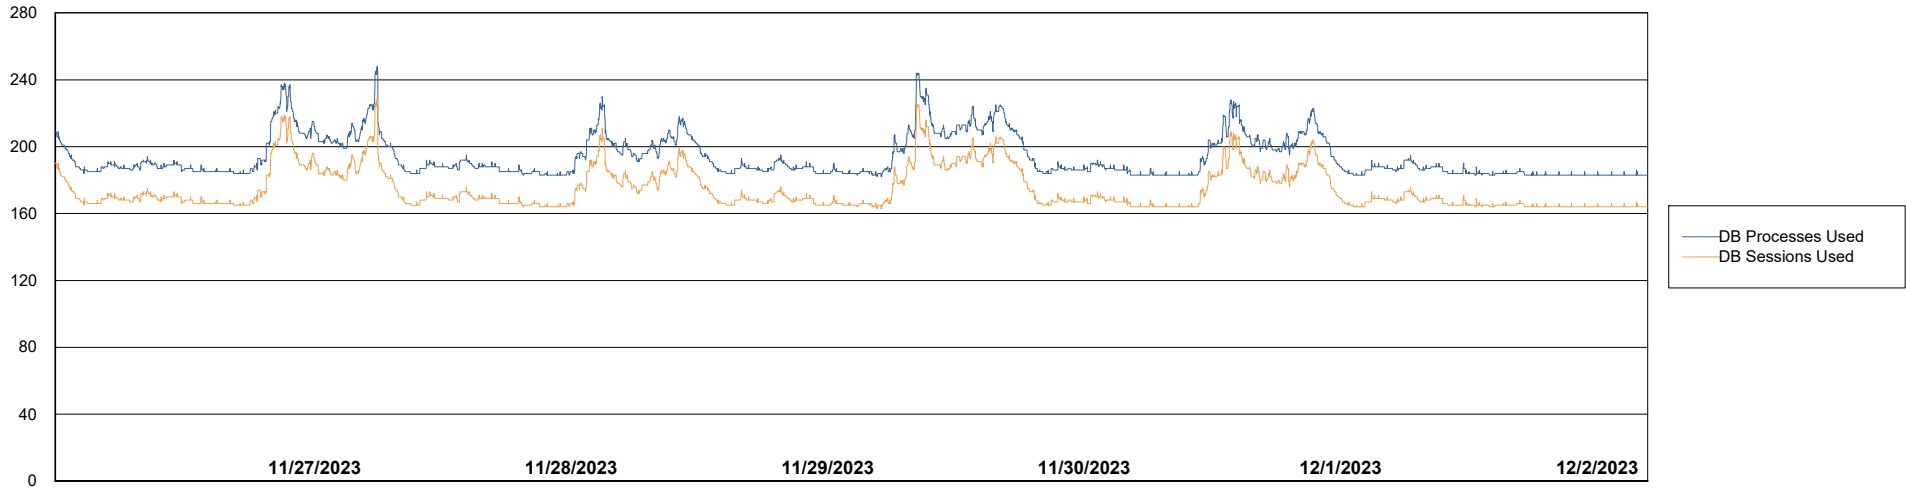

Database Performance AUJ_DB2_Primary

DB Processes Max 1,000