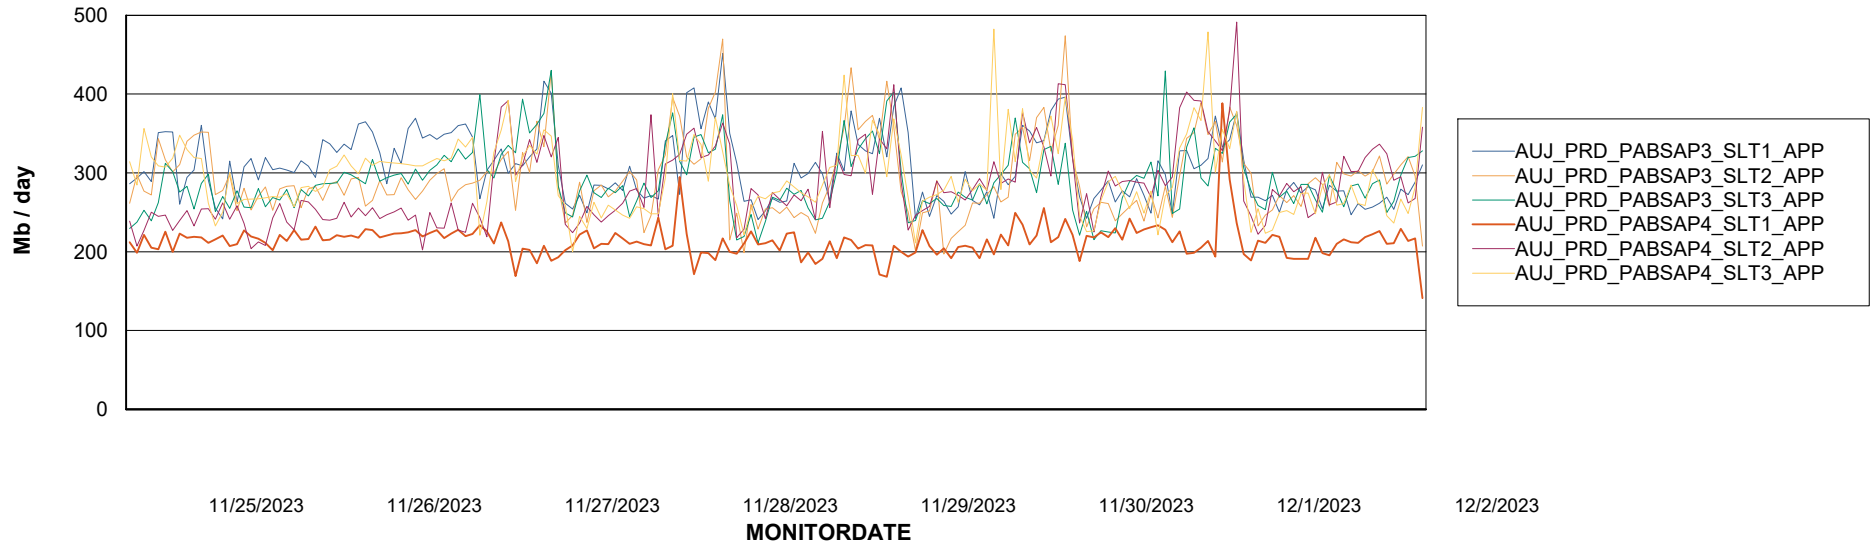

ABSSolute Application Server Services

Avg memory used per ABS Server Service