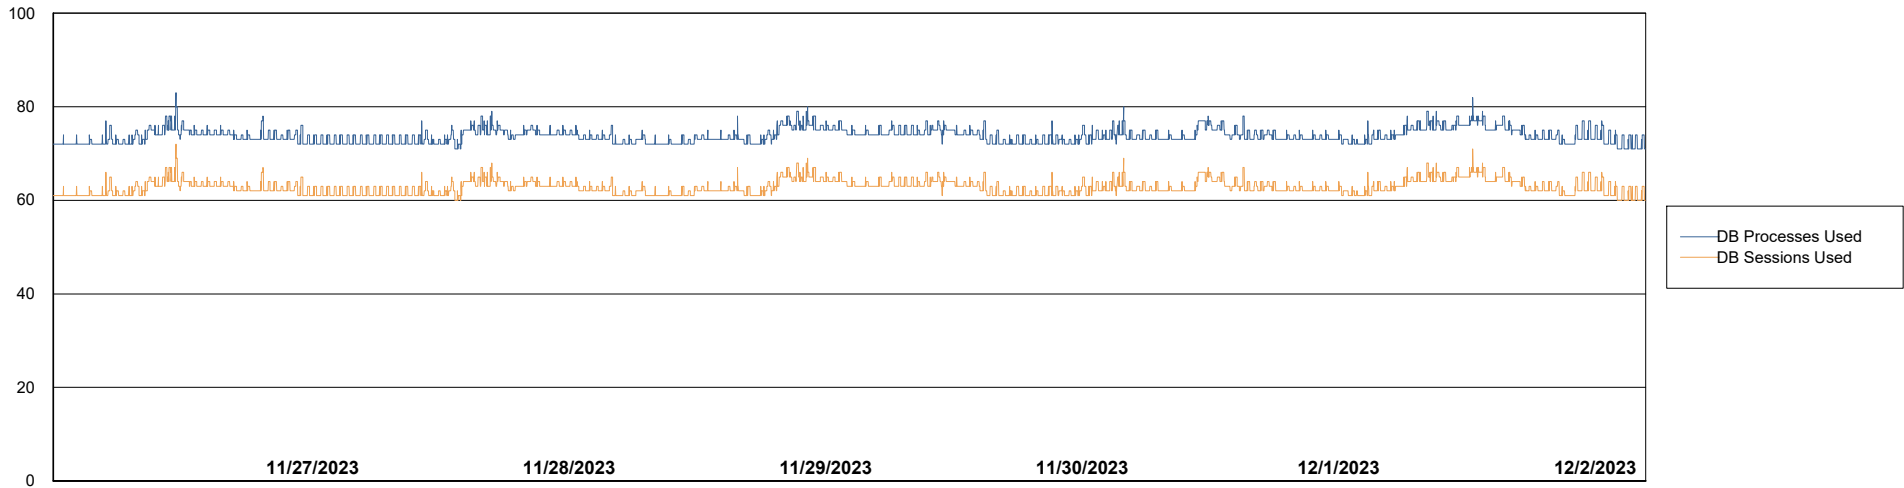

Database Performance AUJ_BI2_DB

DB Processes Max 1,000