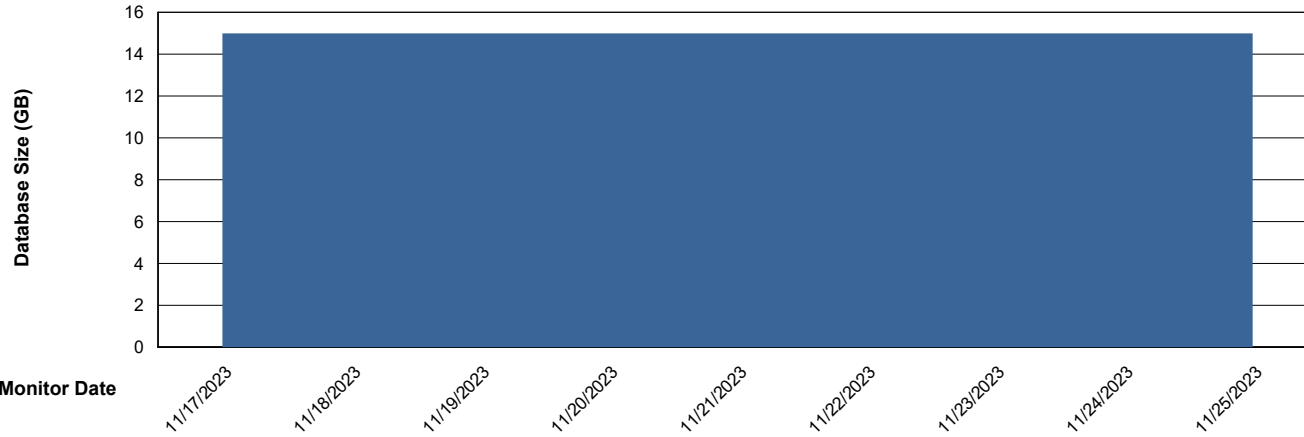

Weekly SLA Customer Report

Customer XMX Production (24/7)
Database ID 146

Database Performance XMX_PROD_ABSDB01_PRDB_ABS1

Weekly SLA Customer Report

Customer XMX Production (24/7)
Database ID 146

Database Performance XMX_PROD_ABSDB02_SBDB_HSBABS1

DB Processes Max 4
DB Processes Max 0
DB Processes Max 1,000

Weekly SLA Customer Report

Customer XMX Production (24/7)
 Database ID 146

DATABASE SIZE XMX_PROD_ABSDB01_PRDB_ABS1

Database growth over last month

Database Tablespace XMX_PROD_ABSDB01_PRDB_ABS1

Date	Tablespace Name	Filesize (Gb)	Usedsize (Gb)	Percentage free
11/25/2023	ABSDATA	4	2	40
	INDX	8	0	100
11/24/2023	ABSDATA	4	2	41
	INDX	8	0	100
11/23/2023	ABSDATA	4	2	41
	INDX	8	0	100
11/22/2023	ABSDATA	4	2	41
	INDX	8	0	100
11/21/2023	ABSDATA	4	2	41
	INDX	8	0	100
11/20/2023	ABSDATA	4	2	41
	INDX	8	0	100
11/19/2023	ABSDATA	4	2	41
	INDX	8	0	100