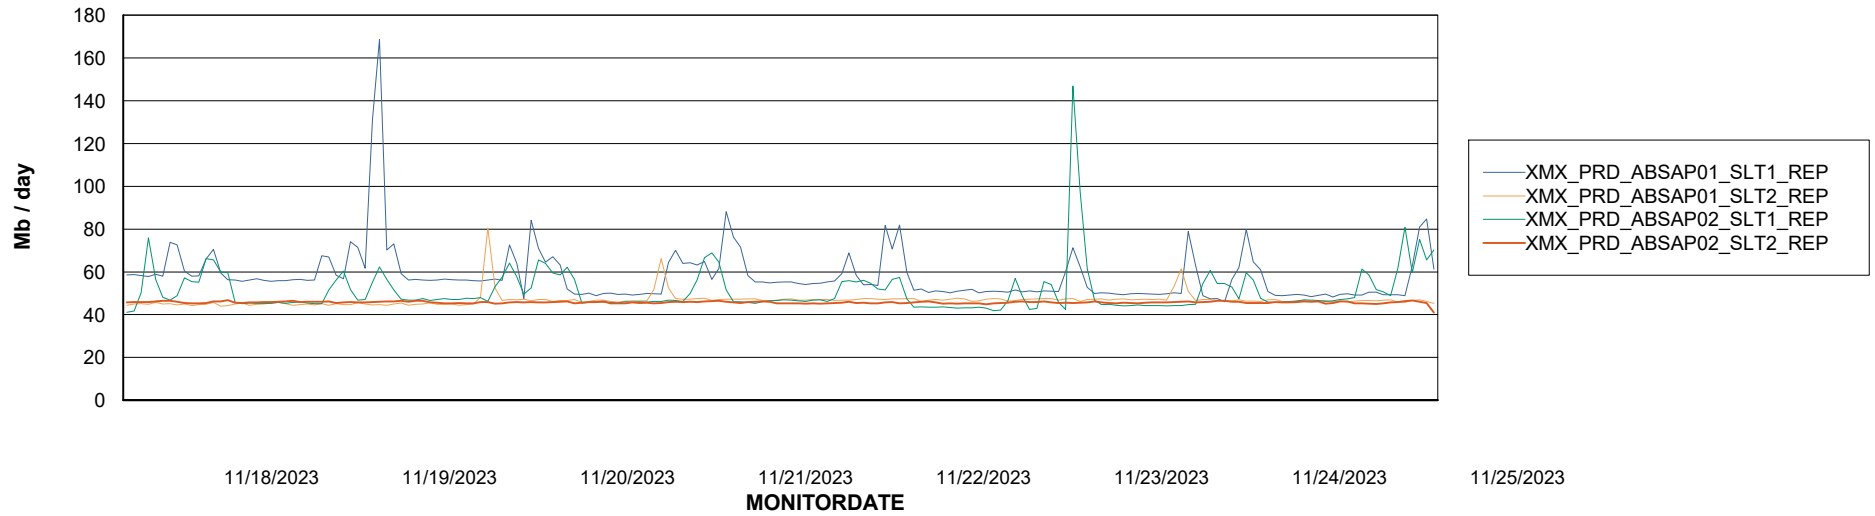

Database Tablespace XMX_PROD_ABSDB01_PRDB_ABS1

Date	Tablespace Name	Filesize (Gb)	Usedsize (Gb)	Percentage free
11/25/2023	ABSDATA	4	2	40
	INDX	8	0	100
11/24/2023	ABSDATA	4	2	41
	INDX	8	0	100
11/23/2023	ABSDATA	4	2	41
	INDX	8	0	100
11/22/2023	ABSDATA	4	2	41
	INDX	8	0	100
11/21/2023	ABSDATA	4	2	41
	INDX	8	0	100
11/20/2023	ABSDATA	4	2	41
	INDX	8	0	100
11/19/2023	ABSDATA	4	2	41
	INDX	8	0	100

Weekly SLA Customer Report

Customer XMX Production (24/7)
Database ID 146

ABSSolute Application Server Services

Avg memory used per ABS Server Service

Avg users per day per ABS server

Weekly SLA Customer Report

Customer XMX Production (24/7)
Database ID 146

ABSSolute Application ReportServer Services

Avg memory used per ReportServer Service

Weekly SLA Customer Report

Customer XMX Production (24/7)
Database ID 146