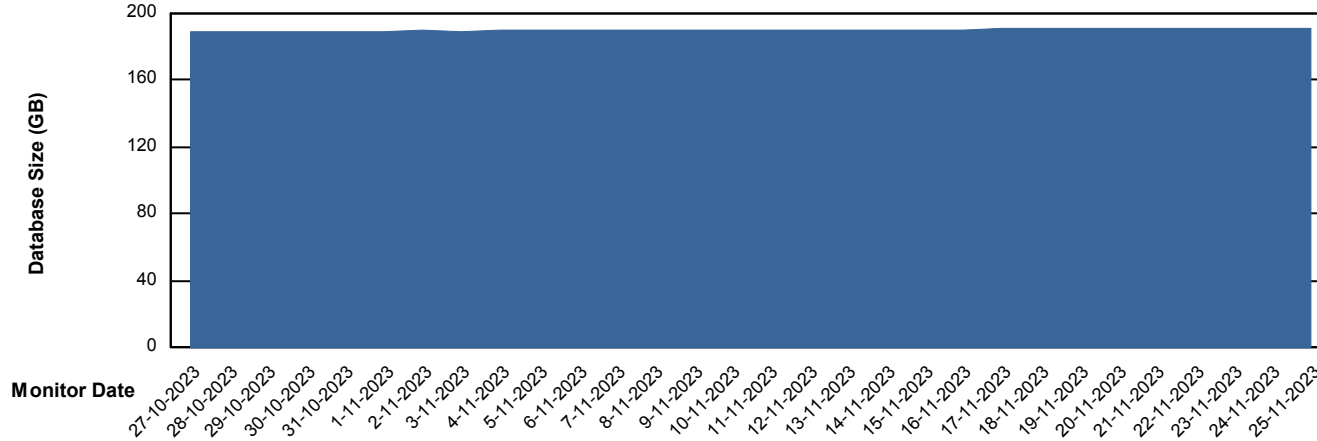

Customer VOS_Production
Database ID 143

Database Performance VOSDB_Standby

DB Processes Max 1,000

Weekly SLA Customer Report

Customer VOS_Production
Database ID 143

DATABASE SIZE VOSDB_BI

Database growth over last month