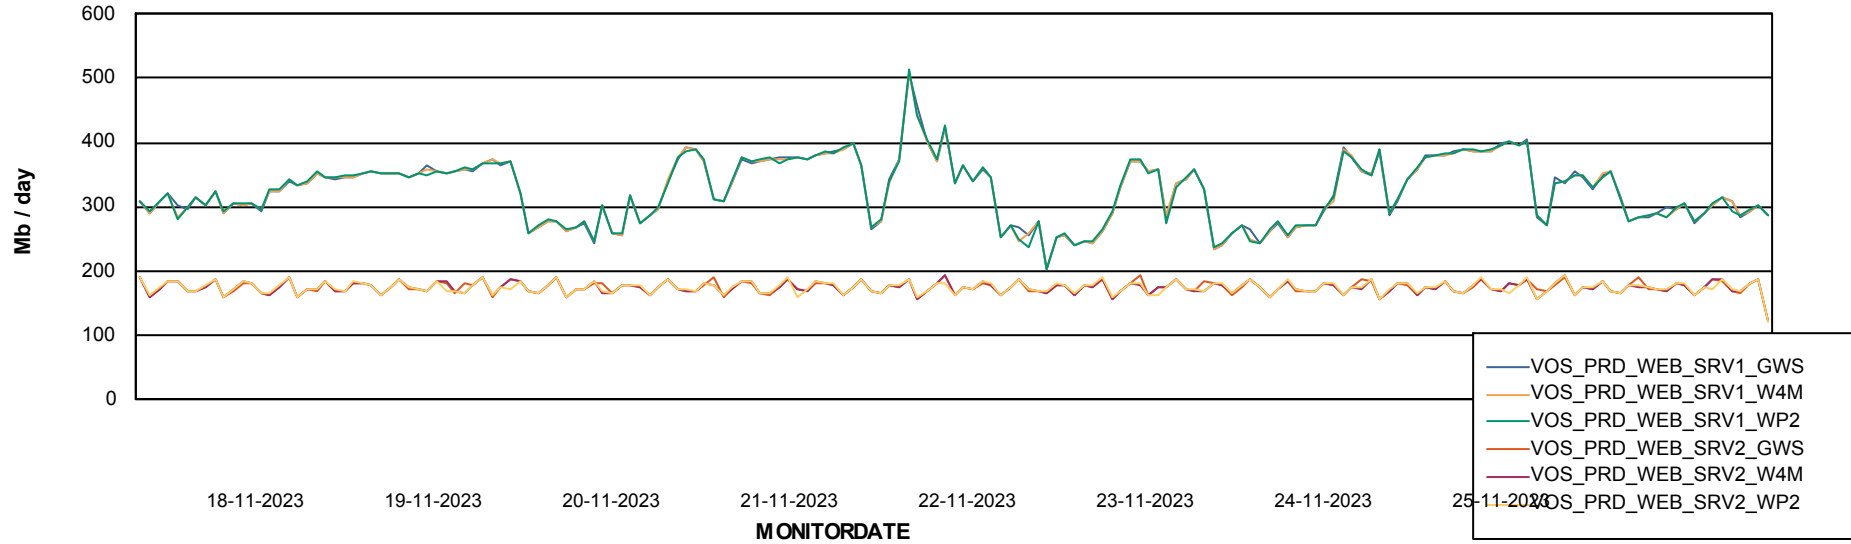

ABSSolute Application ReportServer Services

Avg memory used per ReportServer Service

Weekly SLA Customer Report

Customer VOS_Production
Database ID 143

ABSSolute Web Component Services

Avg memory used per ABS Web component