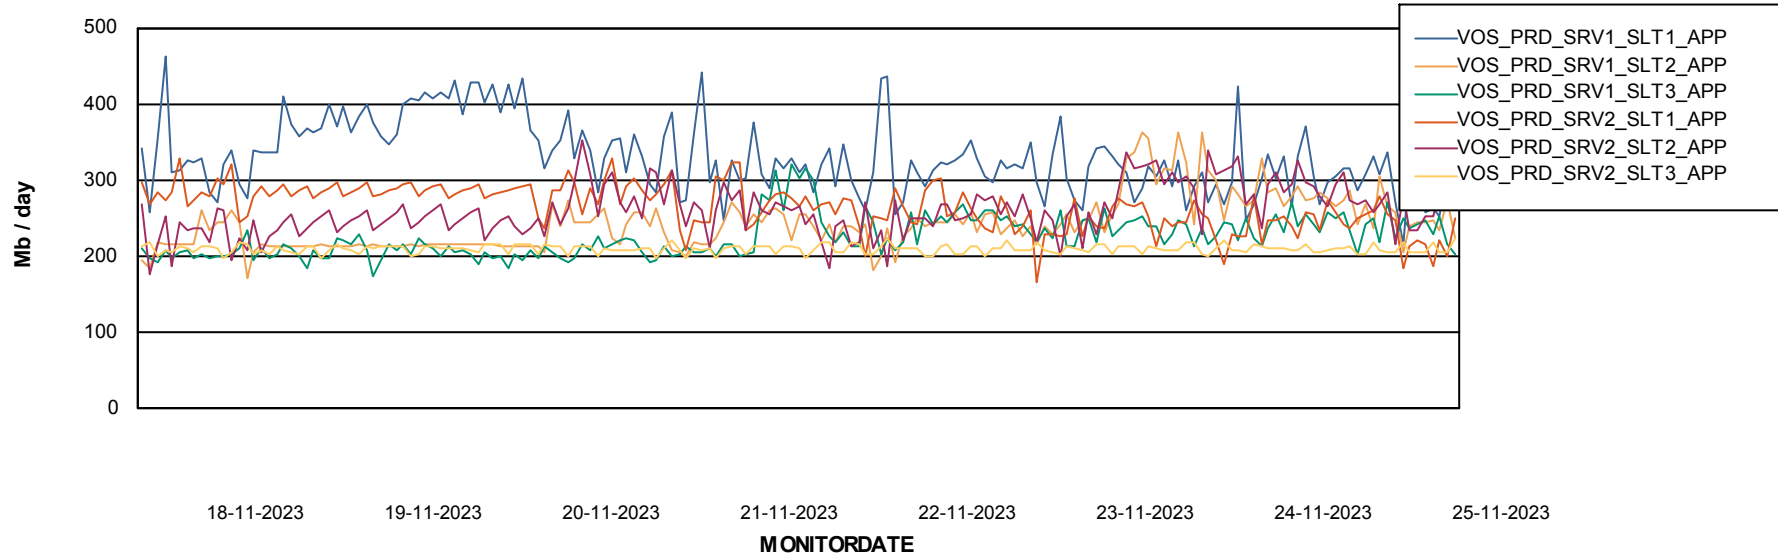

ABSSolute Application Server Services

Avg memory used per ABS Server Service