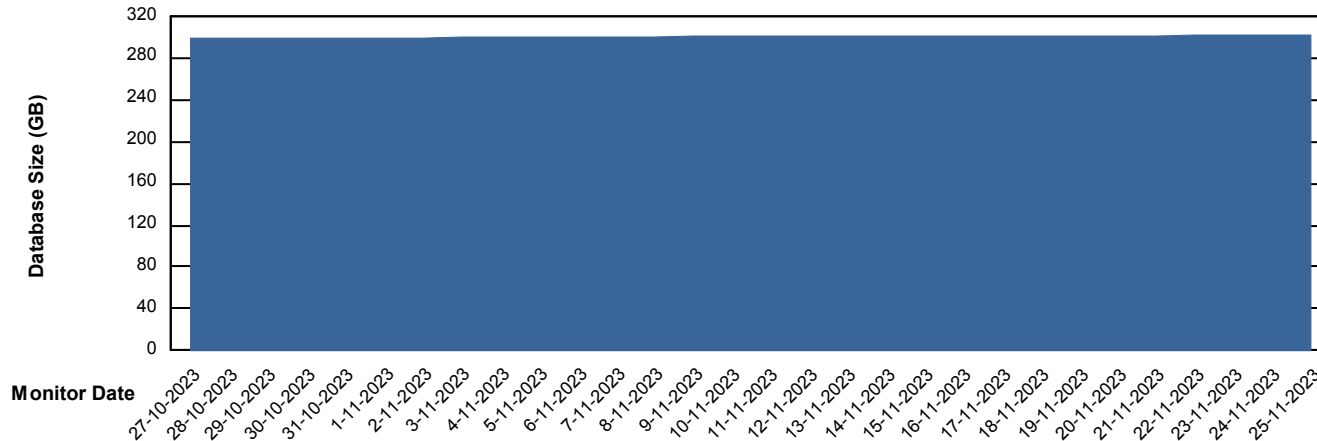

DATABASE SIZE VOSDB_Production

Database growth over last month