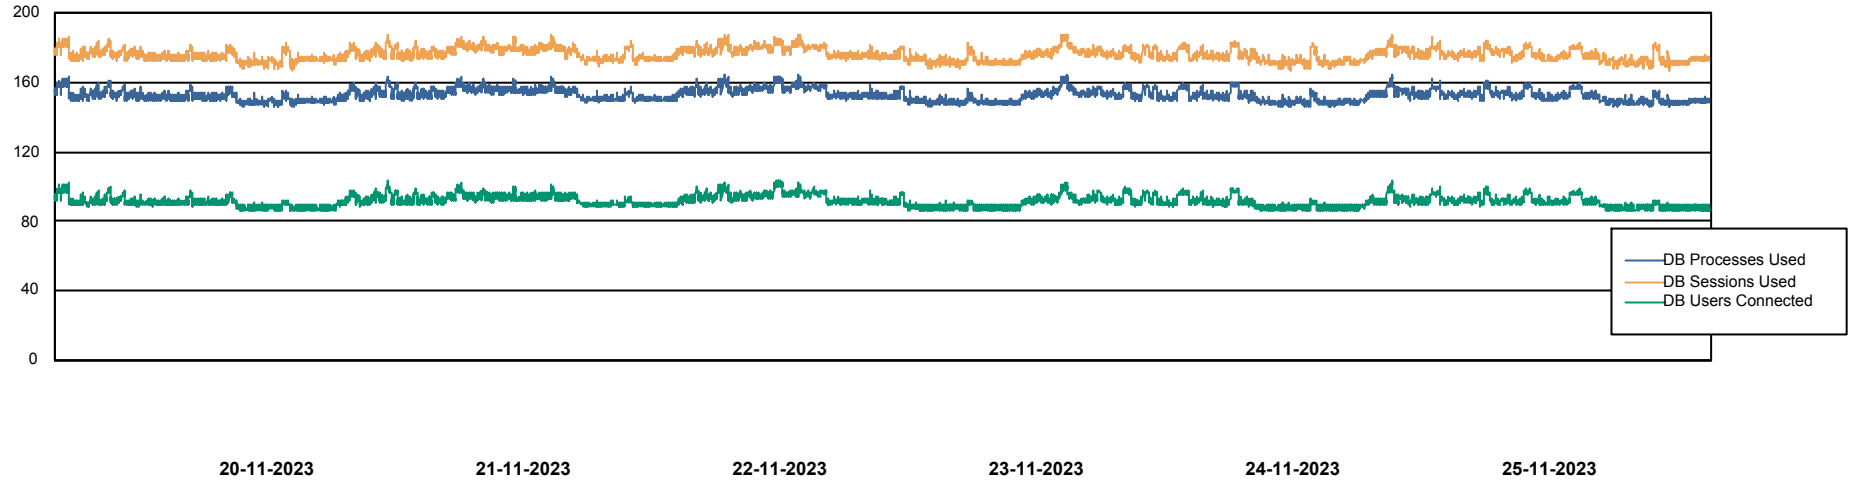

Weekly SLA Customer Report

Customer VOS_Production
Database ID 143

Database Performance VOSDB_BI

Weekly SLA Customer Report

Customer VOS_Production
Database ID 143

Database Performance VOSDB_Production

Weekly SLA Customer Report