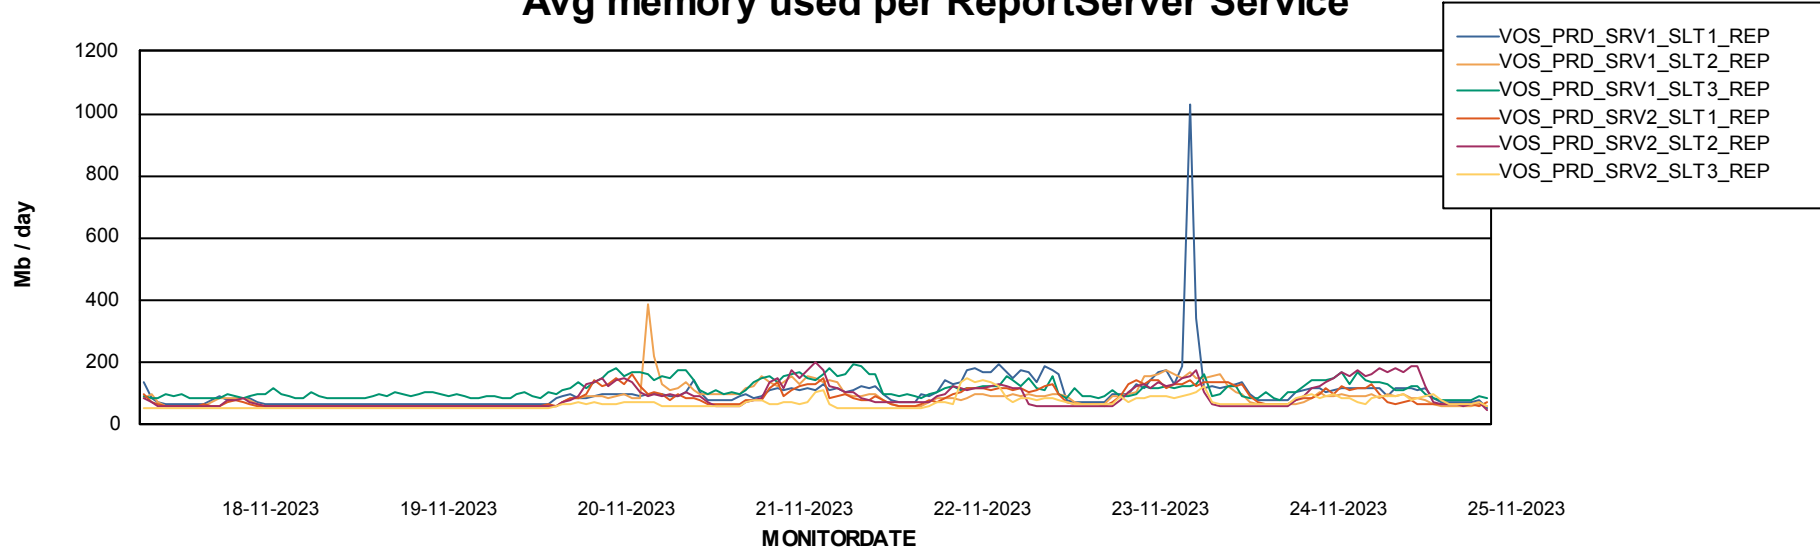

ABSSolute Application ReportServer Services

Avg memory used per ReportServer Service