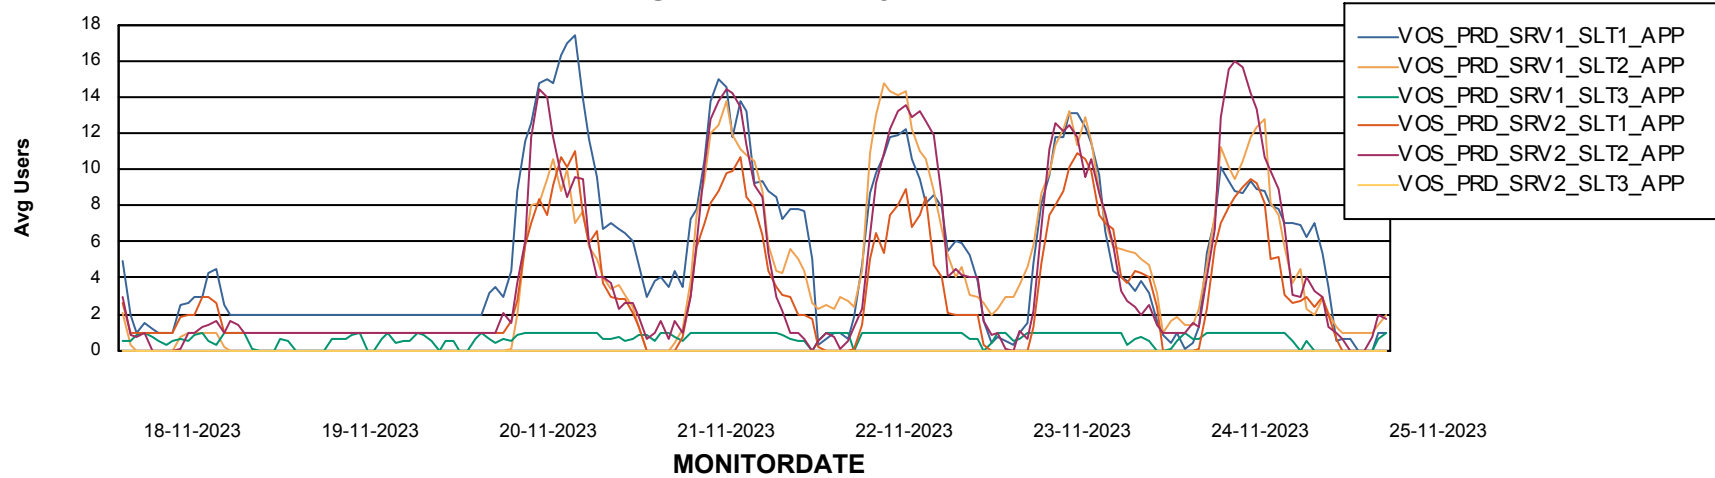

Weekly SLA Customer Report

Customer VOS_Production
Database ID 143

ABSSolute Application Server Services

Avg memory used per ABS Server Service

Avg users per day per ABS server

Weekly SLA Customer Report

Customer VOS_Production
Database ID 143