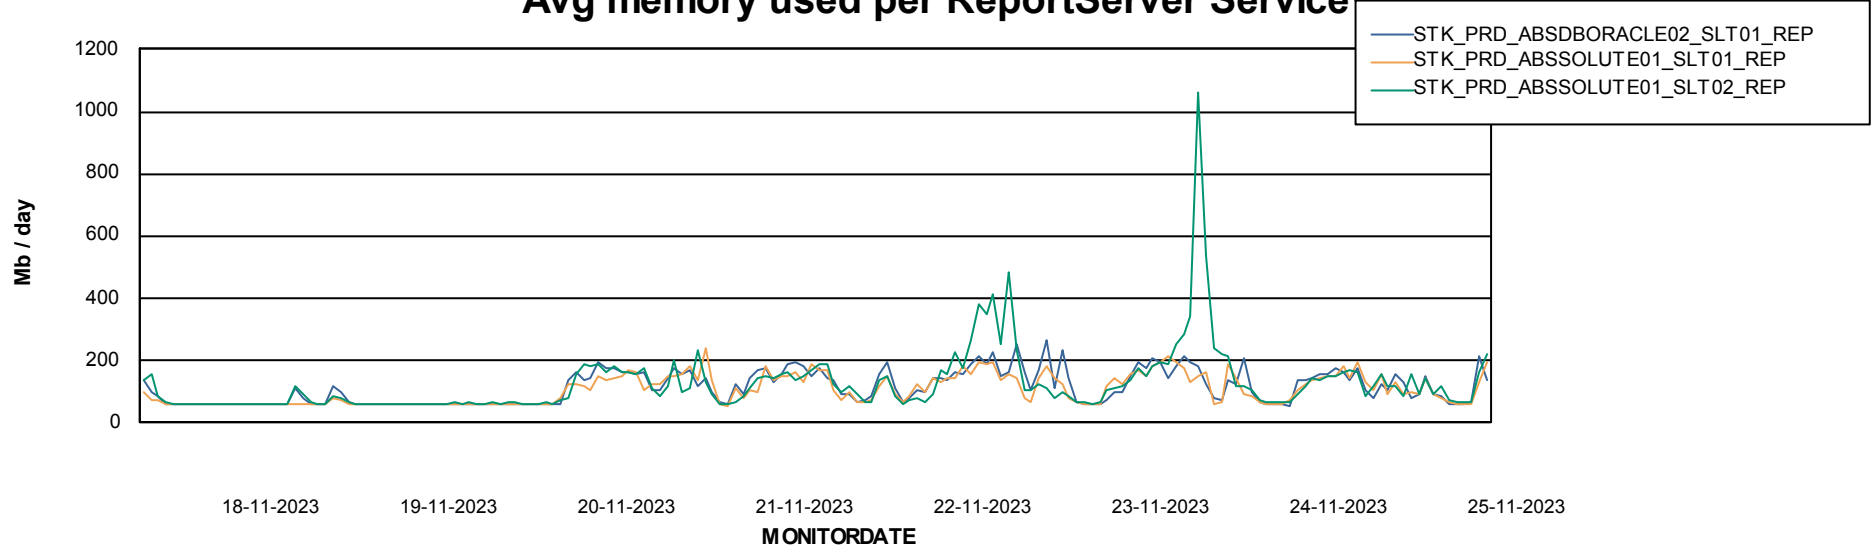

Avg memory used per ABS Server Service

Avg users per day per ABS server

Weekly SLA Customer Report

Customer STK_Production
Database ID 82

ABSSolute Application ReportServer Services

Avg memory used per ReportServer Service