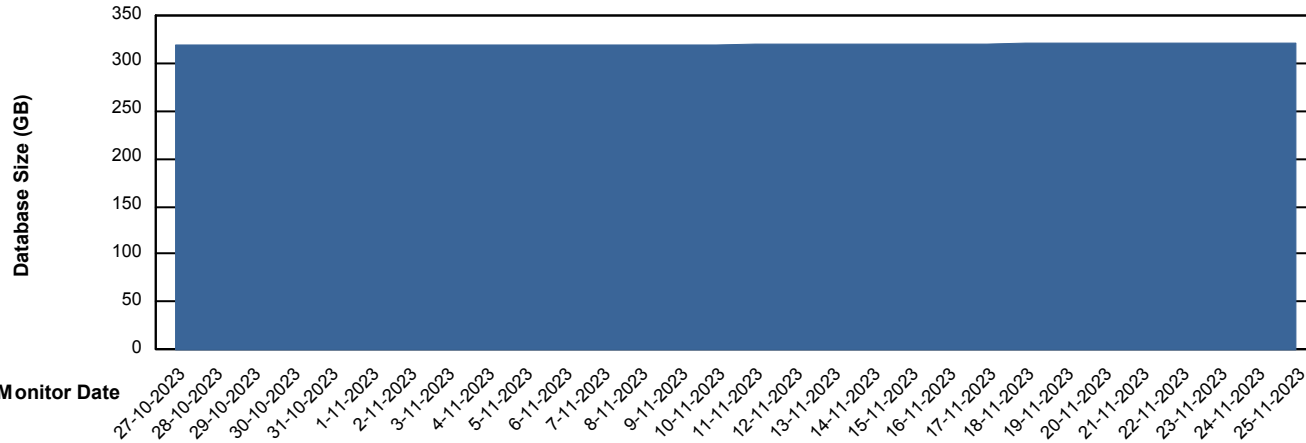

Weekly SLA Customer Report

Customer STK_Production
Database ID 82

Database Performance STKDB_Production

Weekly SLA Customer Report

Customer STK_Production
Database ID 82

Database Performance STKDB_Standby

DB Processes Max 1,000

Weekly SLA Customer Report

Customer STK_Production
 Database ID 82

DATABASE SIZE STKDB_Production

Database growth over last month

Database Tablespace STKDB_Production

Date	Tablespace Name	Filesize (Gb)	Usedsize (Gb)	Percentage free
25-11-2023	ABSDATA	200	118	41
	INDX	235	192	18
24-11-2023	ABSDATA	200	118	41
	INDX	235	192	18
23-11-2023	ABSDATA	200	118	41
	INDX	235	192	18
22-11-2023	ABSDATA	200	118	41
	INDX	235	192	18
21-11-2023	ABSDATA	200	118	41
	INDX	235	192	18
20-11-2023	ABSDATA	200	118	41
	INDX	235	192	18
19-11-2023	ABSDATA	200	118	41
	INDX	235	192	19