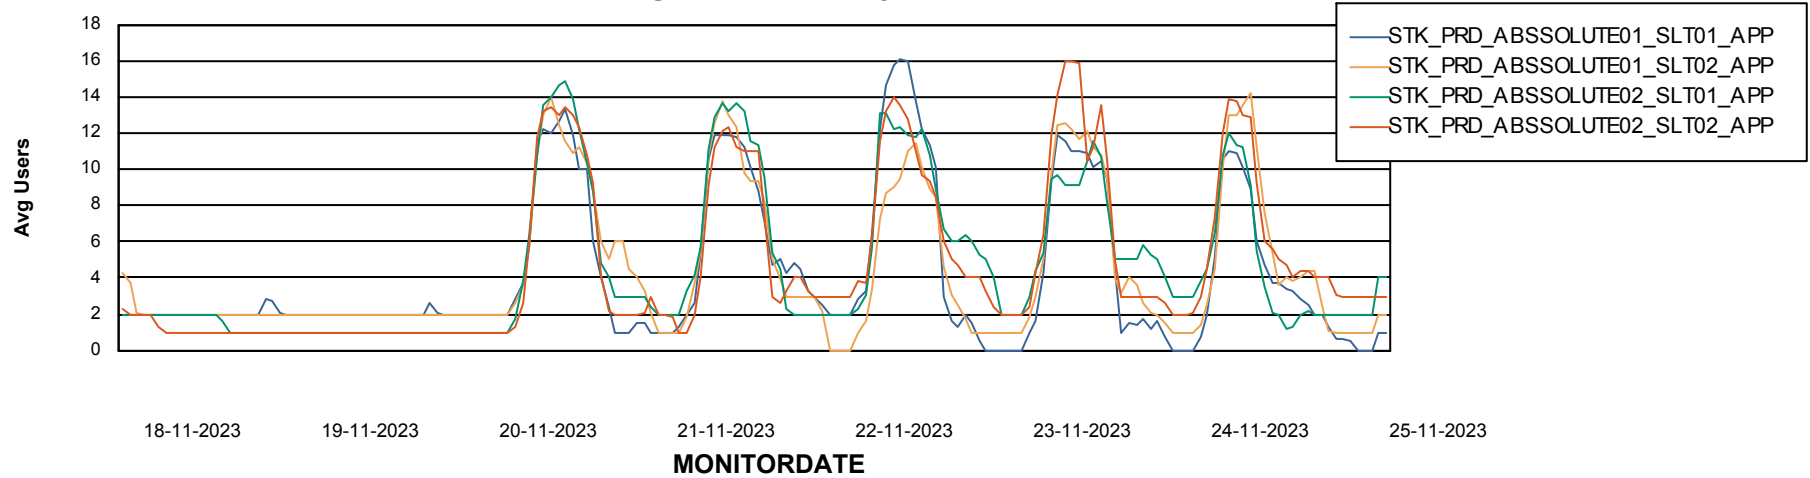

Avg users per day per ABS server