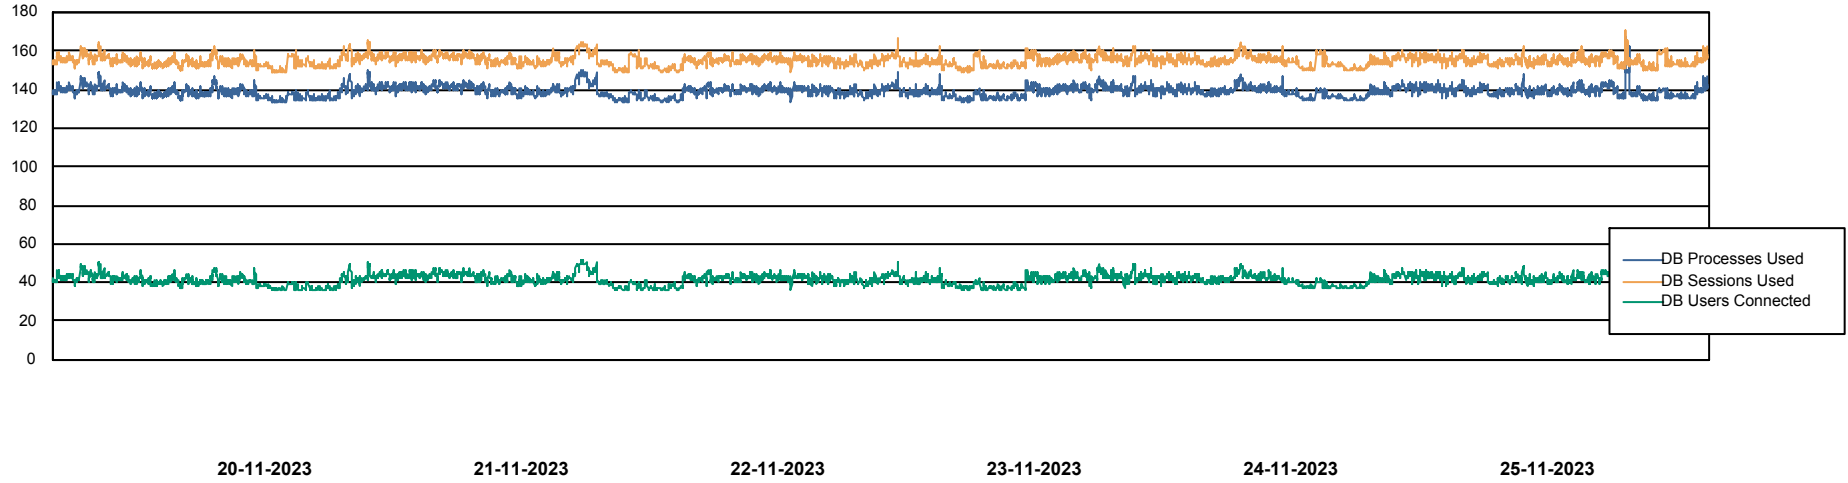

Database Performance STKDB_Production