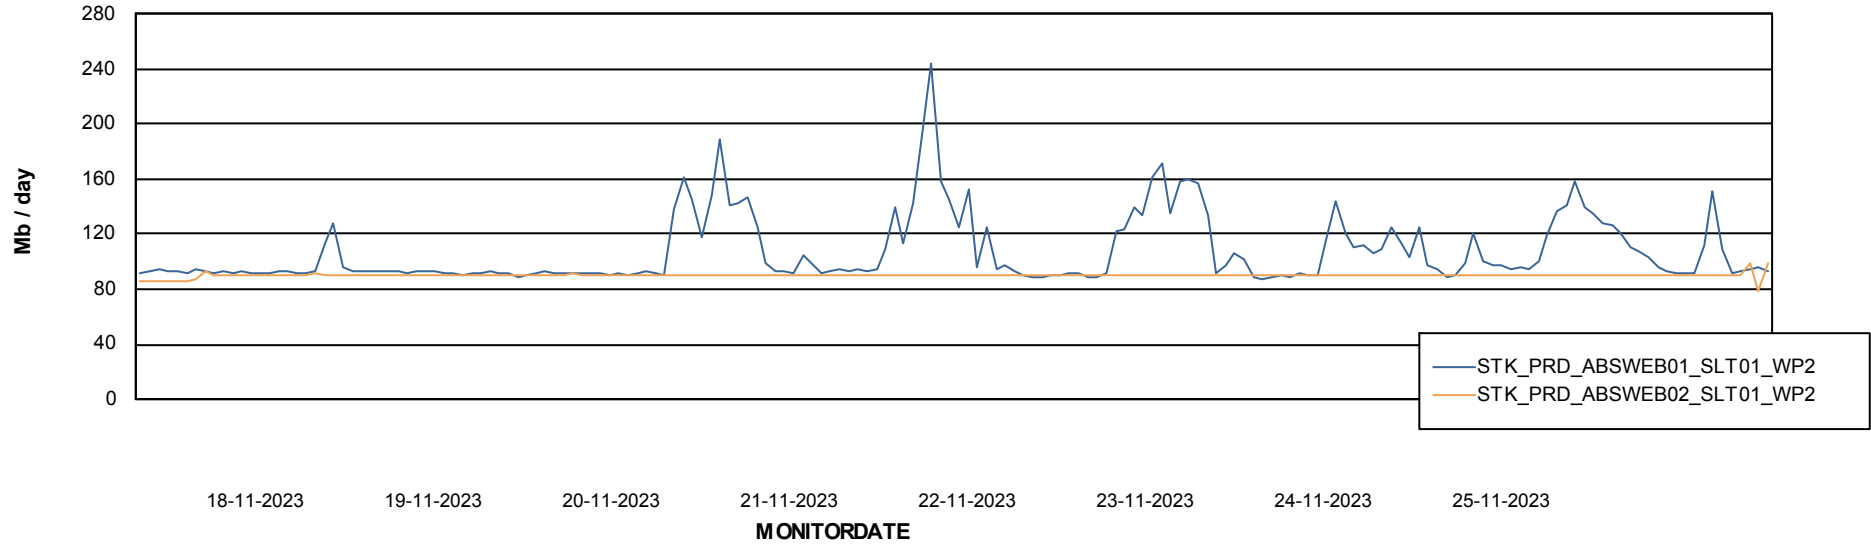

ABSSolute Web Component Services

Avg memory used per ABS Web component