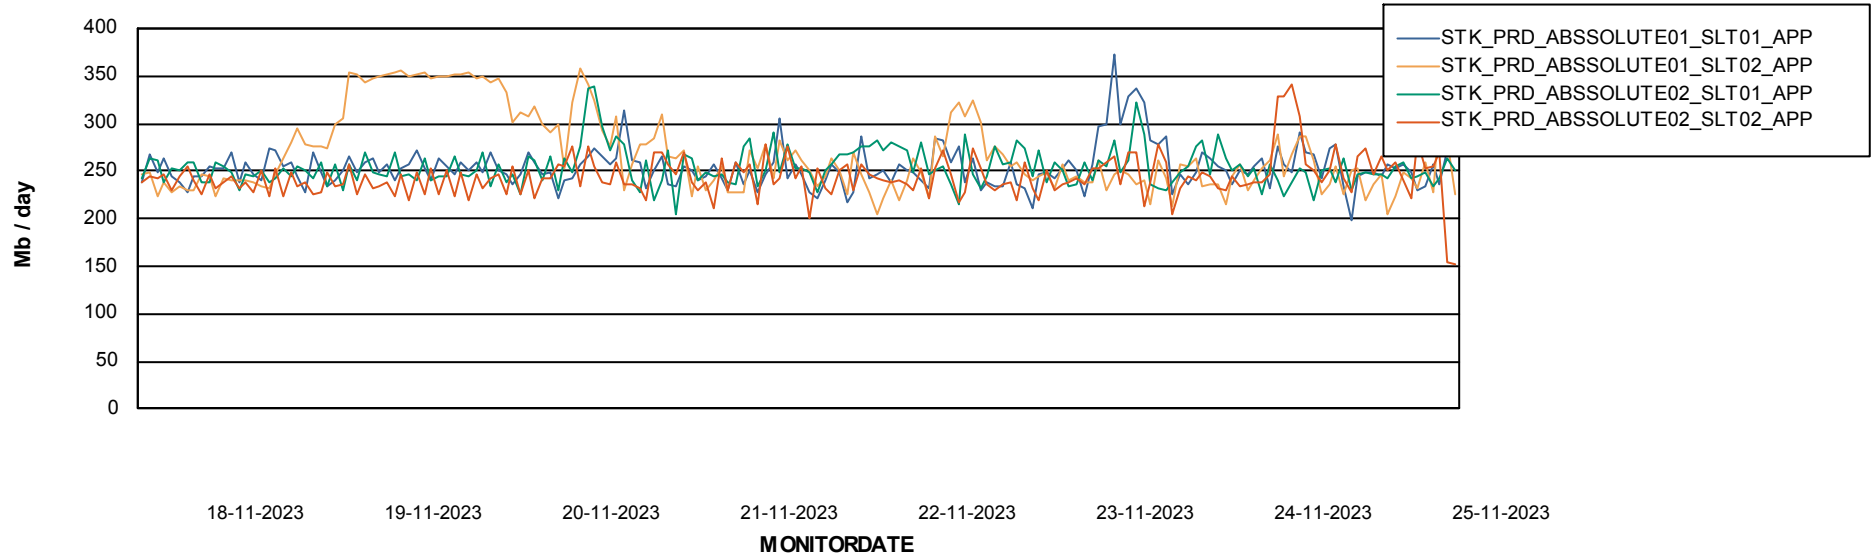

ABSSolute Application Server Services

Avg memory used per ABS Server Service