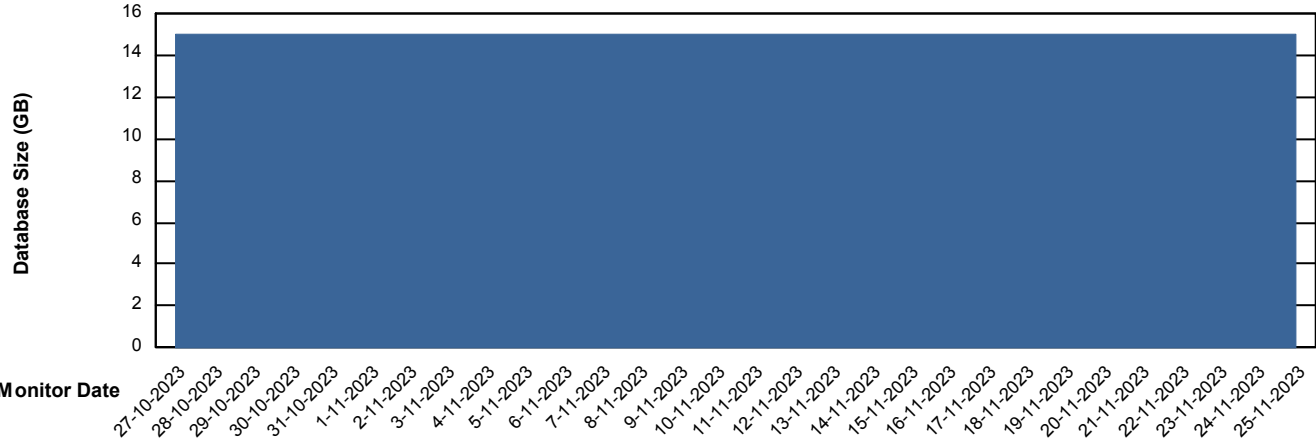

Weekly SLA Customer Report

Customer SPI_Production
Database ID 49

Database Performance SPIDB_Production

Weekly SLA Customer Report

Customer SPI_Production
Database ID 49

Database Performance SPIDB_Standby

DB Processes Max 500

Weekly SLA Customer Report

Customer SPI_Production
 Database ID 49

DATABASE SIZE SPIDB_Production

Database growth over last month

Database Tablespace SPIDB_Production

Date	Tablespace Name	Filesize (Gb)	Usedsize (Gb)	Percentage free
25-11-2023	ABSDATA	5	3	44
	INDX	8	5	41
24-11-2023	ABSDATA	5	3	44
	INDX	8	5	41
23-11-2023	ABSDATA	5	3	44
	INDX	8	5	41
22-11-2023	ABSDATA	5	3	44
	INDX	8	5	41
21-11-2023	ABSDATA	5	3	44
	INDX	8	5	41
20-11-2023	ABSDATA	5	3	44
	INDX	8	5	41
19-11-2023	ABSDATA	5	3	44
	INDX	8	5	41