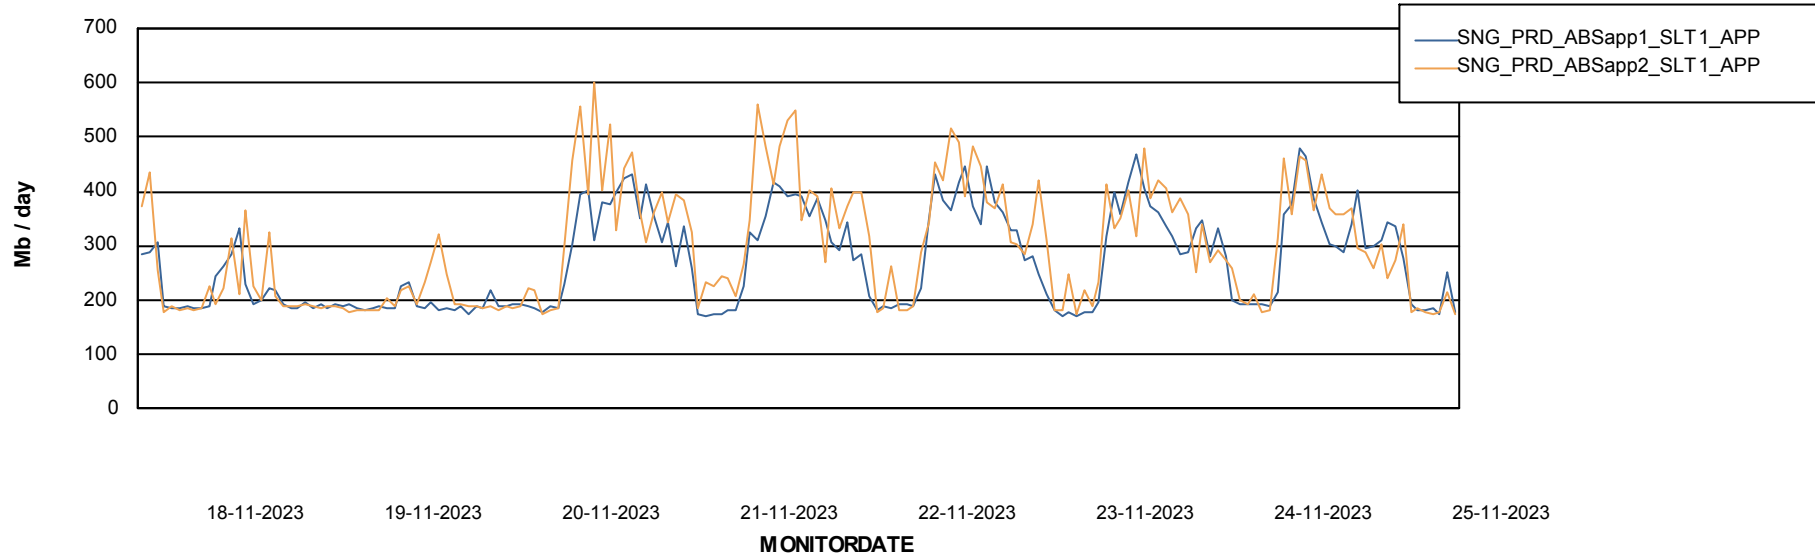

ABSolute Application Server Services

Avg memory used per ABS Server Service