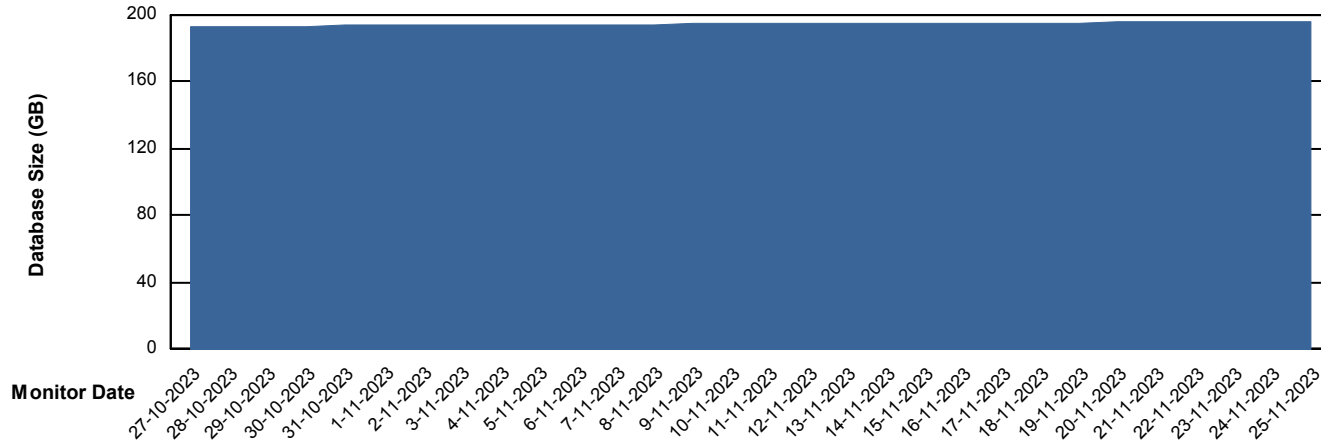

Database growth over last month

Database Tablespace SNG_PRD_ORACLE1

Date	Tablespace Name	Filesize (Gb)	Usedsize (Gb)	Percentage free
25-11-2023	ABSDATA	54	41	24
	INDX	135	112	17
24-11-2023	ABSDATA	54	41	24
	INDX	135	112	17
23-11-2023	ABSDATA	54	41	24
	INDX	135	112	17
22-11-2023	ABSDATA	54	41	24
	INDX	135	112	17
21-11-2023	ABSDATA	54	41	24
	INDX	135	112	17
20-11-2023	ABSDATA	54	41	24
	INDX	135	112	17
19-11-2023	ABSDATA	54	41	24
	INDX	135	112	17