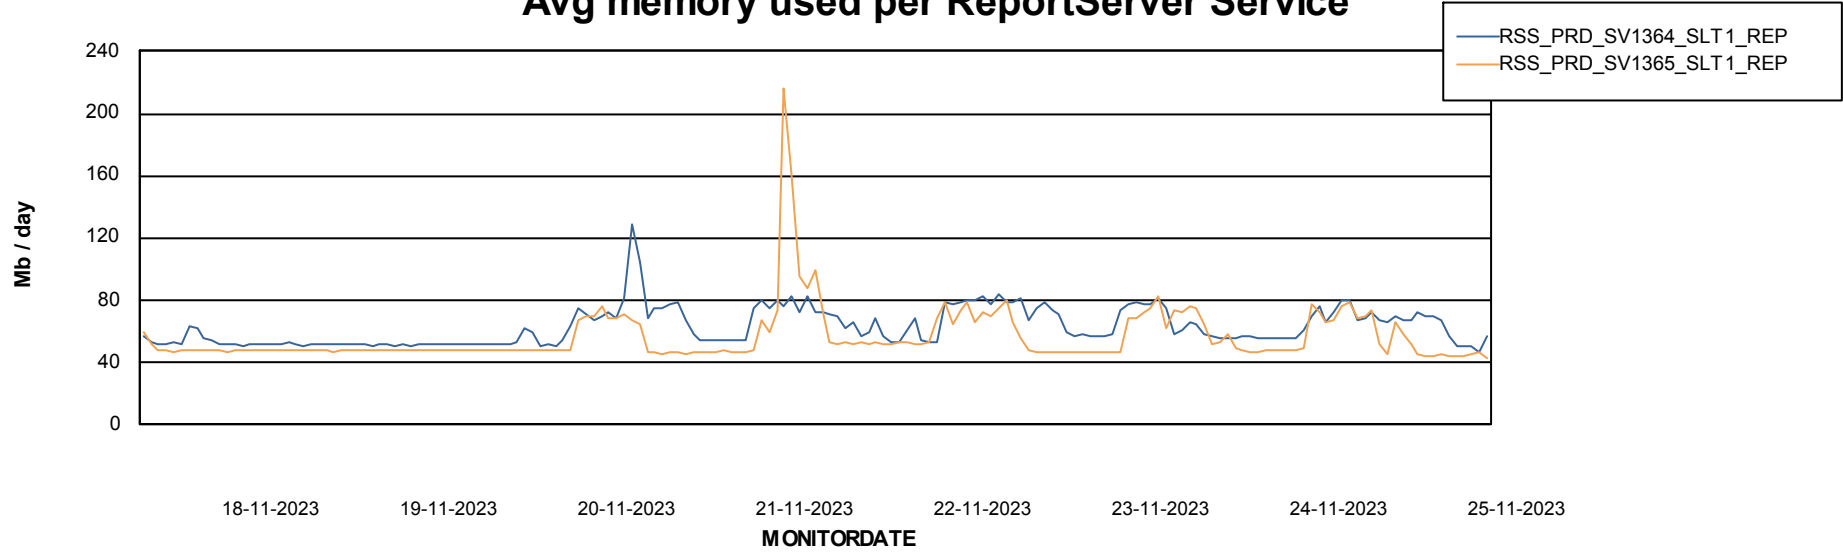

Avg memory used per ABS Server Service

Avg users per day per ABS server

Weekly SLA Customer Report

Customer RSS Production
Database ID 52

ABSSolute Application ReportServer Services

Avg memory used per ReportServer Service