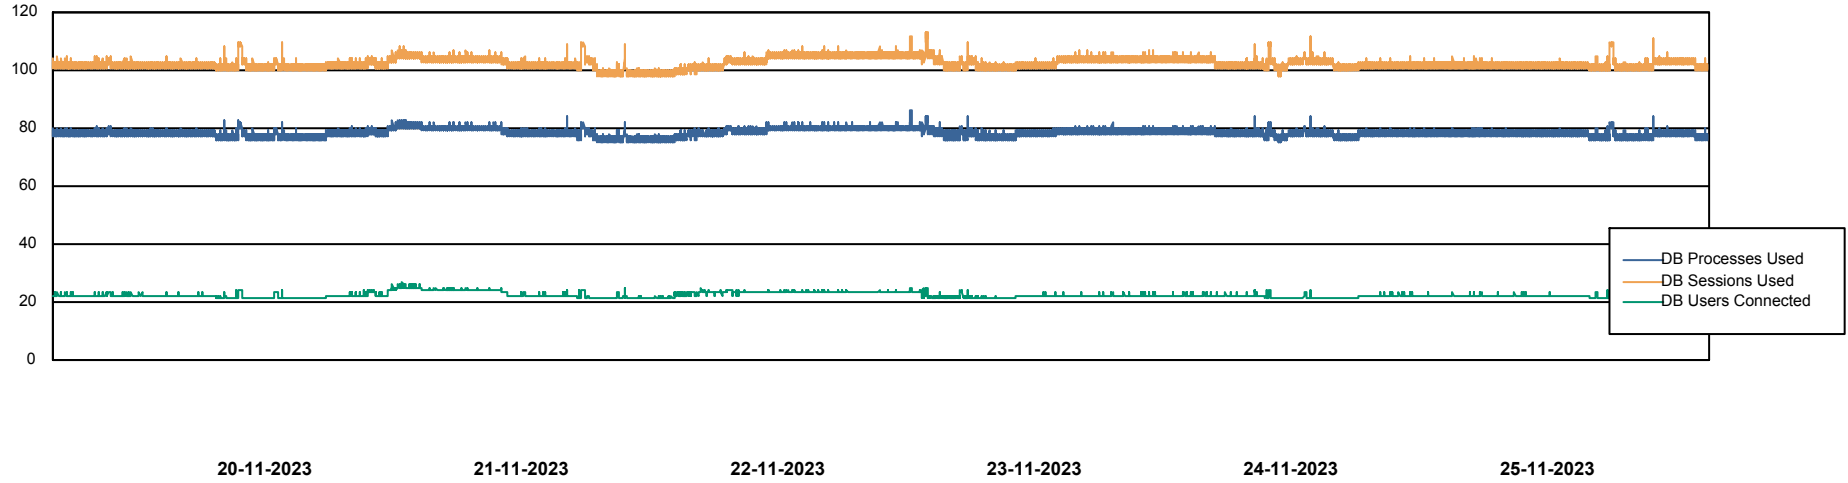

Weekly SLA Customer Report

Customer RSS Production
Database ID 52

Database Performance RSS_PRD_SV1364_PRD_DB

Weekly SLA Customer Report

Customer RSS Production
Database ID 52

Database Performance RSS_PRD_SV1365_PRD_STB