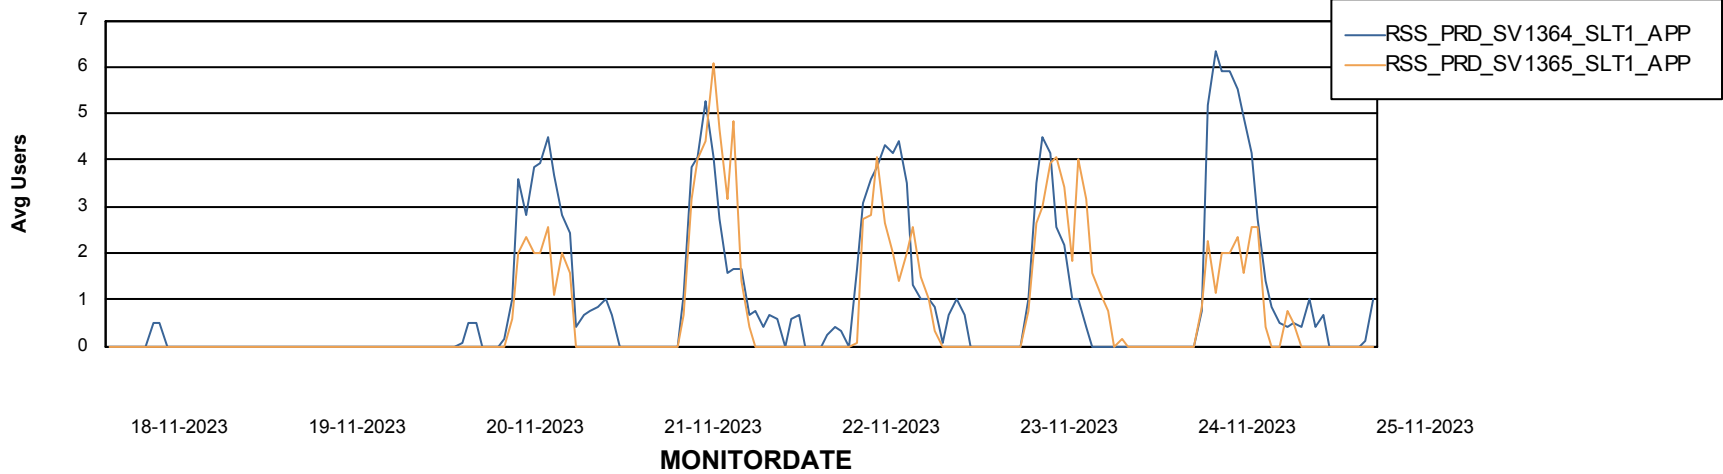

Avg users per day per ABS server