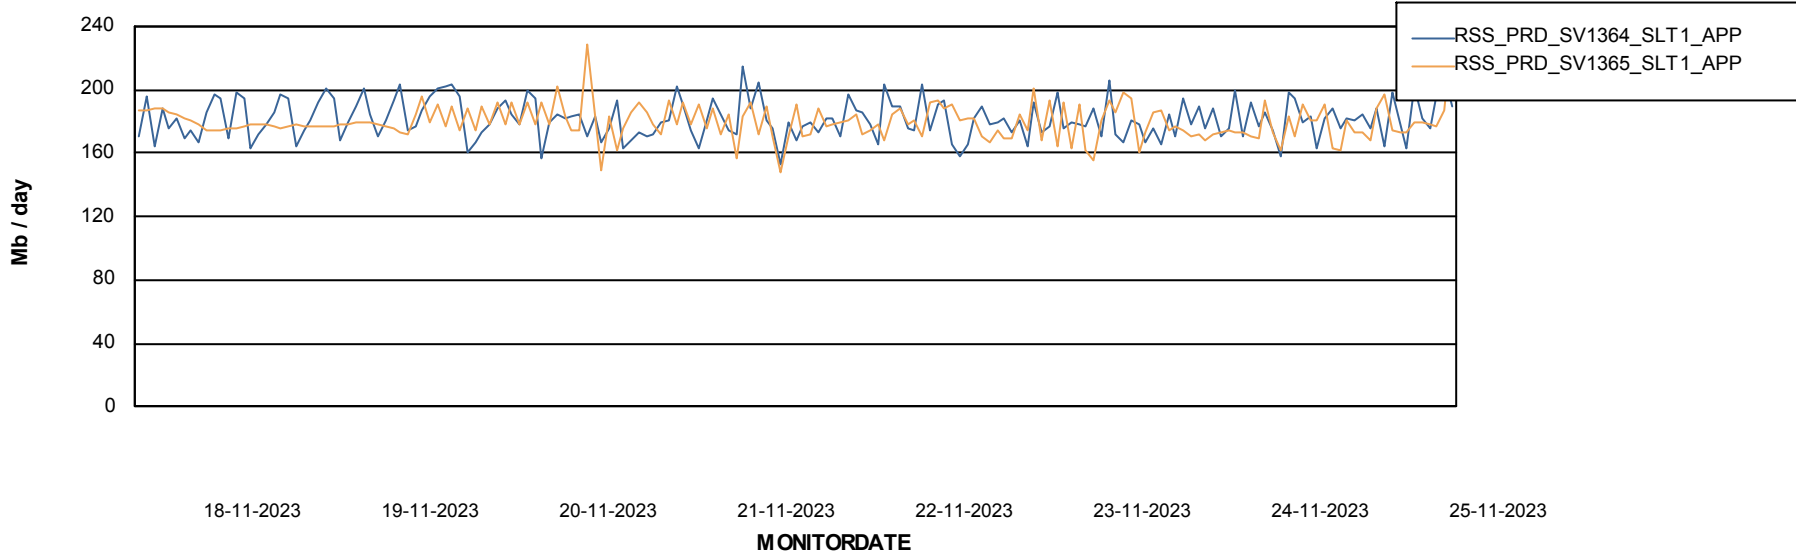

ABSSolute Application Server Services

Avg memory used per ABS Server Service