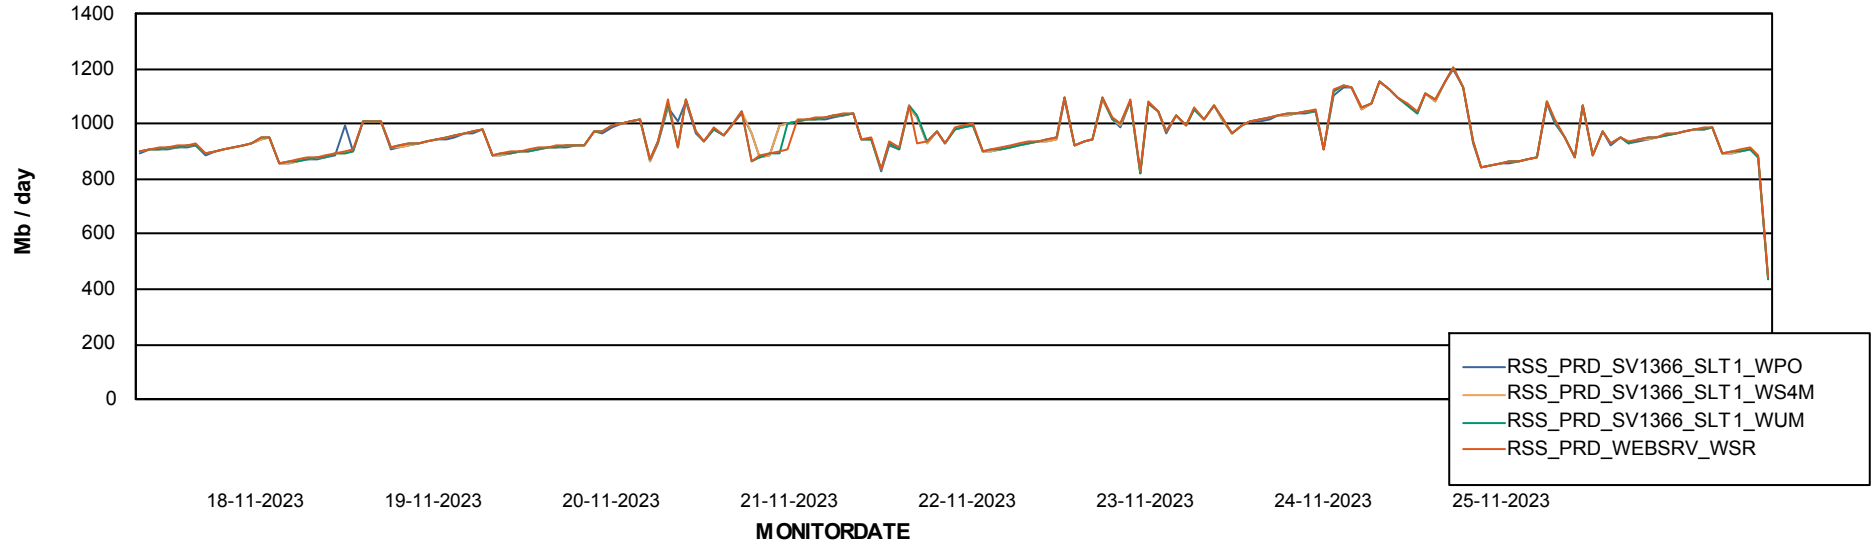

Avg memory used per ABS Server Service

Avg users per day per ABS server

Weekly SLA Customer Report

Customer RSS Production
Database ID 52

ABSSolute Application ReportServer Services

Avg memory used per ReportServer Service

Weekly SLA Customer Report

Customer RSS Production
Database ID 52

ABSSolute Web Component Services

Avg memory used per ABS Web component

Weekly SLA Customer Report

Customer RSS Production
Database ID 52

Disaster per ABS component