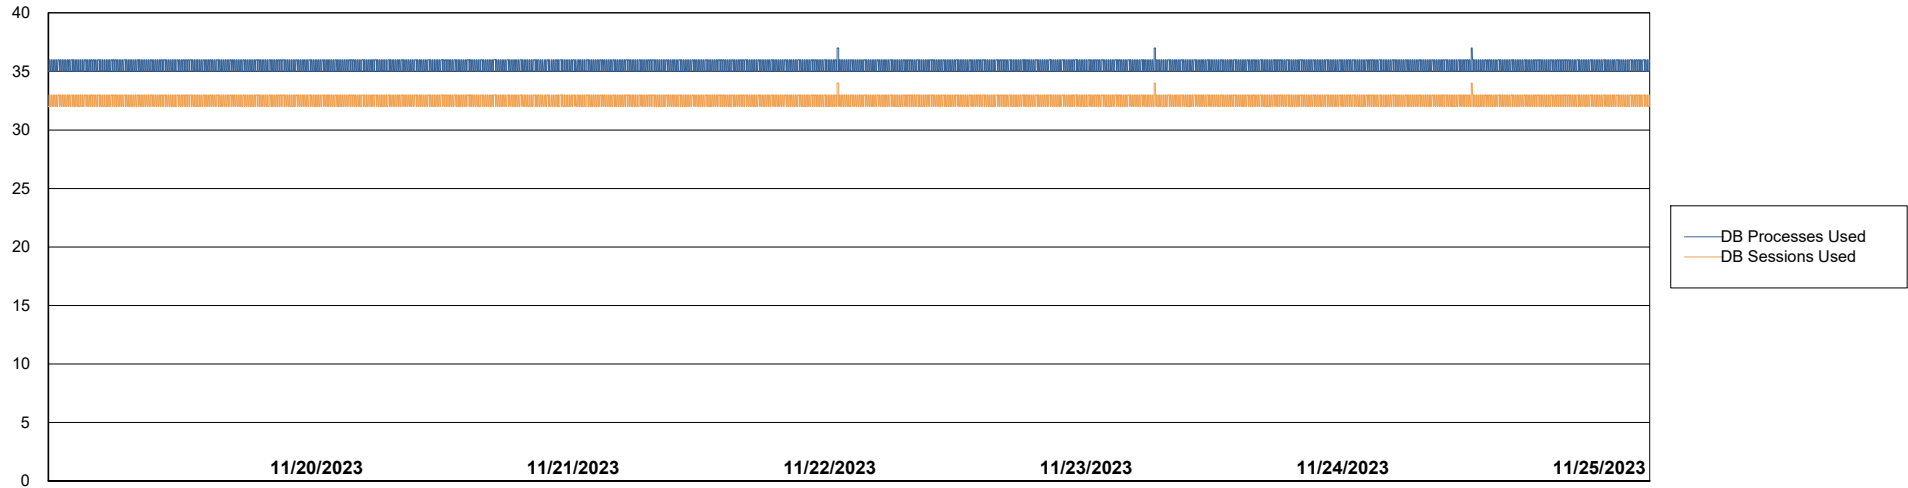

Database Performance PHS_PRD_GCAB993B_HSBABS1

DB Processes Max 1,000