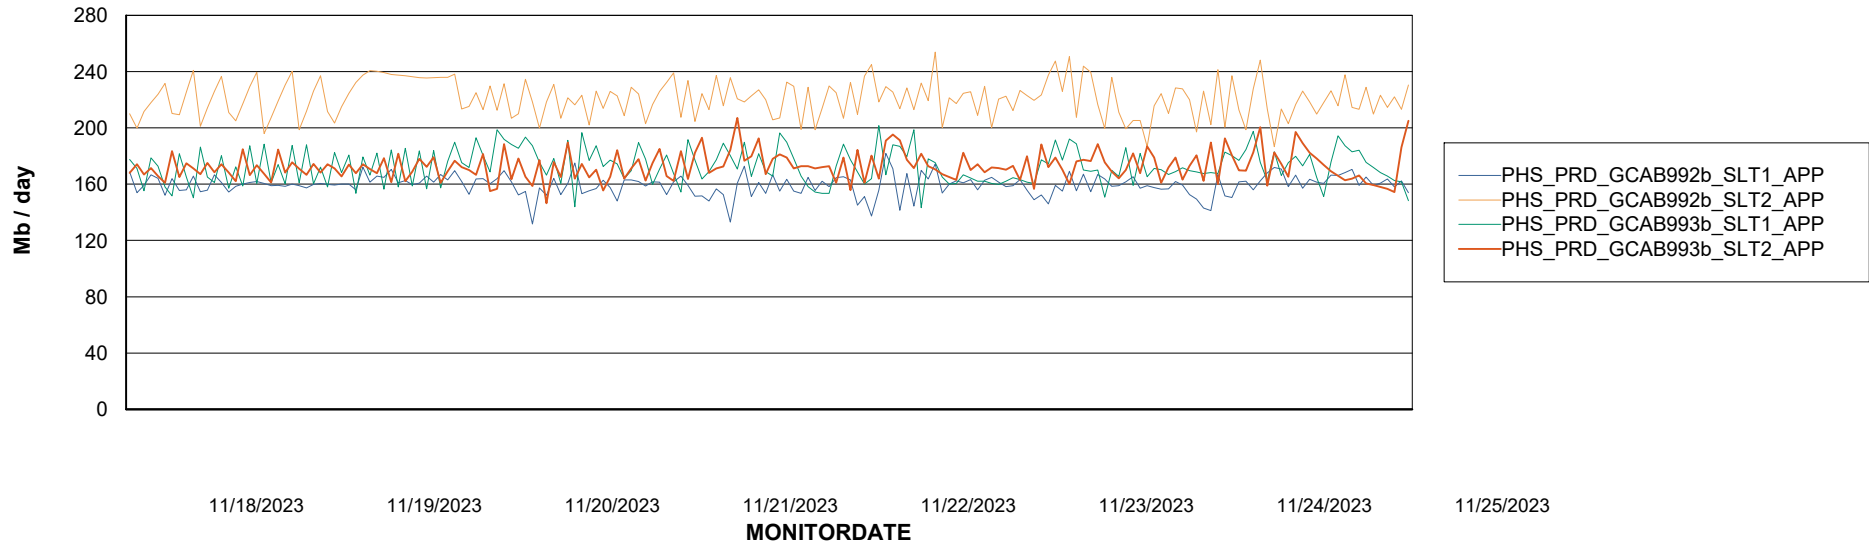

ABSSolute Application Server Services

Avg memory used per ABS Server Service