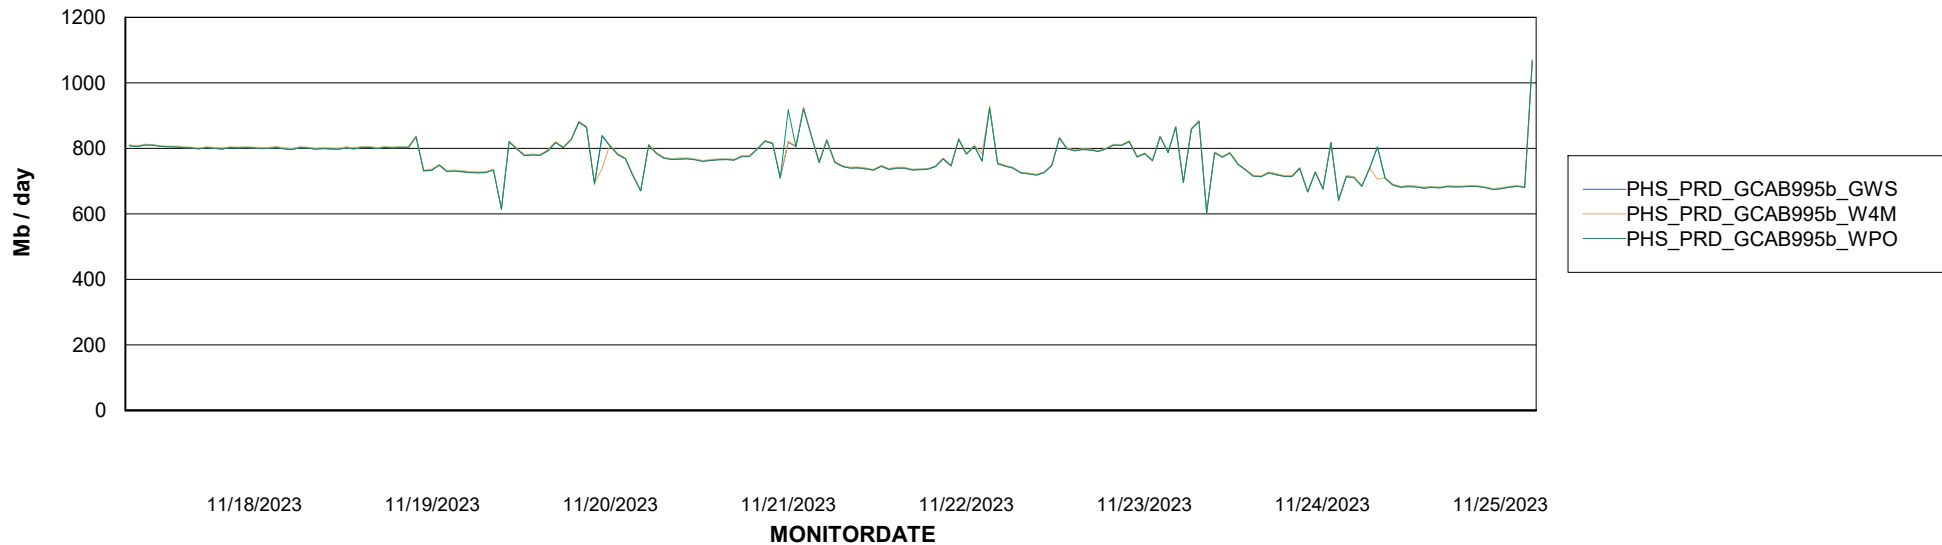

ABSSolute Web Component Services

Avg memory used per ABS Web component