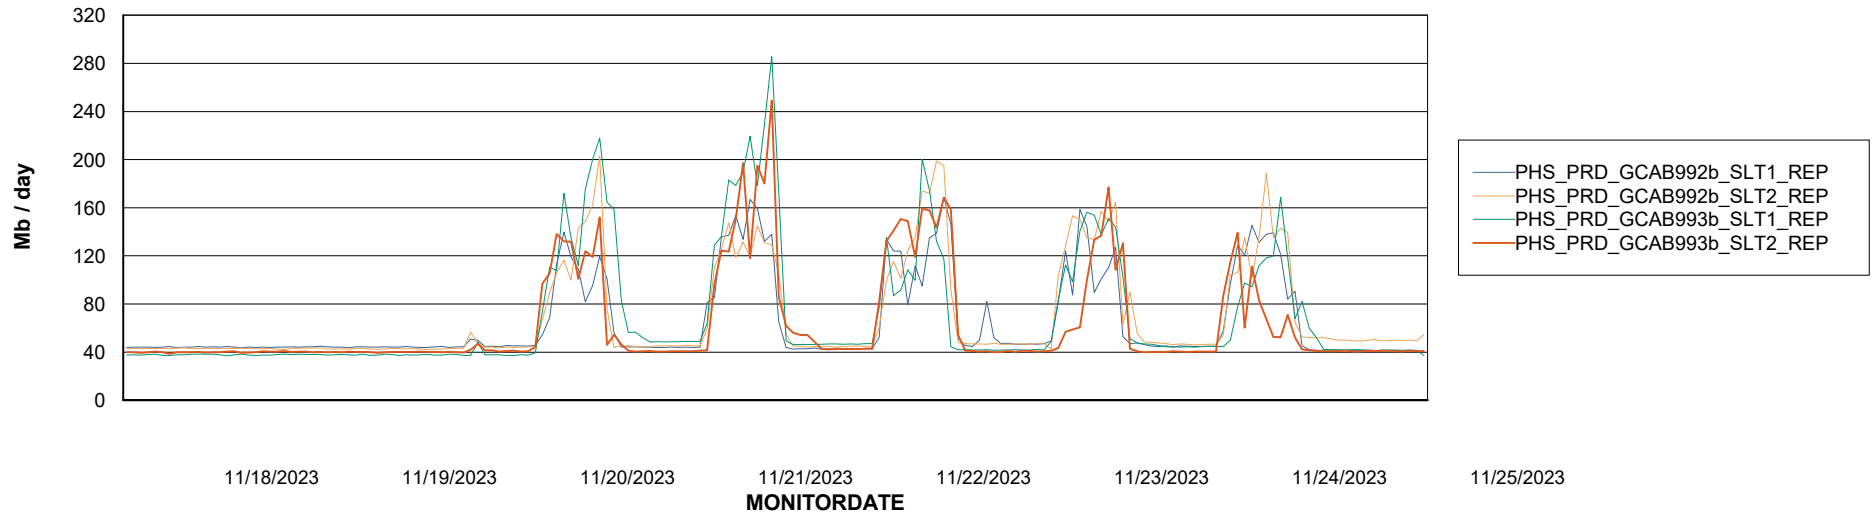

ABSSolute Application ReportServer Services

Avg memory used per ReportServer Service