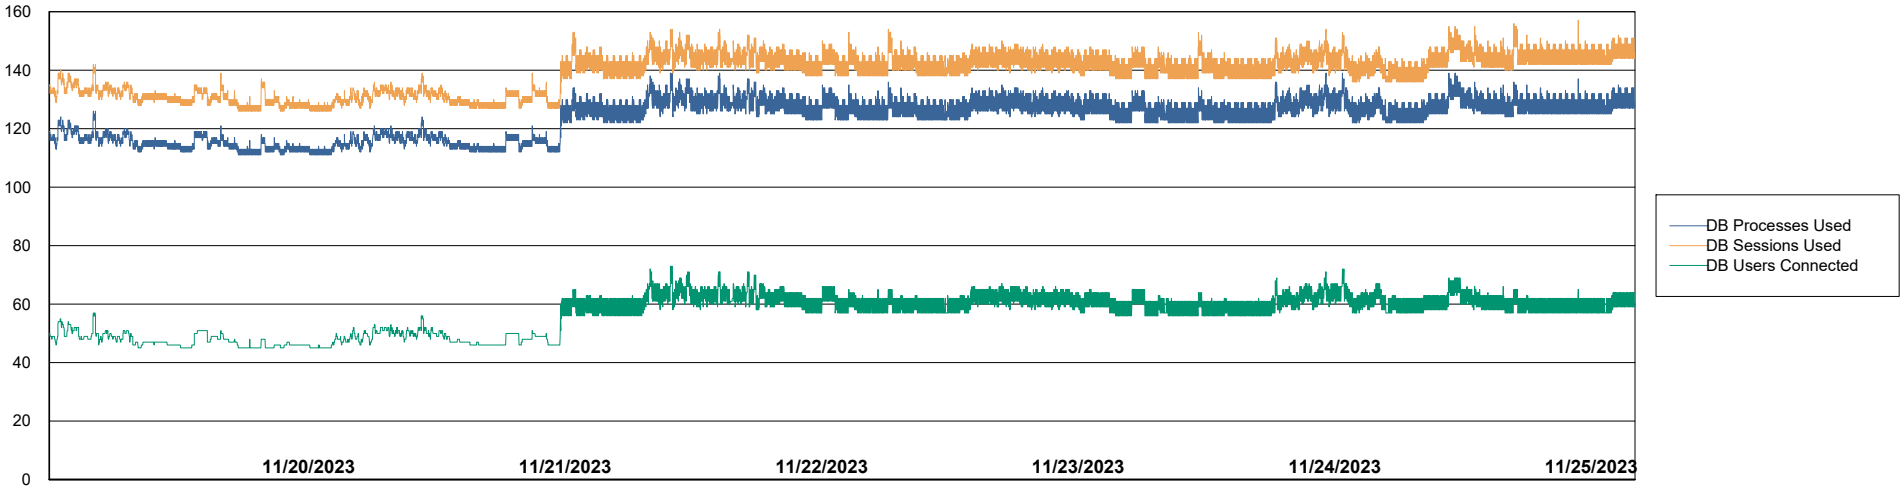

Database Performance PHS_PRD_GCAB992B_ABS1