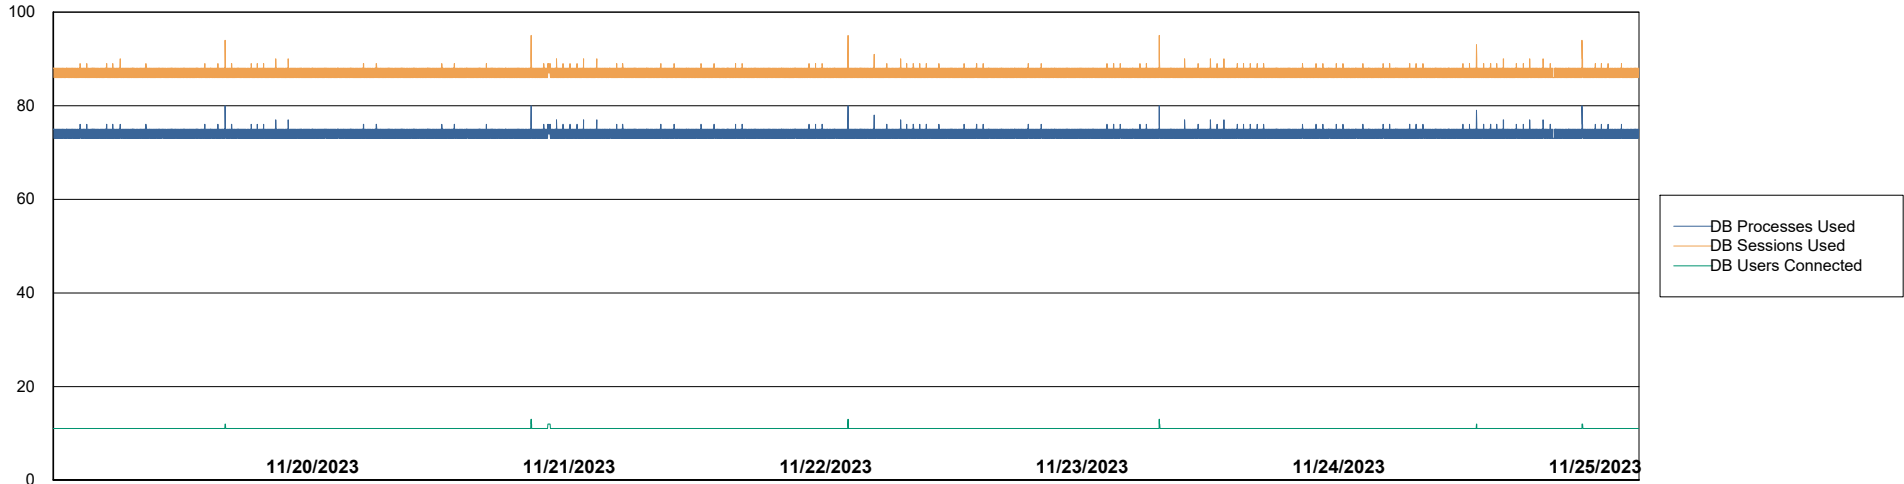

Database Performance PHS_TST_GCAB994B_ABST