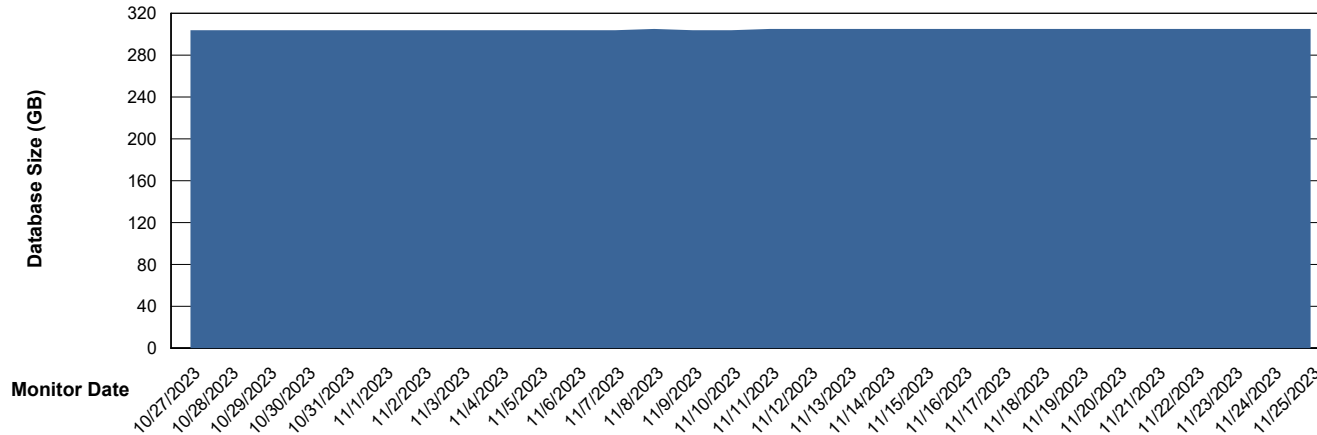

DATABASE SIZE PHS_PRD_GCAB992B_ABS1

Database growth over last month