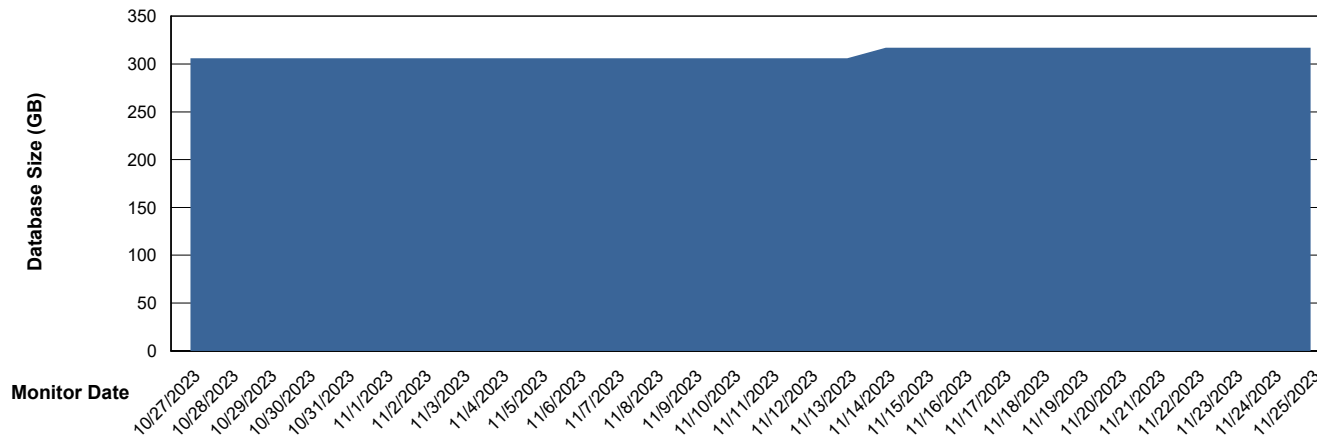

# Weekly SLA Customer Report

Customer PHS\_Production  
Database ID 47

DATABASE SIZE PHS\_PRD\_GCAB992B\_ABS1

### Database growth over last month