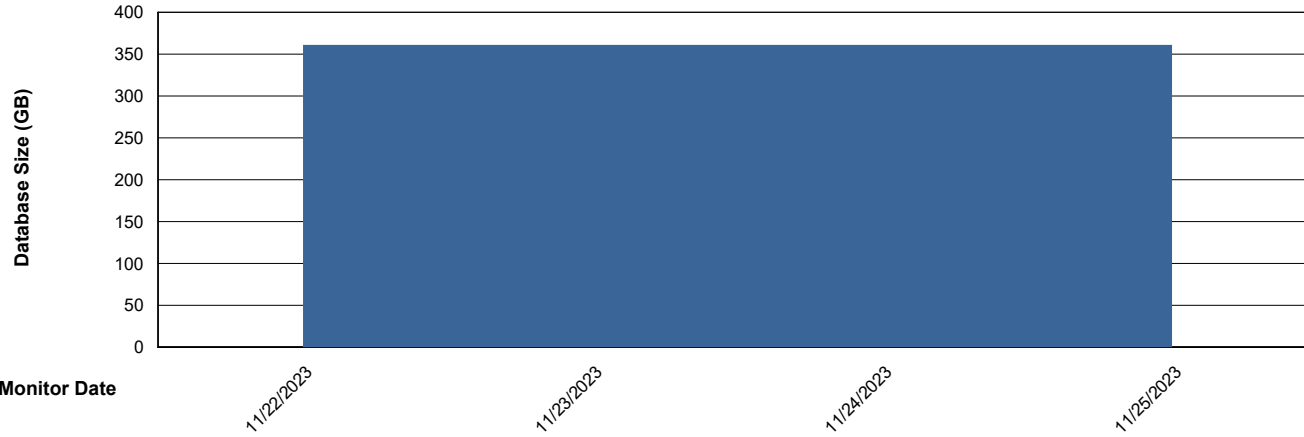

DATABASE SIZE NOA_PRD_NovoABS01_ABS1

Database growth over last month