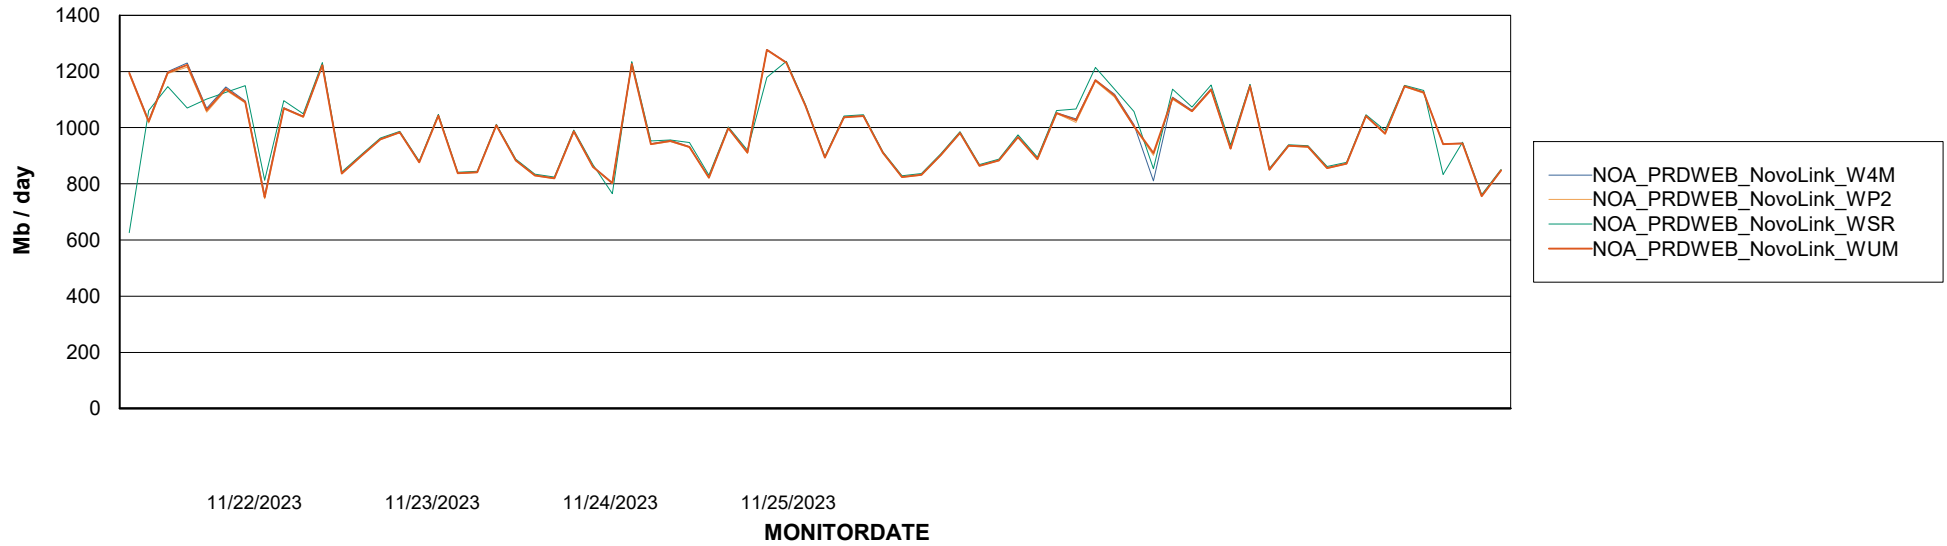

Avg memory used per ReportServer Service

Weekly SLA Customer Report

Customer NOA_Production (24/7)
Database ID 116

ABSSolute Web Component Services

Avg memory used per ABS Web component

Weekly SLA Customer Report