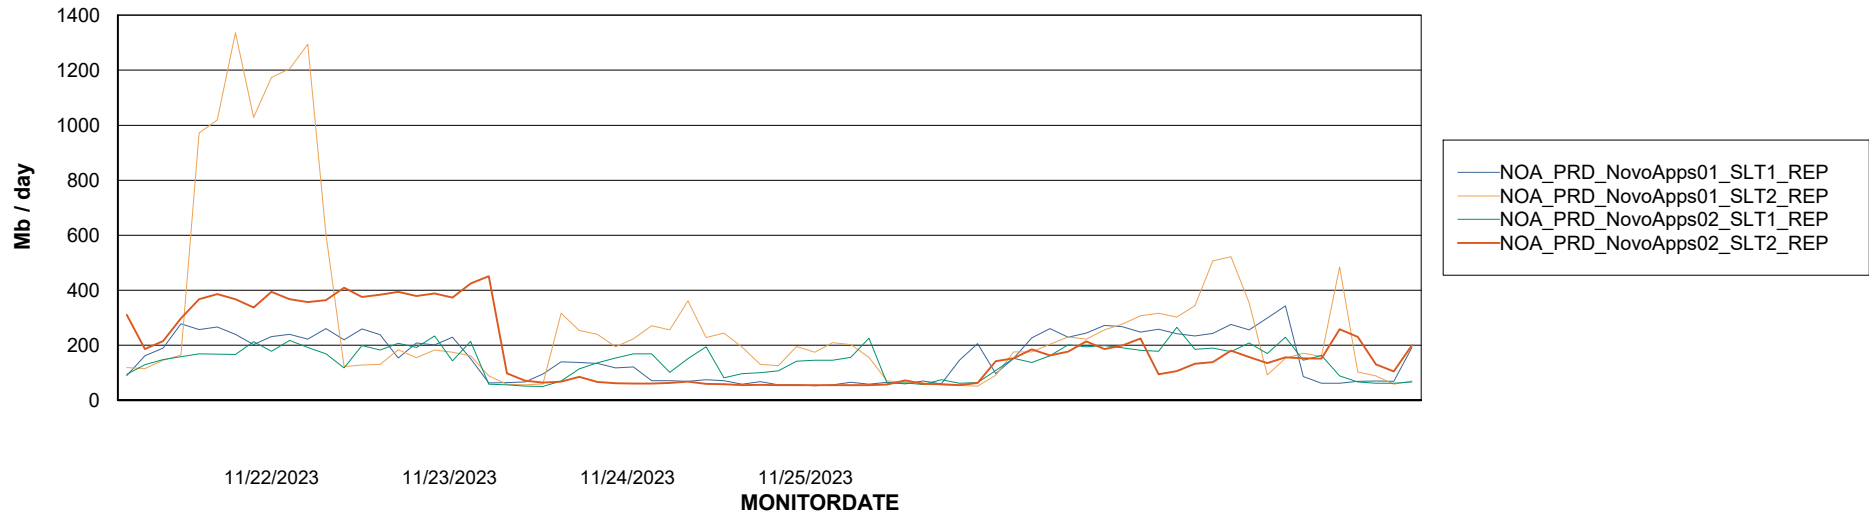

ABSSolute Application ReportServer Services

Avg memory used per ReportServer Service