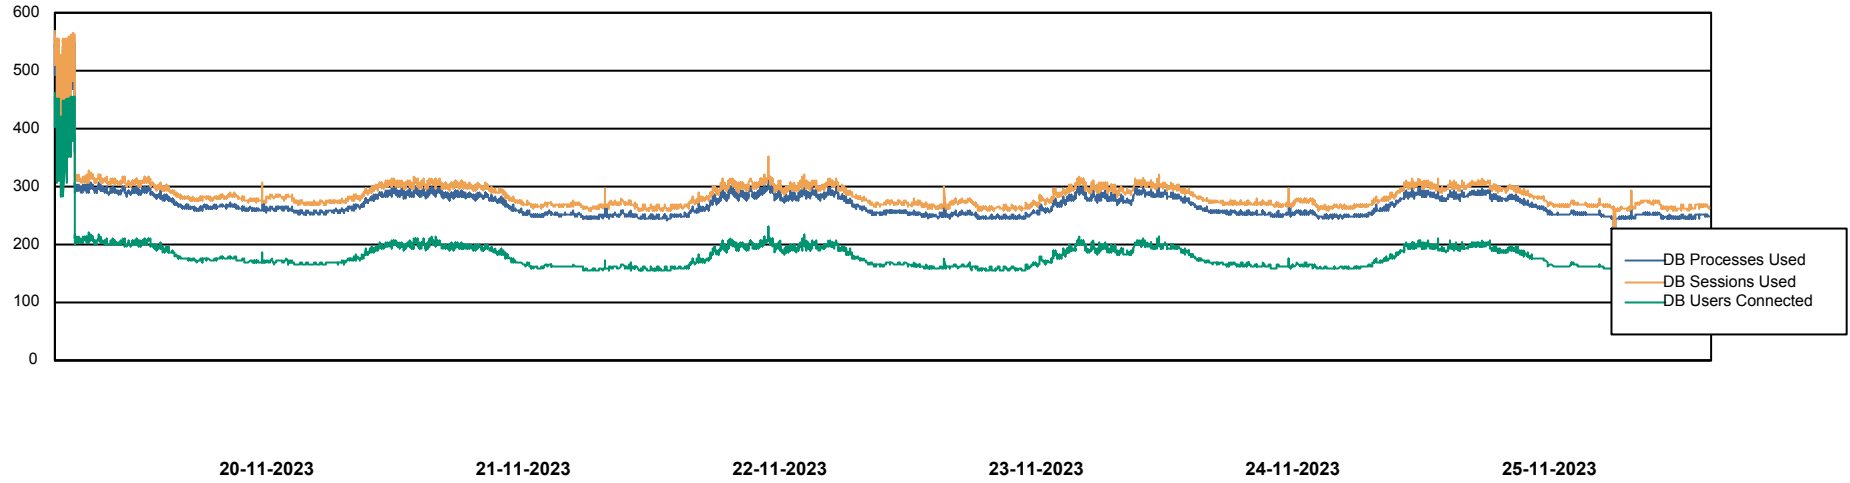

Weekly SLA Customer Report

Customer LTS(CleanLease)_Production
Database ID 126

Database Performance LTS_PROD_CLSABSBI01_BI

Weekly SLA Customer Report

Customer LTS(CleanLease)_Production
Database ID 126

Database Performance LTS_PROD_CLSABSD01_PRDB