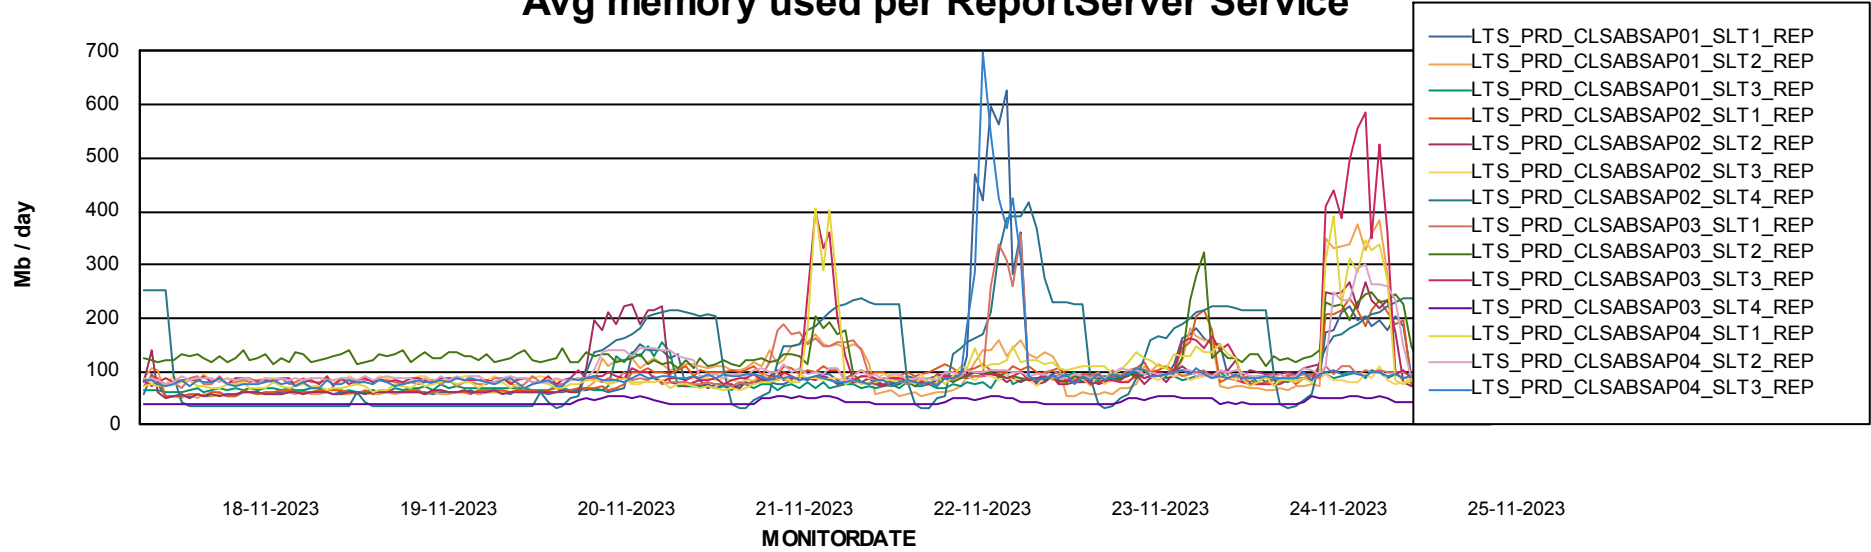

ABSSolute Application ReportServer Services

Avg memory used per ReportServer Service