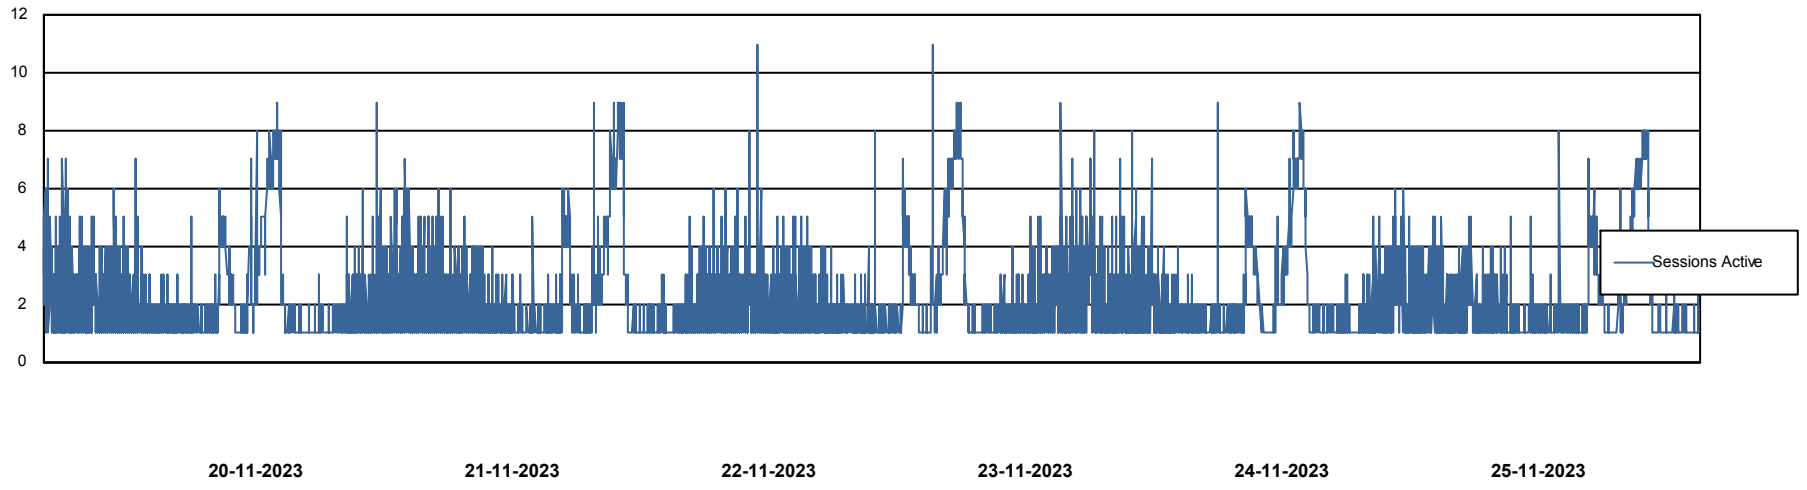

Weekly SLA Customer Report

Customer LTS(CleanLease)_Production
Database ID 126

Database Performance LTS_PROD_CLSABSBI01_BI

Weekly SLA Customer Report

Customer LTS(CleanLease)_Production
Database ID 126

Database Performance LTS_PROD_CLSABSD01_PRDB