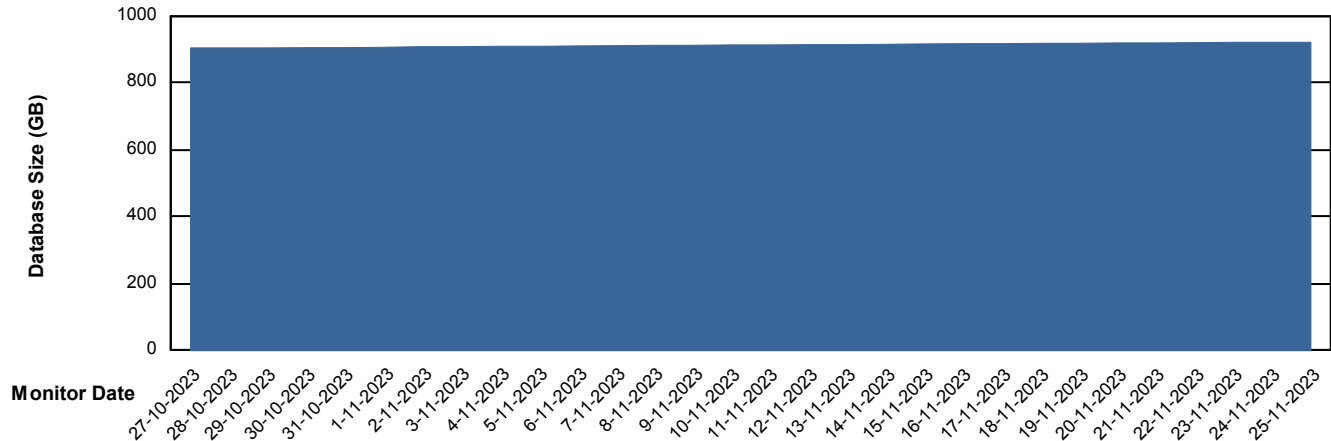

Customer LTS(CleanLease)_Production
Database ID 126

DATABASE SIZE LTS_PROD_CLSABSBI01_BI

Database growth over last month

DATABASE SIZE LTS_PROD_CLSABSDB01_PRDB

Database growth over last month

Weekly SLA Customer Report