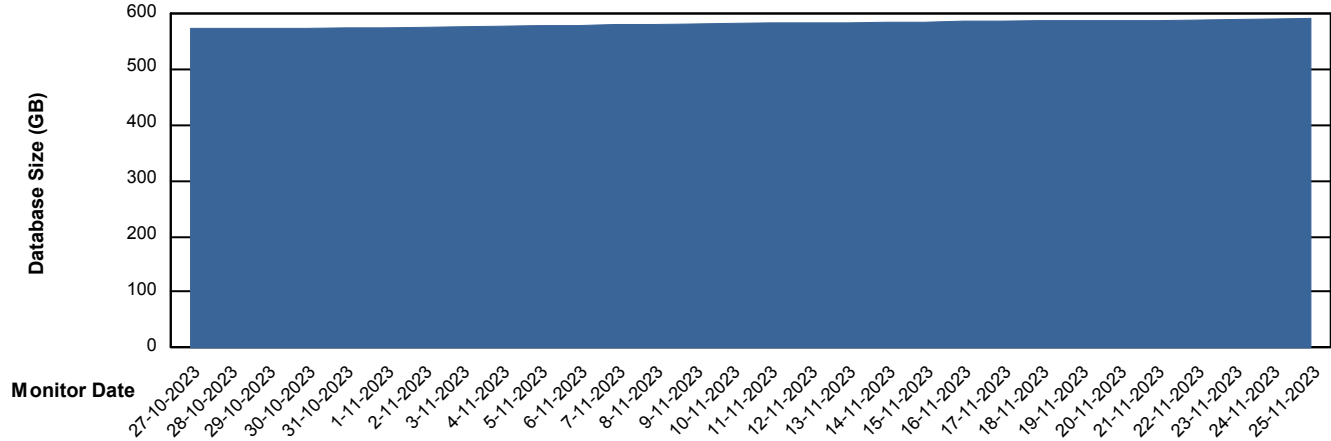

DATABASE SIZE LTS_PROD_CLSABSBI01_BI

Database growth over last month