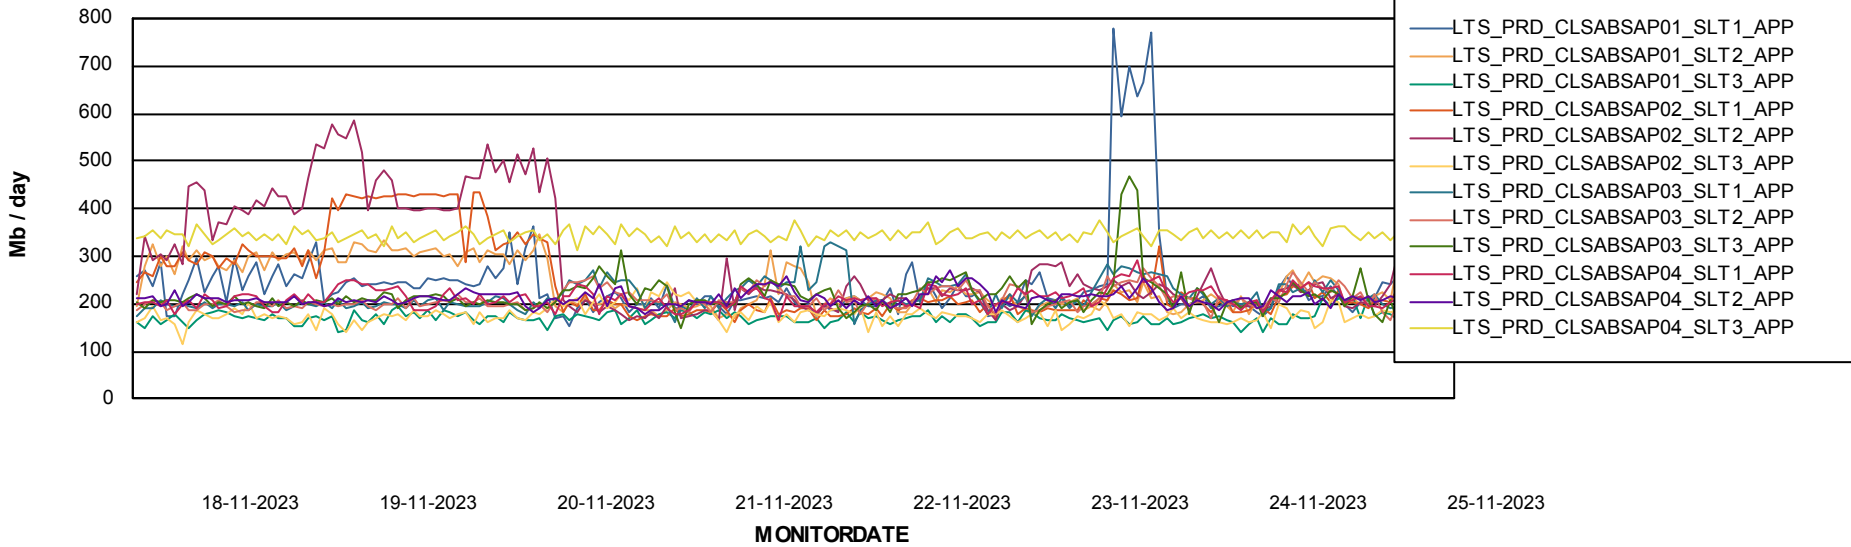

ABSSolute Application Server Services

Avg memory used per ABS Server Service