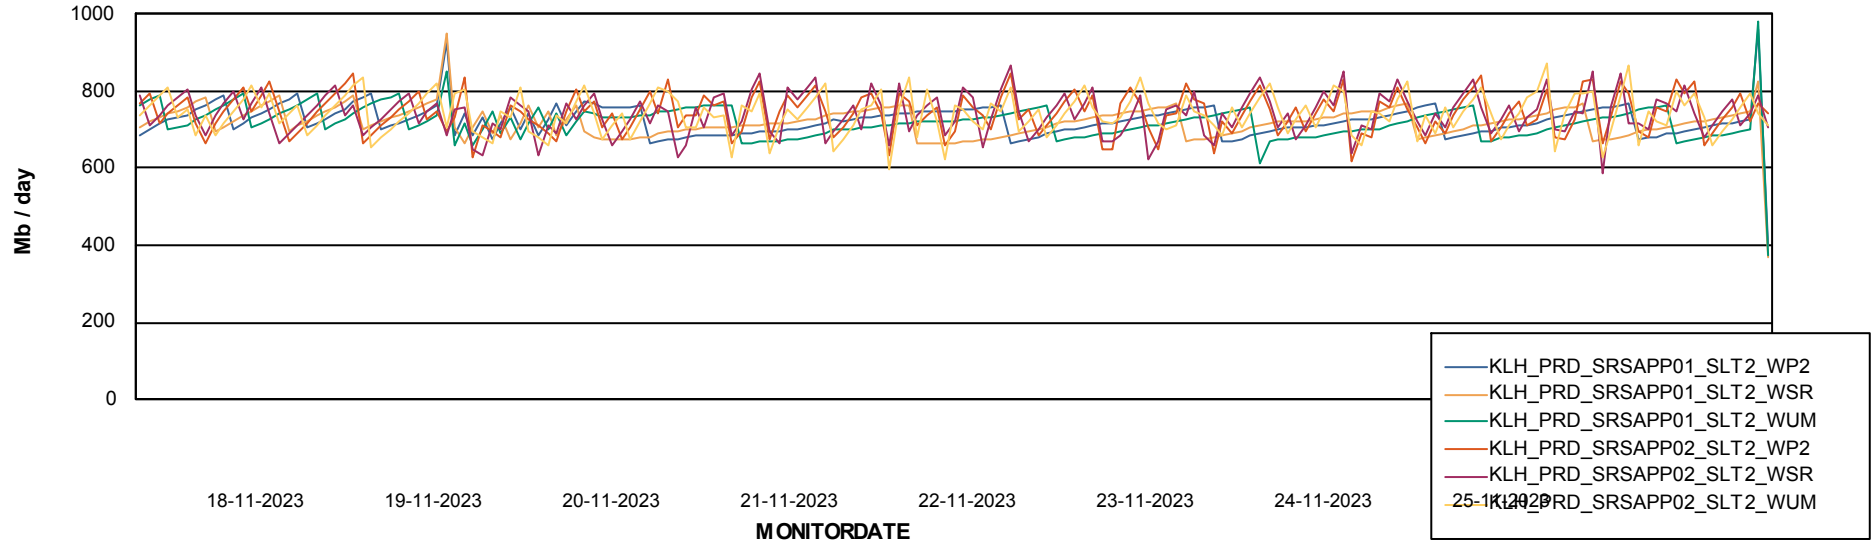

ABSSolute Web Component Services

Avg memory used per ABS Web component