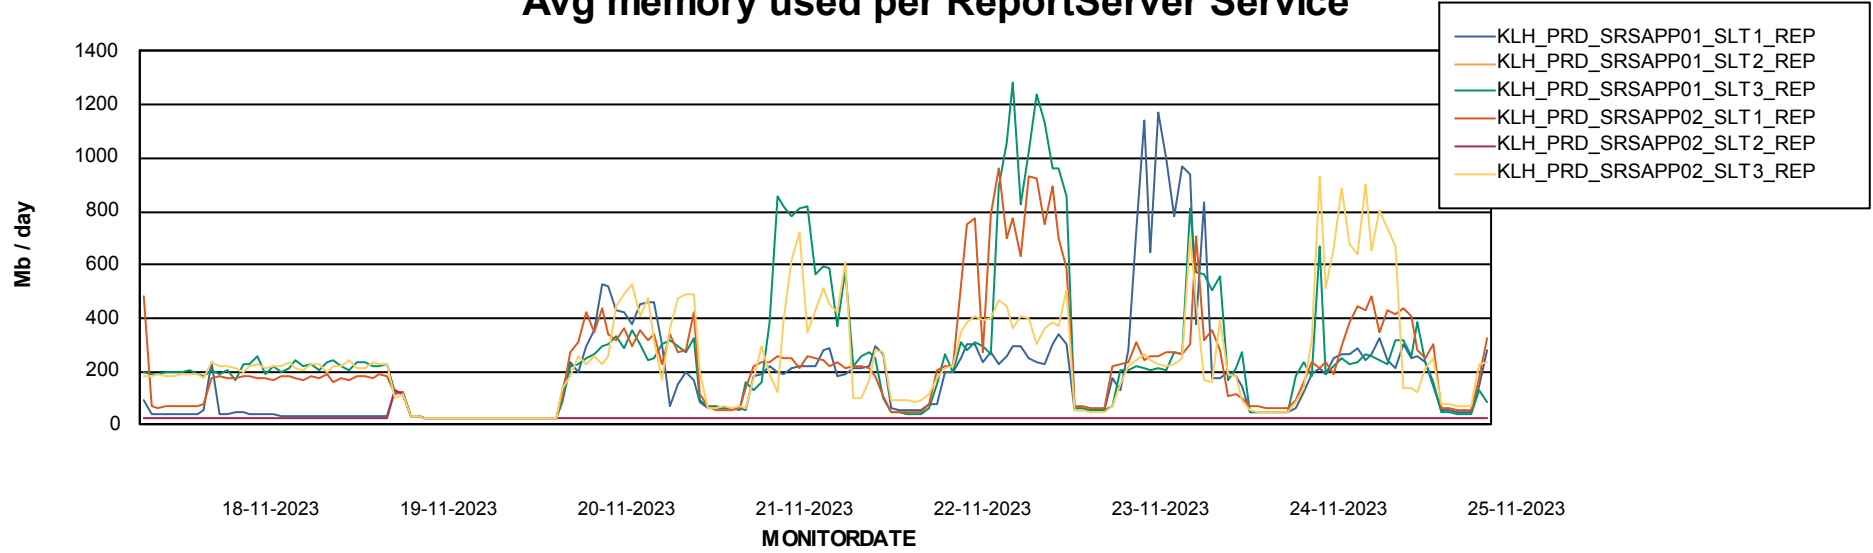

ABSSolute Application ReportServer Services

Avg memory used per ReportServer Service