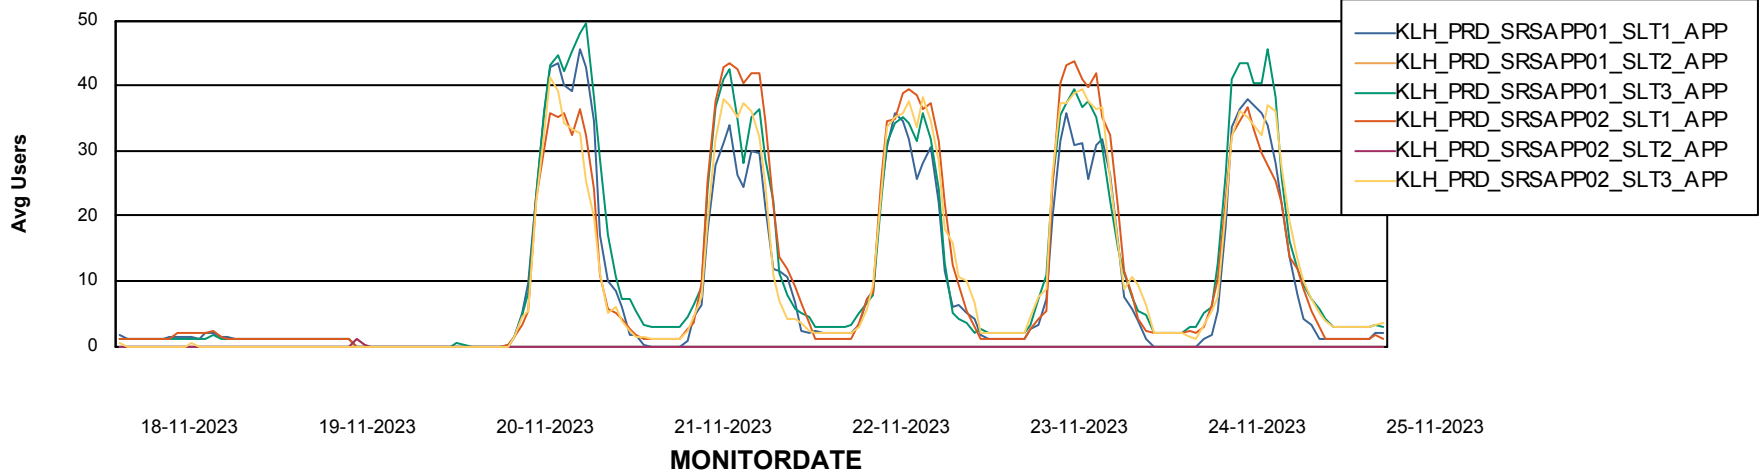

Avg users per day per ABS server