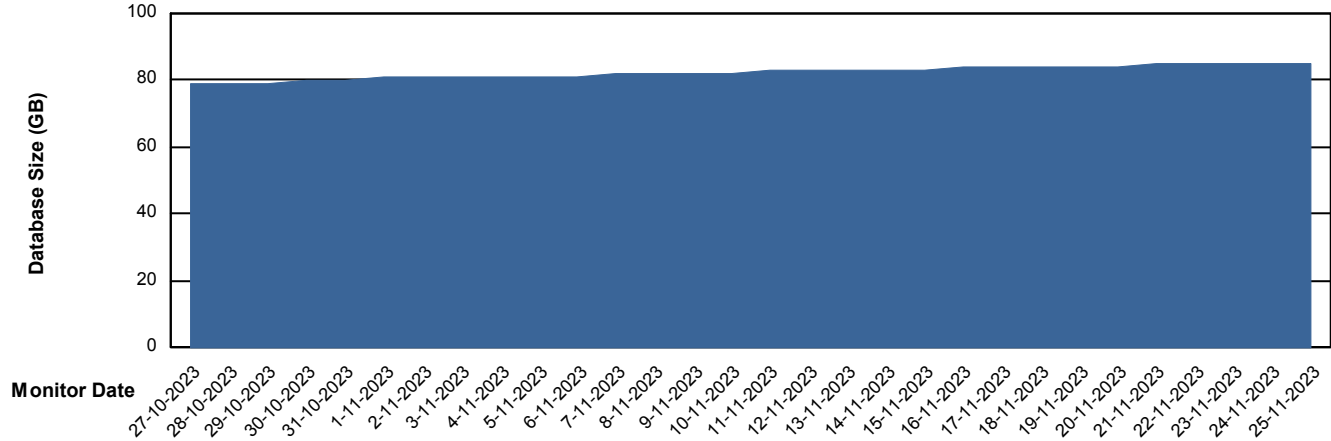

DATABASE SIZE KLHDB_BI

Database growth over last month