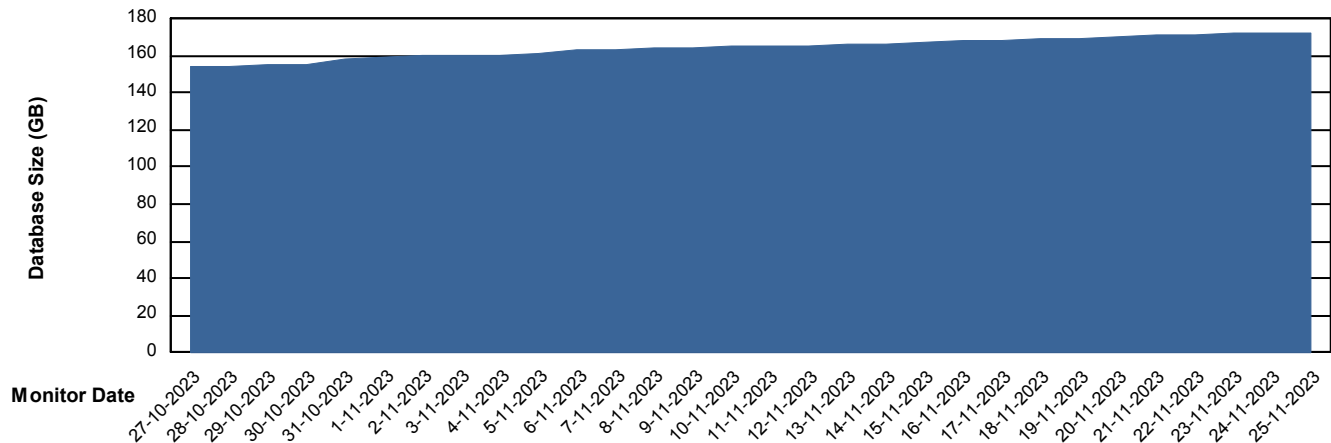

DATABASE SIZE KLHDB_Production

Database growth over last month