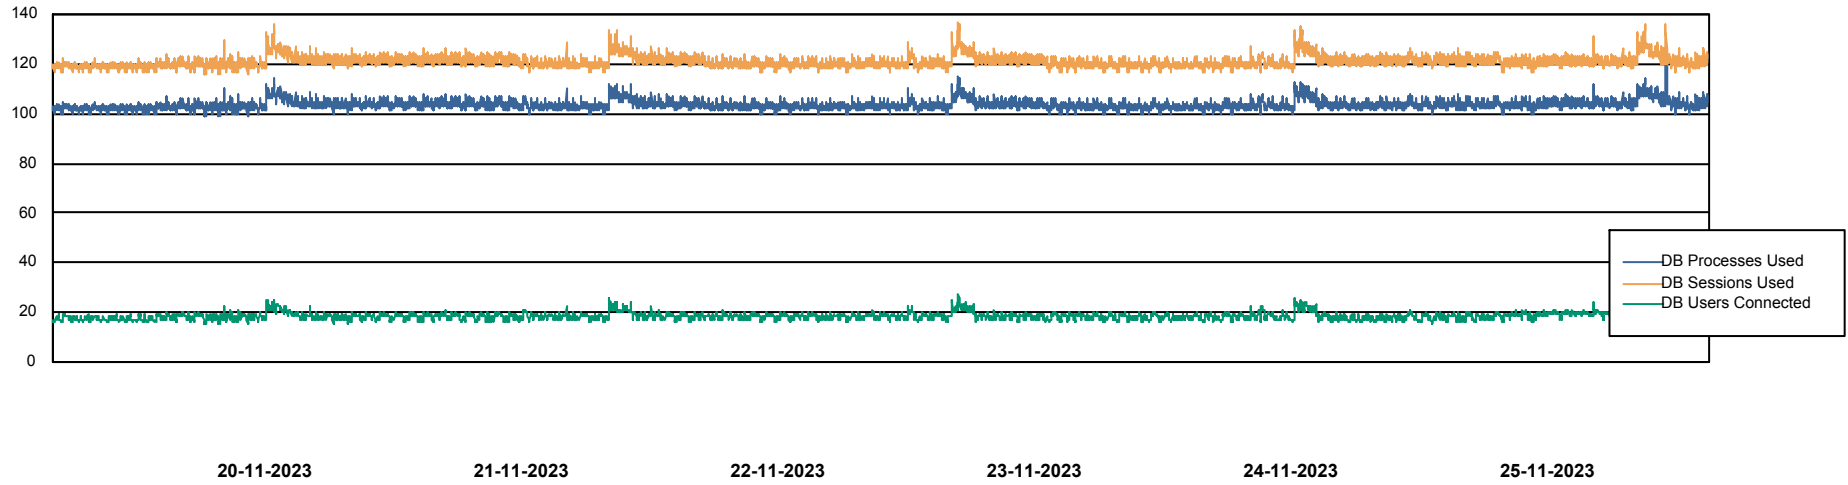

Database Performance KLHDB_BI