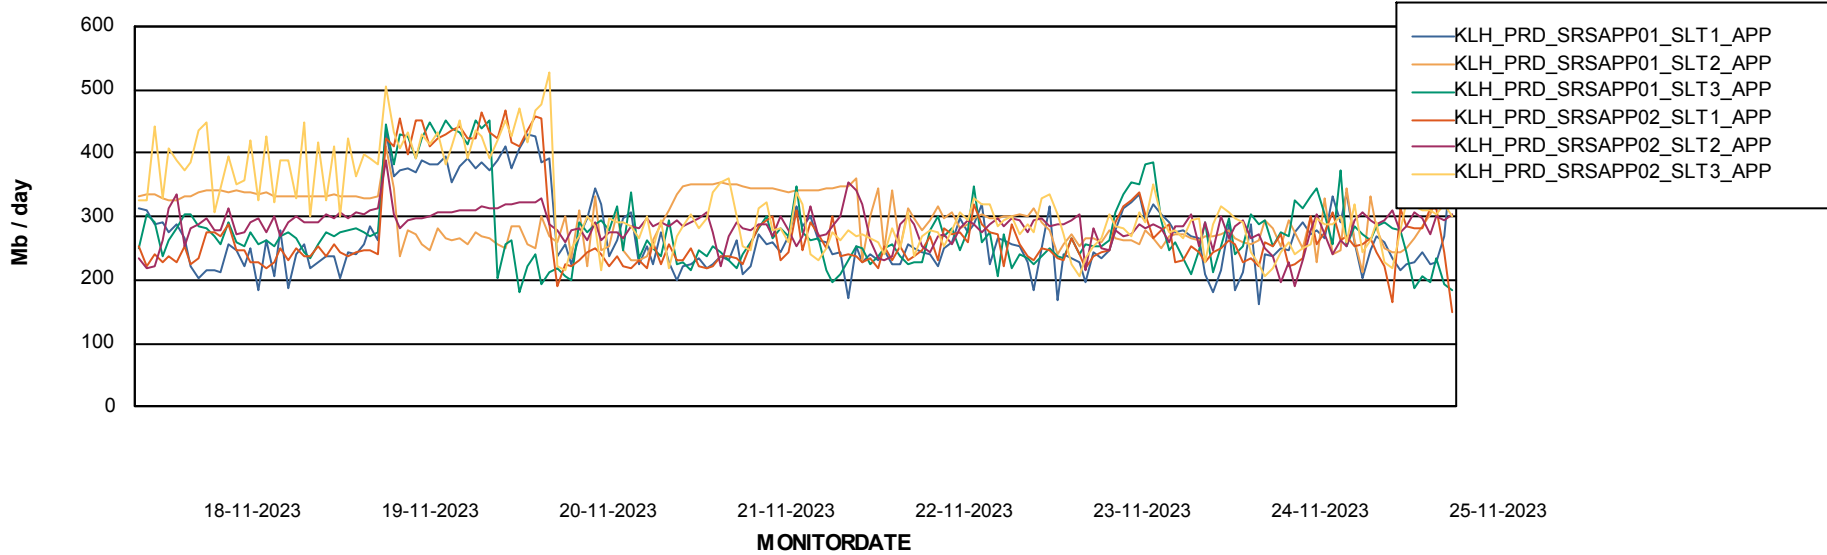

ABSSolute Application Server Services

Avg memory used per ABS Server Service