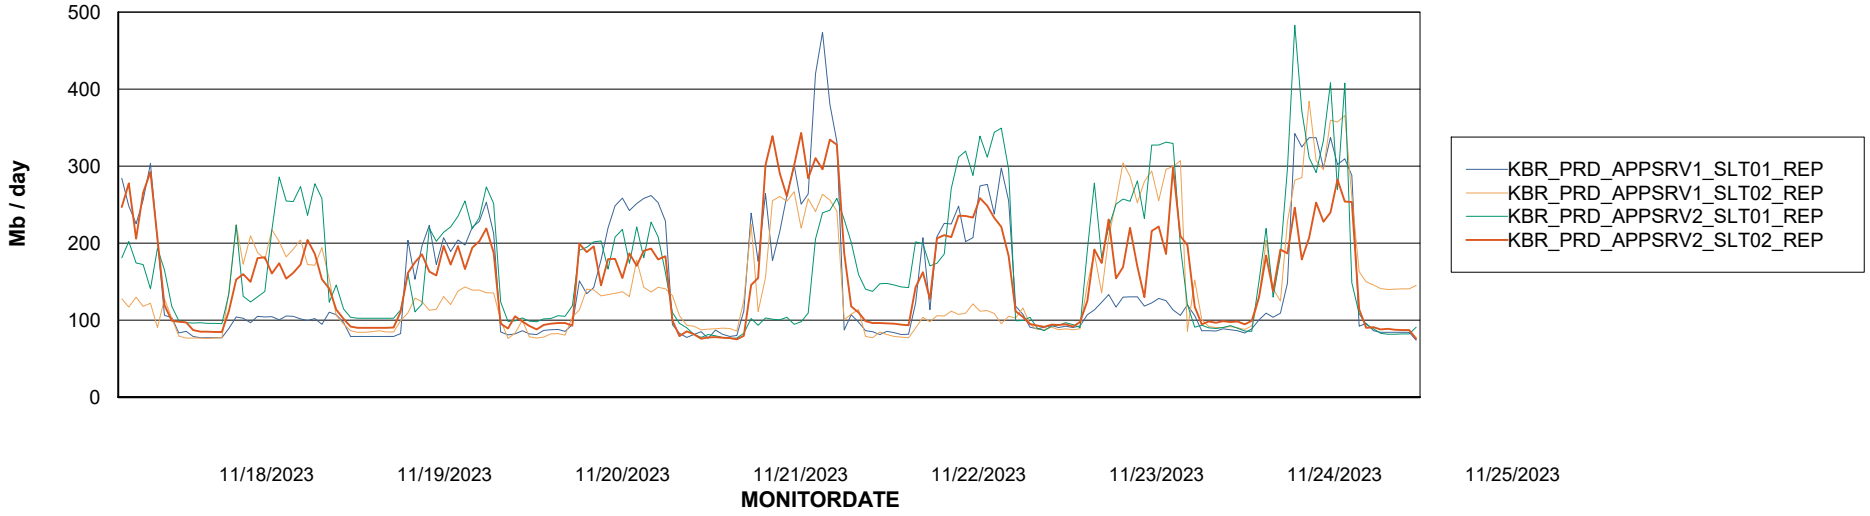

ABSSolute Application Server Services

Avg memory used per ReportServer Service