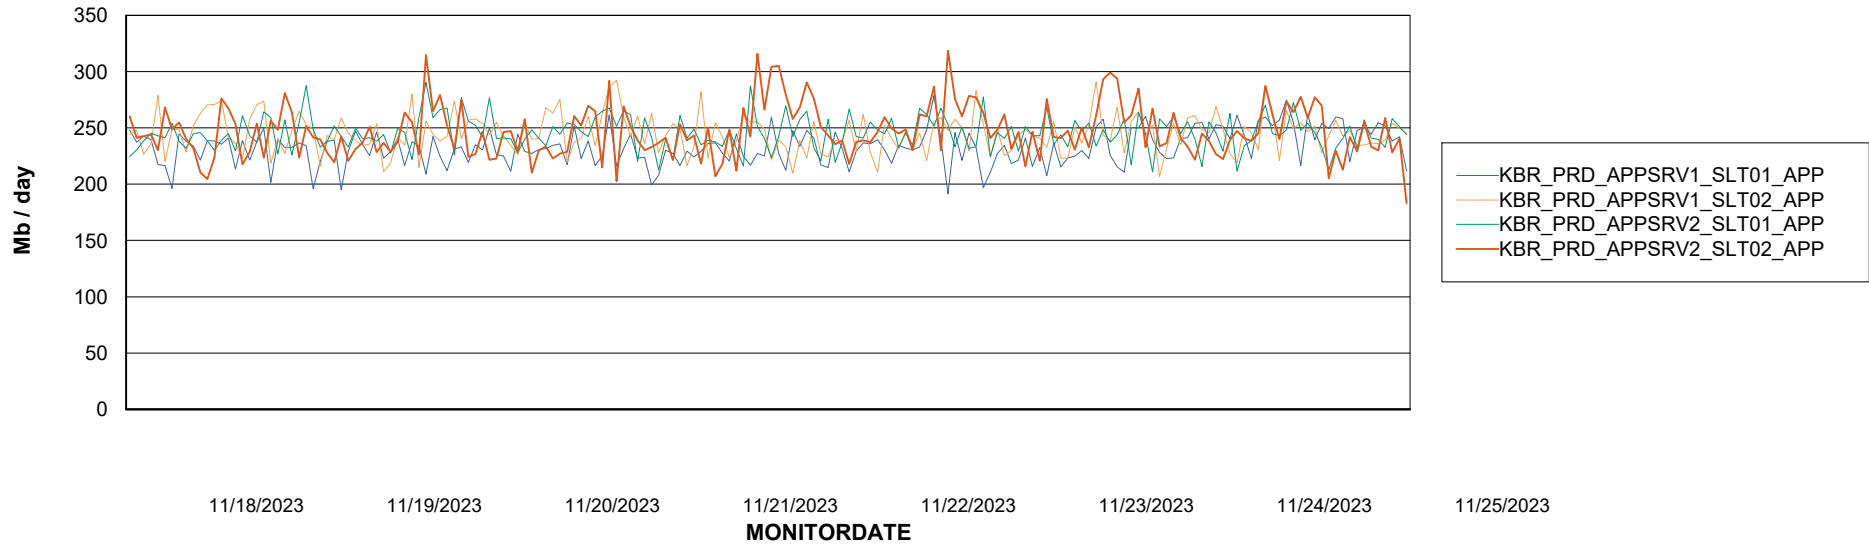

ABSSolute Application Server Services

Avg memory used per ABS Server Service