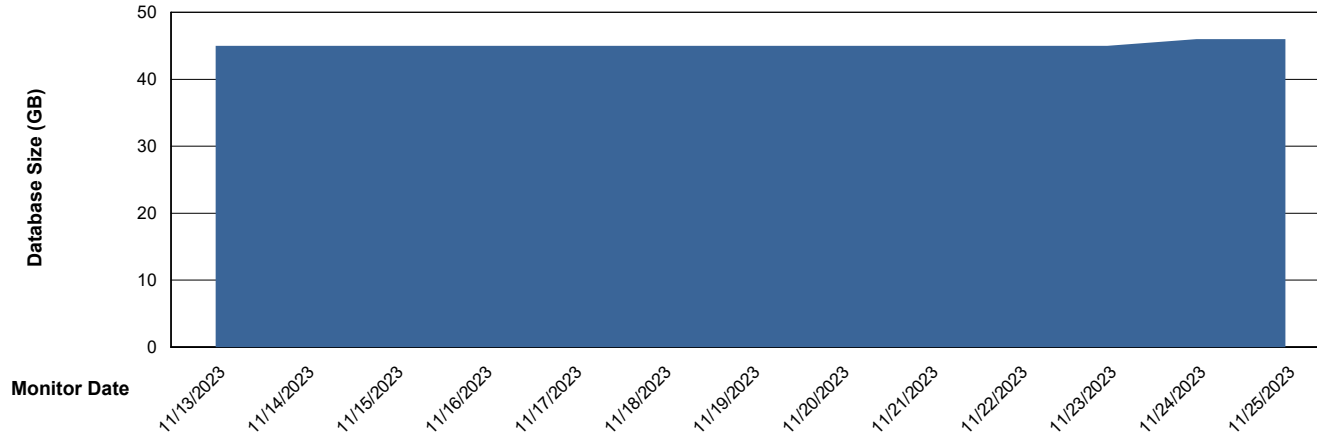

DATABASE SIZE KBR_PRD_BI-DBSRV_ABS1

Database growth over last month