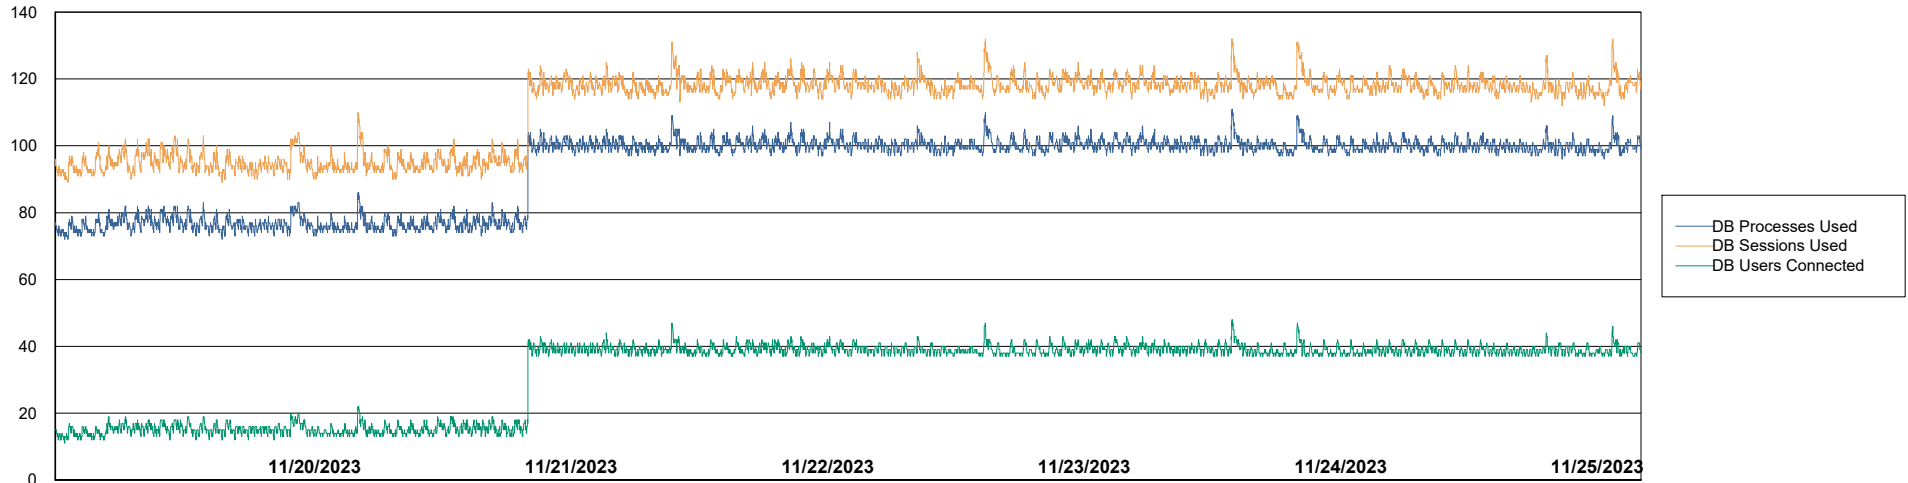

Database Performance KBR_PRD_BI-DBSRV_ABS1