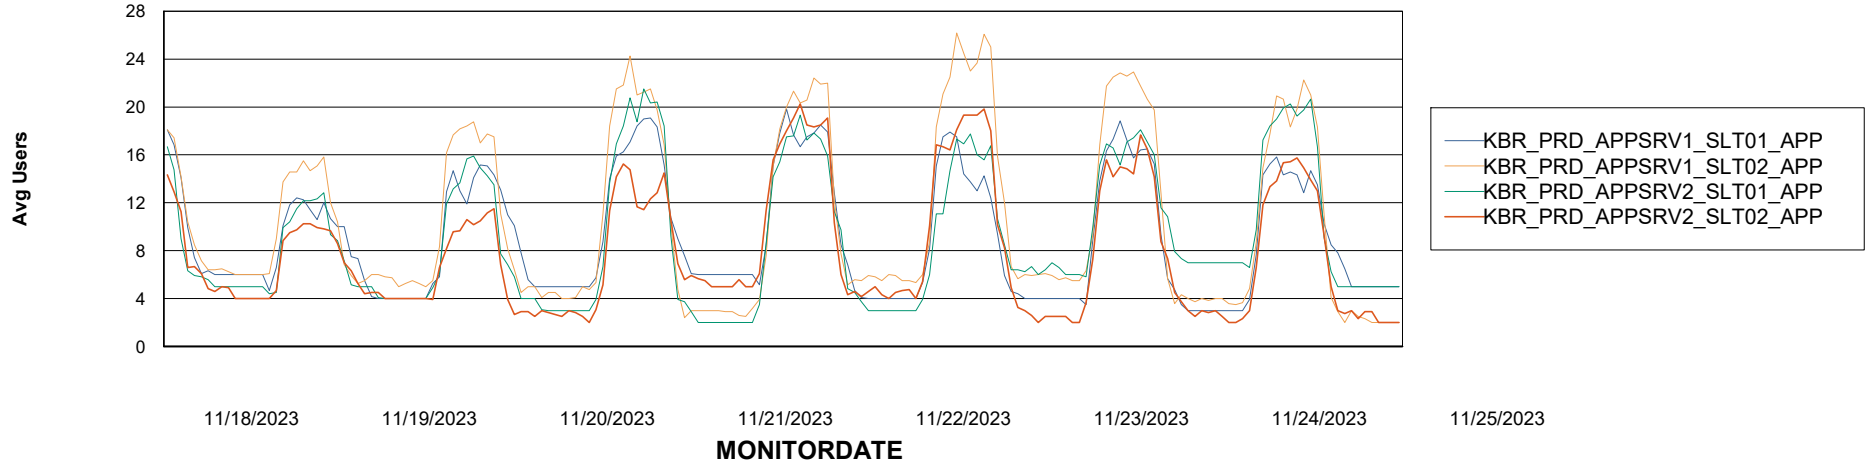

Avg users per day per ABS server