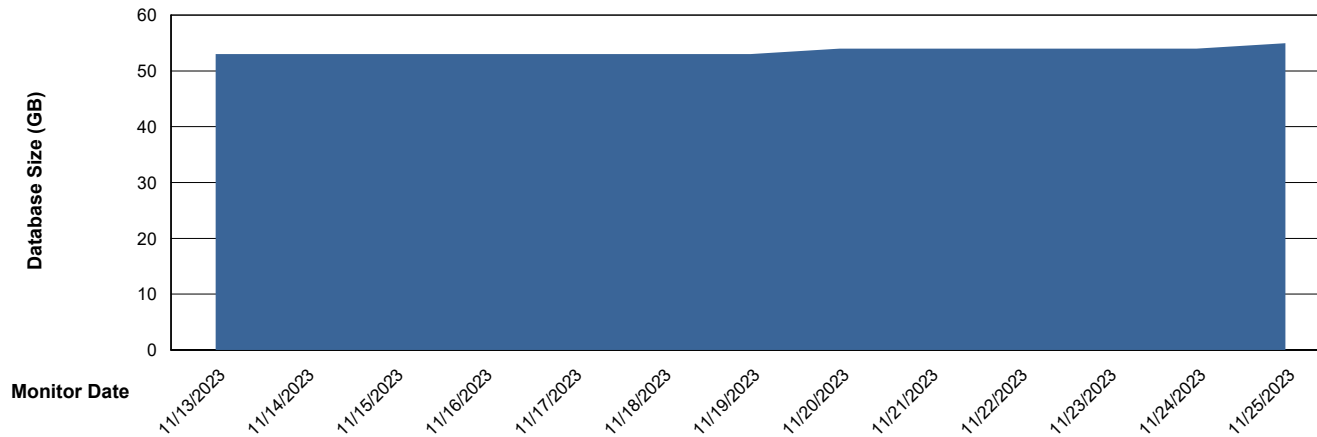

# Weekly SLA Customer Report

Customer KBR\_Production  
Database ID 117

DATABASE SIZE KBR\_PRD\_BI-DBSRV\_ABS1

### Database growth over last month

DATABASE SIZE KBR\_PRD\_DB-SRV1\_ABS1

### Database growth over last month