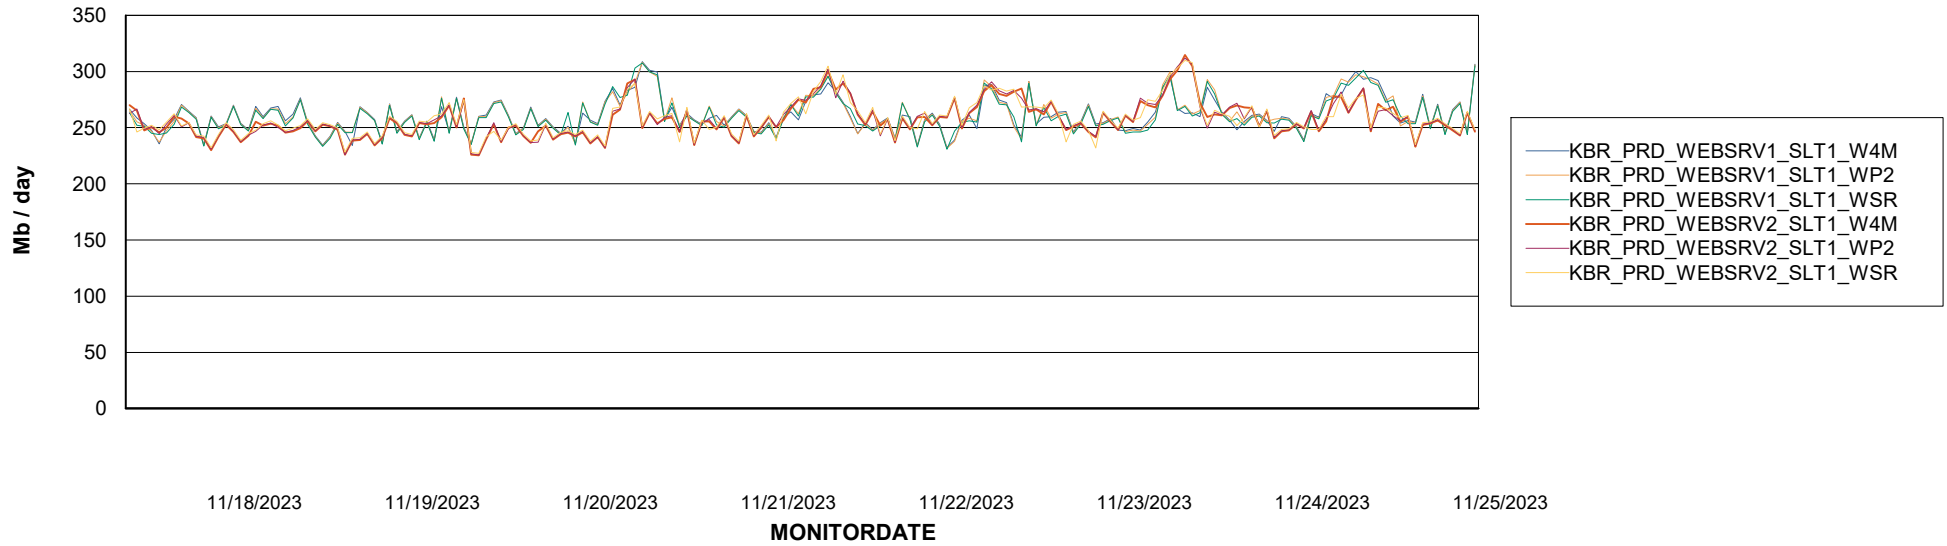

ABSSolute Web Component Services

Avg memory used per ABS Web component