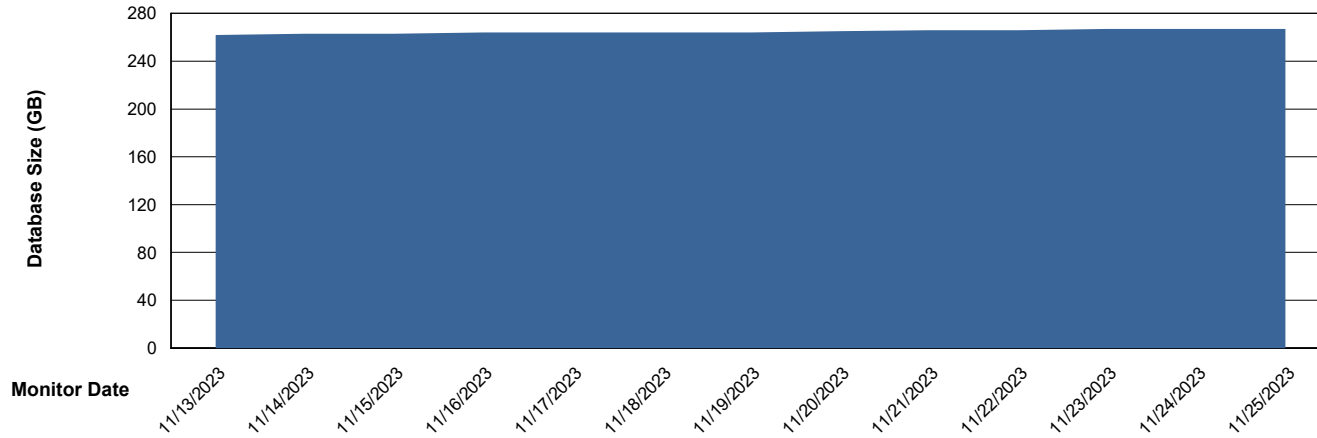

Weekly SLA Customer Report

Customer JSG_Production (24/7)
Database ID 102

Database Performance JSG_PRD_BASHIR_DB_ABS1

Weekly SLA Customer Report

Customer JSG_Production (24/7)
Database ID 102

Database Performance JSG_PRD_PICARD_DB_ABS1

DB Processes Max 1,000
DB Processes Max 4
DB Processes Max 0

Weekly SLA Customer Report

Customer JSG_Production (24/7)
Database ID 102

Database Performance JSG_PRD_RIKER_DB_HSBABS1

Weekly SLA Customer Report

Customer JSG_Production (24/7)
Database ID 102

DATABASE SIZE JSG_PRD_BASHIR_DB_ABS1

Database growth over last month

DATABASE SIZE JSG_PRD_RIKER_DB_HSBABS1

Database growth over last month

Weekly SLA Customer Report