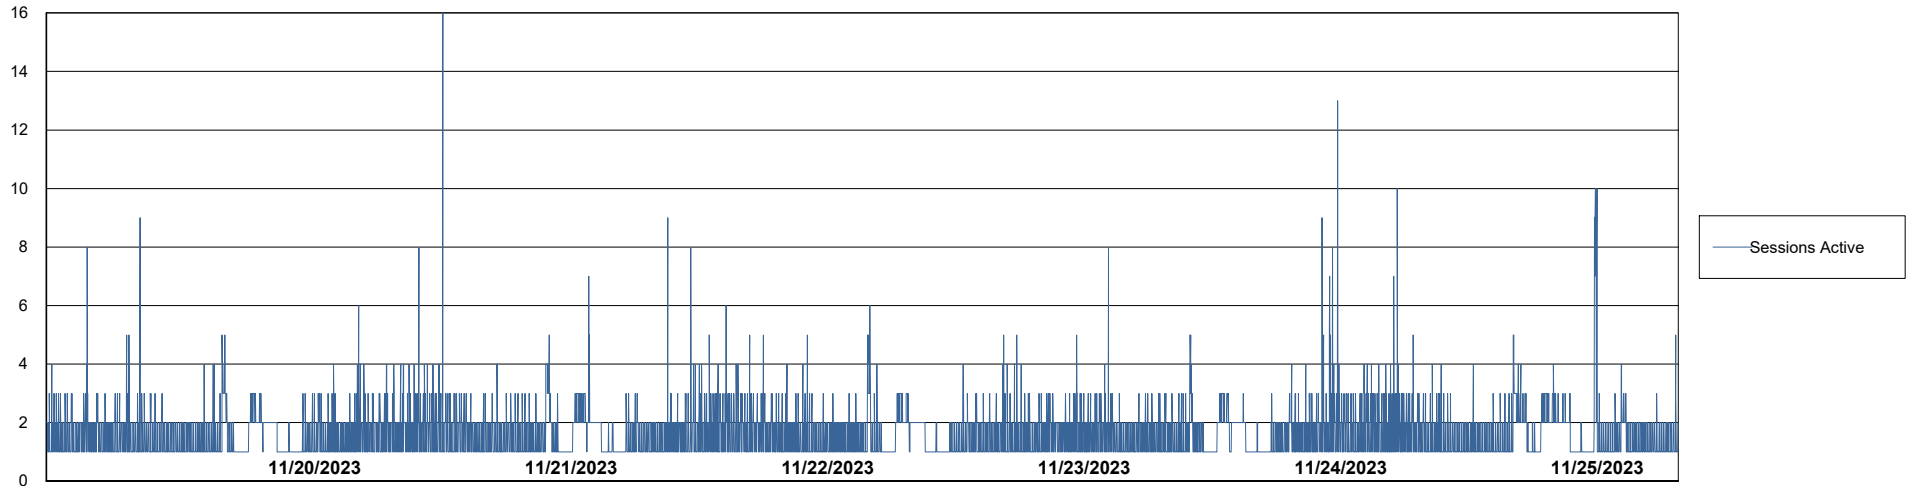

Weekly SLA Customer Report

Customer JSG_Production (24/7)
Database ID 102

Harddisk Usage JSG_PRD_WORF

	Free disk space on C: (%)	Total disk space on C: (Gb)	Used disk space on C: (Gb)
11/25/2023	49	149	76
11/24/2023	49	149	76
11/23/2023	50	149	75
11/22/2023	51	149	74
11/21/2023	51	149	74
11/20/2023	51	149	74
11/19/2023	51	149	74

Weekly SLA Customer Report

Customer JSG_Production (24/7)
Database ID 102

Database Performance JSG_PRD_BASHIR_DB_ABS1

Weekly SLA Customer Report

Customer JSG_Production (24/7)
Database ID 102

Database Performance JSG_PRD_PICARD_DB_ABS1