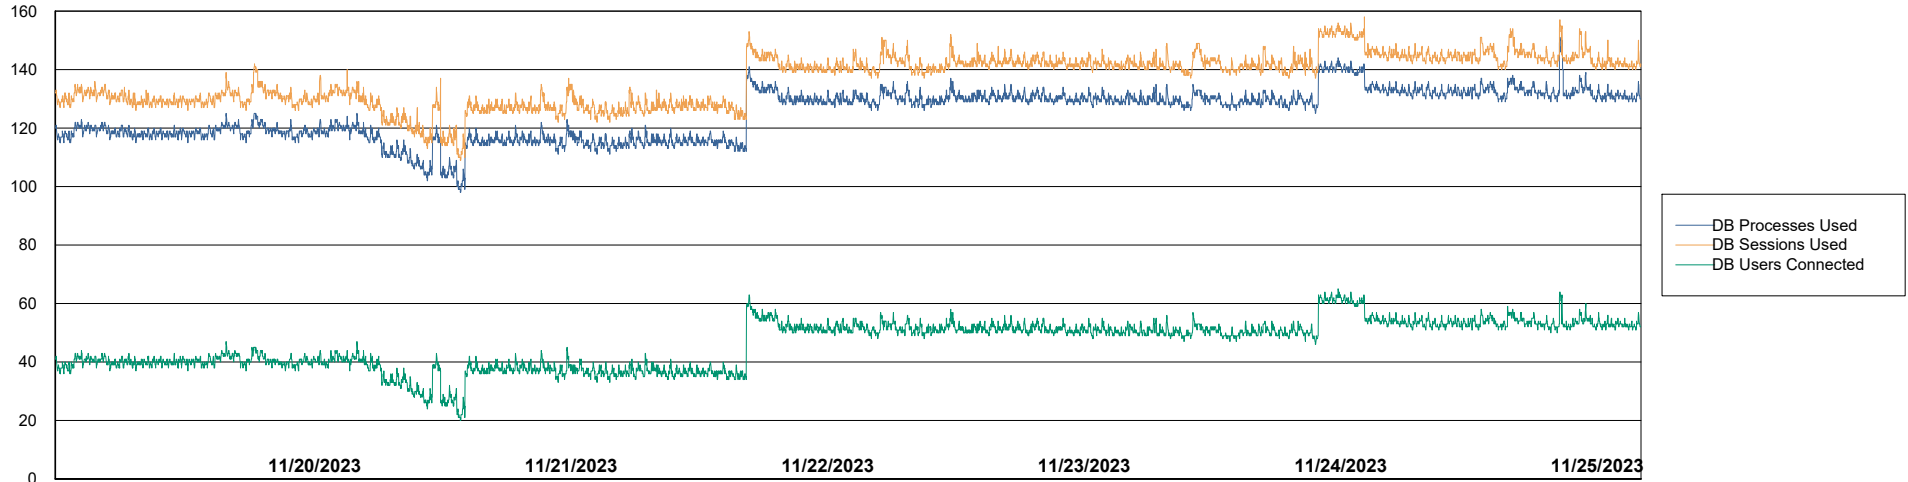

Database Performance JSG_PRD_BASHIR_DB_ABS1