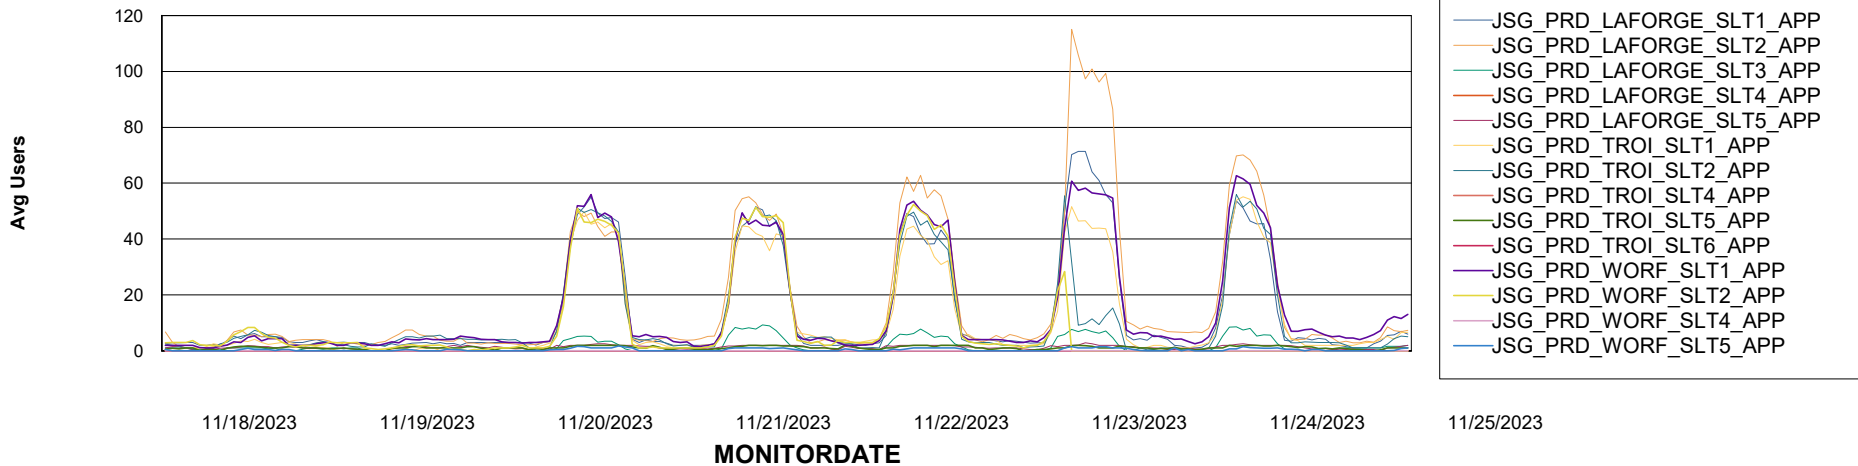

Weekly SLA Customer Report

Customer JSG_Production (24/7)
Database ID 102

BI last ETL error for	JSG_PRD_BASHIR_DB_ABS1
-----------------------	------------------------

Fri, 24-11-2023	None
Mon, 20-11-2023	None
Thu, 23-11-2023	None
Mon, 20-11-2023	None
Sun, 19-11-2023	None
Tue, 21-11-2023	None
Wed, 22-11-2023	None
Sat, 25-11-2023	None
Tue, 21-11-2023	None
Wed, 22-11-2023	None
Thu, 23-11-2023	None
Sat, 25-11-2023	None
Sun, 19-11-2023	None
Fri, 24-11-2023	None

Weekly SLA Customer Report

Customer JSG_Production (24/7)
Database ID 102

ABSSolute Application Server Services

Avg memory used per ABS Server Service

Avg users per day per ABS server

Weekly SLA Customer Report