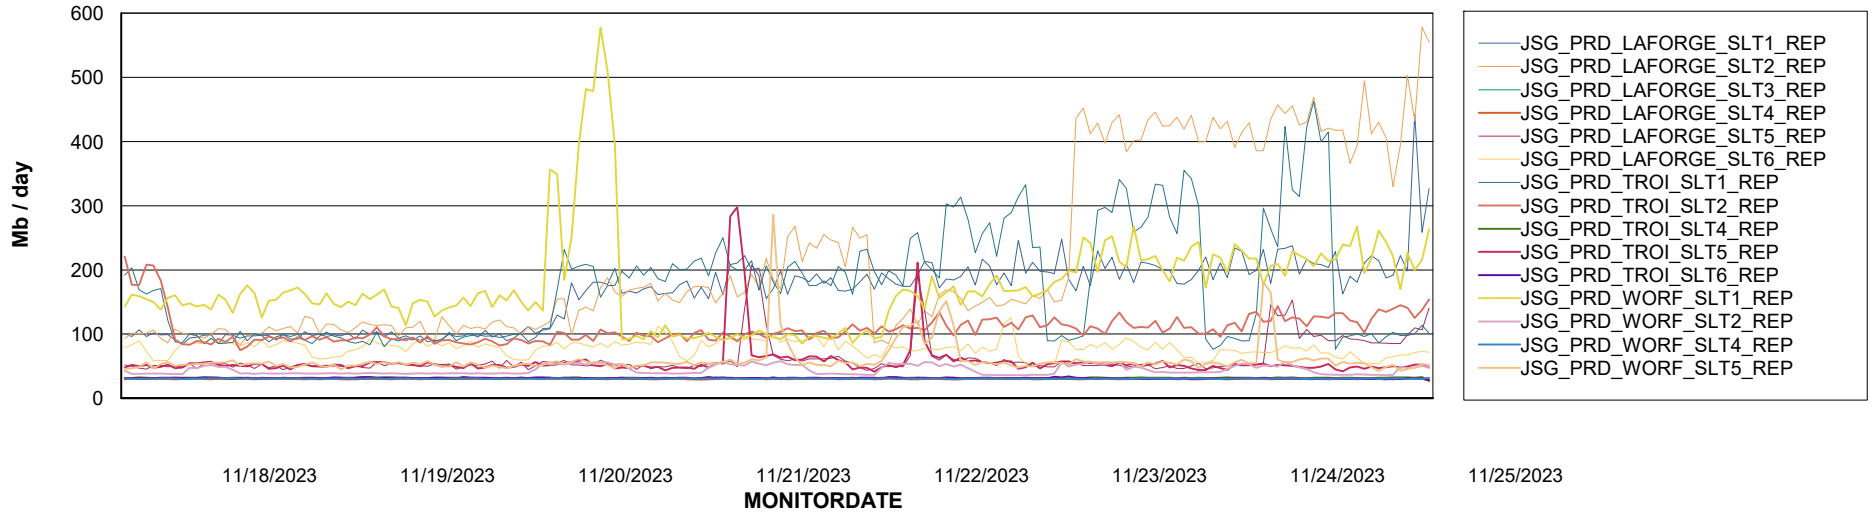

ABSSolute Application ReportServer Services

Avg memory used per ReportServer Service