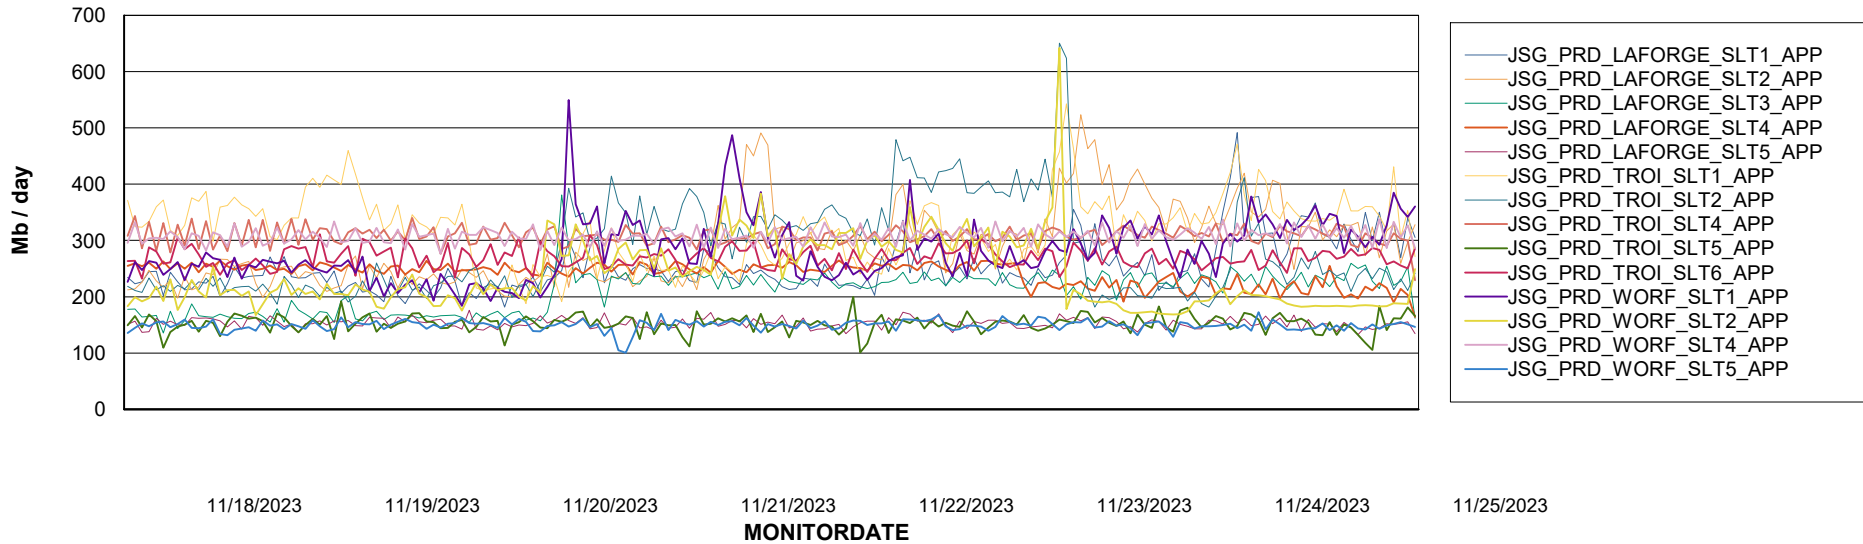

ABSSolute Application Server Services

Avg memory used per ABS Server Service