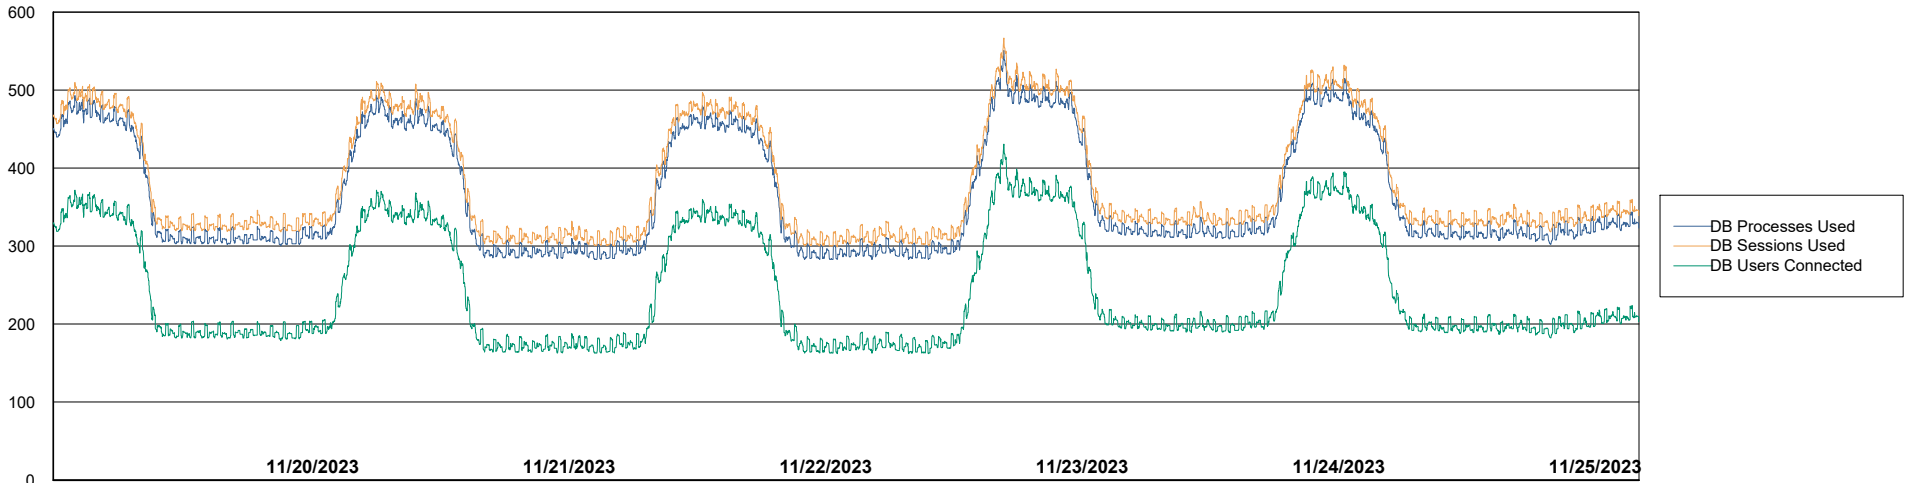

DB Processes Max 1,000
DB Processes Max 4
DB Processes Max 0

Weekly SLA Customer Report

Customer JSG_Production (24/7)
Database ID 102

Database Performance JSG_PRD_RIKER_DB_HSBABS1

Weekly SLA Customer Report