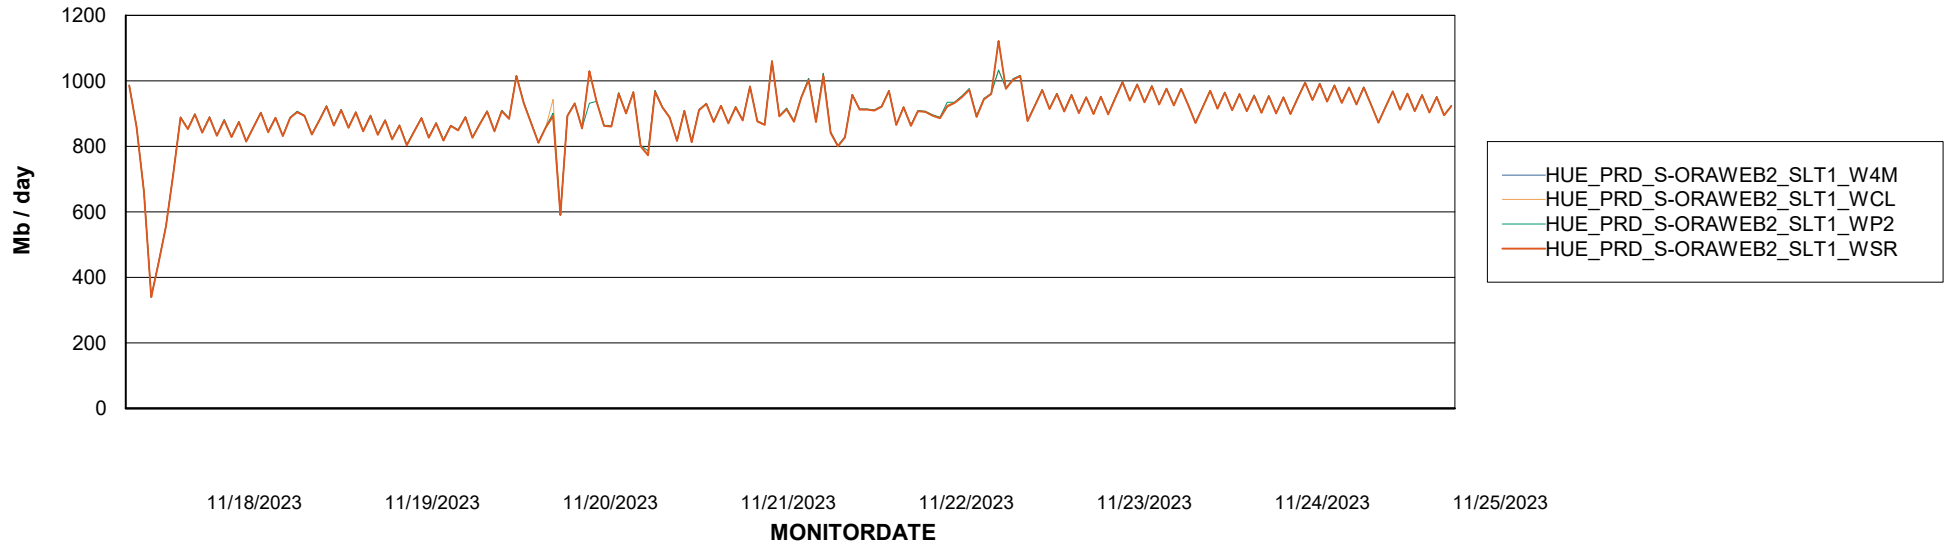

ABSSolute Web Component Services

Avg memory used per ABS Web component