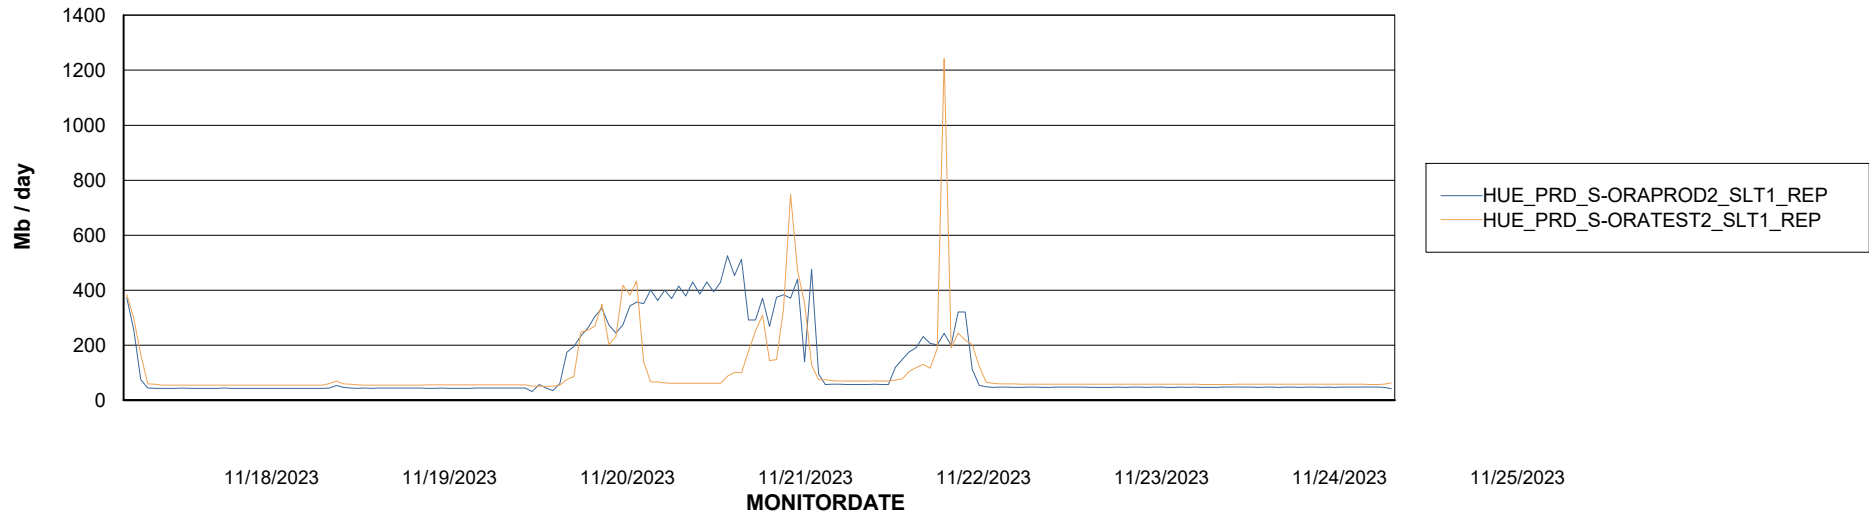

Avg memory used per ABS Server Service

Avg users per day per ABS server

Weekly SLA Customer Report

Customer HUE_Production
Database ID 154

ABSSolute Application ReportServer Services

Avg memory used per ReportServer Service