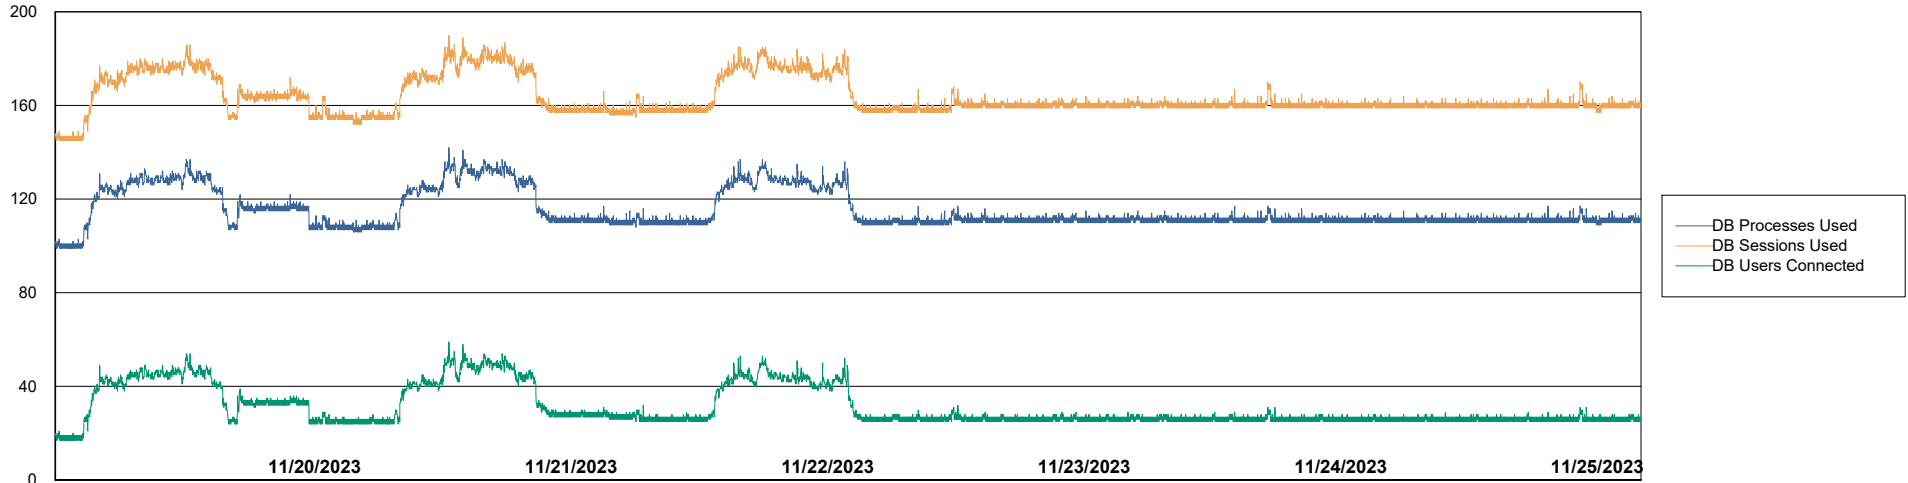

Weekly SLA Customer Report

Customer HUE_Production
Database ID 154

Database Performance HUE_PRD_S-ORABI2_ABS1

Weekly SLA Customer Report

Customer HUE_Production
Database ID 154

Database Performance HUE_PRD_S-ORAPROD2_ABS1