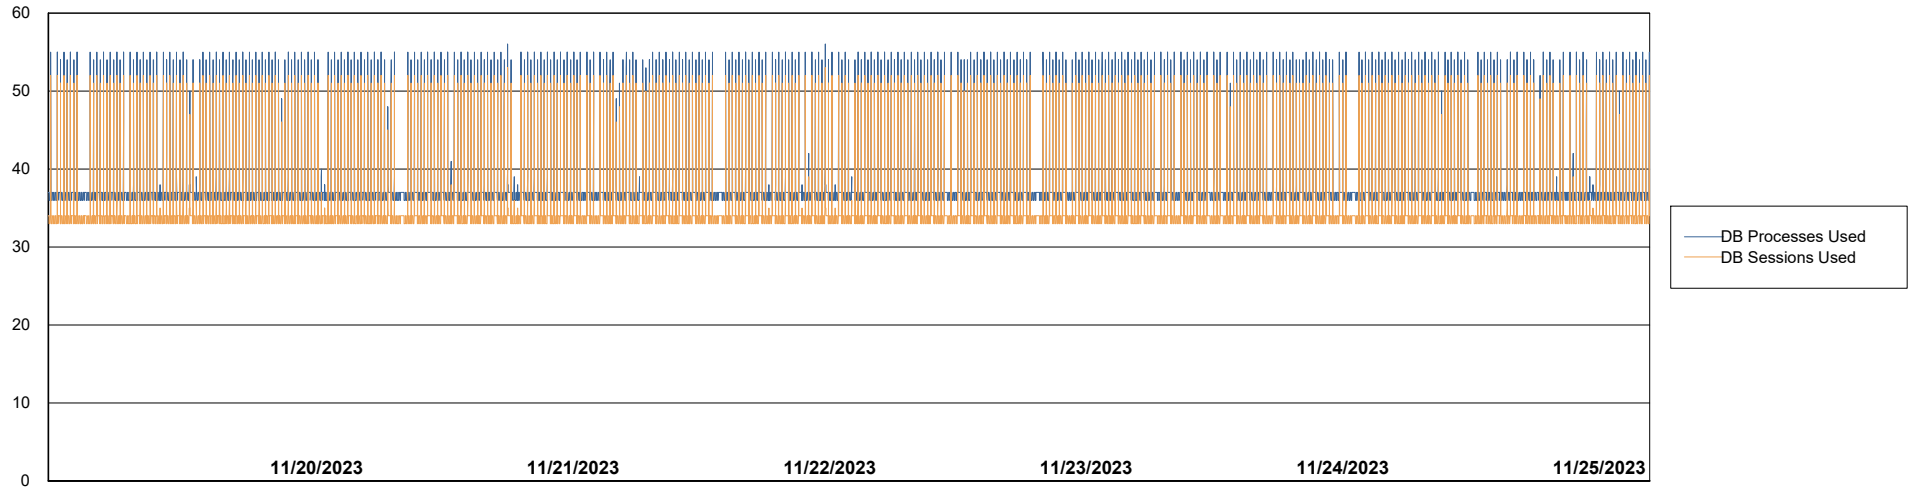

Database Performance HUE_PRD_S-ORATEST2_HSBABS1

DB Processes Max 1,000