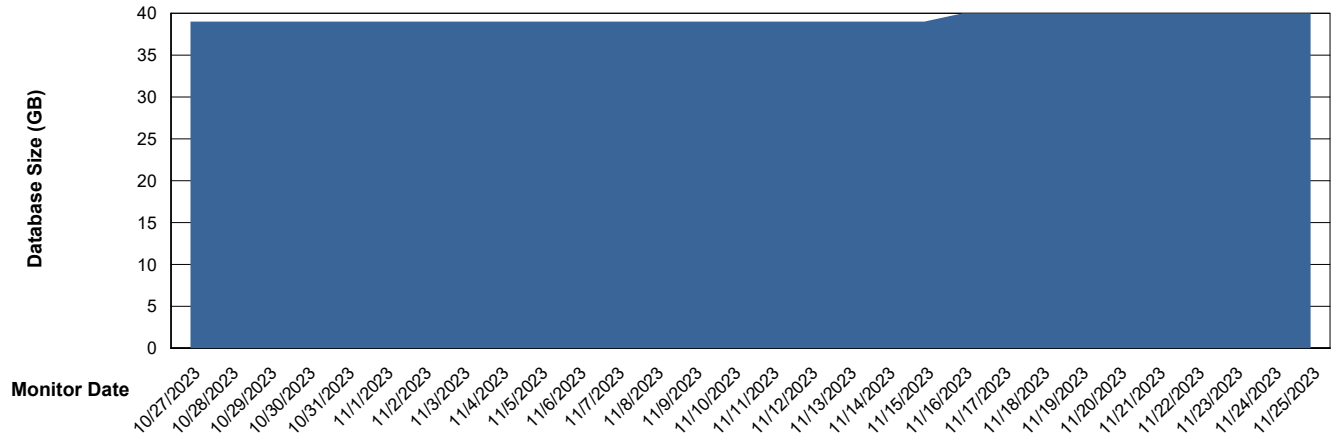

DATABASE SIZE HUE_PRD_S-ORABI2_ABS1

Database growth over last month