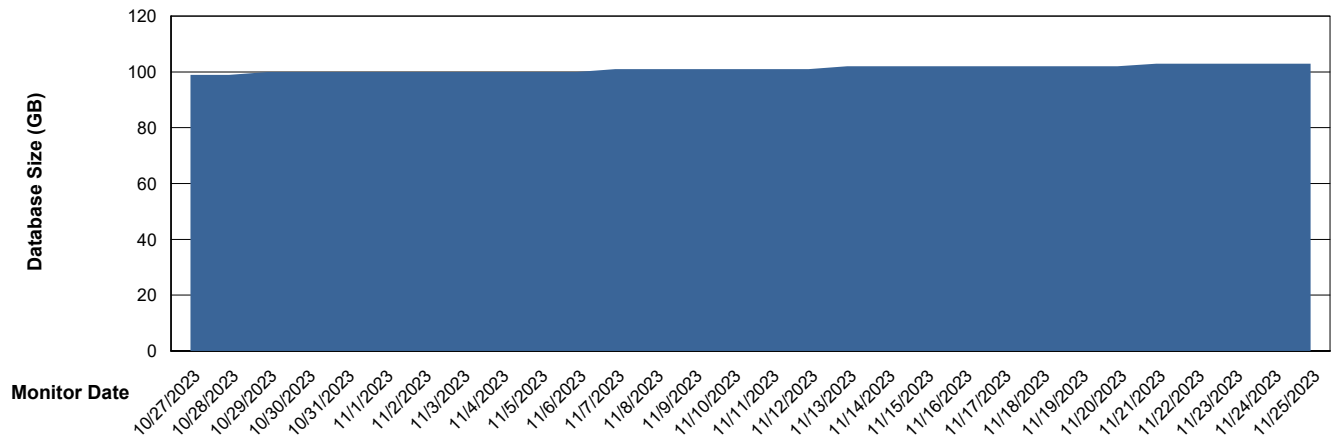

DATABASE SIZE HUE_PRD_S-ORAPROD2_ABS1

Database growth over last month