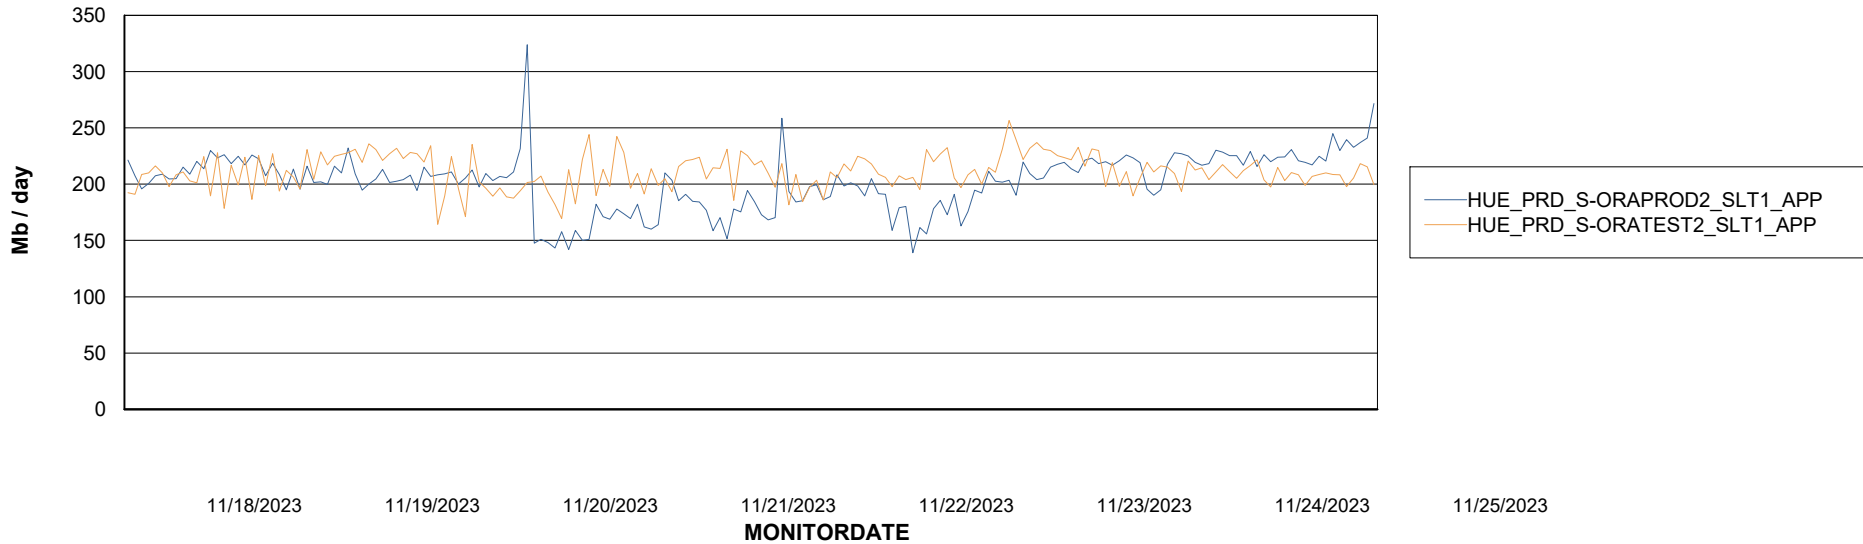

ABSSolute Application Server Services

Avg memory used per ABS Server Service