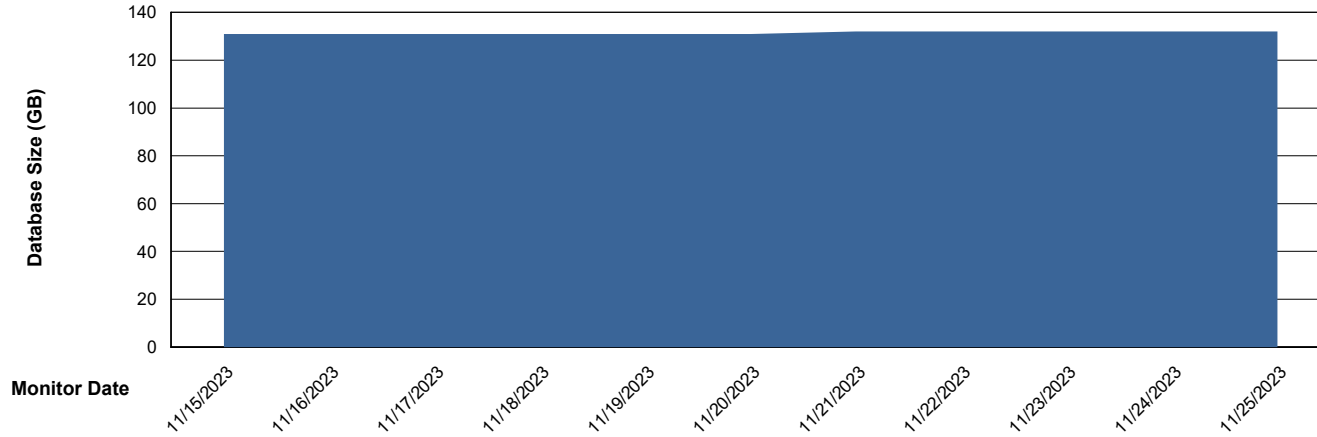

Weekly SLA Customer Report

Customer EUT_Production
Database ID 114

Database Performance EUT_EUP_PRD_URVINA22T_DB_ABS1

Weekly SLA Customer Report

Customer EUT_Production
Database ID 114

Database Performance EUT_URM_PRD_URVINA26_DB_ABS1

Weekly SLA Customer Report

Customer EUT_Production
Database ID 114

DATABASE SIZE EUT_EUP_PRD_URVINA22T_DB_ABS1

Database growth over last month

DATABASE SIZE EUT_URM_PRD_URVINA26_DB_ABS1

Database growth over last month