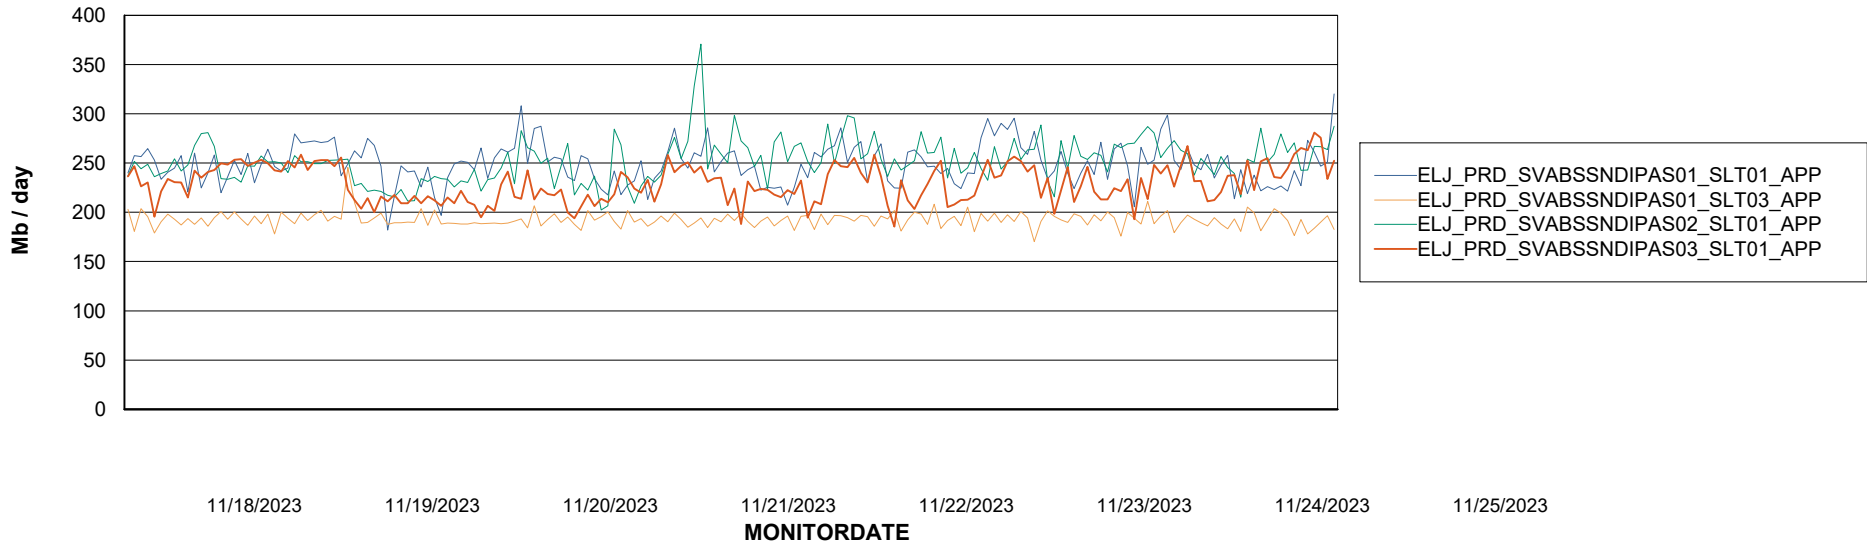

ABSSolute Application Server Services

Avg memory used per ABS Server Service