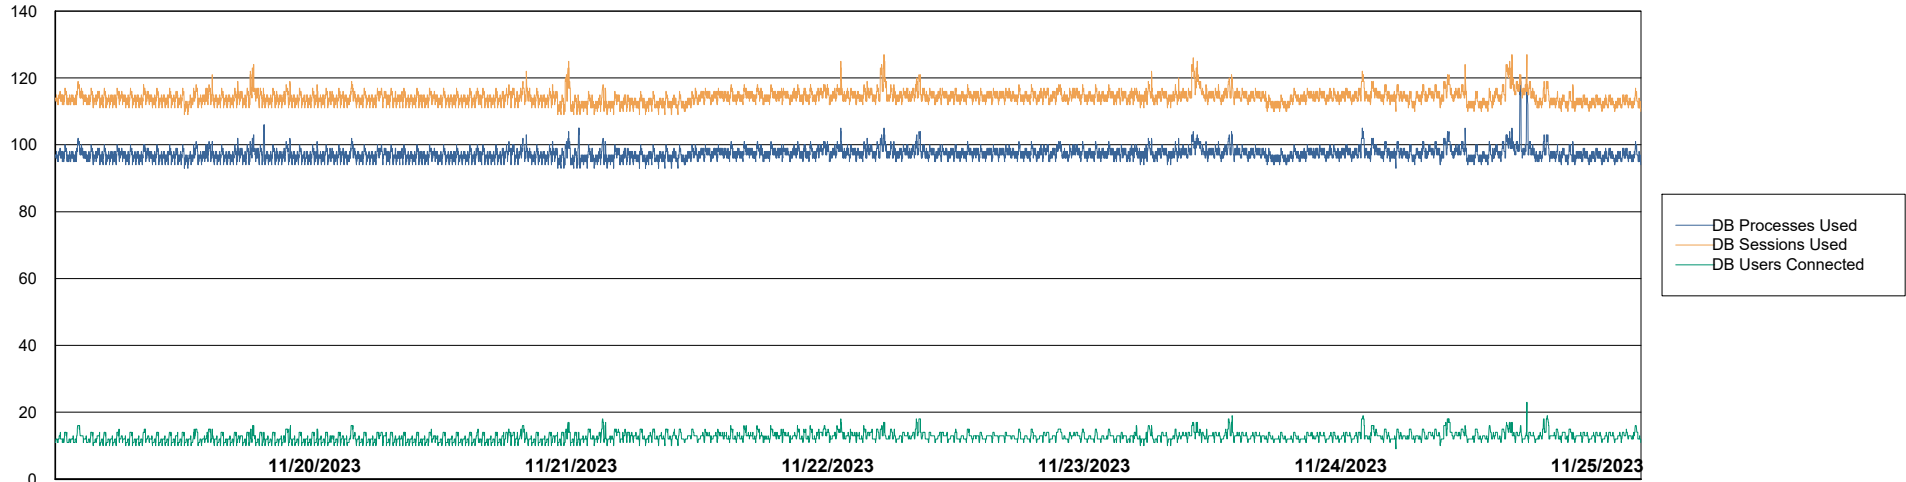

DB Processes Max 0
DB Processes Max 1,000

Weekly SLA Customer Report

Customer ELJ Production
Database ID 72

Database Performance ELJ_PRD_FRASEQXPRDDB03_ABS1

Weekly SLA Customer Report

Customer ELJ Production
Database ID 72