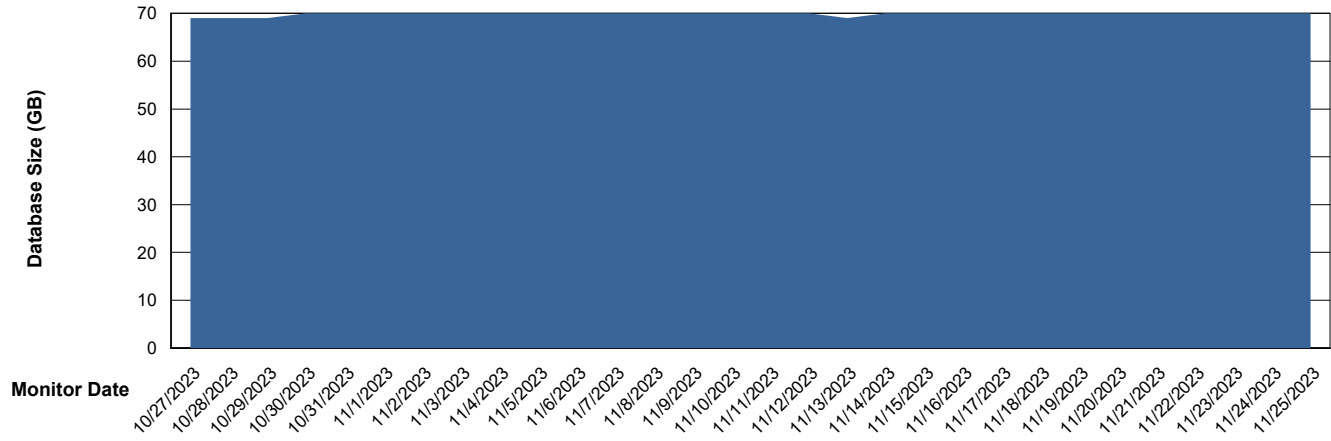

DB Processes Max 0
DB Processes Max 1,000

Weekly SLA Customer Report

Customer ELJ Production
Database ID 72

Database Performance ELJ_PRD_FRASEQXPRDDB03_ABS1

Weekly SLA Customer Report

Customer ELJ Production
Database ID 72

DATABASE SIZE ELJ_PRD_FRASEQXPRDDB01_ABS1

Database growth over last month

DATABASE SIZE ELJ_PRD_FRASEQXPRDDB03_ABS1

Database growth over last month

Weekly SLA Customer Report

Customer ELJ Production
Database ID 72