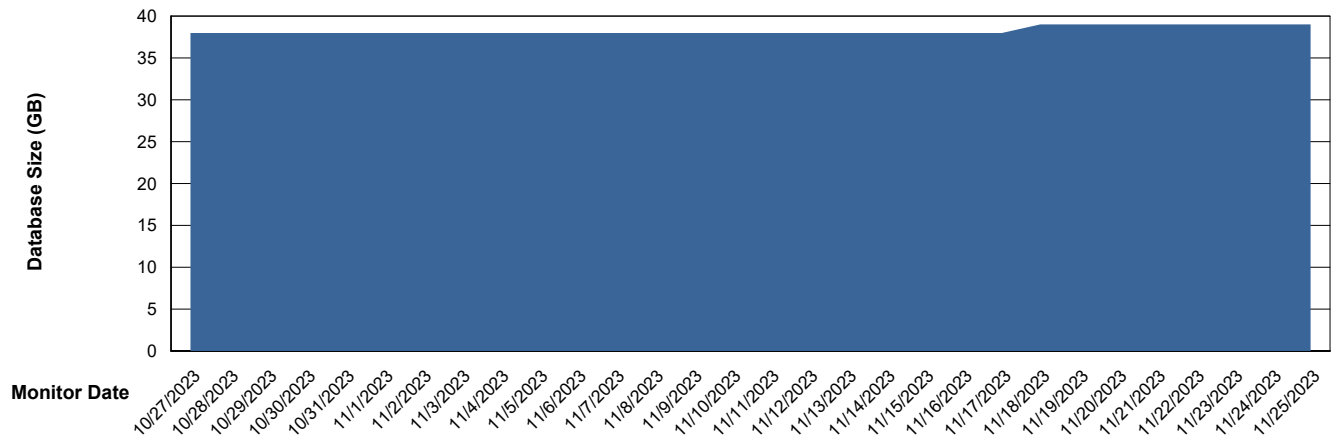

DB Processes Max 0
DB Processes Max 1,000

Weekly SLA Customer Report

Customer ELJ Production
Database ID 72

Database Performance ELJ_PRD_FRASEQXPRDDB03_ABS1

Weekly SLA Customer Report

Customer ELJ Production
Database ID 72

DATABASE SIZE ELJ_PRD_FRASEQXPRDDB01_ABS1

Database growth over last month

DATABASE SIZE ELJ_PRD_FRASEQXPRDDB03_ABS1

Database growth over last month

Weekly SLA Customer Report

Customer ELJ Production
Database ID 72