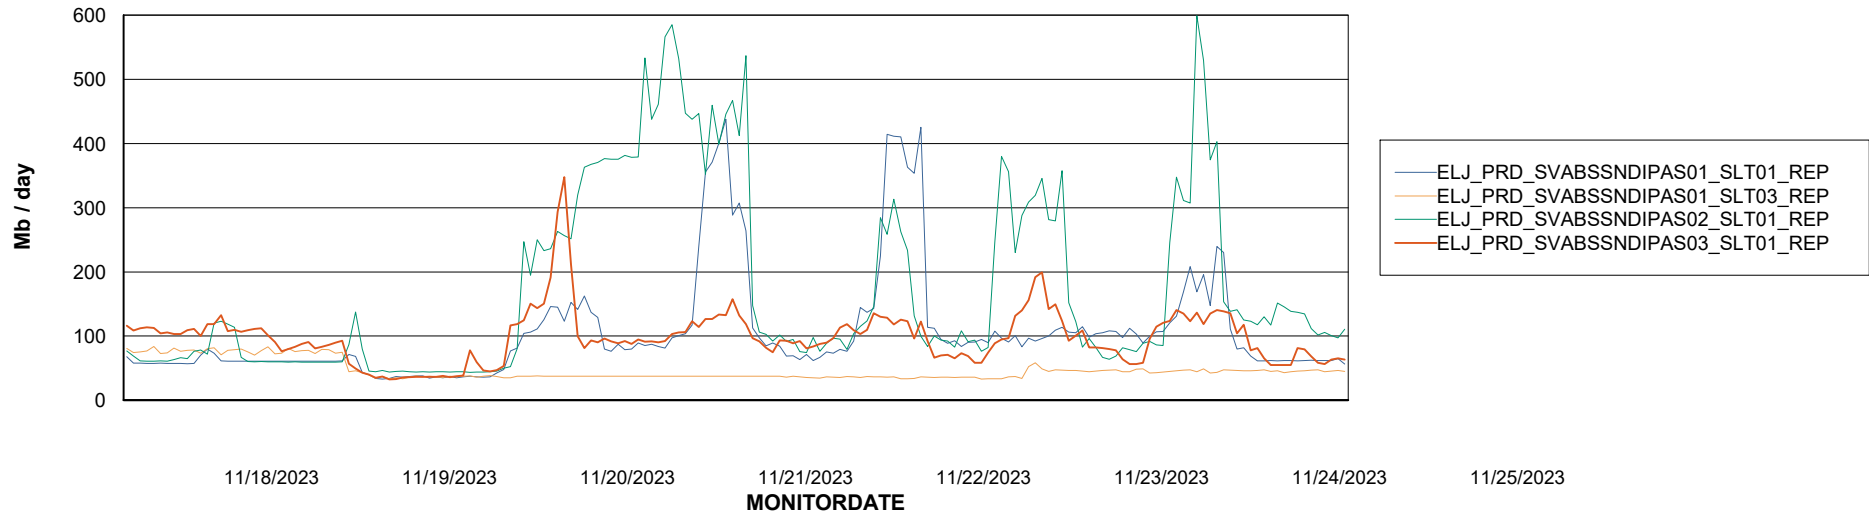

Avg memory used per ABS Server Service

Avg users per day per ABS server

Weekly SLA Customer Report

Customer ELJ Production
Database ID 72

ABSSolute Application ReportServer Services

Avg memory used per ReportServer Service