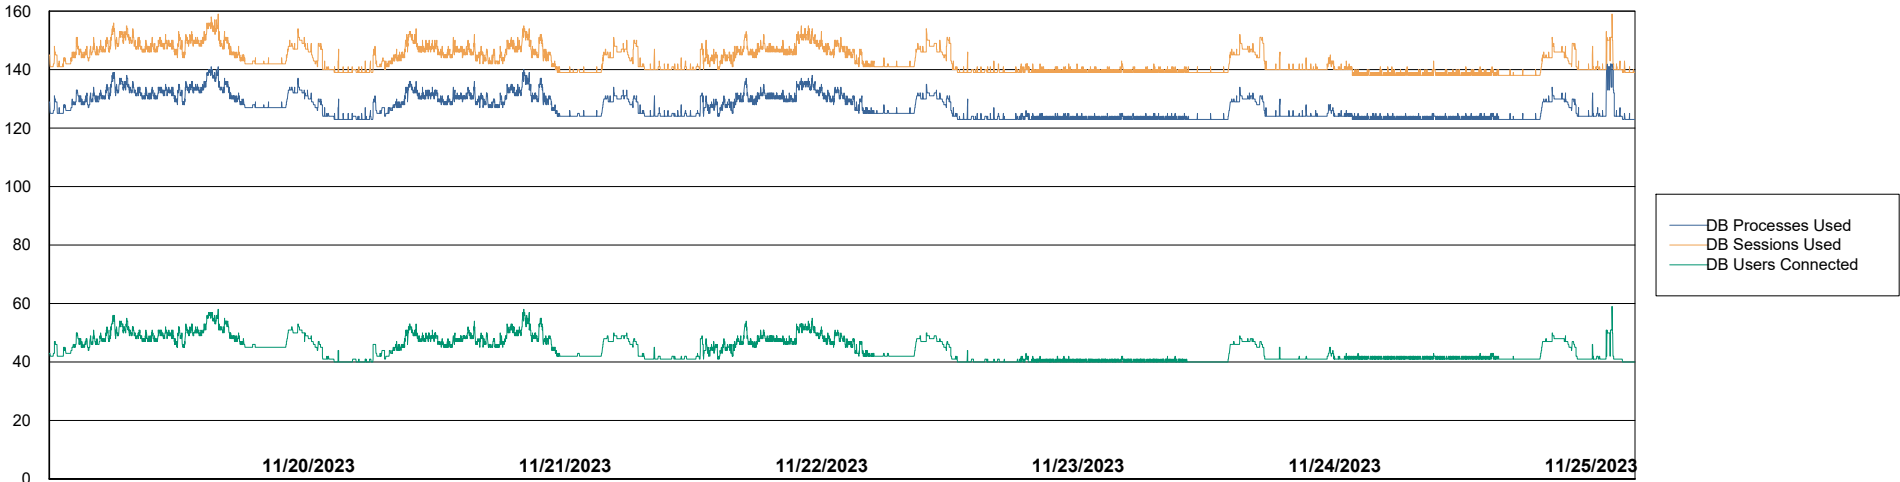

Database Performance CUS_PRD_ABSDB1_ABS1