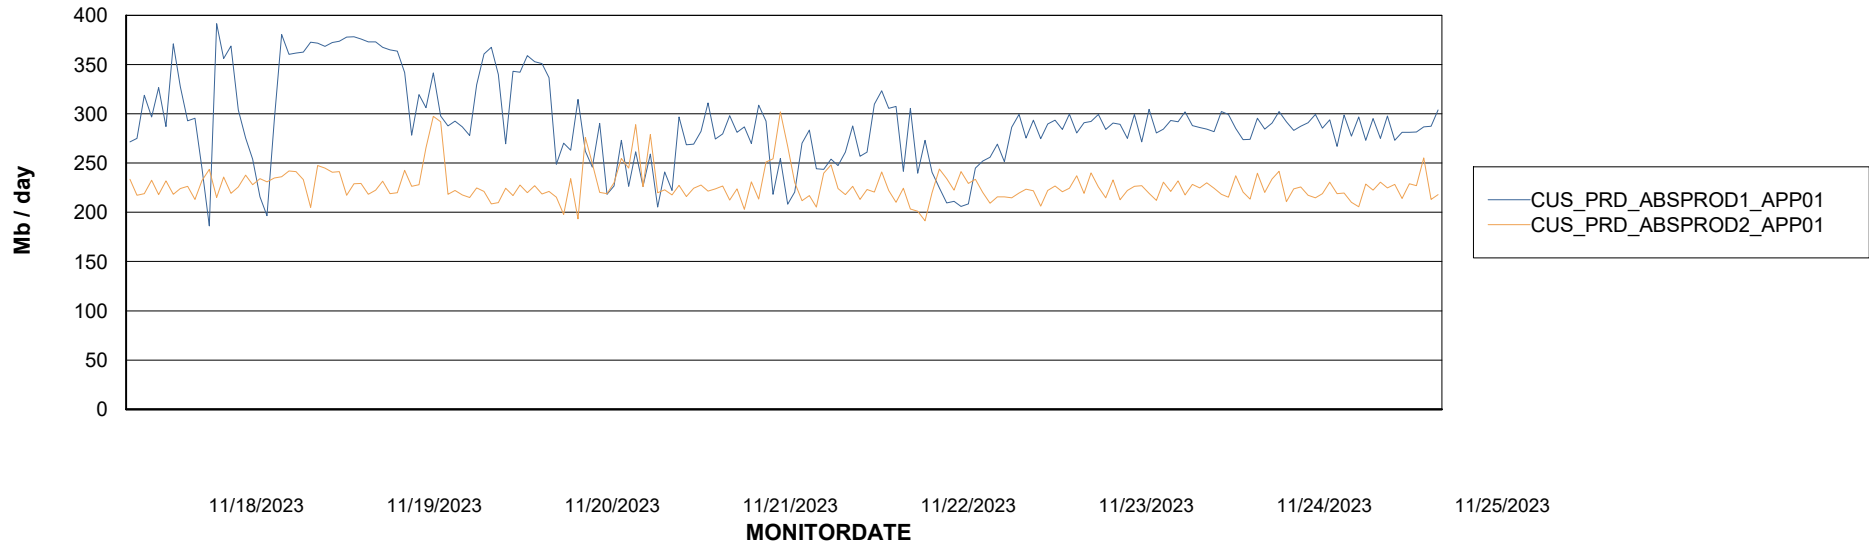

ABSSolute Application Server Services

Avg memory used per ABS Server Service