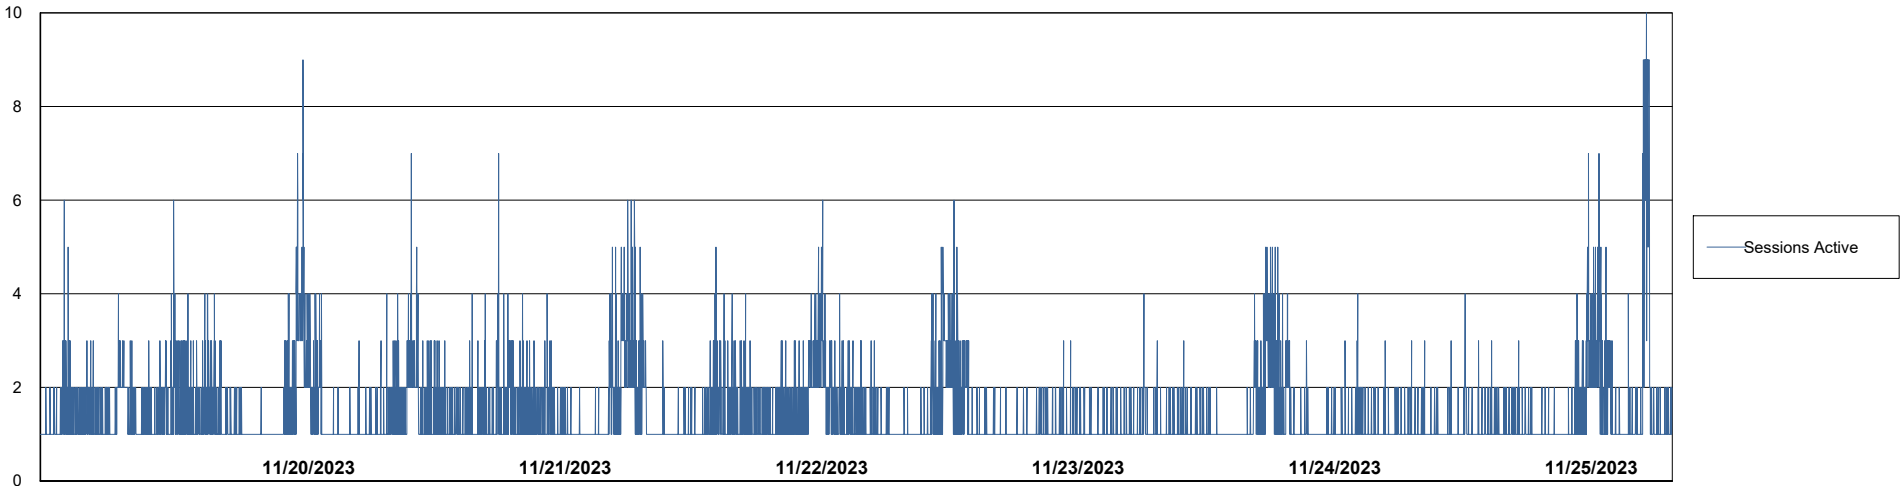

Database Performance CUS_PRD_ABSDB1_ABS1