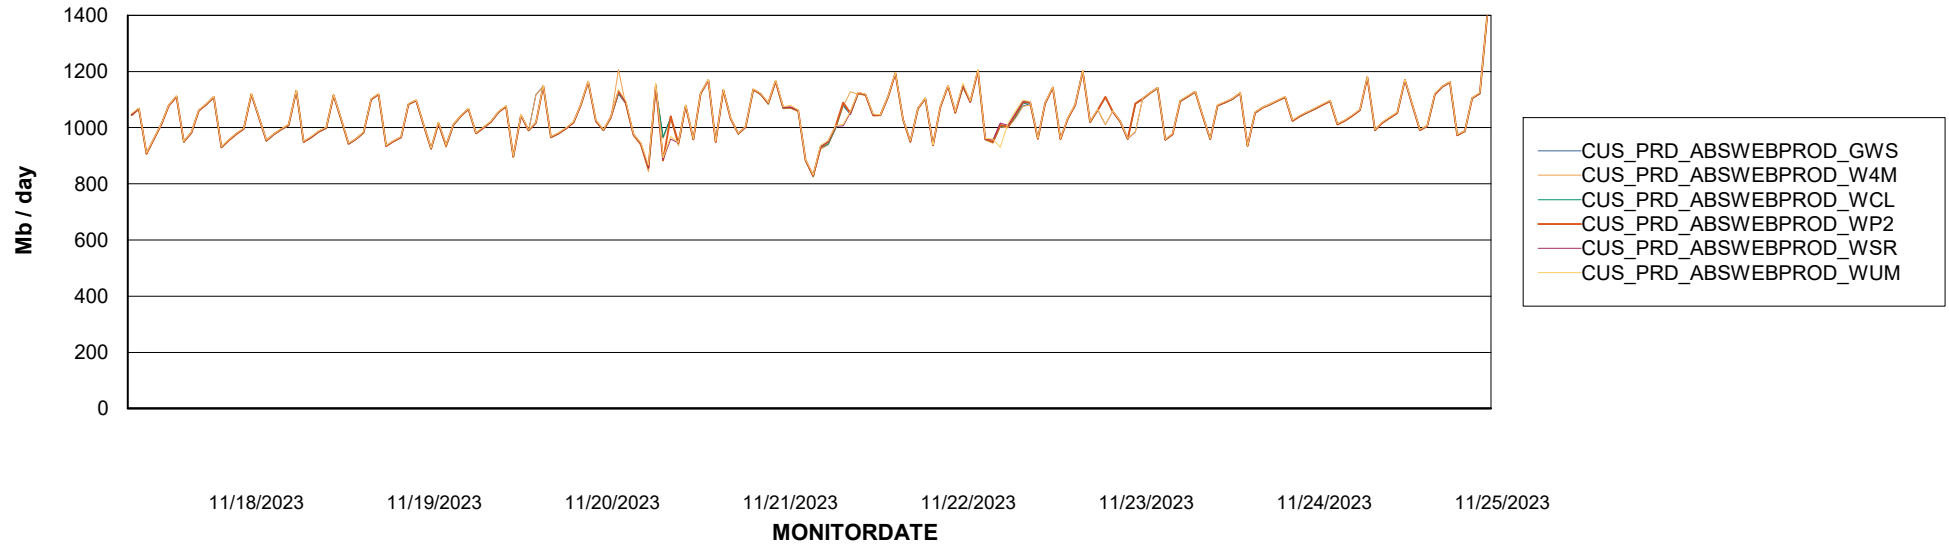

Avg memory used per ReportServer Service

Weekly SLA Customer Report

Customer CUS_Production (24/7)
Database ID 131

ABSSolute Web Component Services

Avg memory used per ABS Web component

Weekly SLA Customer Report