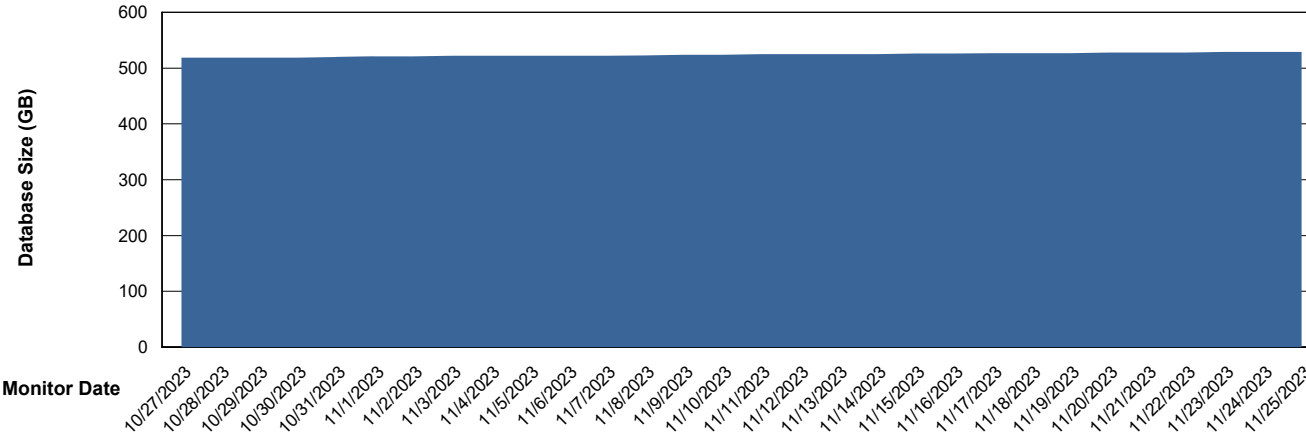

DB Processes Max 1,000

Weekly SLA Customer Report

Customer CUS_Production (24/7)
 Database ID 131

DATABASE SIZE CUS_PRD_ABSDB1_ABS1

Database growth over last month

Database Tablespace CUS_PRD_ABSDB1_ABS1

Date	Tablespace Name	Filesize (Gb)	Usedsize (Gb)	Percentage free
11/25/2023	ABSDATA	244	199	19
	INDX	388	316	19
11/24/2023	ABSDATA	244	198	19
	INDX	388	315	19
11/23/2023	ABSDATA	244	198	19
	INDX	388	315	19
11/22/2023	ABSDATA	244	198	19
	INDX	388	315	19
11/21/2023	ABSDATA	244	198	19
	INDX	388	315	19
11/20/2023	ABSDATA	244	198	19
	INDX	388	315	19
11/19/2023	ABSDATA	244	198	19
	INDX	388	314	19

Weekly SLA Customer Report

Customer CUS_Production (24/7)
Database ID 131

Standby Database Health CUS_Production (24/7)

Recovery lag for last 7 days

Weekly SLA Customer Report

Customer CUS_Production (24/7)
Database ID 131