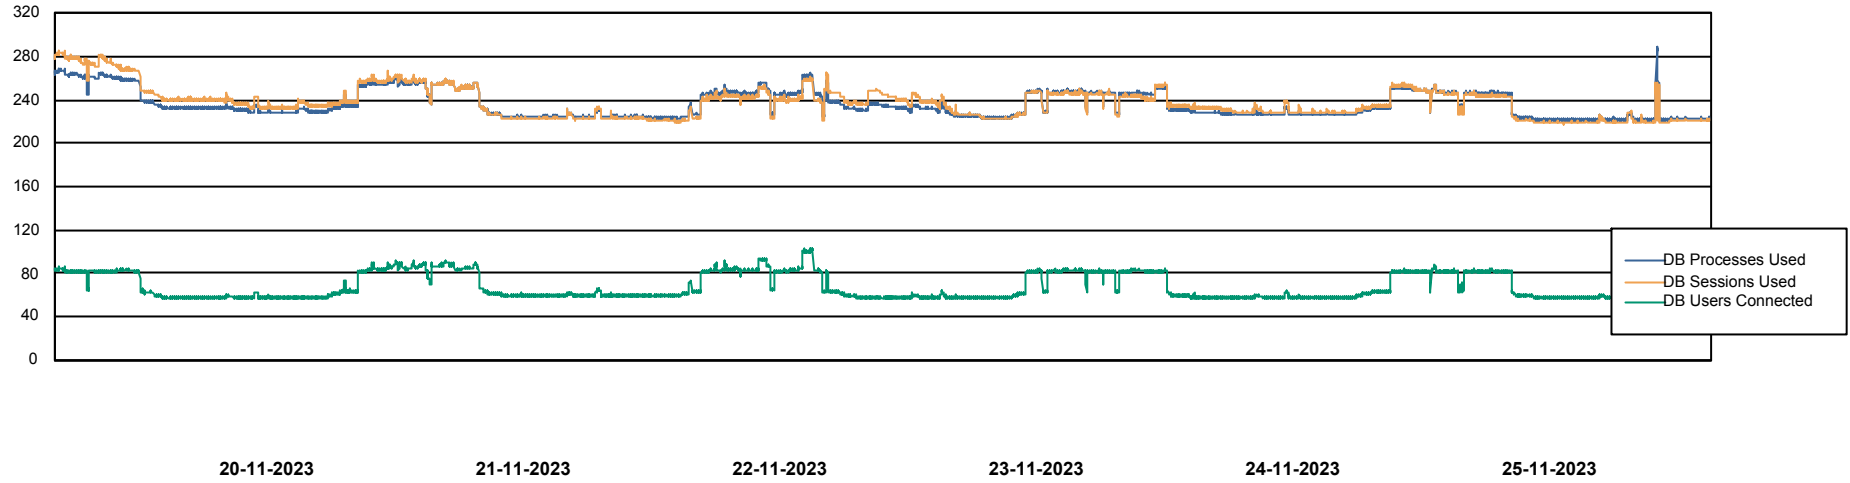

Database Performance CLODB_PRD_CLO-ORA01