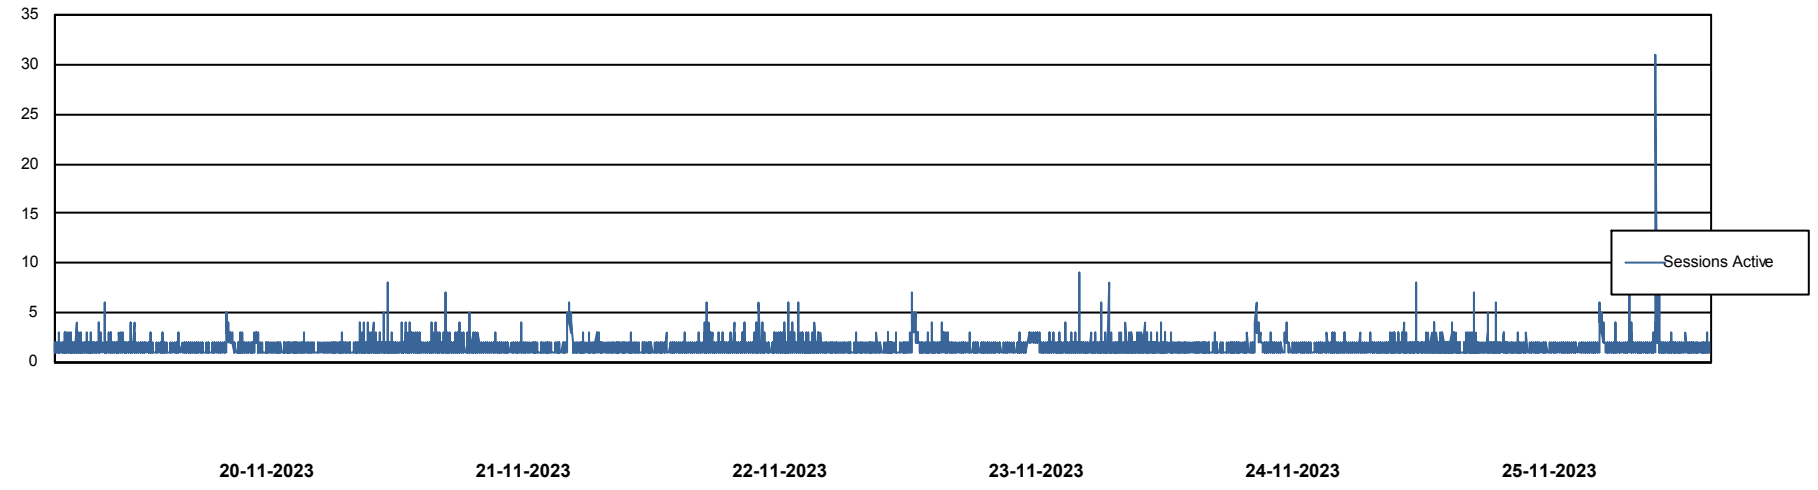

Database Performance CLODB_PRD_CLO-ORA01