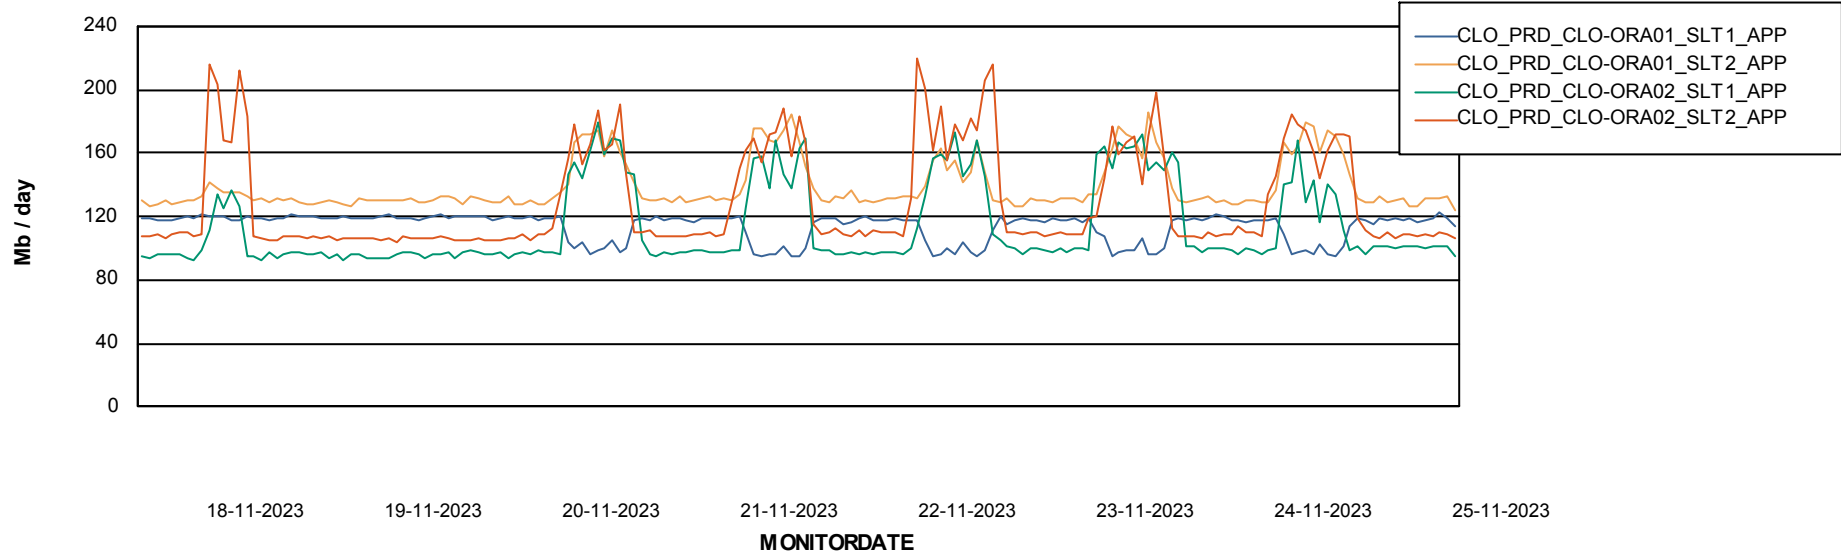

ABSSolute Application Server Services

Avg memory used per ABS Server Service