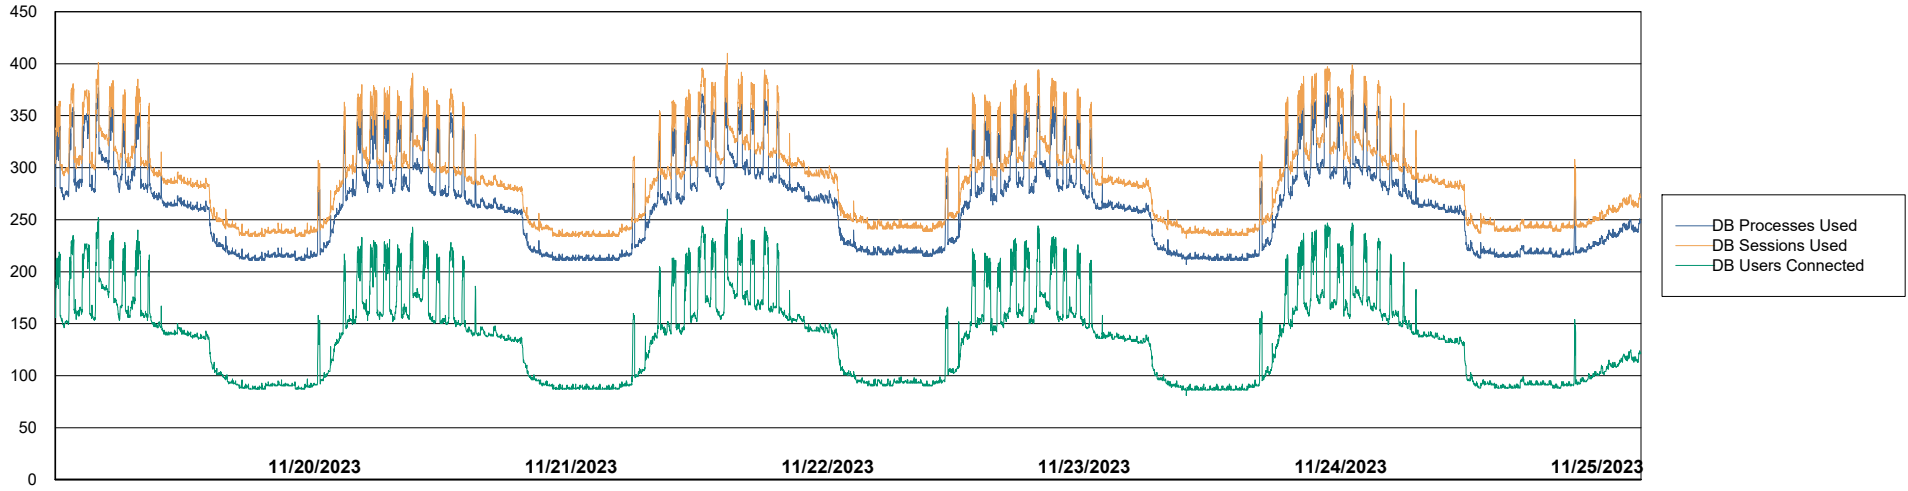

Harddisk Usage BNL_PRD_vm-absa03

	Free disk space on C: (%)	Total disk space on C: (Gb)	Used disk space on C: (Gb)	Free disk space on D: (%)	Total disk space on D: (Gb)	Used disk space on D: (Gb)	Free disk space on E: (%)	Total disk space on E: (Gb)	Used disk space on E: (Gb)
11/25/2023	68	127	41	37	127	80	92	64	5
11/24/2023	67	127	41	37	127	80	92	64	5
11/23/2023	67	127	41	37	127	80	92	64	5
11/22/2023	67	127	41	37	127	80	92	64	5
11/21/2023	68	127	41	37	127	80	92	64	5
11/20/2023	68	127	41	37	127	80	92	64	5
11/19/2023	67	127	42	37	127	80	92	64	5

Weekly SLA Customer Report

Customer BNL_Production
Database ID 83

Database Performance BNLDB_Production

Weekly SLA Customer Report

Customer BNL_Production
Database ID 83

Database Performance BNLDB_Standby

DB Processes Max 4
DB Processes Max 1,000
DB Processes Max 0