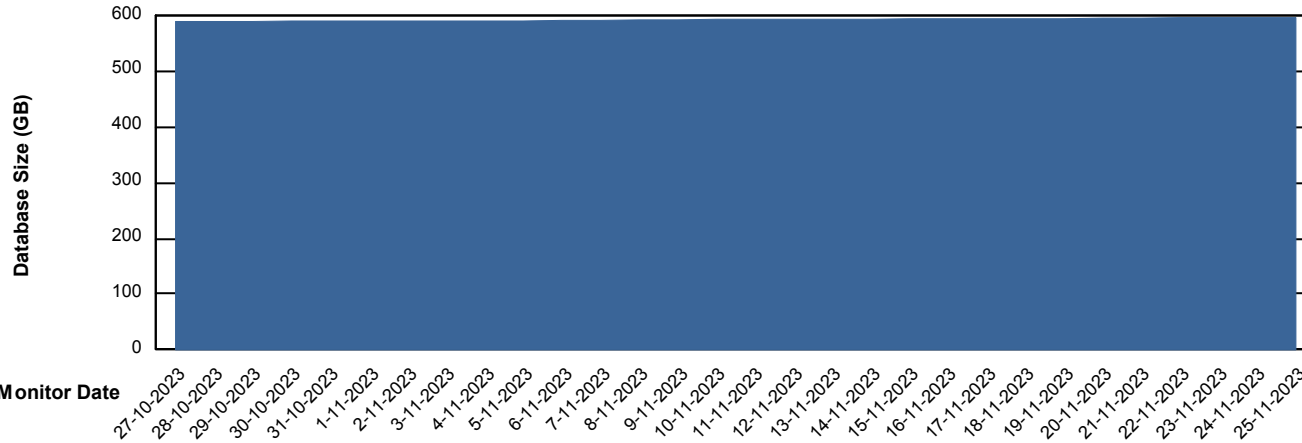

Database growth over last month

Database Tablespace BGG_PRD_DEDC-DB07_DB_Production

Date	Tablespace Name	Filesize (Gb)	Usedsize (Gb)	Percentage free
25-11-2023	ABSDATA	656	553	16
	INDX	38	26	31
24-11-2023	ABSDATA	656	553	16
	INDX	38	26	31
23-11-2023	ABSDATA	656	553	16
	INDX	38	26	31
22-11-2023	ABSDATA	656	553	16
	INDX	38	26	32
21-11-2023	ABSDATA	656	552	16
	INDX	38	26	32
20-11-2023	ABSDATA	656	552	16
	INDX	38	26	32
19-11-2023	ABSDATA	656	552	16
	INDX	38	26	32