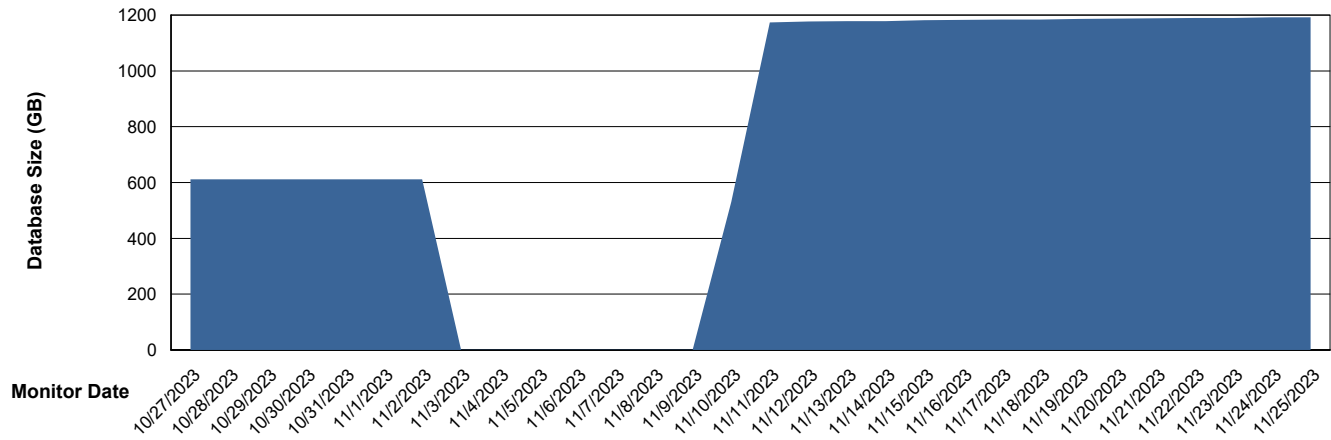

DB Processes Max 1,000

Weekly SLA Customer Report

Customer AUJ_Production
 Database ID 185

DATABASE SIZE AUJ_BI2_DB

Database growth over last month

DATABASE SIZE AUJ_DB2_Primary

Database growth over last month