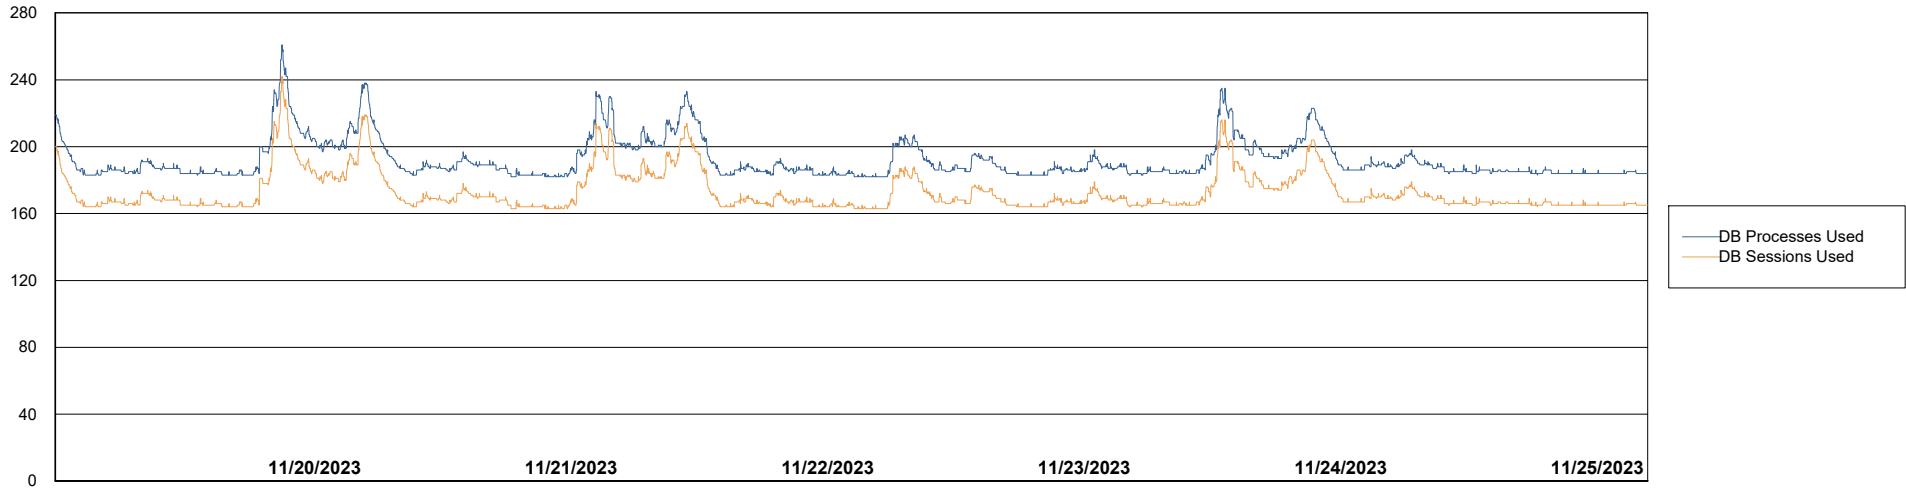

Database Performance AUJ_DB2_Primary

DB Processes Max 1,000