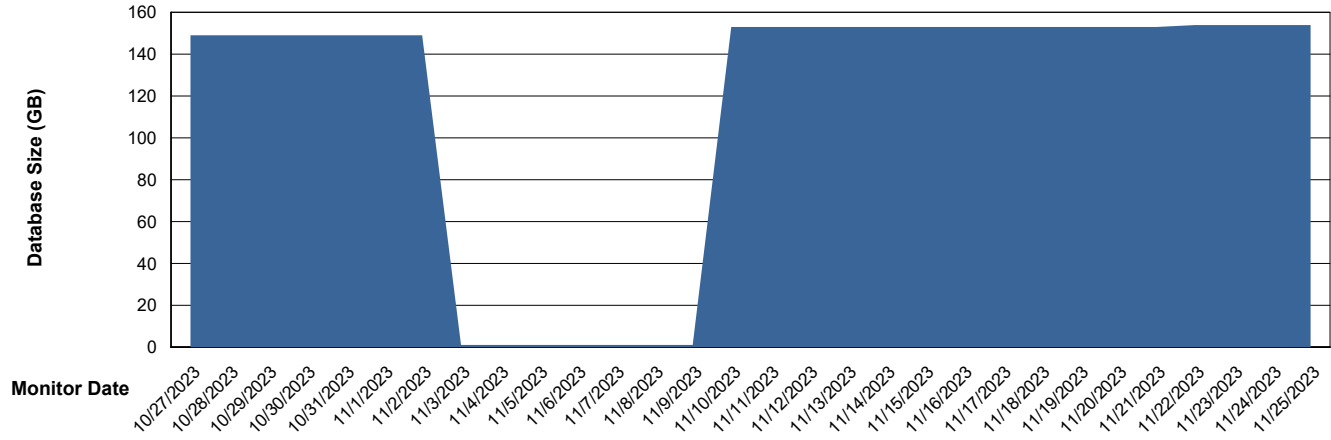

DB Processes Max 1,000

Weekly SLA Customer Report

Customer AUJ_Production
 Database ID 185

DATABASE SIZE AUJ_BI2_DB

Database growth over last month

DATABASE SIZE AUJ_DB2_Primary

Database growth over last month