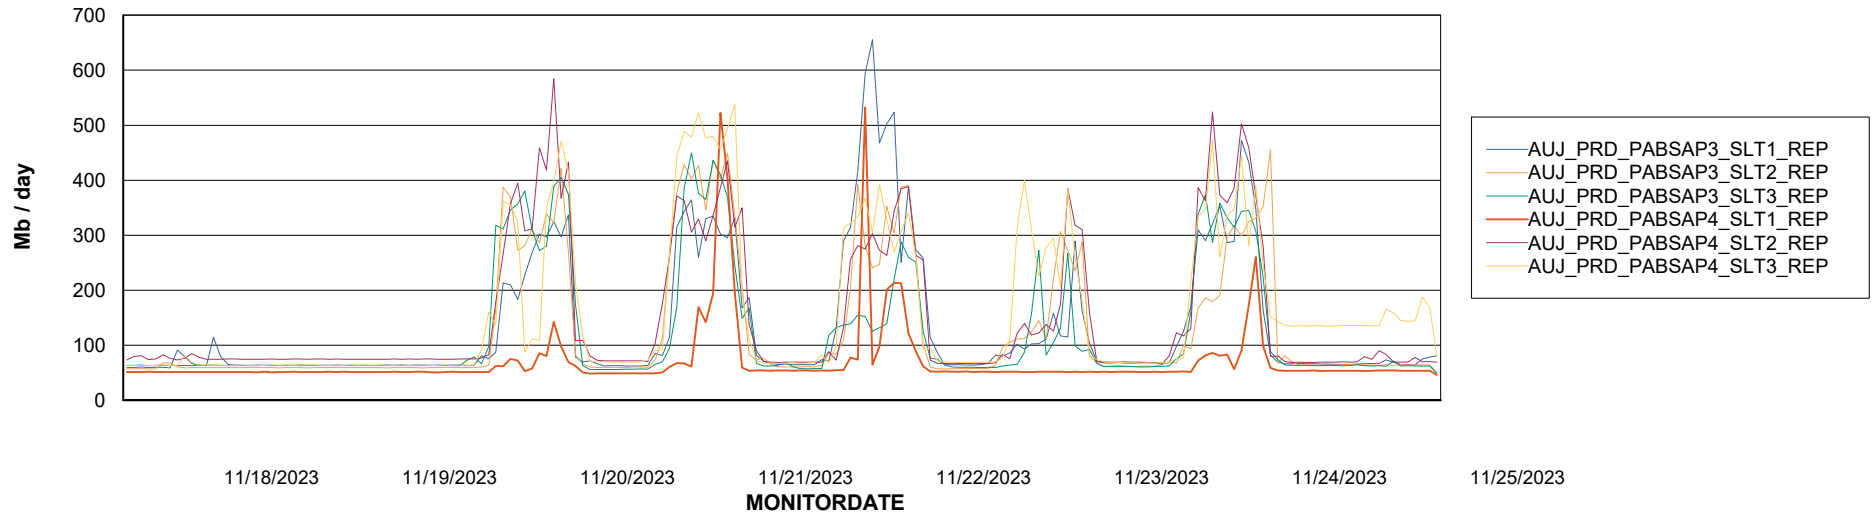

ABSSolute Application ReportServer Services

Avg memory used per ReportServer Service