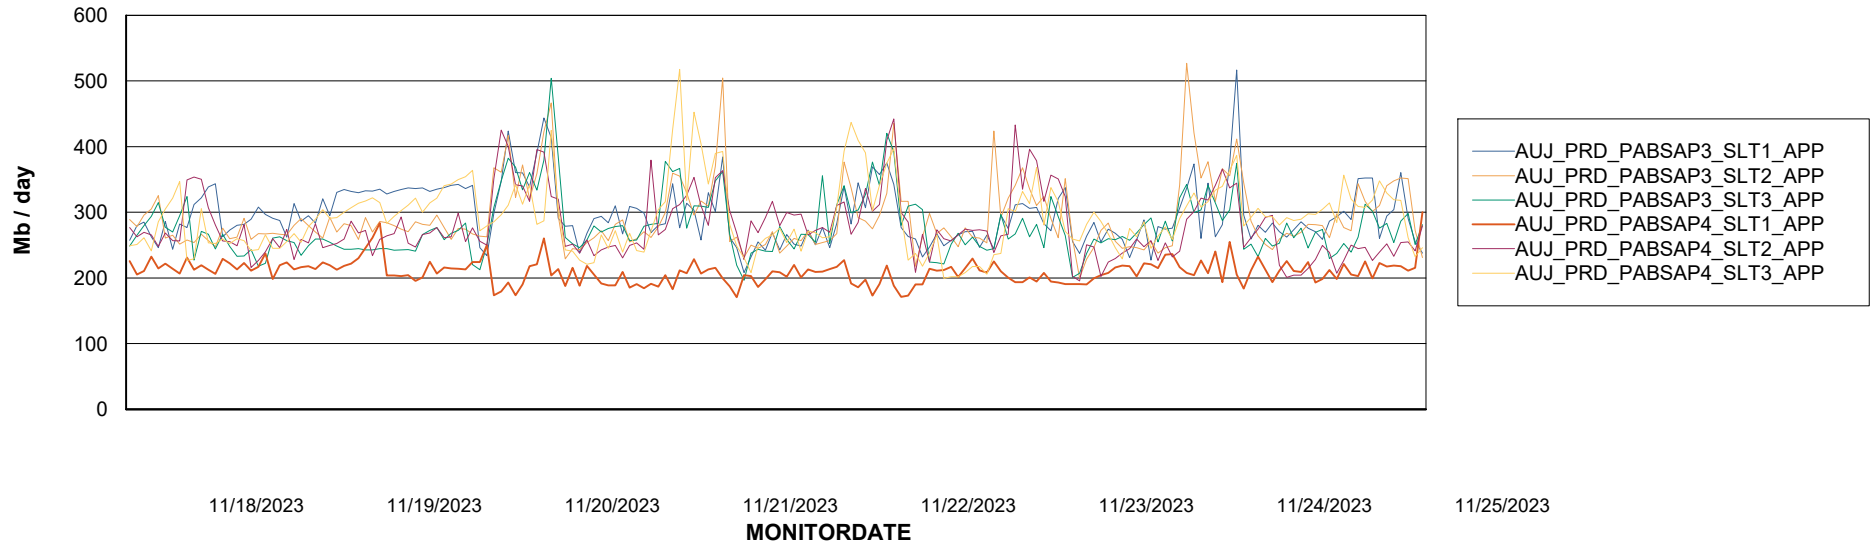

ABSSolute Application Server Services

Avg memory used per ABS Server Service