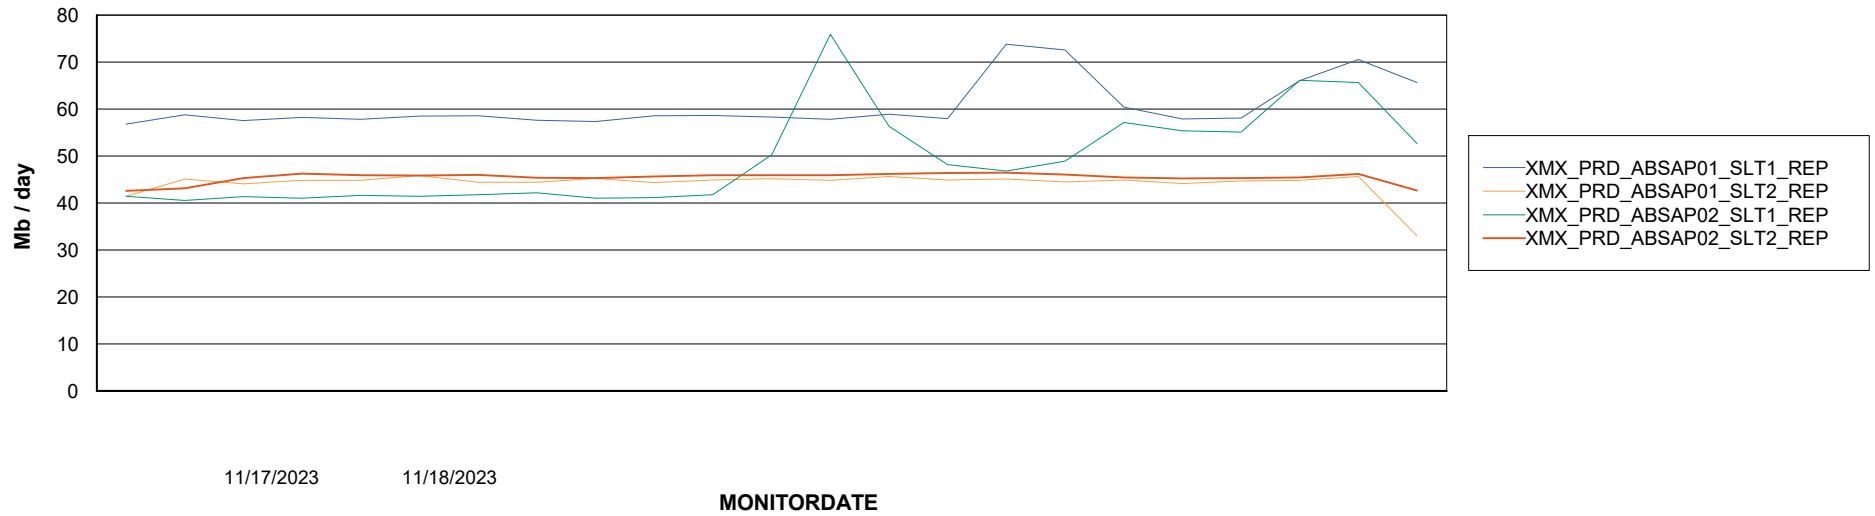

ABSSolute Application ReportServer Services

Avg memory used per ReportServer Service