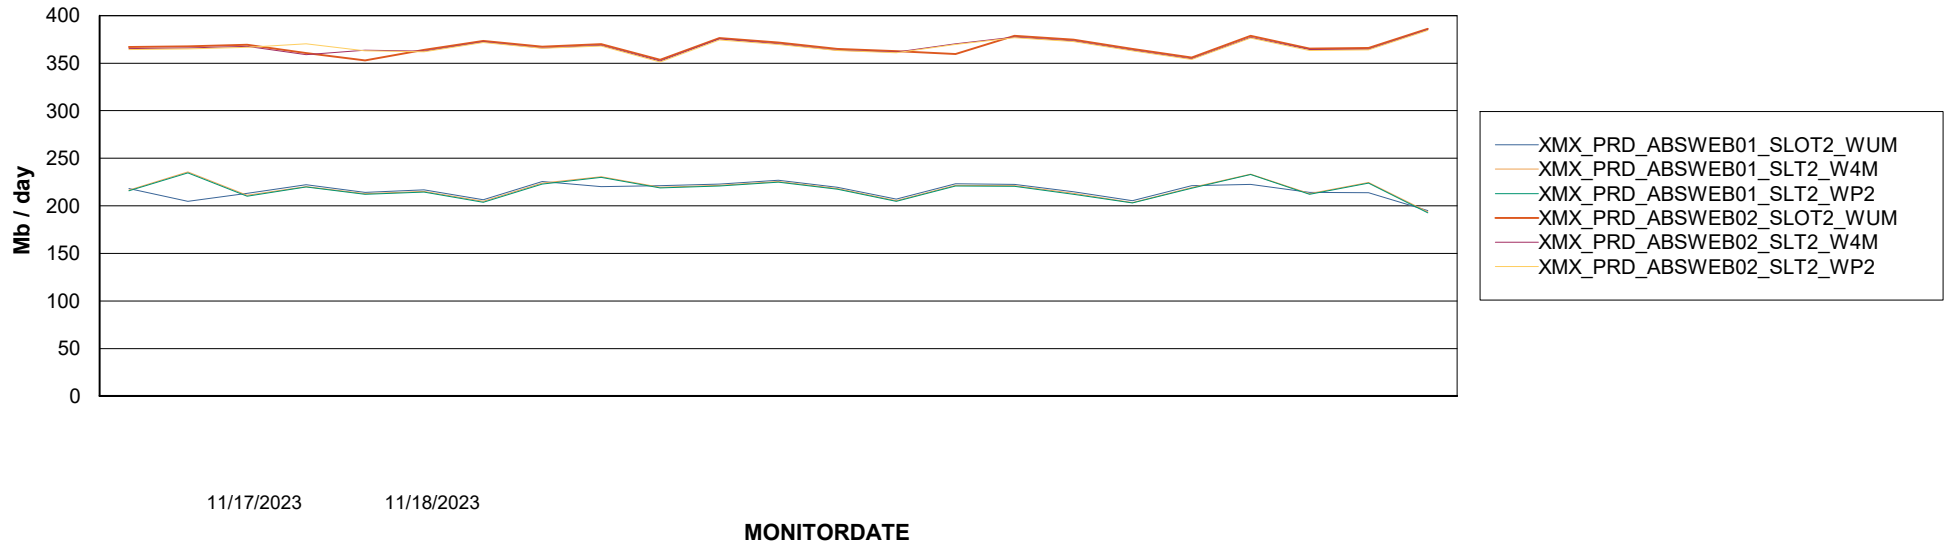

ABSSolute Application ReportServer Services

Avg memory used per ReportServer Service

Weekly SLA Customer Report

Customer XMX Production (24/7)
Database ID 146

ABSolute Web Component Services

Avg memory used per ABS Web component