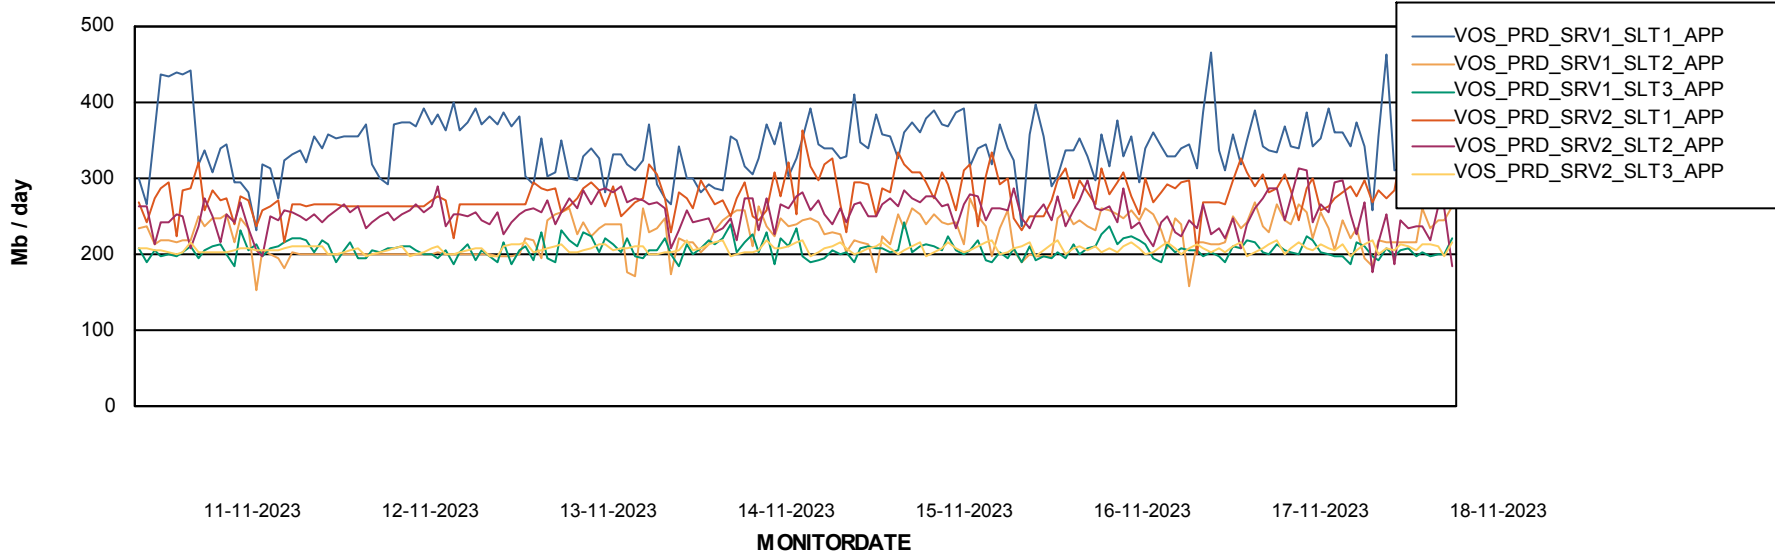

ABSSolute Application Server Services

Avg memory used per ABS Server Service