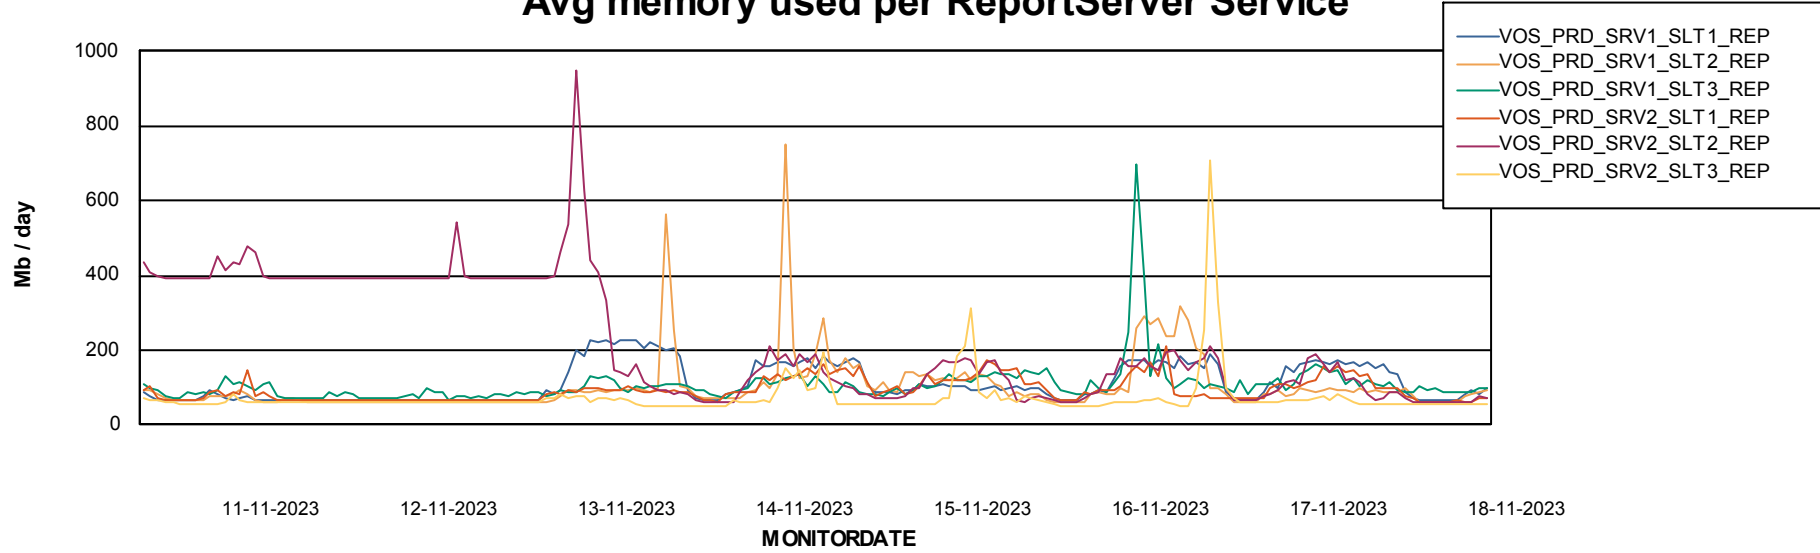

Avg memory used per ABS Server Service

Avg users per day per ABS server

Weekly SLA Customer Report

Customer VOS_Production
Database ID 143

ABSSolute Application ReportServer Services

Avg memory used per ReportServer Service