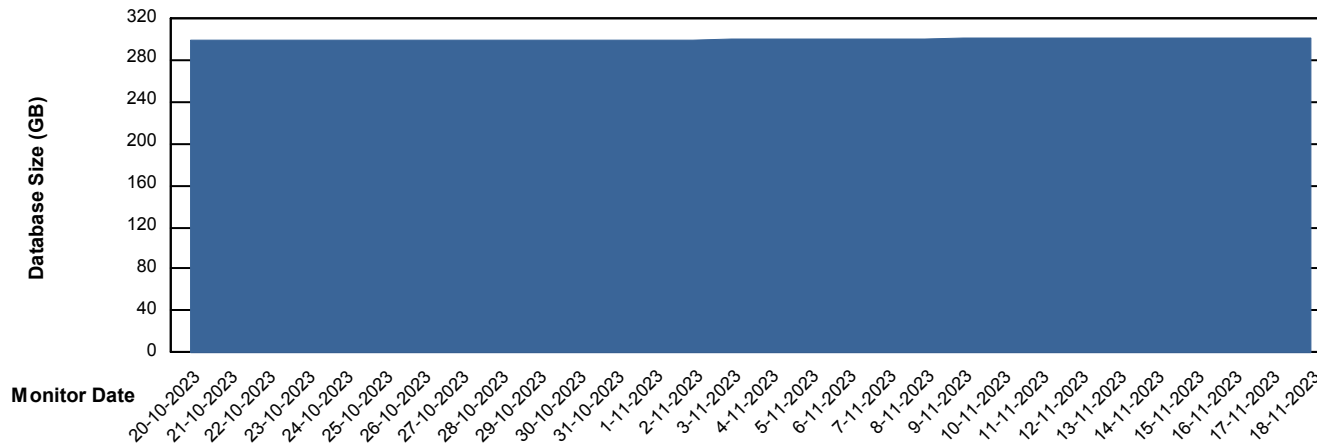

DATABASE SIZE VOSDB_Production

Database growth over last month