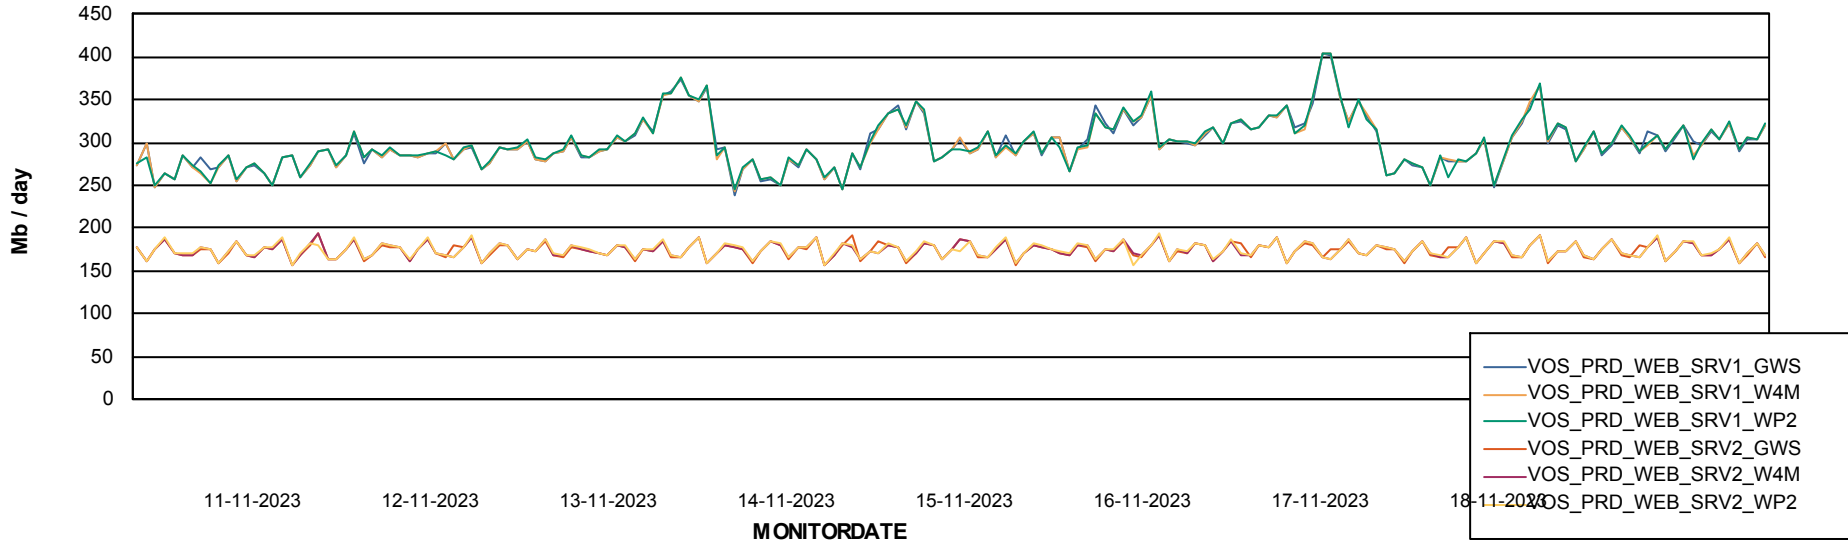

ABSolute Web Component Services

Avg memory used per ABS Web component