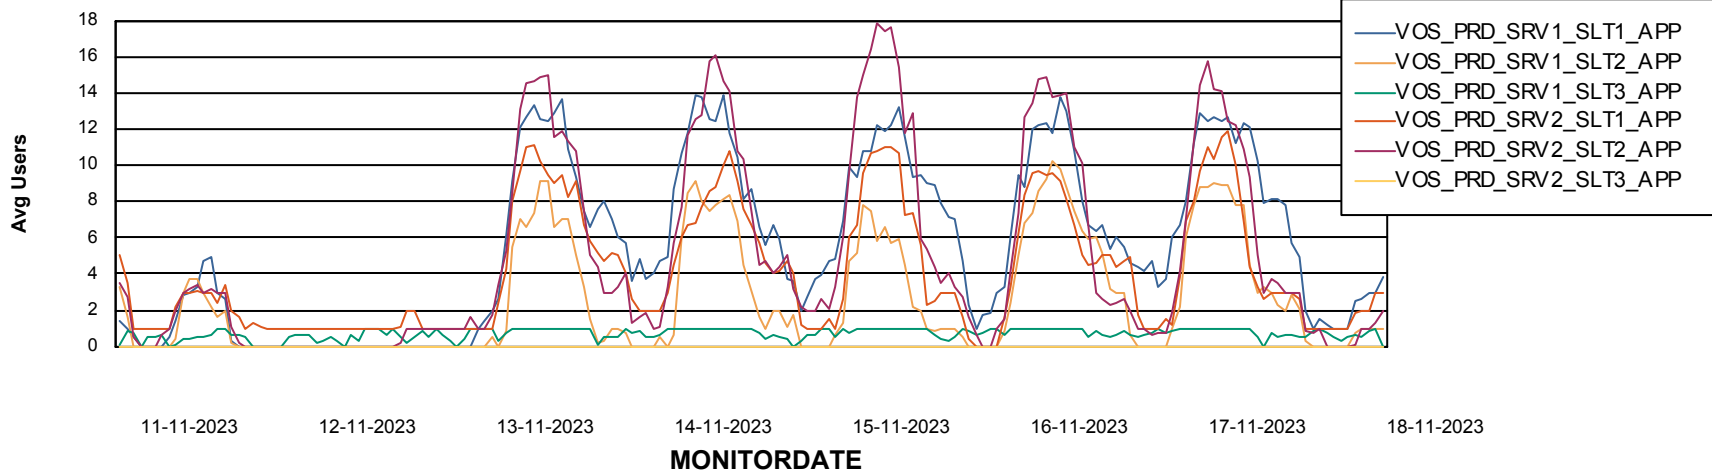

Avg users per day per ABS server