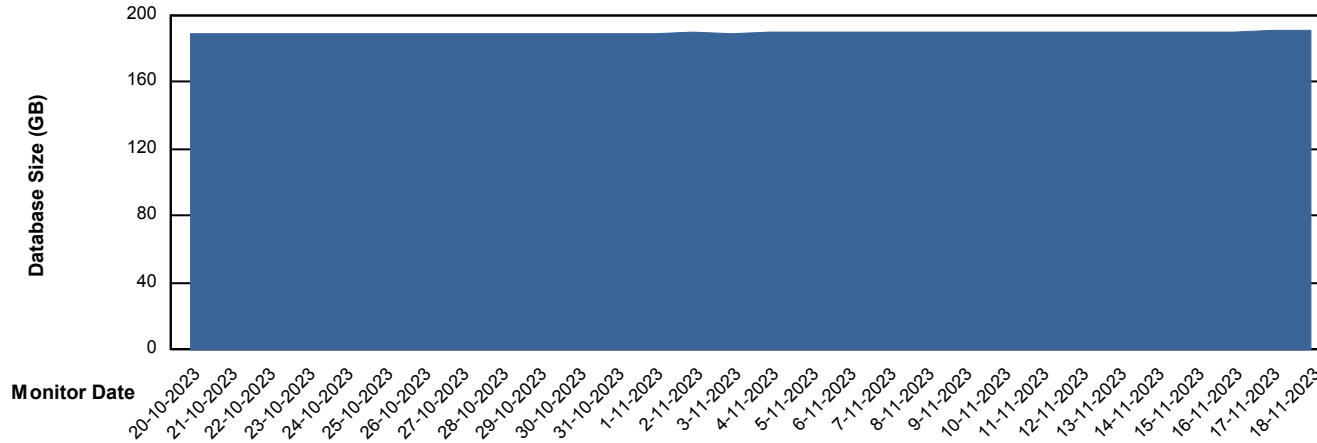

Customer VOS_Production
Database ID 143

Database Performance VOSDB_Standby

DB Processes Max 1,000

Weekly SLA Customer Report

Customer VOS_Production
Database ID 143

DATABASE SIZE VOSDB_BI

Database growth over last month