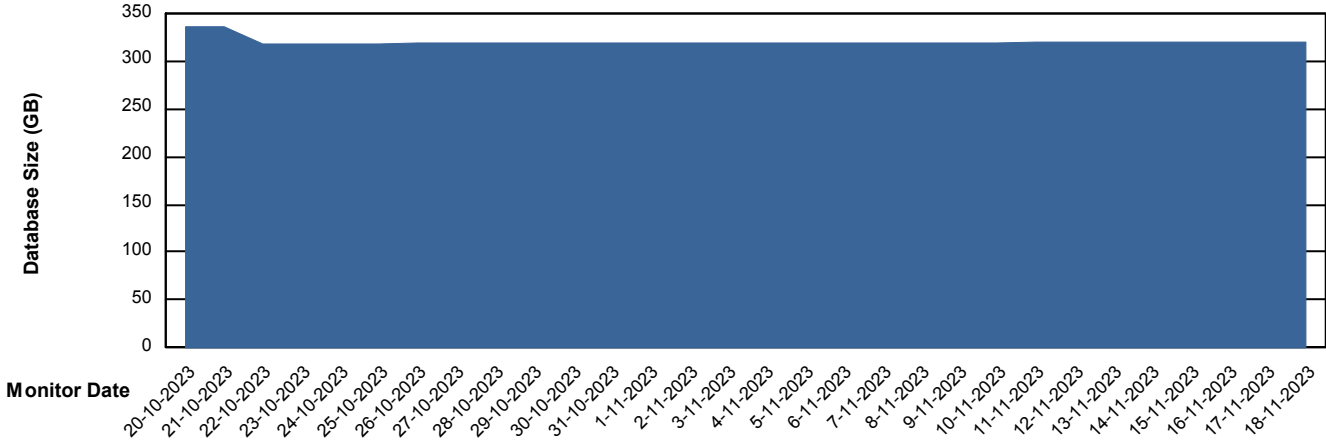

# Weekly SLA Customer Report

Customer STK\_Production  
Database ID 82

Database Performance STKDB\_Standby

DB Processes Max 1,000

## Database growth over last month