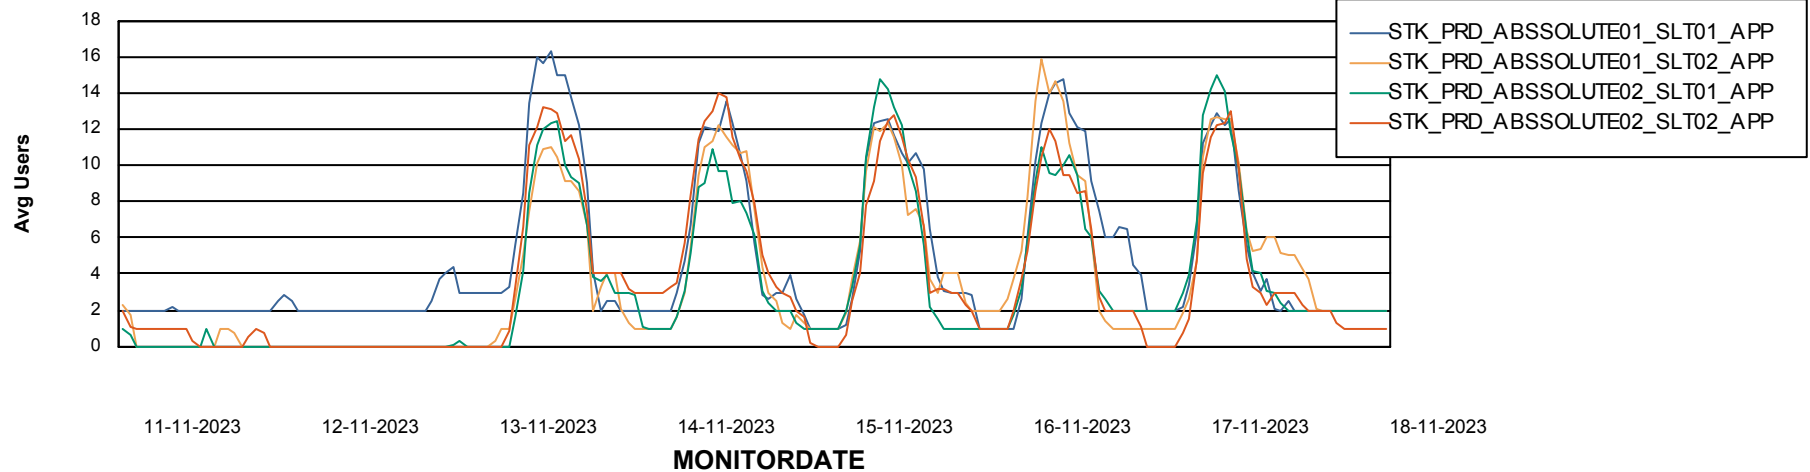

Avg users per day per ABS server