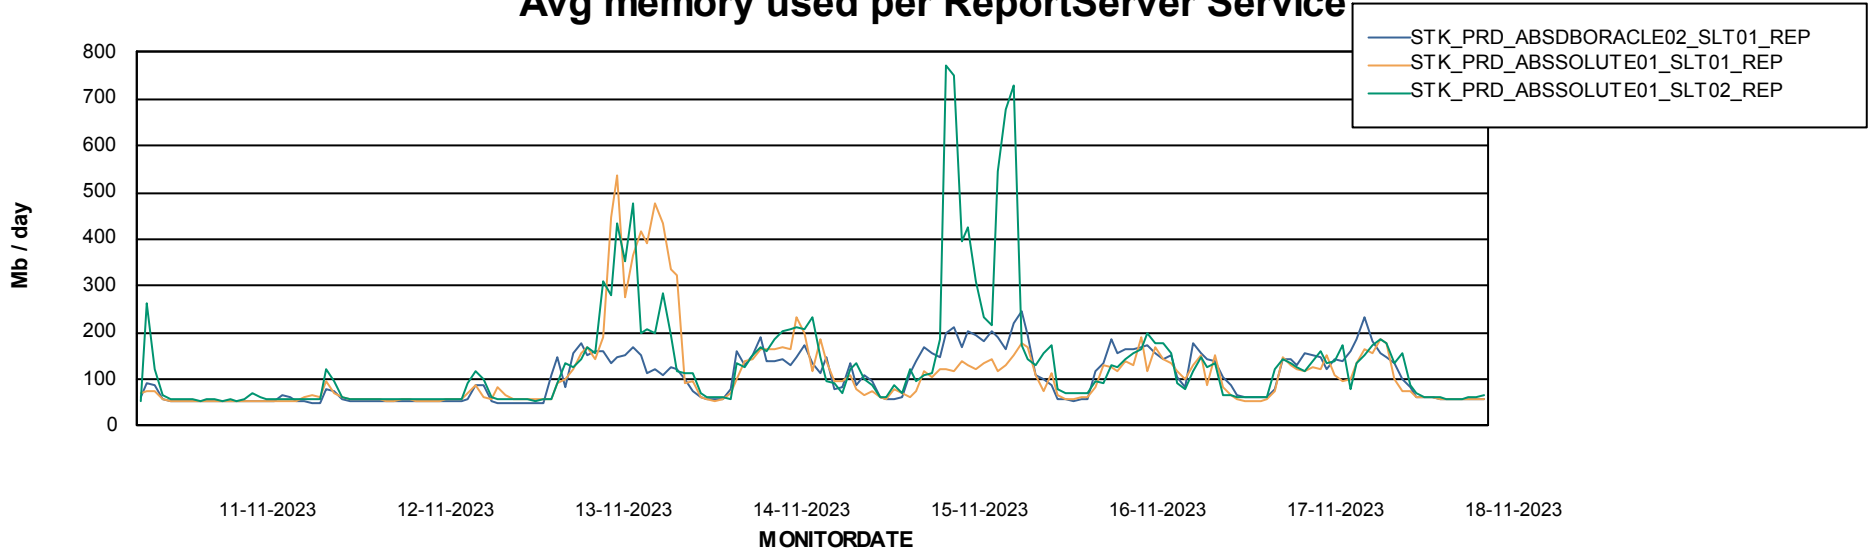

ABSSolute Application ReportServer Services

Avg memory used per ReportServer Service