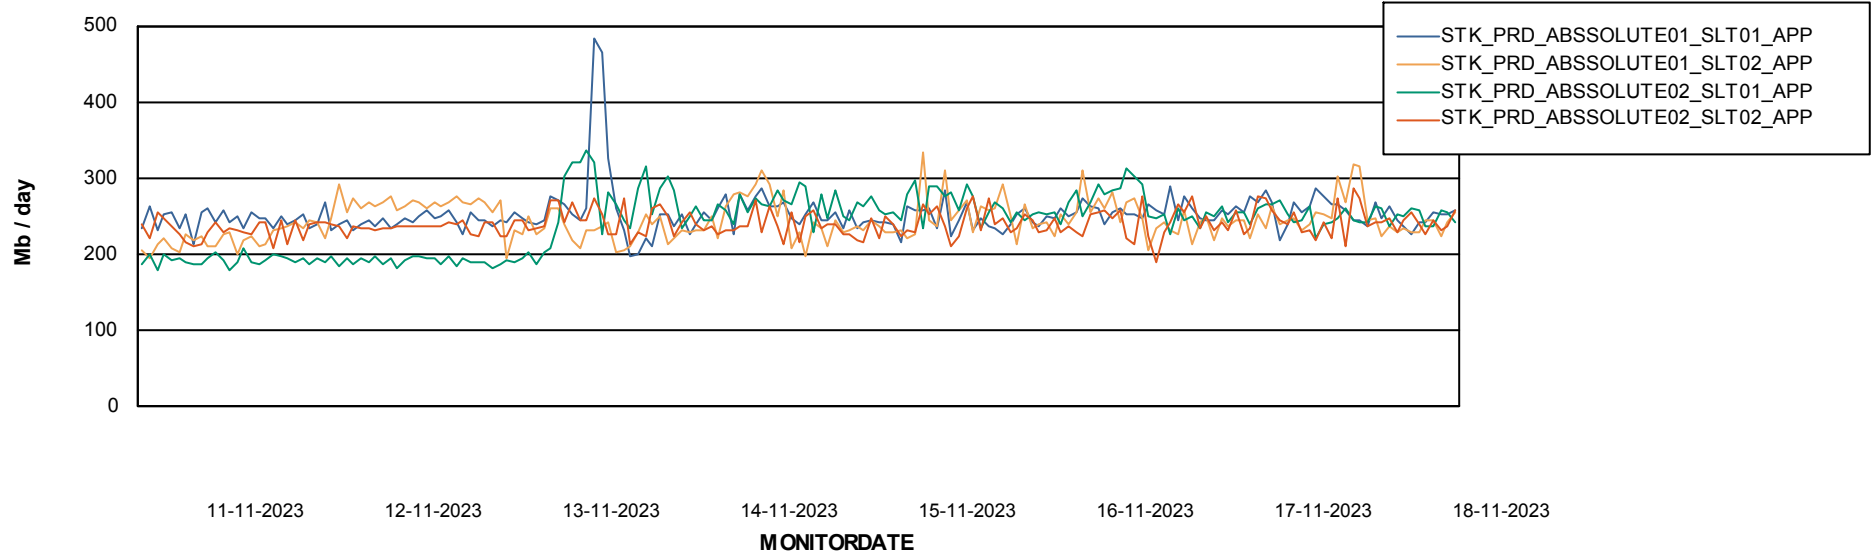

ABSSolute Application Server Services

Avg memory used per ABS Server Service