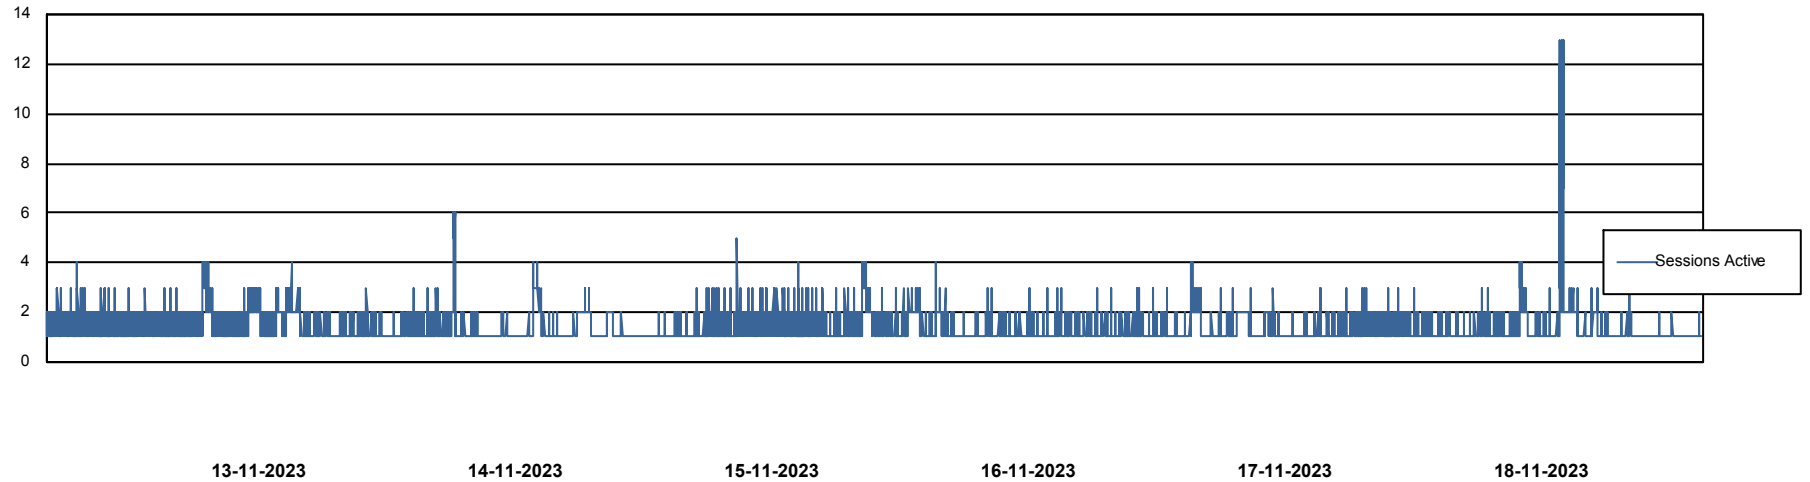

Database Performance STKDB_Production