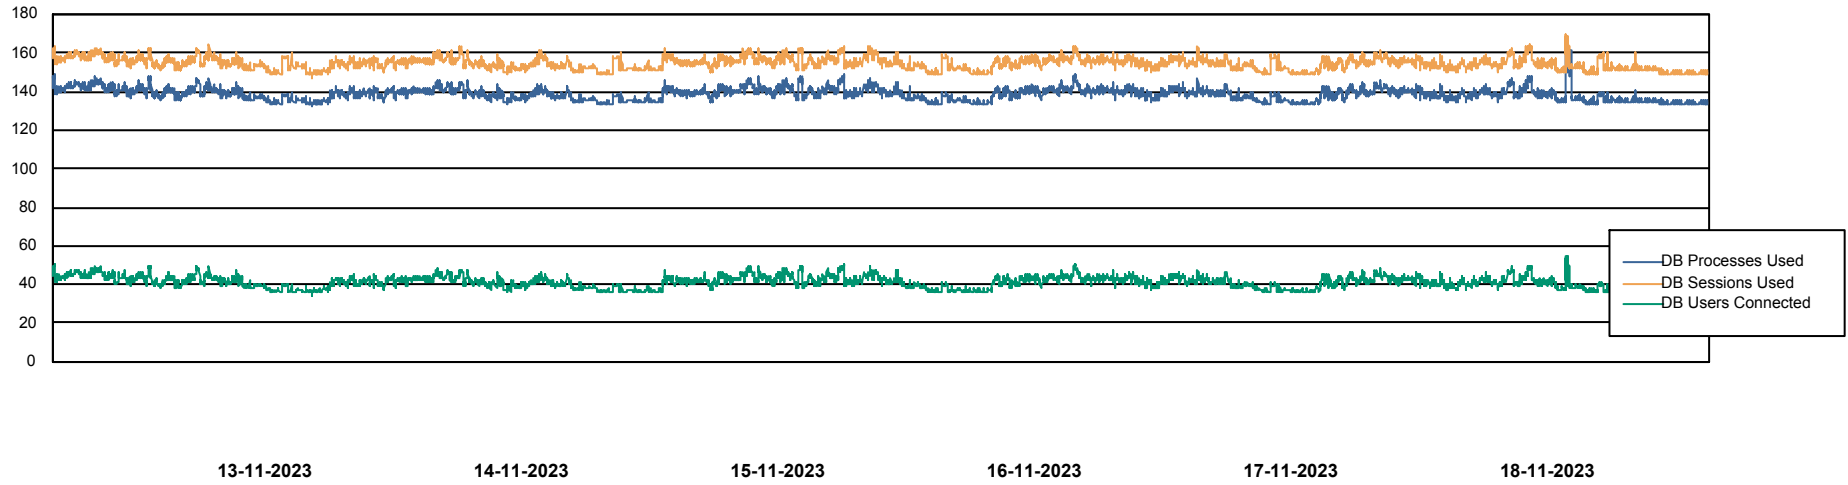

Database Performance STKDB_Production