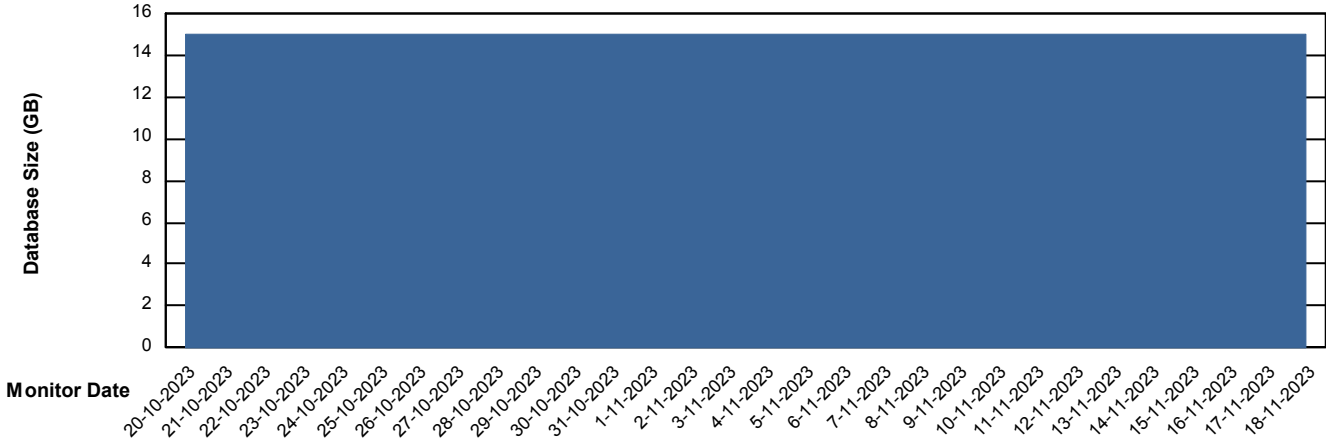

Weekly SLA Customer Report

Customer SPI_Production
Database ID 49

Database Performance SPIDB_Production

Weekly SLA Customer Report

Customer SPI_Production
Database ID 49

Database Performance SPIDB_Standby

DB Processes Max 500

Weekly SLA Customer Report

Customer SPI_Production
 Database ID 49

DATABASE SIZE SPIDB_Production

Database growth over last month

Database Tablespace SPIDB_Production

Date	Tablespace Name	Filesize (Gb)	Usedsize (Gb)	Percentage free
18-11-2023	ABSDATA	5	3	44
	INDX	8	5	41
17-11-2023	ABSDATA	5	3	44
	INDX	8	5	41
16-11-2023	ABSDATA	5	3	44
	INDX	8	5	41
15-11-2023	ABSDATA	5	3	44
	INDX	8	5	41
14-11-2023	ABSDATA	5	3	44
	INDX	8	5	41
13-11-2023	ABSDATA	5	3	44
	INDX	8	5	41
12-11-2023	ABSDATA	5	3	44
	INDX	8	5	41