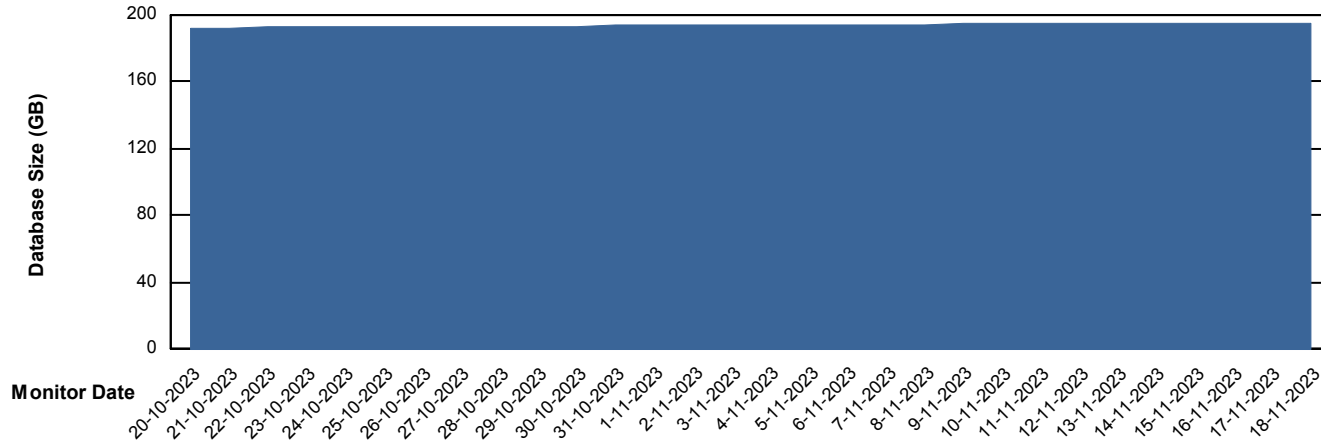

Database growth over last month

Database Tablespace SNG_PRD_ORACLE1

Date	Tablespace Name	Filesize (Gb)	Usedsize (Gb)	Percentage free
18-11-2023	ABSDATA	54	41	24
	INDX	135	112	17
17-11-2023	ABSDATA	54	41	24
	INDX	135	112	17
16-11-2023	ABSDATA	54	41	24
	INDX	135	112	17
15-11-2023	ABSDATA	54	41	24
	INDX	135	112	17
14-11-2023	ABSDATA	54	41	24
	INDX	135	112	17
13-11-2023	ABSDATA	54	41	24
	INDX	135	112	17
12-11-2023	ABSDATA	54	41	24
	INDX	135	112	17