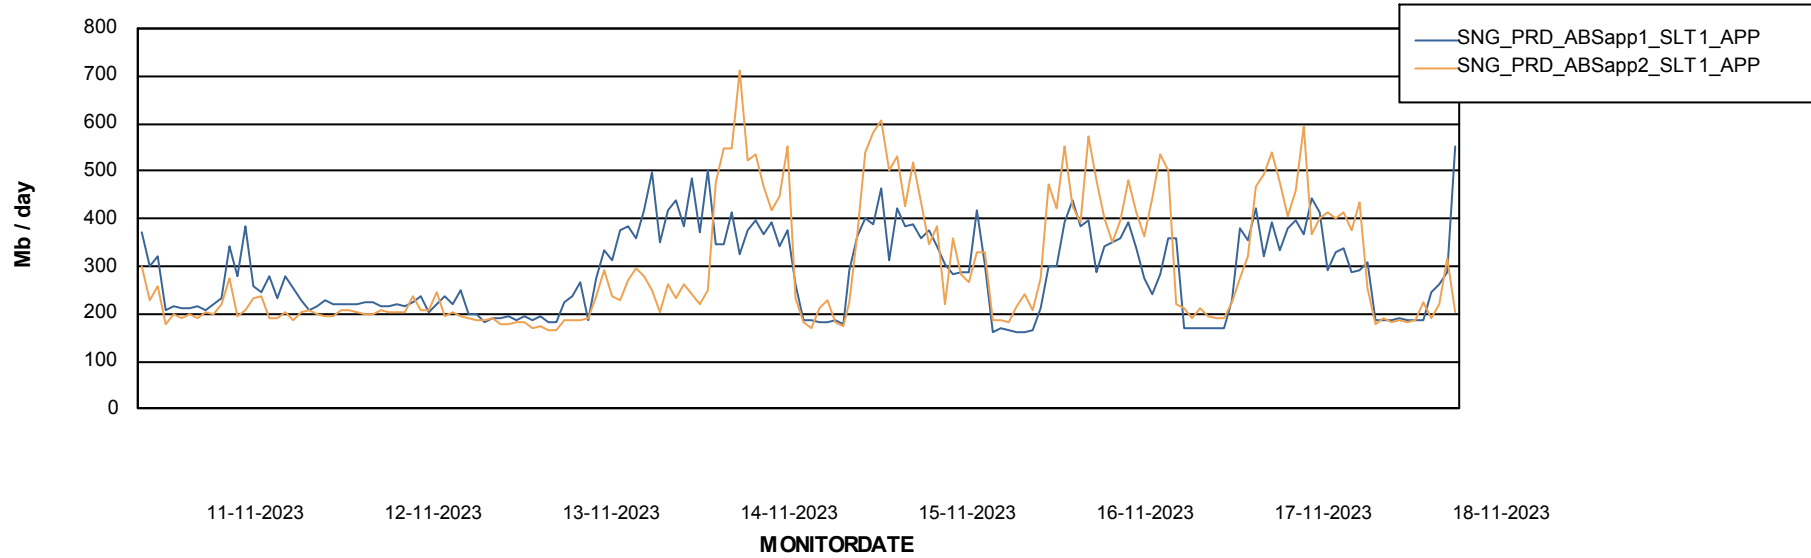

ABSSolute Application Server Services

Avg memory used per ABS Server Service